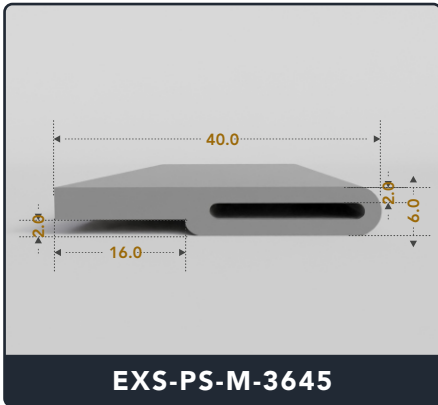

P Seals (Medium)

Contact Us :

☎ 317-559-2220 📠 317-350-1322
 ✉ info@exactseal.com 🌐 www.exactseal.com

Address :

Exactseal Inc 7601 E 88th Pl. Building 3B
 Indianapolis, IN 46256

P Seals (Medium)

Contact Us :