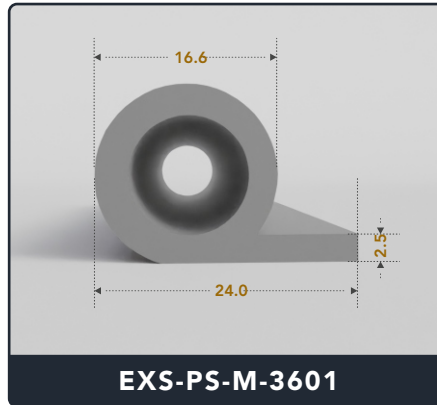

EXACT SEAL

P SEALS (Medium)

Contact Us :

☎ 317-559-2220 🖨 317-350-1322

✉ info@exactseal.com 🌐 www.exactseal.com

Address :

Exactseal Inc 7601 E 88th Pl. Building 3B
Indianapolis, IN 46256

P Seals (Medium)