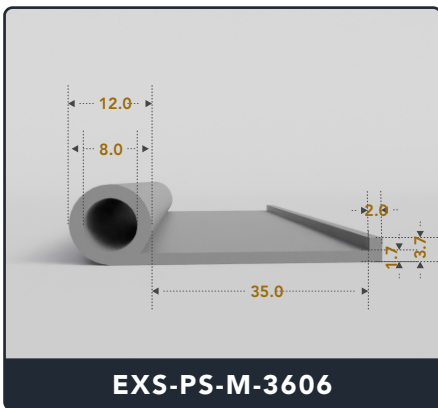

EXACT SEAL

P SEALS (Medium)

Contact Us :

☎ 317-559-2220 🖨 317-350-1322

✉ info@exactseal.com 🌐 www.exactseal.com

Address :

Exactseal Inc 7601 E 88th Pl. Building 3B
Indianapolis, IN 46256

P Seals (Medium)