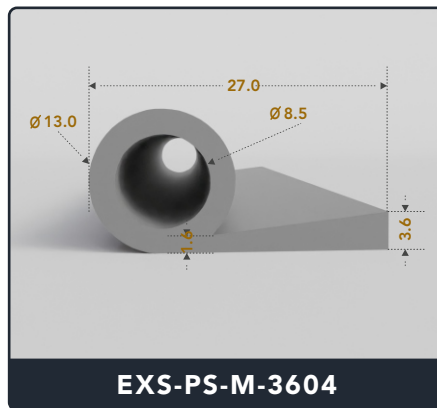

EXACT SEAL

P SEALS (Medium)

Contact Us :

☎ 317-559-2220 🖨 317-350-1322

✉ info@exactseal.com 🌐 www.exactseal.com

Address :

Exactseal Inc 7601 E 88th Pl. Building 3B
Indianapolis, IN 46256

P Seals (Medium)