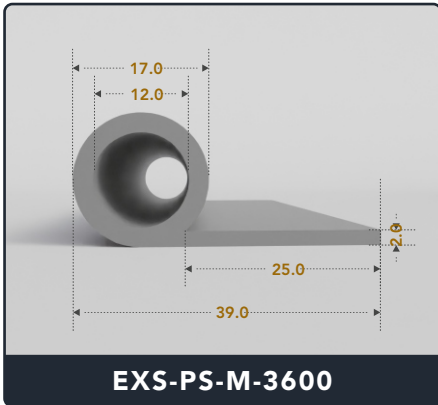

EXACT SEAL

P SEALS (Medium)

Contact Us :

☎ 317-559-2220 🖨 317-350-1322

✉ info@exactseal.com 🌐 www.exactseal.com

Address :

Exactseal Inc 7601 E 88th Pl. Building 3B
Indianapolis, IN 46256

P Seals (Medium)