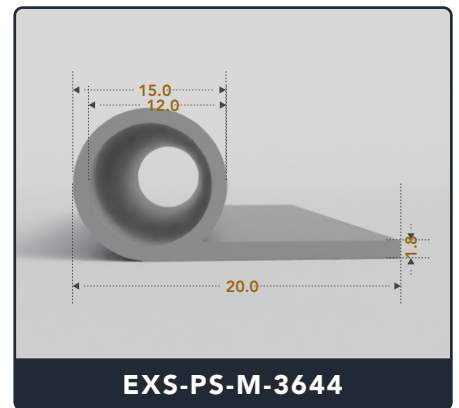

P Seals (Medium)

Contact Us :

☎ 317-559-2220 📠 317-350-1322
✉ info@exactseal.com 🌐 www.exactseal.com

Address :

Exactseal Inc 7601 E 88th Pl. Building 3B
Indianapolis, IN 46256