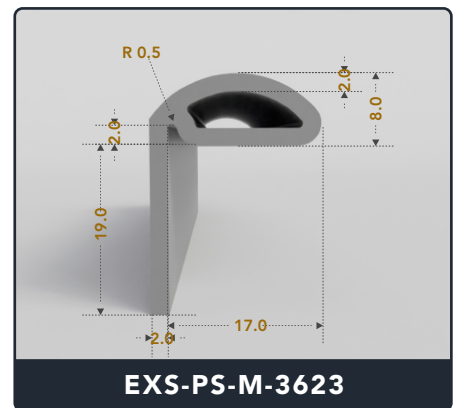

P Seals (Medium)

Contact Us :

☎ 317-559-2220 📠 317-350-1322
✉ info@exactseal.com 🌐 www.exactseal.com

Address :

Exactseal Inc 7601 E 88th Pl. Building 3B
Indianapolis, IN 46256