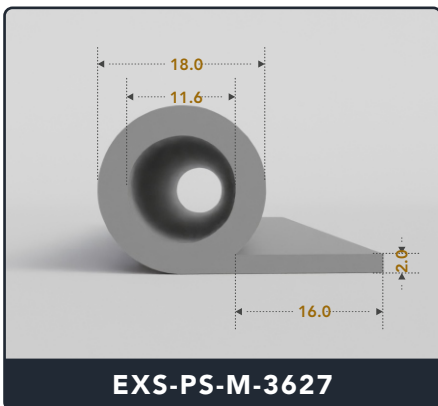

P Seals (Medium)

Contact Us :

☎ 317-559-2220 📠 317-350-1322
✉ info@exactseal.com 🌐 www.exactseal.com

Address :

Exactseal Inc 7601 E 88th Pl. Building 3B
Indianapolis, IN 46256