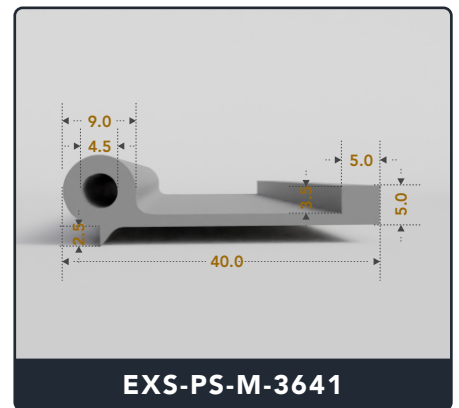

P Seals (Medium)

Contact Us :

☎ 317-559-2220 📠 317-350-1322
✉ info@exactseal.com 🌐 www.exactseal.com

Address :

Exactseal Inc 7601 E 88th Pl. Building 3B
Indianapolis, IN 46256