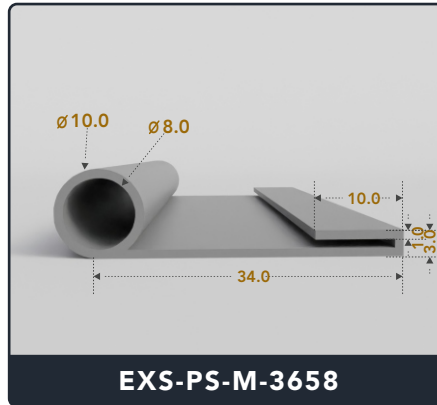

P Seals (Medium)

Contact Us :

☎ 317-559-2220 📠 317-350-1322
✉ info@exactseal.com 🌐 www.exactseal.com

Address :

Exactseal Inc 7601 E 88th Pl. Building 3B
Indianapolis, IN 46256