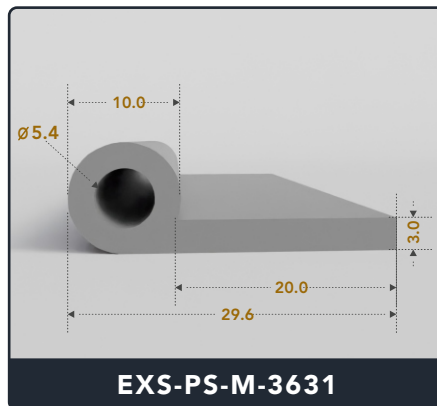

P Seals (Medium)

Contact Us :

☎ 317-559-2220 📠 317-350-1322
✉ info@exactseal.com 🌐 www.exactseal.com

Address :

Exactseal Inc 7601 E 88th Pl. Building 3B
Indianapolis, IN 46256