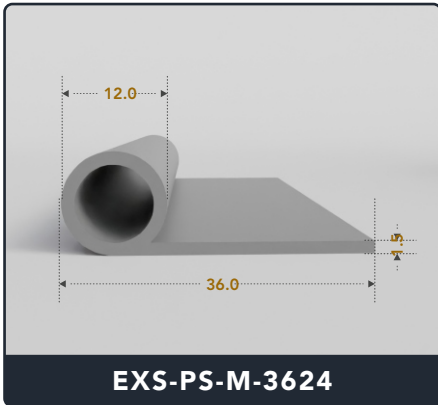

P Seals (Medium)

Contact Us :

☎ 317-559-2220 📠 317-350-1322
✉ info@exactseal.com 🌐 www.exactseal.com

Address :

Exactseal Inc 7601 E 88th Pl. Building 3B
Indianapolis, IN 46256