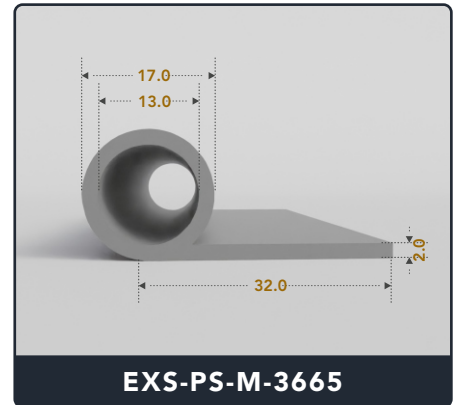

P Seals (Medium)

Contact Us :

☎ 317-559-2220 📠 317-350-1322
✉ info@exactseal.com 🌐 www.exactseal.com

Address :

Exactseal Inc 7601 E 88th Pl. Building 3B
Indianapolis, IN 46256