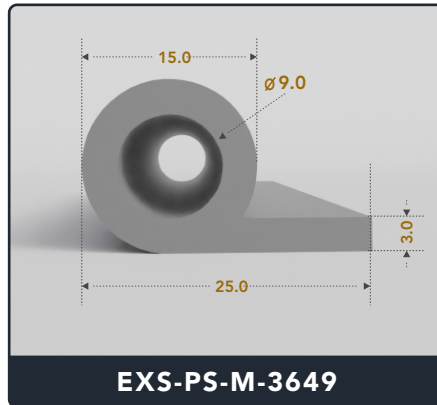

P Seals (Medium)

Contact Us :

☎ 317-559-2220 📠 317-350-1322
 ✉ info@exactseal.com 🌐 www.exactseal.com

Address :

Exactseal Inc 7601 E 88th Pl. Building 3B
 Indianapolis, IN 46256

P Seals (Medium)

Contact Us :