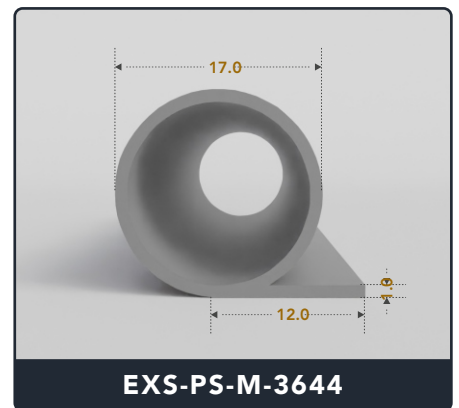

P Seals (Medium)

Contact Us :

☎ 317-559-2220 📠 317-350-1322
✉ info@exactseal.com 🌐 www.exactseal.com

Address :

Exactseal Inc 7601 E 88th Pl. Building 3B
Indianapolis, IN 46256