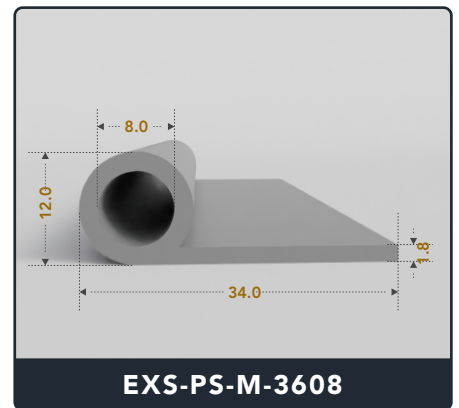

EXACT SEAL

P SEALS (Medium)

Contact Us :

☎ 317-559-2220 🖨 317-350-1322

✉ info@exactseal.com 🌐 www.exactseal.com

Address :

Exactseal Inc 7601 E 88th Pl. Building 3B
Indianapolis, IN 46256

P Seals (Medium)