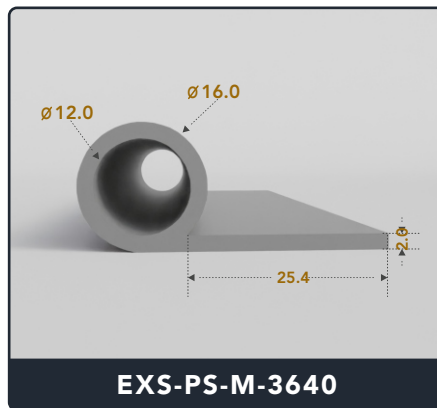

P Seals (Medium)

Contact Us :

☎ 317-559-2220 📠 317-350-1322
✉ info@exactseal.com 🌐 www.exactseal.com

Address :

Exactseal Inc 7601 E 88th Pl. Building 3B
Indianapolis, IN 46256