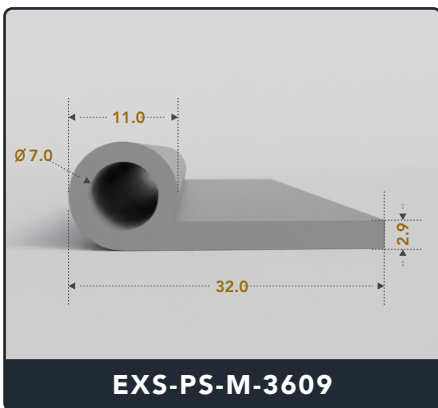

EXACT SEAL

P SEALS (Medium)

Contact Us :

☎ 317-559-2220 🖨 317-350-1322

✉ info@exactseal.com 🌐 www.exactseal.com

Address :

Exactseal Inc 7601 E 88th Pl. Building 3B
Indianapolis, IN 46256

P Seals (Medium)