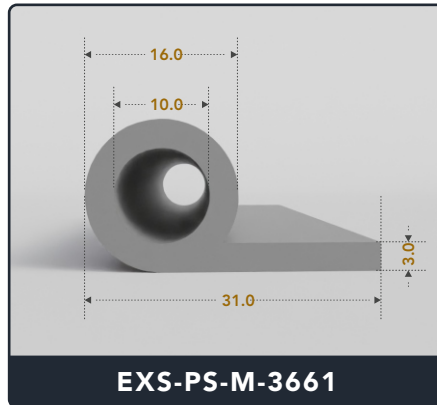

P Seals (Medium)

Contact Us :

☎ 317-559-2220 📠 317-350-1322
✉ info@exactseal.com 🌐 www.exactseal.com

Address :

Exactseal Inc 7601 E 88th Pl. Building 3B
Indianapolis, IN 46256