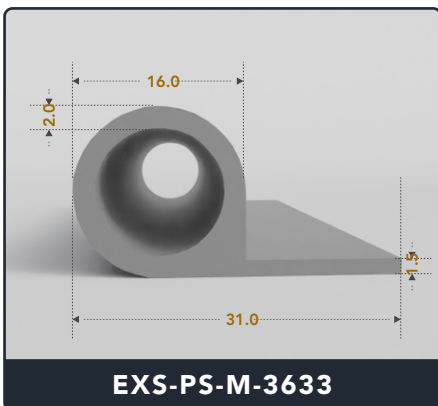

P Seals (Medium)

Contact Us :

☎ 317-559-2220 📠 317-350-1322
✉ info@exactseal.com 🌐 www.exactseal.com

Address :

Exactseal Inc 7601 E 88th Pl. Building 3B
Indianapolis, IN 46256