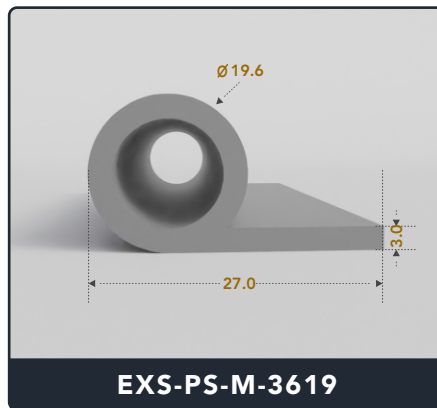

P Seals (Medium)

Contact Us :

☎ 317-559-2220 📠 317-350-1322
✉ info@exactseal.com 🌐 www.exactseal.com

Address :

Exactseal Inc 7601 E 88th Pl. Building 3B
Indianapolis, IN 46256