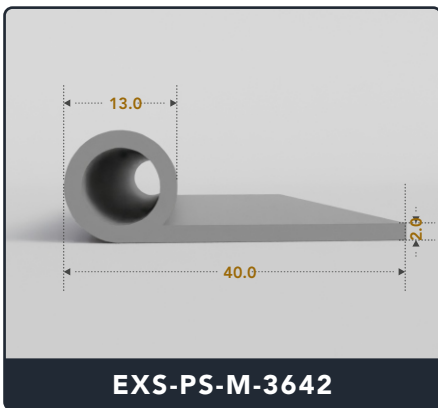

P Seals (Medium)

Contact Us :

☎ 317-559-2220 📠 317-350-1322
✉ info@exactseal.com 🌐 www.exactseal.com

Address :

Exactseal Inc 7601 E 88th Pl. Building 3B
Indianapolis, IN 46256