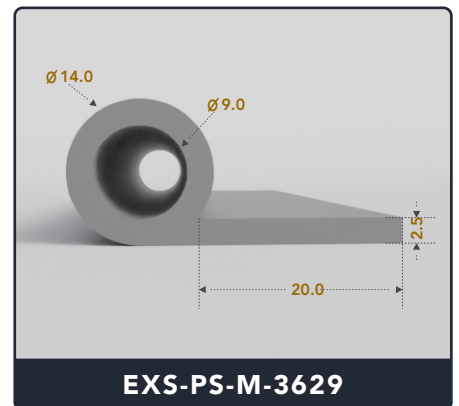

P Seals (Medium)

Contact Us :

☎ 317-559-2220 📠 317-350-1322
✉ info@exactseal.com 🌐 www.exactseal.com

Address :

Exactseal Inc 7601 E 88th Pl. Building 3B
Indianapolis, IN 46256