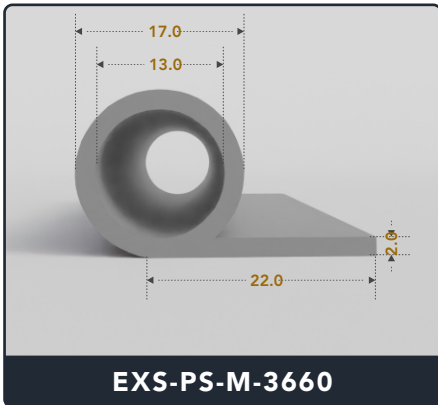

P Seals (Medium)

Contact Us :

☎ 317-559-2220 📠 317-350-1322
✉ info@exactseal.com 🌐 www.exactseal.com

Address :

Exactseal Inc 7601 E 88th Pl. Building 3B
Indianapolis, IN 46256