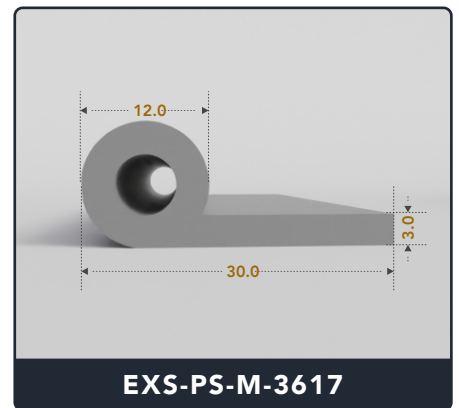

P Seals (Medium)

Contact Us :

☎ 317-559-2220 📠 317-350-1322
✉ info@exactseal.com 🌐 www.exactseal.com

Address :

Exactseal Inc 7601 E 88th Pl. Building 3B
Indianapolis, IN 46256