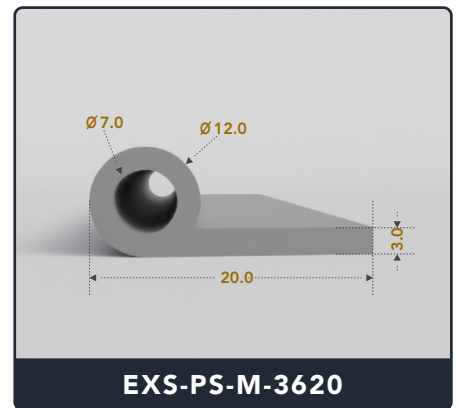

P Seals (Medium)

Contact Us :

☎ 317-559-2220 📠 317-350-1322
✉ info@exactseal.com 🌐 www.exactseal.com

Address :

Exactseal Inc 7601 E 88th Pl. Building 3B
Indianapolis, IN 46256