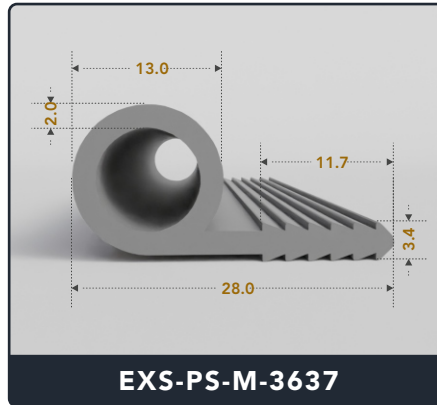

P Seals (Medium)

Contact Us :

☎ 317-559-2220 📠 317-350-1322
✉ info@exactseal.com 🌐 www.exactseal.com

Address :

Exactseal Inc 7601 E 88th Pl. Building 3B
Indianapolis, IN 46256