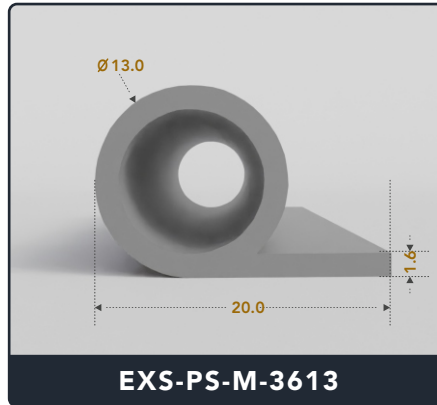

P Seals (Medium)

Contact Us :

☎ 317-559-2220 📠 317-350-1322
✉ info@exactseal.com 🌐 www.exactseal.com

Address :

Exactseal Inc 7601 E 88th Pl. Building 3B
Indianapolis, IN 46256