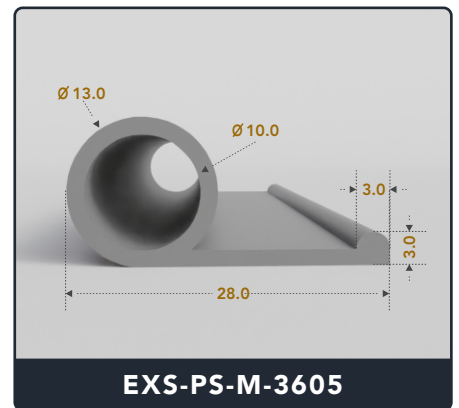

EXACT SEAL

P SEALS (Medium)

Contact Us :

☎ 317-559-2220 🖨 317-350-1322

✉ info@exactseal.com 🌐 www.exactseal.com

Address :

Exactseal Inc 7601 E 88th Pl. Building 3B
Indianapolis, IN 46256

P Seals (Medium)