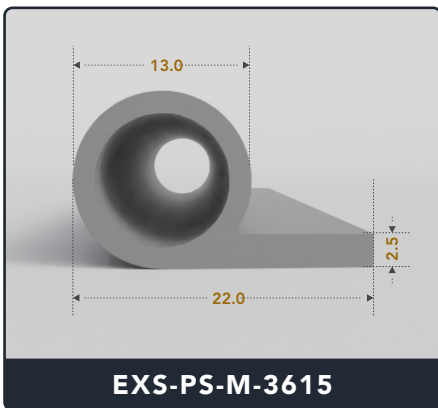

P Seals (Medium)

Contact Us :

☎ 317-559-2220 📠 317-350-1322
✉ info@exactseal.com 🌐 www.exactseal.com

Address :

Exactseal Inc 7601 E 88th Pl. Building 3B
Indianapolis, IN 46256