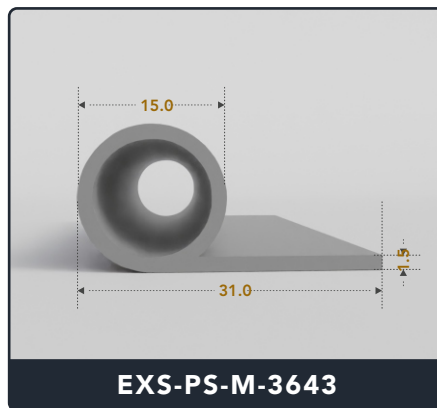

P Seals (Medium)

Contact Us :

☎ 317-559-2220 📠 317-350-1322
✉ info@exactseal.com 🌐 www.exactseal.com

Address :

Exactseal Inc 7601 E 88th Pl. Building 3B
Indianapolis, IN 46256