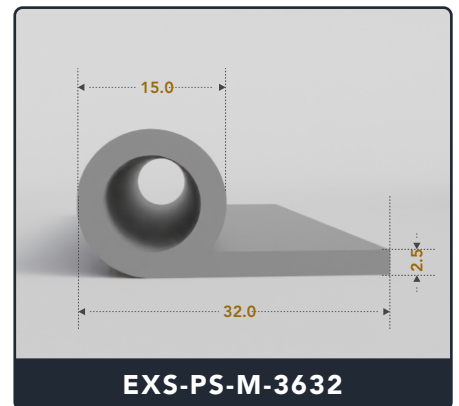

P Seals (Medium)

Contact Us :

☎ 317-559-2220 📠 317-350-1322
✉ info@exactseal.com 🌐 www.exactseal.com

Address :

Exactseal Inc 7601 E 88th Pl. Building 3B
Indianapolis, IN 46256