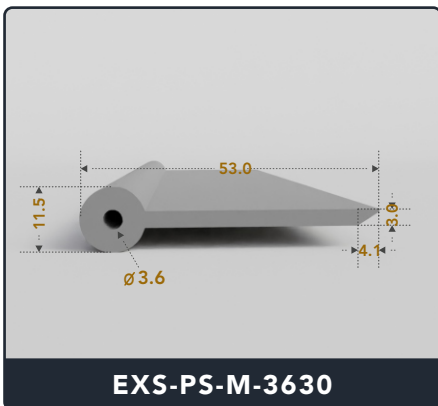

P Seals (Medium)

Contact Us :

☎ 317-559-2220 📠 317-350-1322
✉ info@exactseal.com 🌐 www.exactseal.com

Address :

Exactseal Inc 7601 E 88th Pl. Building 3B
Indianapolis, IN 46256