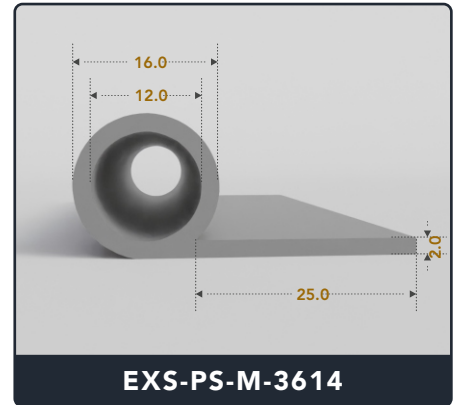

P Seals (Medium)

Contact Us :

☎ 317-559-2220 📠 317-350-1322
✉ info@exactseal.com 🌐 www.exactseal.com

Address :

Exactseal Inc 7601 E 88th Pl. Building 3B
Indianapolis, IN 46256