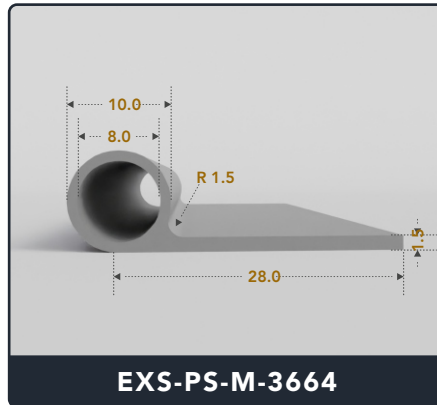

P Seals (Medium)

Contact Us :

☎ 317-559-2220 📠 317-350-1322
✉ info@exactseal.com 🌐 www.exactseal.com

Address :

Exactseal Inc 7601 E 88th Pl. Building 3B
Indianapolis, IN 46256