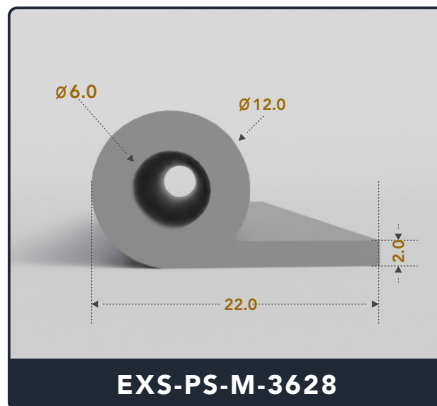

P Seals (Medium)

Contact Us :

☎ 317-559-2220 📠 317-350-1322
✉ info@exactseal.com 🌐 www.exactseal.com

Address :

Exactseal Inc 7601 E 88th Pl. Building 3B
Indianapolis, IN 46256