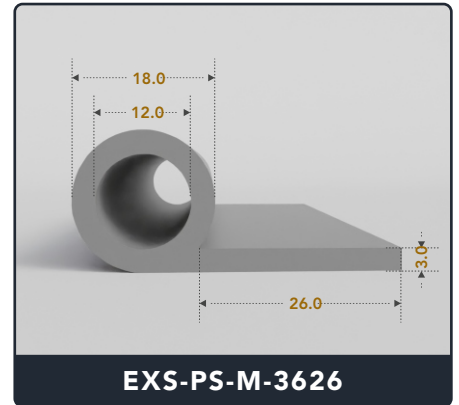

P Seals (Medium)

Contact Us :

☎ 317-559-2220 📠 317-350-1322
✉ info@exactseal.com 🌐 www.exactseal.com

Address :

Exactseal Inc 7601 E 88th Pl. Building 3B
Indianapolis, IN 46256