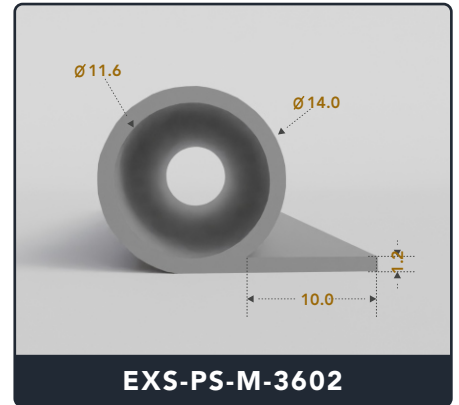

EXACT SEAL

P SEALS (Medium)

Contact Us :

☎ 317-559-2220 🖨 317-350-1322

✉ info@exactseal.com 🌐 www.exactseal.com

Address :

Exactseal Inc 7601 E 88th Pl. Building 3B
Indianapolis, IN 46256

P Seals (Medium)