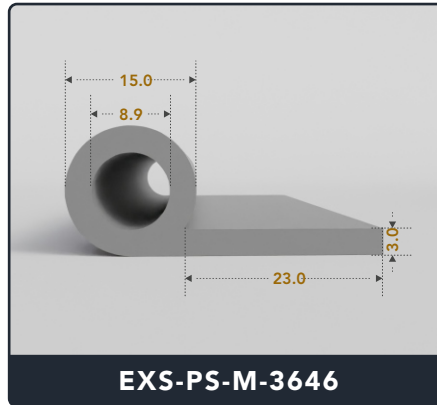

P Seals (Medium)

Contact Us :

☎ 317-559-2220 📠 317-350-1322
 ✉ info@exactseal.com 🌐 www.exactseal.com

Address :

Exactseal Inc 7601 E 88th Pl. Building 3B
 Indianapolis, IN 46256

P Seals (Medium)

Contact Us :