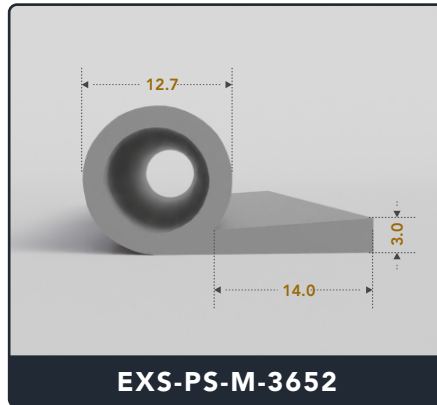

P Seals (Medium)

Contact Us :

☎ 317-559-2220 📠 317-350-1322
 ✉ info@exactseal.com 🌐 www.exactseal.com

Address :

Exactseal Inc 7601 E 88th Pl. Building 3B
 Indianapolis, IN 46256

P Seals (Medium)

Contact Us :