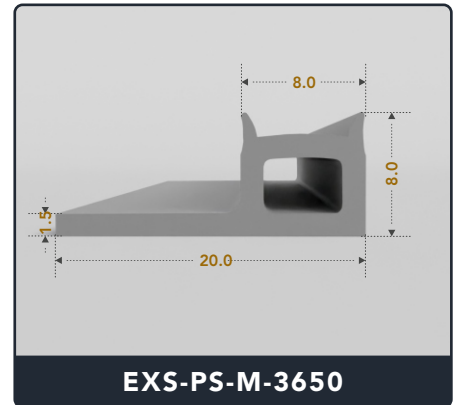

P Seals (Medium)

Contact Us :

☎ 317-559-2220 📠 317-350-1322
 ✉ info@exactseal.com 🌐 www.exactseal.com

Address :

Exactseal Inc 7601 E 88th Pl. Building 3B
 Indianapolis, IN 46256

P Seals (Medium)

Contact Us :