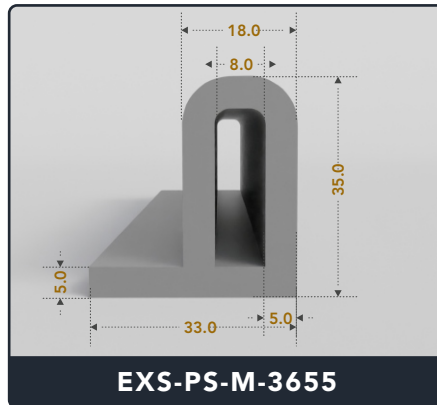

P Seals (Medium)

Contact Us :

☎ 317-559-2220 📠 317-350-1322
 ✉ info@exactseal.com 🌐 www.exactseal.com

Address :

Exactseal Inc 7601 E 88th Pl. Building 3B
 Indianapolis, IN 46256

P Seals (Medium)

Contact Us :