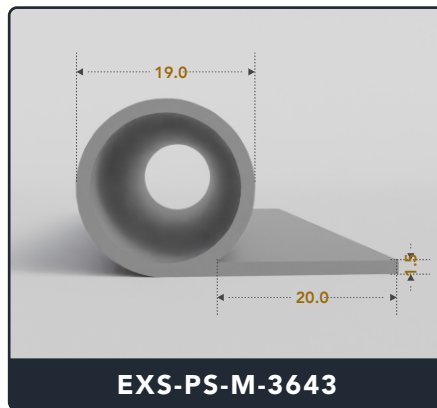

P Seals (Medium)

Contact Us :

☎ 317-559-2220 📠 317-350-1322
✉ info@exactseal.com 🌐 www.exactseal.com

Address :

Exactseal Inc 7601 E 88th Pl. Building 3B
Indianapolis, IN 46256