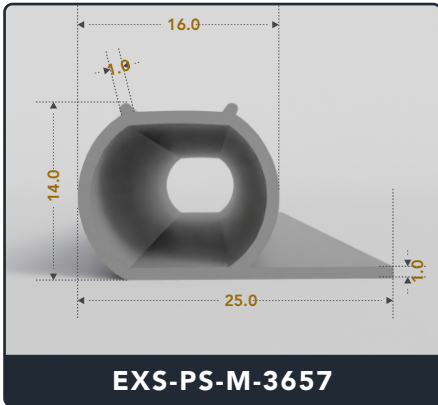

P Seals (Medium)

Contact Us :

☎ 317-559-2220 📠 317-350-1322
✉ info@exactseal.com 🌐 www.exactseal.com

Address :

Exactseal Inc 7601 E 88th Pl. Building 3B
Indianapolis, IN 46256