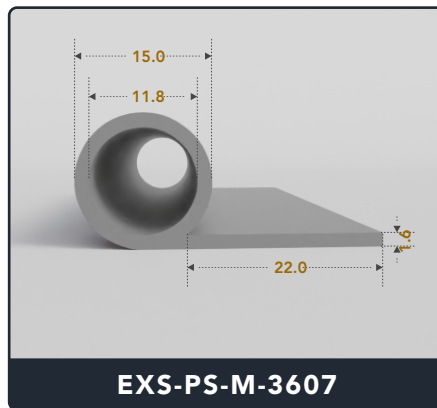

EXACT SEAL

P SEALS (Medium)

Contact Us :

☎ 317-559-2220 🖨 317-350-1322

✉ info@exactseal.com 🌐 www.exactseal.com

Address :

Exactseal Inc 7601 E 88th Pl. Building 3B
Indianapolis, IN 46256

P Seals (Medium)