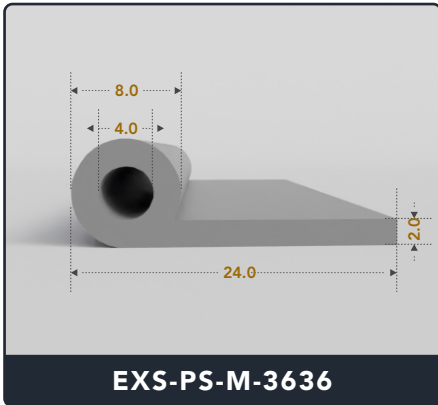

P Seals (Medium)

Contact Us :

☎ 317-559-2220 📠 317-350-1322
✉ info@exactseal.com 🌐 www.exactseal.com

Address :

Exactseal Inc 7601 E 88th Pl. Building 3B
Indianapolis, IN 46256