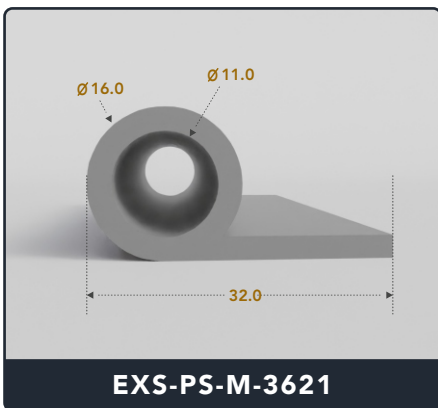

P Seals (Medium)

Contact Us :

☎ 317-559-2220 📠 317-350-1322
✉ info@exactseal.com 🌐 www.exactseal.com

Address :

Exactseal Inc 7601 E 88th Pl. Building 3B
Indianapolis, IN 46256