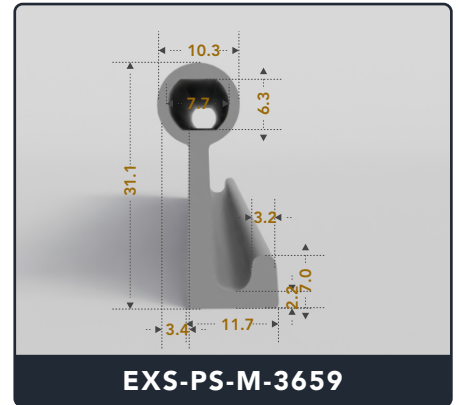

P Seals (Medium)

Contact Us :

☎ 317-559-2220 📠 317-350-1322
✉ info@exactseal.com 🌐 www.exactseal.com

Address :

Exactseal Inc 7601 E 88th Pl. Building 3B
Indianapolis, IN 46256