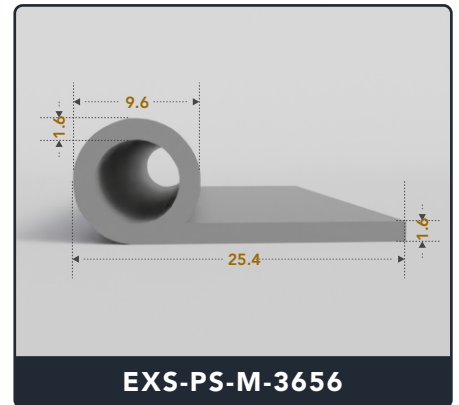

P Seals (Medium)

Contact Us :

☎ 317-559-2220 📠 317-350-1322
 ✉ info@exactseal.com 🌐 www.exactseal.com

Address :

Exactseal Inc 7601 E 88th Pl. Building 3B
 Indianapolis, IN 46256

P Seals (Medium)

Contact Us :