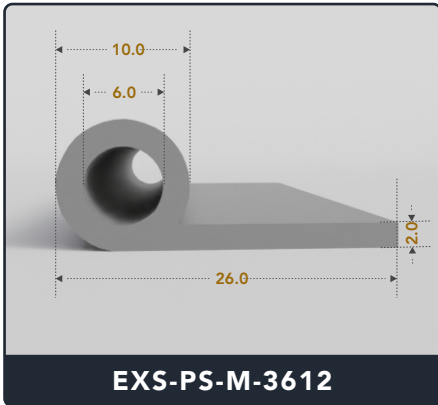

P Seals (Medium)

Contact Us :

☎ 317-559-2220 📠 317-350-1322
✉ info@exactseal.com 🌐 www.exactseal.com

Address :

Exactseal Inc 7601 E 88th Pl. Building 3B
Indianapolis, IN 46256