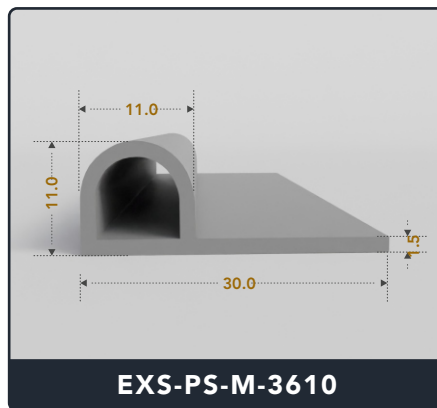

EXACT SEAL

P SEALS (Medium)

Contact Us :

☎ 317-559-2220 🖨 317-350-1322

✉ info@exactseal.com 🌐 www.exactseal.com

Address :

Exactseal Inc 7601 E 88th Pl. Building 3B
Indianapolis, IN 46256

P Seals (Medium)