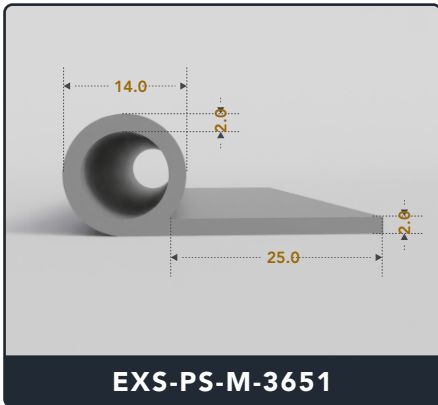

P Seals (Medium)

Contact Us :

☎ 317-559-2220 📠 317-350-1322
 ✉ info@exactseal.com 🌐 www.exactseal.com

Address :

Exactseal Inc 7601 E 88th Pl. Building 3B
 Indianapolis, IN 46256

P Seals (Medium)

Contact Us :