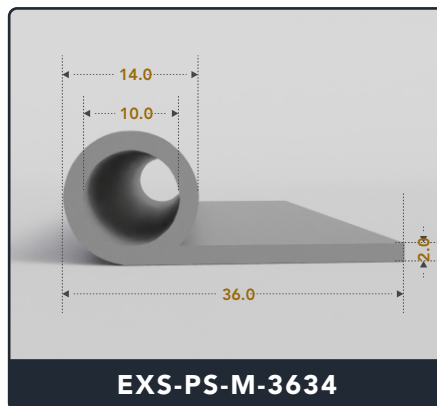

P Seals (Medium)

Contact Us :

☎ 317-559-2220 📠 317-350-1322
✉ info@exactseal.com 🌐 www.exactseal.com

Address :

Exactseal Inc 7601 E 88th Pl. Building 3B
Indianapolis, IN 46256