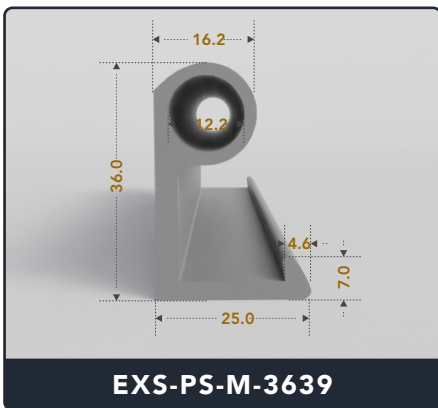

P Seals (Medium)

Contact Us :

☎ 317-559-2220 📠 317-350-1322
✉ info@exactseal.com 🌐 www.exactseal.com

Address :

Exactseal Inc 7601 E 88th Pl. Building 3B
Indianapolis, IN 46256