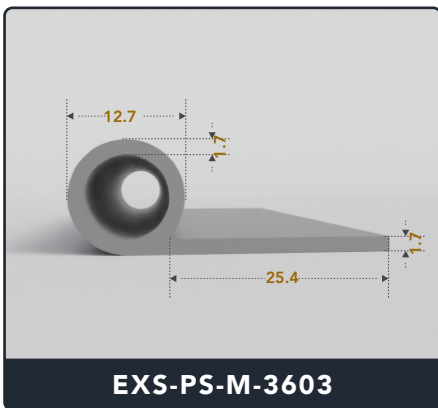

EXACT SEAL

P SEALS (Medium)

Contact Us :

☎ 317-559-2220 🖨 317-350-1322

✉ info@exactseal.com 🌐 www.exactseal.com

Address :

Exactseal Inc 7601 E 88th Pl. Building 3B
Indianapolis, IN 46256

P Seals (Medium)