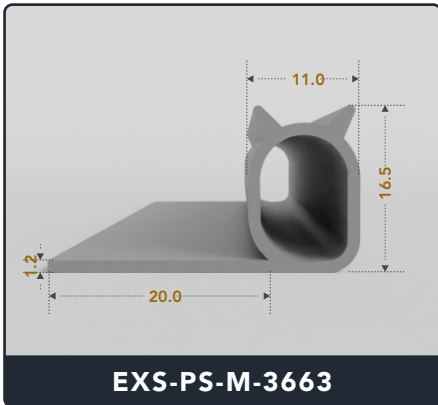

P Seals (Medium)

Contact Us :

☎ 317-559-2220 📠 317-350-1322
✉ info@exactseal.com 🌐 www.exactseal.com

Address :

Exactseal Inc 7601 E 88th Pl. Building 3B
Indianapolis, IN 46256