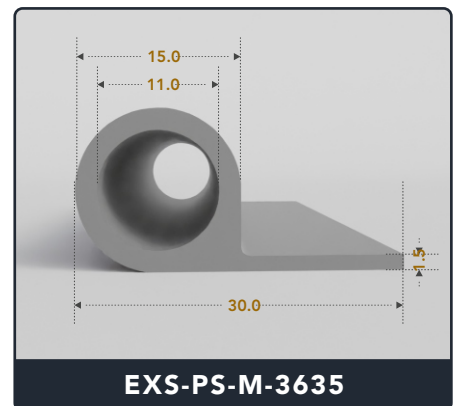

Address :

Exactseal Inc 7601 E 88th Pl. Building 3B
 Indianapolis, IN 46256

P Seals (Medium)

Contact Us :

☎ 317-559-2220 📠 317-350-1322
 ✉ info@exactseal.com 🌐 www.exactseal.com

Address :

Exactseal Inc 7601 E 88th Pl. Building 3B
 Indianapolis, IN 46256