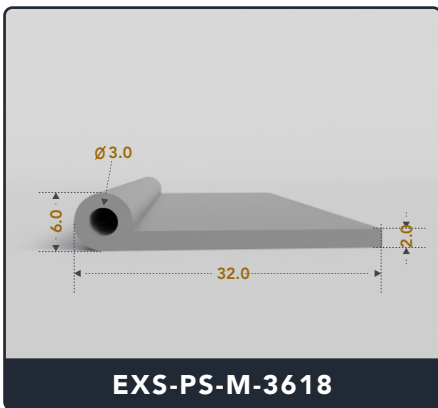

P Seals (Medium)

Contact Us :

☎ 317-559-2220 📠 317-350-1322
✉ info@exactseal.com 🌐 www.exactseal.com

Address :

Exactseal Inc 7601 E 88th Pl. Building 3B
Indianapolis, IN 46256