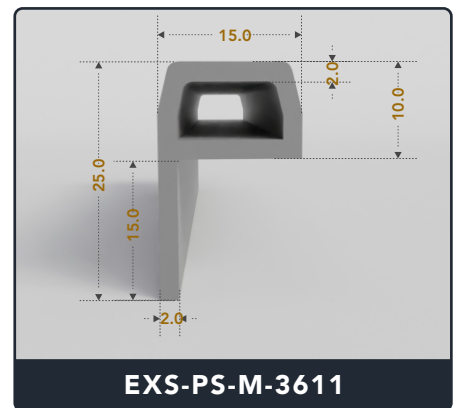

EXACT SEAL

P SEALS (Medium)

Contact Us :

☎ 317-559-2220 🖨 317-350-1322

✉ info@exactseal.com 🌐 www.exactseal.com

Address :

Exactseal Inc 7601 E 88th Pl. Building 3B
Indianapolis, IN 46256

P Seals (Medium)