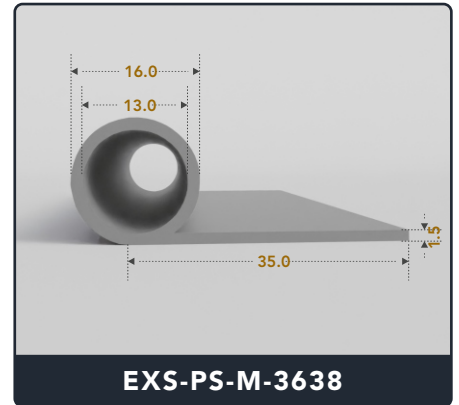

P Seals (Medium)

Contact Us :

☎ 317-559-2220 📠 317-350-1322
✉ info@exactseal.com 🌐 www.exactseal.com

Address :

Exactseal Inc 7601 E 88th Pl. Building 3B
Indianapolis, IN 46256