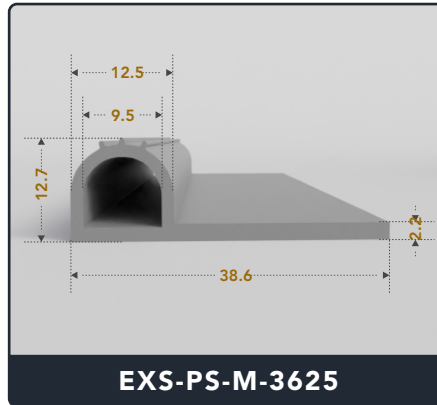

P Seals (Medium)

Contact Us :

☎ 317-559-2220 📠 317-350-1322
✉ info@exactseal.com 🌐 www.exactseal.com

Address :

Exactseal Inc 7601 E 88th Pl. Building 3B
Indianapolis, IN 46256