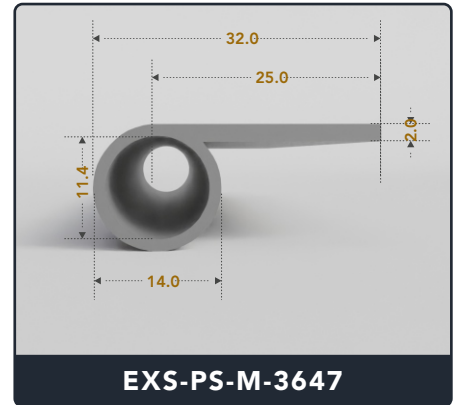

P Seals (Medium)

Contact Us :

☎ 317-559-2220 📠 317-350-1322
 ✉ info@exactseal.com 🌐 www.exactseal.com

Address :

Exactseal Inc 7601 E 88th Pl. Building 3B
 Indianapolis, IN 46256

P Seals (Medium)

Contact Us :