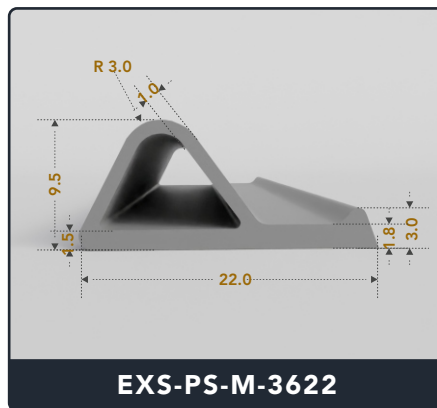

P Seals (Medium)

Contact Us :

☎ 317-559-2220 📠 317-350-1322
✉ info@exactseal.com 🌐 www.exactseal.com

Address :

Exactseal Inc 7601 E 88th Pl. Building 3B
Indianapolis, IN 46256