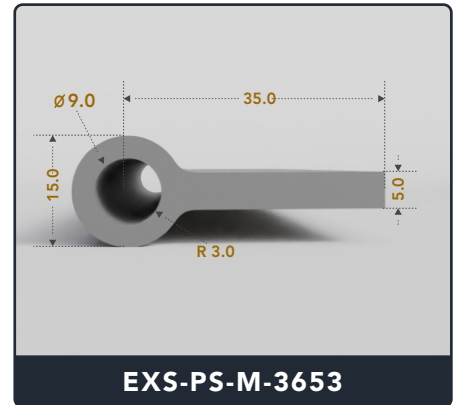

P Seals (Medium)

Contact Us :

☎ 317-559-2220 📠 317-350-1322
 ✉ info@exactseal.com 🌐 www.exactseal.com

Address :

Exactseal Inc 7601 E 88th Pl. Building 3B
 Indianapolis, IN 46256

P Seals (Medium)

Contact Us :