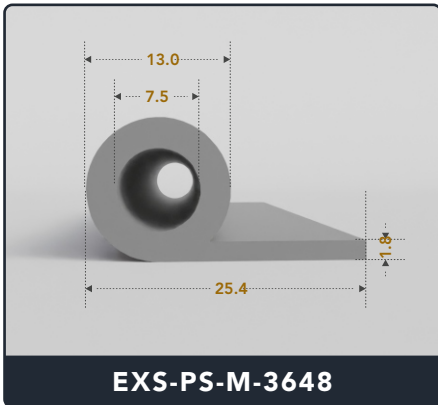

P Seals (Medium)

Contact Us :

☎ 317-559-2220 📠 317-350-1322
 ✉ info@exactseal.com 🌐 www.exactseal.com

Address :

Exactseal Inc 7601 E 88th Pl. Building 3B
 Indianapolis, IN 46256

P Seals (Medium)

Contact Us :