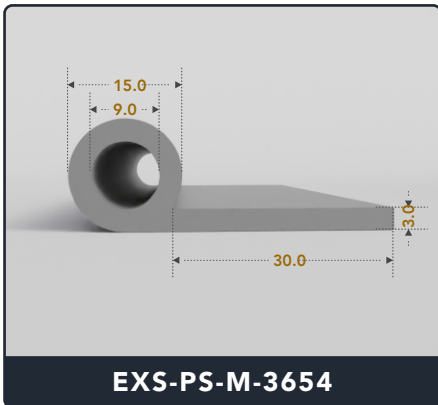

P Seals (Medium)

Contact Us :

☎ 317-559-2220 📠 317-350-1322
 ✉ info@exactseal.com 🌐 www.exactseal.com

Address :

Exactseal Inc 7601 E 88th Pl. Building 3B
 Indianapolis, IN 46256

P Seals (Medium)

Contact Us :