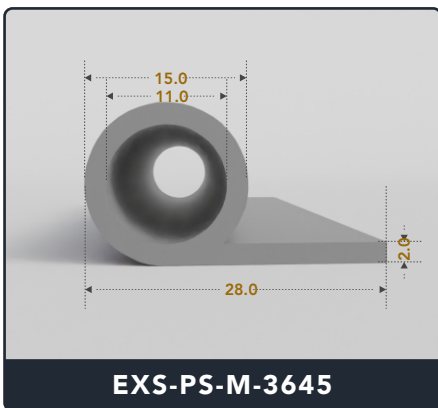

P Seals (Medium)

Contact Us :

☎ 317-559-2220 📠 317-350-1322
✉ info@exactseal.com 🌐 www.exactseal.com

Address :

Exactseal Inc 7601 E 88th Pl. Building 3B
Indianapolis, IN 46256