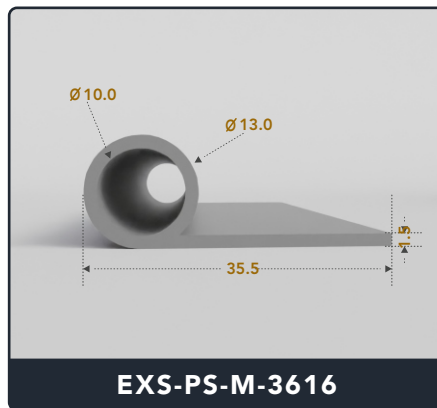

P Seals (Medium)

Contact Us :

☎ 317-559-2220 📠 317-350-1322
✉ info@exactseal.com 🌐 www.exactseal.com

Address :

Exactseal Inc 7601 E 88th Pl. Building 3B
Indianapolis, IN 46256