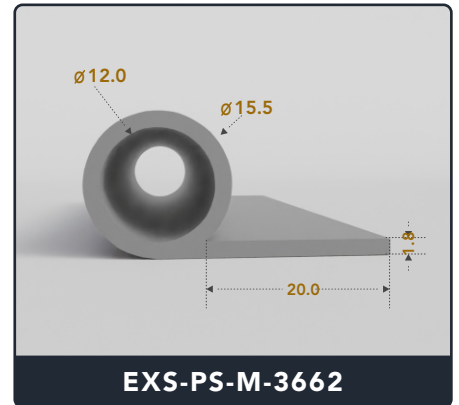

P Seals (Medium)

Contact Us :

☎ 317-559-2220 📠 317-350-1322
✉ info@exactseal.com 🌐 www.exactseal.com

Address :

Exactseal Inc 7601 E 88th Pl. Building 3B
Indianapolis, IN 46256