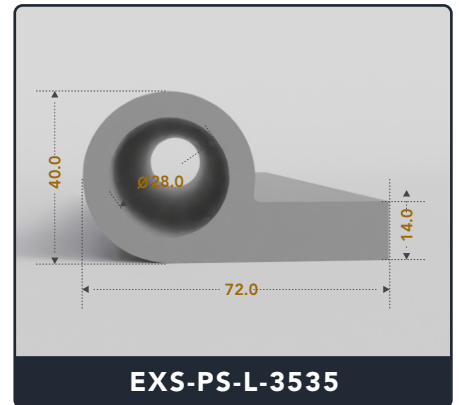

Address :

Exactseal Inc 7601 E 88th Pl. Building 3B
Indianapolis, IN 46256

P Seals (Large)

Contact Us :

☎ 317-559-2220 📠 317-350-1322
 ✉ info@exactseal.com 🌐 www.exactseal.com

Address :

Exactseal Inc 7601 E 88th Pl. Building 3B
 Indianapolis, IN 46256