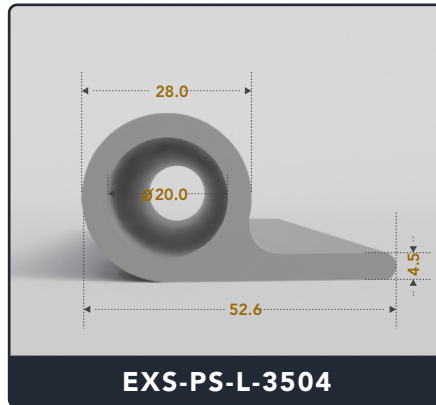

EXACT SEAL

P SEALS (Large)

Contact Us :

☎ 317-559-2220 🖨 317-350-1322

✉ info@exactseal.com 🌐 www.exactseal.com

Address :

Exactseal Inc 7601 E 88th Pl. Building 3B
Indianapolis, IN 46256

P Seals (Large)