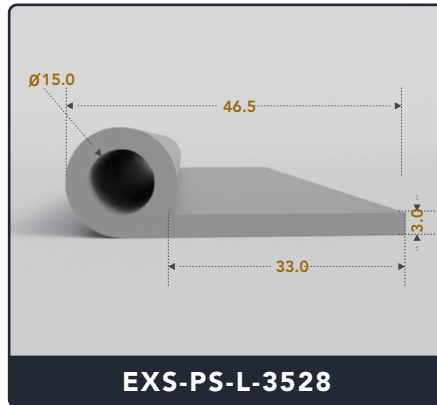

P Seals (Large)

Contact Us :

☎ 317-559-2220 📠 317-350-1322
✉ info@exactseal.com 🌐 www.exactseal.com

Address :

Exactseal Inc 7601 E 88th Pl. Building 3B
Indianapolis, IN 46256