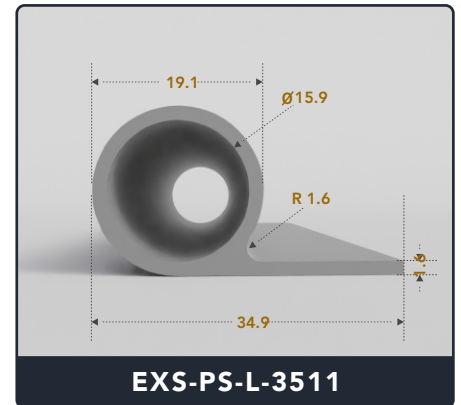

EXACT SEAL

P SEALS (Large)

Contact Us :

☎ 317-559-2220 🖨 317-350-1322

✉ info@exactseal.com 🌐 www.exactseal.com

Address :

Exactseal Inc 7601 E 88th Pl. Building 3B
Indianapolis, IN 46256

P Seals (Large)