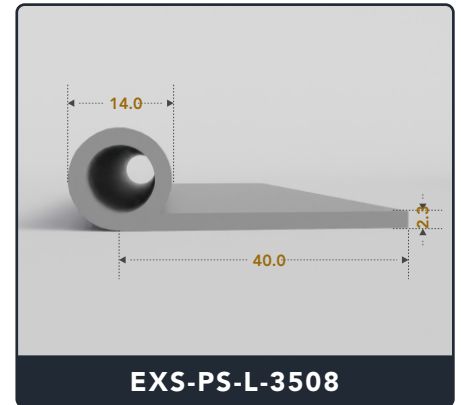

EXACT SEAL

P SEALS (Large)

Contact Us :

☎ 317-559-2220 🖨 317-350-1322

✉ info@exactseal.com 🌐 www.exactseal.com

Address :

Exactseal Inc 7601 E 88th Pl. Building 3B
Indianapolis, IN 46256

P Seals (Large)