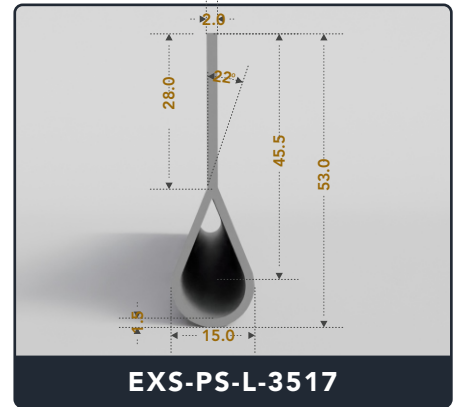

P Seals (Large)

Contact Us :

☎ 317-559-2220 📠 317-350-1322
✉ info@exactseal.com 🌐 www.exactseal.com

Address :

Exactseal Inc 7601 E 88th Pl. Building 3B
Indianapolis, IN 46256