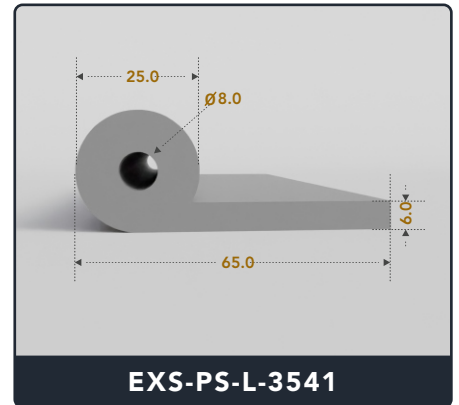

P Seals (Large)

Contact Us :

☎ 317-559-2220 📠 317-350-1322
✉ info@exactseal.com 🌐 www.exactseal.com

Address :

Exactseal Inc 7601 E 88th Pl. Building 3B
Indianapolis, IN 46256