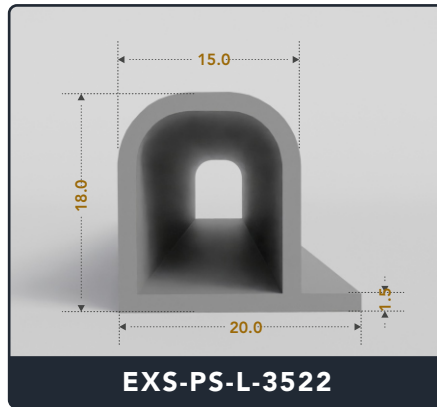

P Seals (Large)

Contact Us :

☎ 317-559-2220 📠 317-350-1322
✉ info@exactseal.com 🌐 www.exactseal.com

Address :

Exactseal Inc 7601 E 88th Pl. Building 3B
Indianapolis, IN 46256