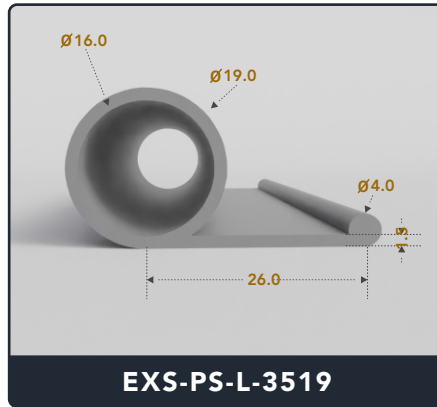

P Seals (Large)

Contact Us :

☎ 317-559-2220 📠 317-350-1322
✉ info@exactseal.com 🌐 www.exactseal.com

Address :

Exactseal Inc 7601 E 88th Pl. Building 3B
Indianapolis, IN 46256