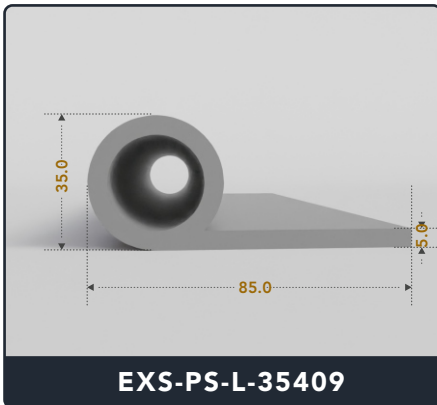

EXACT SEAL

P SEALS (Large)

Contact Us :

☎ 317-559-2220 🖨 317-350-1322

✉ info@exactseal.com 🌐 www.exactseal.com

Address :

Exactseal Inc 7601 E 88th Pl. Building 3B
Indianapolis, IN 46256

P Seals (Large)