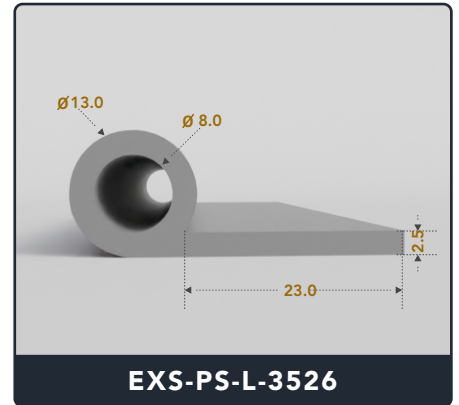

Address :

Exactseal Inc 7601 E 88th Pl. Building 3B
Indianapolis, IN 46256

P Seals (Large)

Contact Us :

☎ 317-559-2220 📠 317-350-1322
 ✉ info@exactseal.com 🌐 www.exactseal.com

Address :

Exactseal Inc 7601 E 88th Pl. Building 3B
 Indianapolis, IN 46256