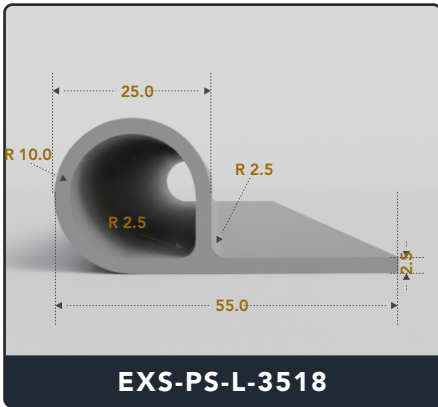

P Seals (Large)

Contact Us :

☎ 317-559-2220 📠 317-350-1322
✉ info@exactseal.com 🌐 www.exactseal.com

Address :

Exactseal Inc 7601 E 88th Pl. Building 3B
Indianapolis, IN 46256