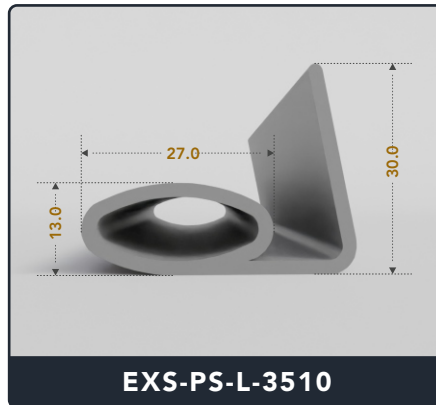

EXACT SEAL

P SEALS (Large)

Contact Us :

☎ 317-559-2220 🖨 317-350-1322

✉ info@exactseal.com 🌐 www.exactseal.com

Address :

Exactseal Inc 7601 E 88th Pl. Building 3B
Indianapolis, IN 46256

P Seals (Large)