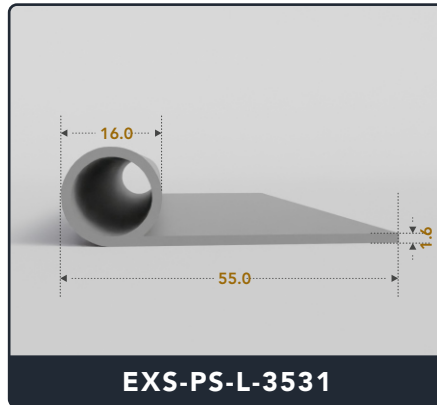

Address :

Exactseal Inc 7601 E 88th Pl. Building 3B
Indianapolis, IN 46256

P Seals (Large)

Contact Us :

☎ 317-559-2220 📠 317-350-1322
 ✉ info@exactseal.com 🌐 www.exactseal.com

Address :

Exactseal Inc 7601 E 88th Pl. Building 3B
 Indianapolis, IN 46256