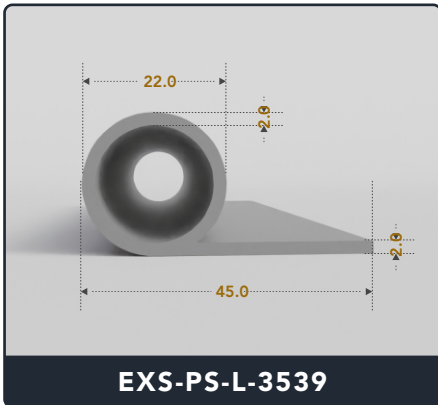

P Seals (Large)

Contact Us :

☎ 317-559-2220 📠 317-350-1322
✉ info@exactseal.com 🌐 www.exactseal.com

Address :

Exactseal Inc 7601 E 88th Pl. Building 3B
Indianapolis, IN 46256