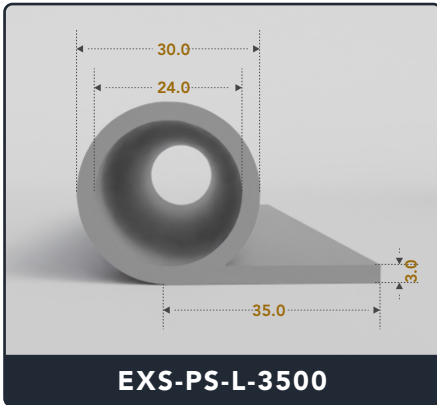

EXACT SEAL

P SEALS (Large)

Contact Us :

☎ 317-559-2220 🖨 317-350-1322

✉ info@exactseal.com 🌐 www.exactseal.com

Address :

Exactseal Inc 7601 E 88th Pl. Building 3B
Indianapolis, IN 46256

P Seals (Large)