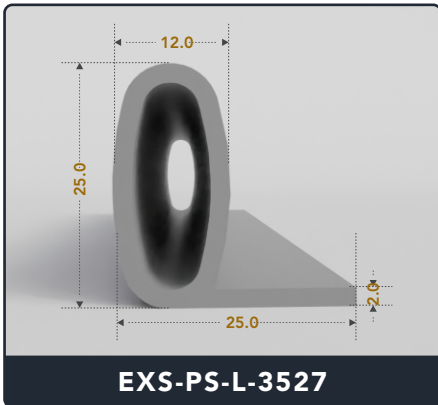

Address :

Exactseal Inc 7601 E 88th Pl. Building 3B
Indianapolis, IN 46256

P Seals (Large)

Contact Us :

☎ 317-559-2220 📠 317-350-1322
 ✉ info@exactseal.com 🌐 www.exactseal.com

Address :

Exactseal Inc 7601 E 88th Pl. Building 3B
 Indianapolis, IN 46256