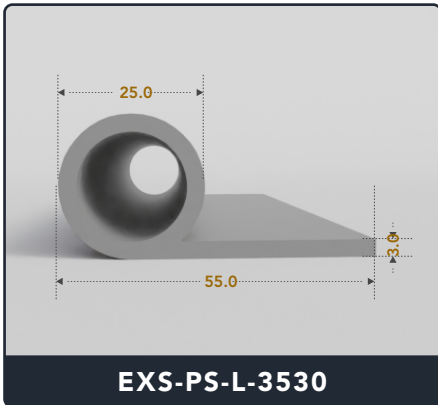

Address :

Exactseal Inc 7601 E 88th Pl. Building 3B
Indianapolis, IN 46256

P Seals (Large)

Contact Us :

☎ 317-559-2220 📠 317-350-1322
 ✉ info@exactseal.com 🌐 www.exactseal.com

Address :

Exactseal Inc 7601 E 88th Pl. Building 3B
 Indianapolis, IN 46256