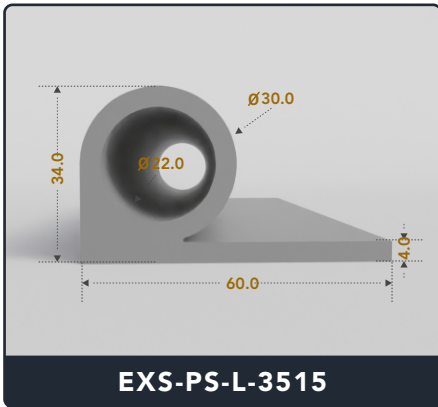

P Seals (Large)

Contact Us :

☎ 317-559-2220 📠 317-350-1322
✉ info@exactseal.com 🌐 www.exactseal.com

Address :

Exactseal Inc 7601 E 88th Pl. Building 3B
Indianapolis, IN 46256