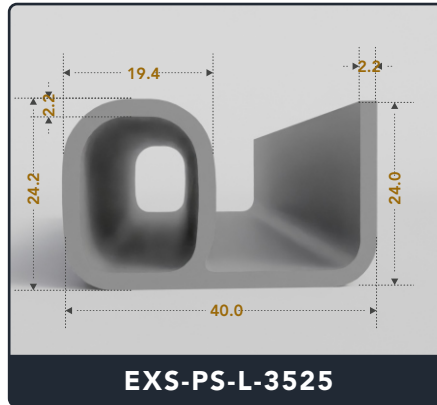

Address :

Exactseal Inc 7601 E 88th Pl. Building 3B
Indianapolis, IN 46256

P Seals (Large)

Contact Us :

☎ 317-559-2220 📠 317-350-1322
 ✉ info@exactseal.com 🌐 www.exactseal.com

Address :

Exactseal Inc 7601 E 88th Pl. Building 3B
 Indianapolis, IN 46256