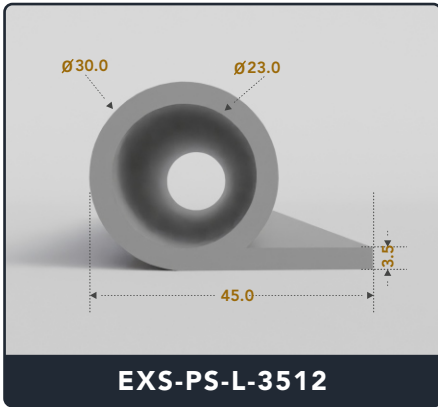

P Seals (Large)

Contact Us :

☎ 317-559-2220 📠 317-350-1322
✉ info@exactseal.com 🌐 www.exactseal.com

Address :

Exactseal Inc 7601 E 88th Pl. Building 3B
Indianapolis, IN 46256