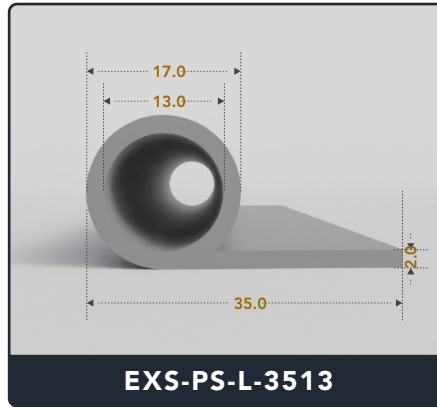

P Seals (Large)

Contact Us :

☎ 317-559-2220 📠 317-350-1322
✉ info@exactseal.com 🌐 www.exactseal.com

Address :

Exactseal Inc 7601 E 88th Pl. Building 3B
Indianapolis, IN 46256