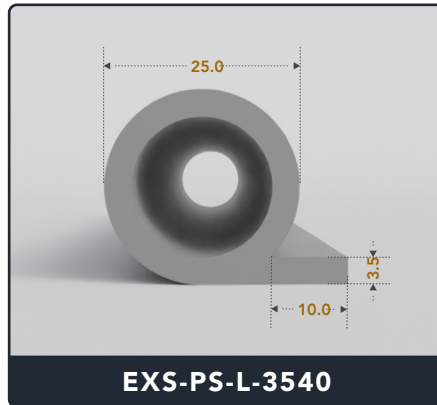

P Seals (Large)

Contact Us :

☎ 317-559-2220 📠 317-350-1322
✉ info@exactseal.com 🌐 www.exactseal.com

Address :

Exactseal Inc 7601 E 88th Pl. Building 3B
Indianapolis, IN 46256