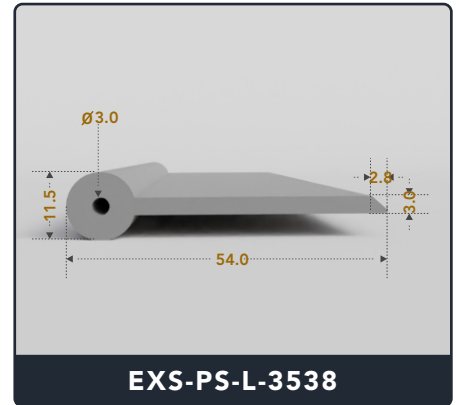

P Seals (Large)

Contact Us :

☎ 317-559-2220 📠 317-350-1322
✉ info@exactseal.com 🌐 www.exactseal.com

Address :

Exactseal Inc 7601 E 88th Pl. Building 3B
Indianapolis, IN 46256