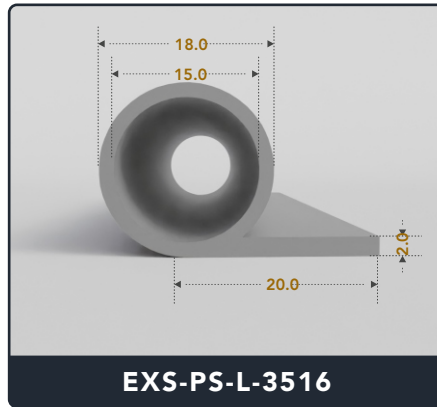

P Seals (Large)

Contact Us :

☎ 317-559-2220 📠 317-350-1322
✉ info@exactseal.com 🌐 www.exactseal.com

Address :

Exactseal Inc 7601 E 88th Pl. Building 3B
Indianapolis, IN 46256