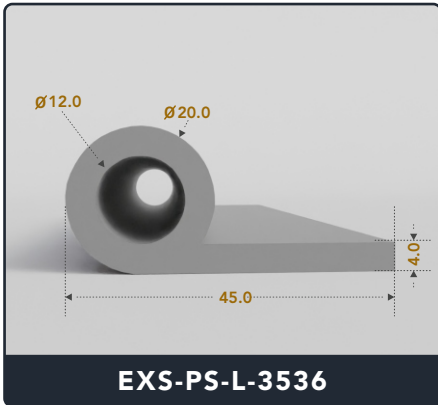

P Seals (Large)

Contact Us :

☎ 317-559-2220 📠 317-350-1322
✉ info@exactseal.com 🌐 www.exactseal.com

Address :

Exactseal Inc 7601 E 88th Pl. Building 3B
Indianapolis, IN 46256