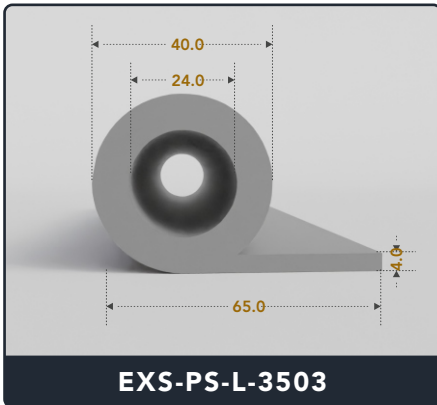

EXACT SEAL

P SEALS (Large)

Contact Us :

☎ 317-559-2220 🖨 317-350-1322

✉ info@exactseal.com 🌐 www.exactseal.com

Address :

Exactseal Inc 7601 E 88th Pl. Building 3B
Indianapolis, IN 46256

P Seals (Large)