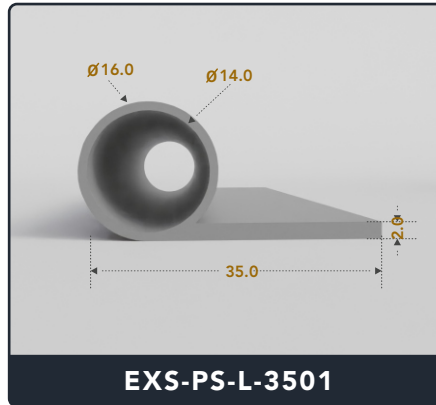

EXACT SEAL

P SEALS (Large)

Contact Us :

☎ 317-559-2220 🖨 317-350-1322

✉ info@exactseal.com 🌐 www.exactseal.com

Address :

Exactseal Inc 7601 E 88th Pl. Building 3B
Indianapolis, IN 46256

P Seals (Large)