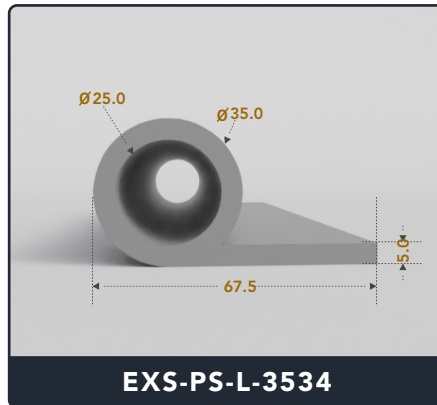

Address :

Exactseal Inc 7601 E 88th Pl. Building 3B
Indianapolis, IN 46256

P Seals (Large)

Contact Us :

☎ 317-559-2220 📠 317-350-1322
 ✉ info@exactseal.com 🌐 www.exactseal.com

Address :

Exactseal Inc 7601 E 88th Pl. Building 3B
 Indianapolis, IN 46256