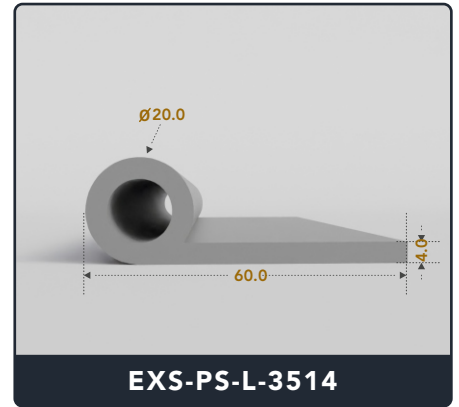

P Seals (Large)

Contact Us :

☎ 317-559-2220 📠 317-350-1322
✉ info@exactseal.com 🌐 www.exactseal.com

Address :

Exactseal Inc 7601 E 88th Pl. Building 3B
Indianapolis, IN 46256