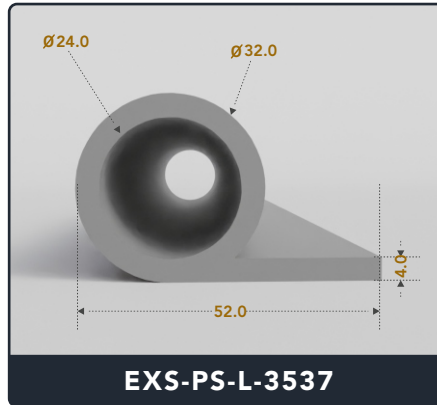

P Seals (Large)

Contact Us :

☎ 317-559-2220 📠 317-350-1322
✉ info@exactseal.com 🌐 www.exactseal.com

Address :

Exactseal Inc 7601 E 88th Pl. Building 3B
Indianapolis, IN 46256