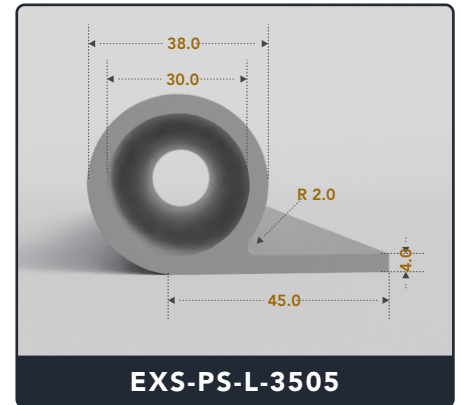

EXACT SEAL

P SEALS (Large)

Contact Us :

☎ 317-559-2220 🖨 317-350-1322

✉ info@exactseal.com 🌐 www.exactseal.com

Address :

Exactseal Inc 7601 E 88th Pl. Building 3B
Indianapolis, IN 46256

P Seals (Large)