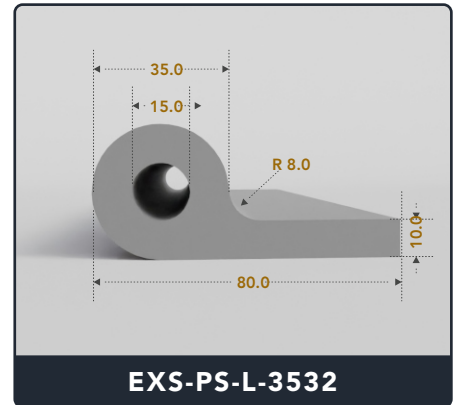

Address :

Exactseal Inc 7601 E 88th Pl. Building 3B
Indianapolis, IN 46256

P Seals (Large)

Contact Us :

☎ 317-559-2220 📠 317-350-1322
 ✉ info@exactseal.com 🌐 www.exactseal.com

Address :

Exactseal Inc 7601 E 88th Pl. Building 3B
 Indianapolis, IN 46256