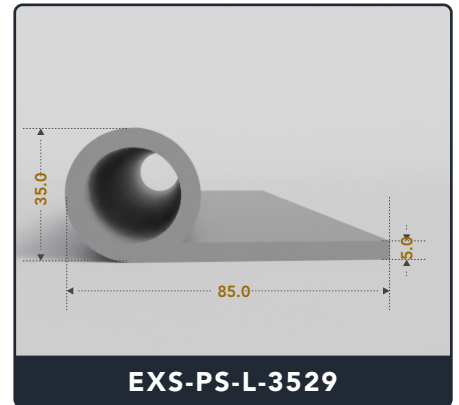

Address :

Exactseal Inc 7601 E 88th Pl. Building 3B
Indianapolis, IN 46256

P Seals (Large)

Contact Us :

☎ 317-559-2220 📠 317-350-1322
 ✉ info@exactseal.com 🌐 www.exactseal.com

Address :

Exactseal Inc 7601 E 88th Pl. Building 3B
 Indianapolis, IN 46256