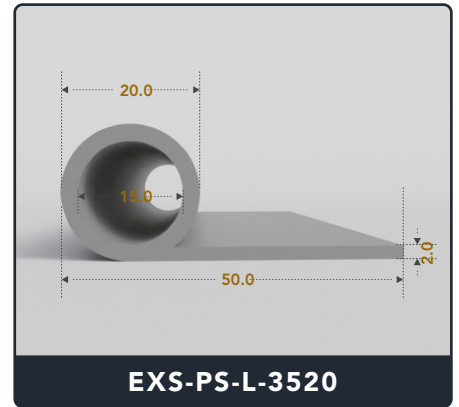

P Seals (Large)

Contact Us :

☎ 317-559-2220 📠 317-350-1322
✉ info@exactseal.com 🌐 www.exactseal.com

Address :

Exactseal Inc 7601 E 88th Pl. Building 3B
Indianapolis, IN 46256