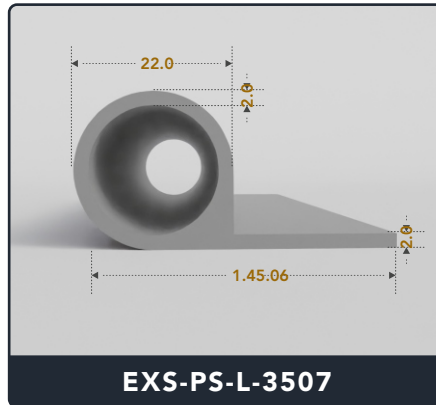

EXACT SEAL

P SEALS (Large)

Contact Us :

☎ 317-559-2220 🖨 317-350-1322

✉ info@exactseal.com 🌐 www.exactseal.com

Address :

Exactseal Inc 7601 E 88th Pl. Building 3B
Indianapolis, IN 46256

P Seals (Large)