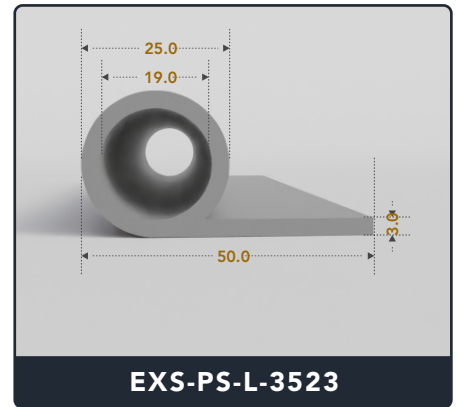

P Seals (Large)

Contact Us :

☎ 317-559-2220 📠 317-350-1322
✉ info@exactseal.com 🌐 www.exactseal.com

Address :

Exactseal Inc 7601 E 88th Pl. Building 3B
Indianapolis, IN 46256