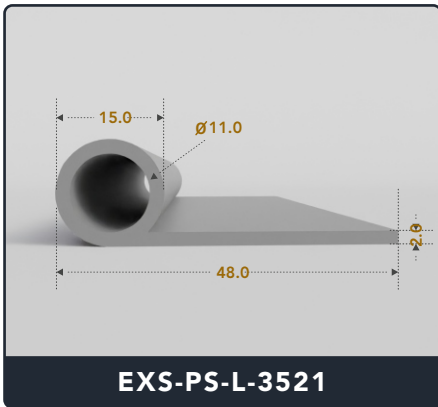

P Seals (Large)

Contact Us :

☎ 317-559-2220 📠 317-350-1322
✉ info@exactseal.com 🌐 www.exactseal.com

Address :

Exactseal Inc 7601 E 88th Pl. Building 3B
Indianapolis, IN 46256