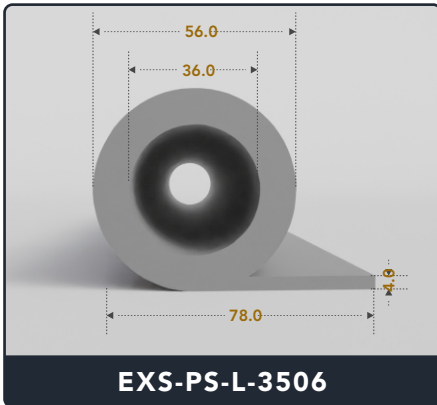

EXACT SEAL

P SEALS (Large)

Contact Us :

☎ 317-559-2220 🖨 317-350-1322

✉ info@exactseal.com 🌐 www.exactseal.com

Address :

Exactseal Inc 7601 E 88th Pl. Building 3B
Indianapolis, IN 46256

P Seals (Large)