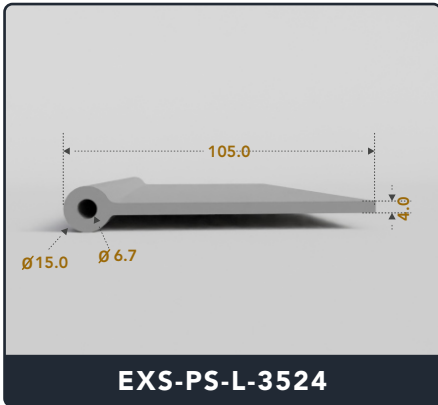

P Seals (Large)

Contact Us :

☎ 317-559-2220 📠 317-350-1322
✉ info@exactseal.com 🌐 www.exactseal.com

Address :

Exactseal Inc 7601 E 88th Pl. Building 3B
Indianapolis, IN 46256