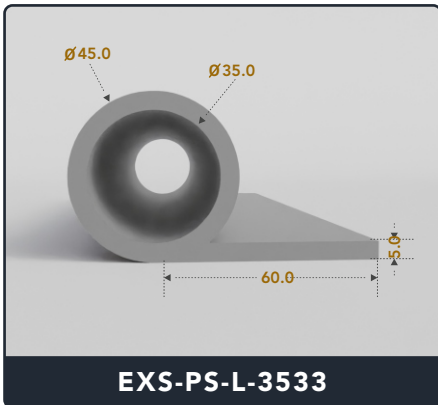

Address :

Exactseal Inc 7601 E 88th Pl. Building 3B
Indianapolis, IN 46256

P Seals (Large)

Contact Us :

☎ 317-559-2220 📠 317-350-1322
 ✉ info@exactseal.com 🌐 www.exactseal.com

Address :

Exactseal Inc 7601 E 88th Pl. Building 3B
 Indianapolis, IN 46256