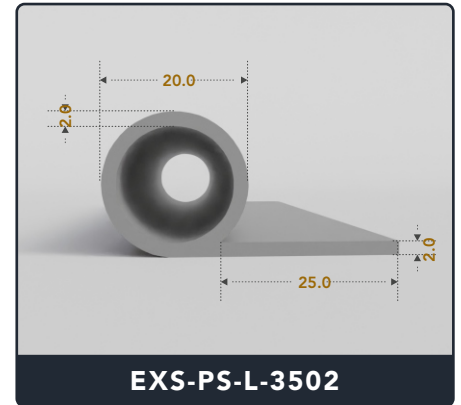

EXACT SEAL

P SEALS (Large)

Contact Us :

☎ 317-559-2220 🖨 317-350-1322

✉ info@exactseal.com 🌐 www.exactseal.com

Address :

Exactseal Inc 7601 E 88th Pl. Building 3B
Indianapolis, IN 46256

P Seals (Large)