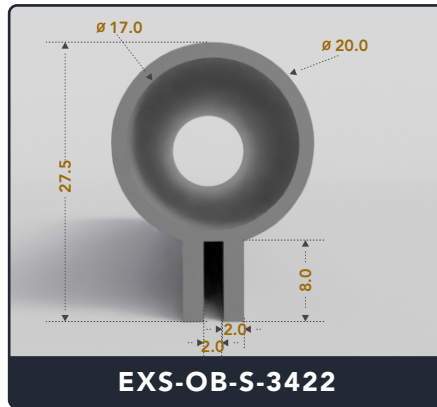

Omega Bulb Seals

Contact Us :

☎ 317-559-2220 📠 317-350-1322
✉ info@exactseal.com 🌐 www.exactseal.com

Address :

Exactseal Inc 7601 E 88th Pl. Building 3B
Indianapolis, IN 46256