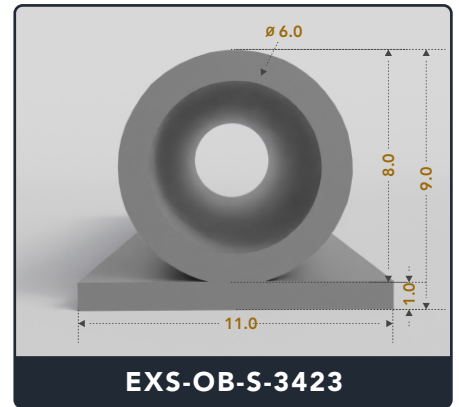

Omega Bulb Seals

Contact Us :

☎ 317-559-2220 📠 317-350-1322
✉ info@exactseal.com 🌐 www.exactseal.com

Address :

Exactseal Inc 7601 E 88th Pl. Building 3B
Indianapolis, IN 46256