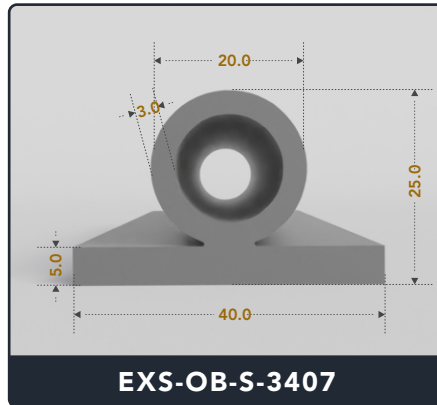

EXACT SEAL

OMEGA BULB SEALS

Contact Us :

☎ 317-559-2220 🖨 317-350-1322

✉ info@exactseal.com 🌐 www.exactseal.com

Address :

Exactseal Inc 7601 E 88th Pl. Building 3B
Indianapolis, IN 46256

Omega Bulb Seals