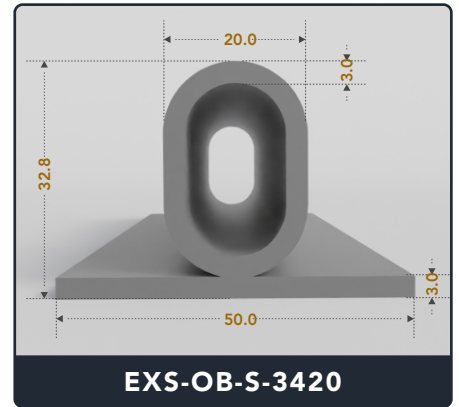

Omega Bulb Seals

Contact Us :

☎ 317-559-2220 📠 317-350-1322
✉ info@exactseal.com 🌐 www.exactseal.com

Address :

Exactseal Inc 7601 E 88th Pl. Building 3B
Indianapolis, IN 46256