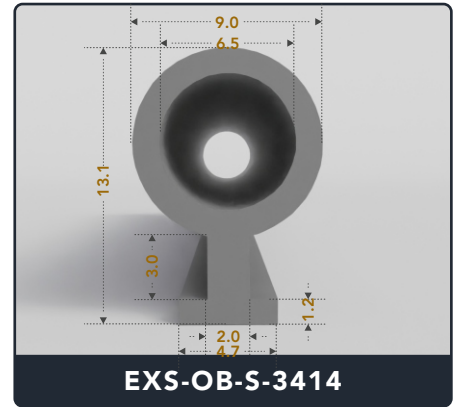

Omega Bulb Seals

Contact Us :

☎ 317-559-2220 📠 317-350-1322
✉ info@exactseal.com 🌐 www.exactseal.com

Address :

Exactseal Inc 7601 E 88th Pl. Building 3B
Indianapolis, IN 46256