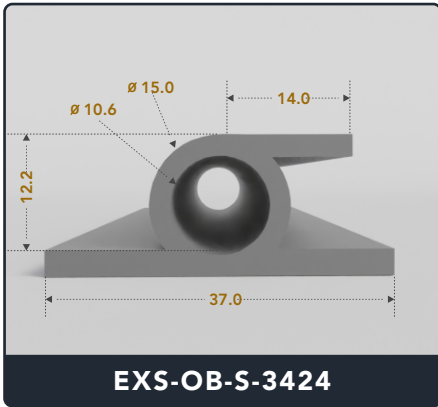

Omega Bulb Seals

Contact Us :

☎ 317-559-2220 📠 317-350-1322
✉ info@exactseal.com 🌐 www.exactseal.com

Address :

Exactseal Inc 7601 E 88th Pl. Building 3B
Indianapolis, IN 46256