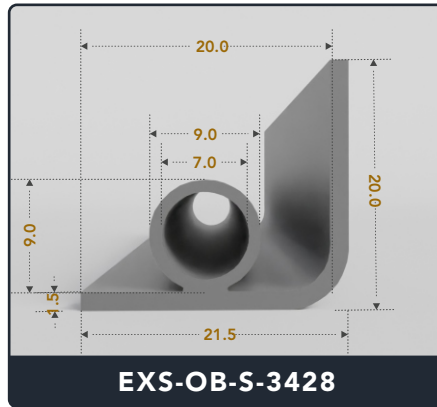

Omega Bulb Seals

Contact Us :

☎ 317-559-2220 📠 317-350-1322
✉ info@exactseal.com 🌐 www.exactseal.com

Address :

Exactseal Inc 7601 E 88th Pl. Building 3B
Indianapolis, IN 46256