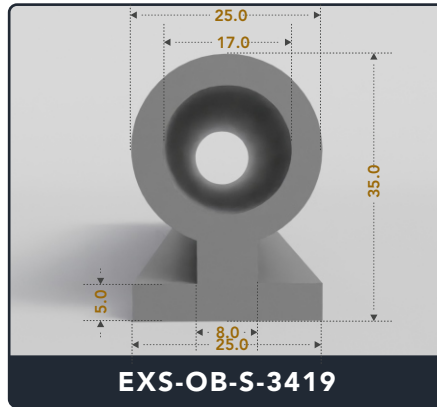

Omega Bulb Seals

Contact Us :

☎ 317-559-2220 📠 317-350-1322
✉ info@exactseal.com 🌐 www.exactseal.com

Address :

Exactseal Inc 7601 E 88th Pl. Building 3B
Indianapolis, IN 46256