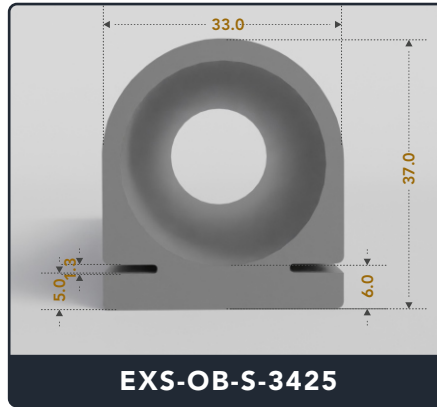

Omega Bulb Seals

Contact Us :

☎ 317-559-2220 📠 317-350-1322
✉ info@exactseal.com 🌐 www.exactseal.com

Address :

Exactseal Inc 7601 E 88th Pl. Building 3B
Indianapolis, IN 46256