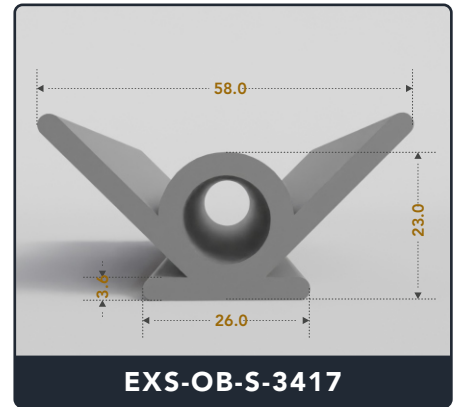

Omega Bulb Seals

Contact Us :

☎ 317-559-2220 📠 317-350-1322
✉ info@exactseal.com 🌐 www.exactseal.com

Address :

Exactseal Inc 7601 E 88th Pl. Building 3B
Indianapolis, IN 46256