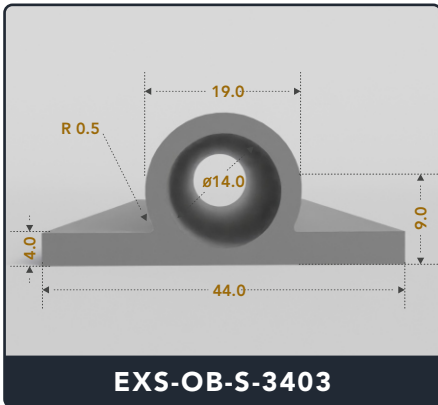

EXACT SEAL

OMEGA BULB SEALS

Contact Us :

☎ 317-559-2220 🖨 317-350-1322

✉ info@exactseal.com 🌐 www.exactseal.com

Address :

Exactseal Inc 7601 E 88th Pl. Building 3B
Indianapolis, IN 46256

Omega Bulb Seals