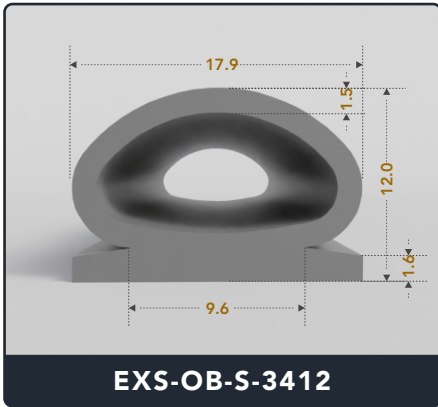

Omega Bulb Seals

Contact Us :

☎ 317-559-2220 📠 317-350-1322
✉ info@exactseal.com 🌐 www.exactseal.com

Address :

Exactseal Inc 7601 E 88th Pl. Building 3B
Indianapolis, IN 46256