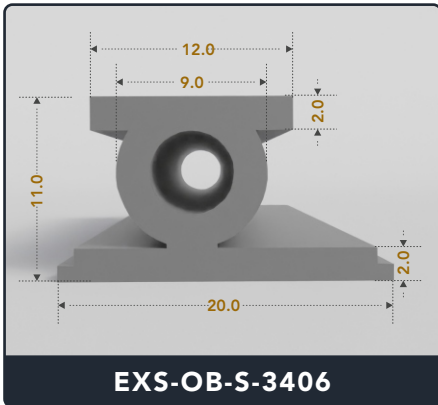

EXACT SEAL

OMEGA BULB SEALS

Contact Us :

☎ 317-559-2220 🖨 317-350-1322

✉ info@exactseal.com 🌐 www.exactseal.com

Address :

Exactseal Inc 7601 E 88th Pl. Building 3B
Indianapolis, IN 46256

Omega Bulb Seals