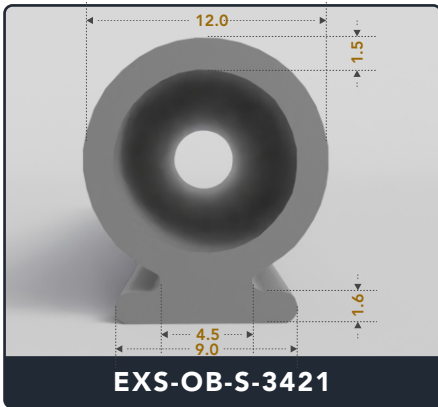

Omega Bulb Seals

Contact Us :

☎ 317-559-2220 📠 317-350-1322
✉ info@exactseal.com 🌐 www.exactseal.com

Address :

Exactseal Inc 7601 E 88th Pl. Building 3B
Indianapolis, IN 46256