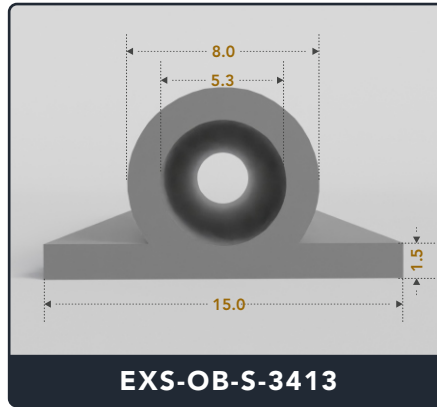

Omega Bulb Seals

Contact Us :

☎ 317-559-2220 📠 317-350-1322
✉ info@exactseal.com 🌐 www.exactseal.com

Address :

Exactseal Inc 7601 E 88th Pl. Building 3B
Indianapolis, IN 46256