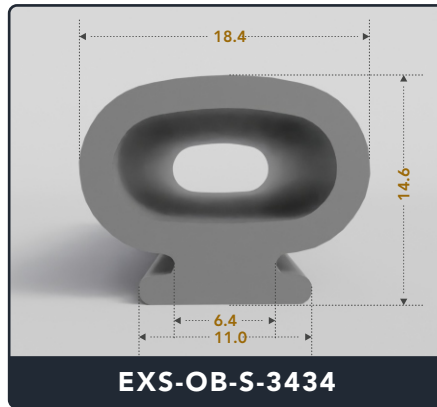

Omega Bulb Seals

Contact Us :

☎ 317-559-2220 📠 317-350-1322
✉ info@exactseal.com 🌐 www.exactseal.com

Address :

Exactseal Inc 7601 E 88th Pl. Building 3B
Indianapolis, IN 46256