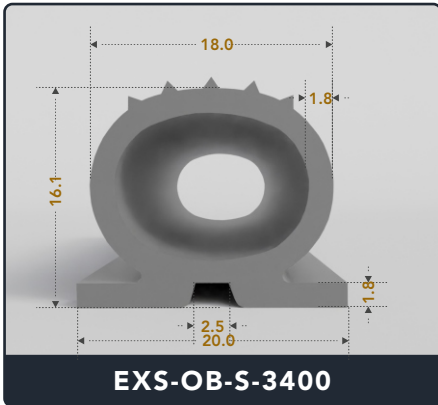

EXACT SEAL

OMEGA BULB SEALS

Contact Us :

☎ 317-559-2220 🖨 317-350-1322

✉ info@exactseal.com 🌐 www.exactseal.com

Address :

Exactseal Inc 7601 E 88th Pl. Building 3B
Indianapolis, IN 46256

Omega Bulb Seals