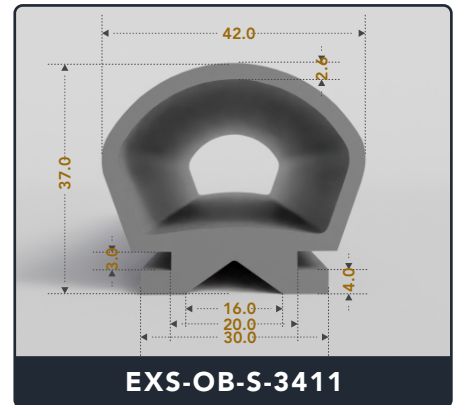

EXACT SEAL

OMEGA BULB SEALS

Contact Us :

☎ 317-559-2220 🖨 317-350-1322

✉ info@exactseal.com 🌐 www.exactseal.com

Address :

Exactseal Inc 7601 E 88th Pl. Building 3B
Indianapolis, IN 46256

Omega Bulb Seals