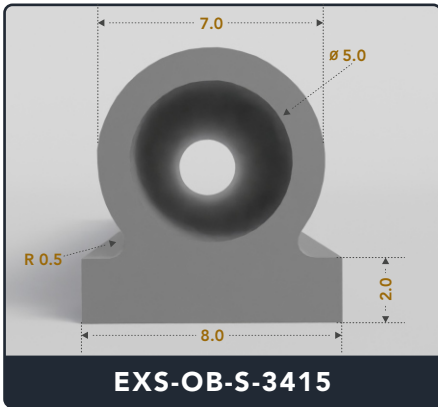

Omega Bulb Seals

Contact Us :

☎ 317-559-2220 📠 317-350-1322
✉ info@exactseal.com 🌐 www.exactseal.com

Address :

Exactseal Inc 7601 E 88th Pl. Building 3B
Indianapolis, IN 46256