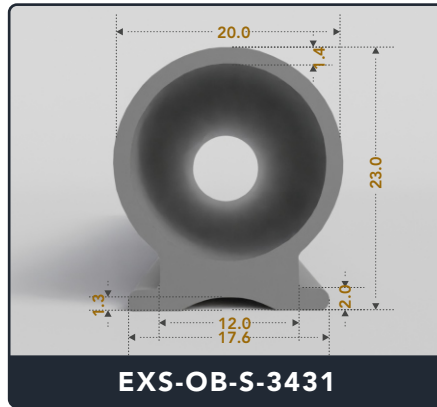

Omega Bulb Seals

Contact Us :

☎ 317-559-2220 📠 317-350-1322
✉ info@exactseal.com 🌐 www.exactseal.com

Address :

Exactseal Inc 7601 E 88th Pl. Building 3B
Indianapolis, IN 46256