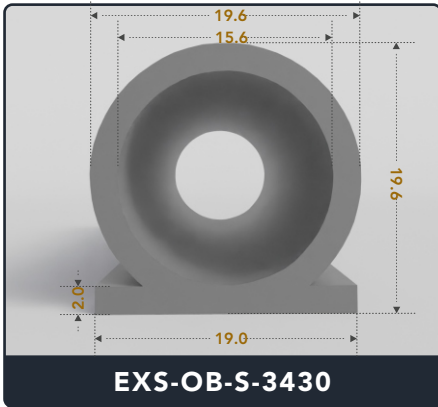

Omega Bulb Seals

Contact Us :

☎ 317-559-2220 📠 317-350-1322
✉ info@exactseal.com 🌐 www.exactseal.com

Address :

Exactseal Inc 7601 E 88th Pl. Building 3B
Indianapolis, IN 46256