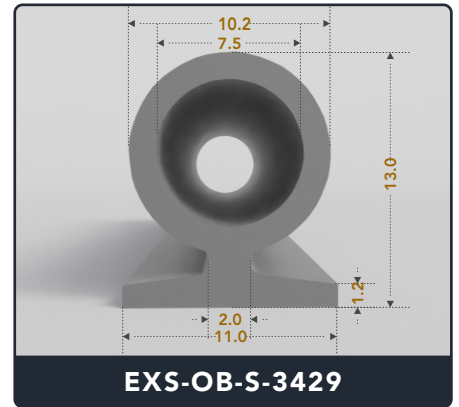

Omega Bulb Seals

Contact Us :

☎ 317-559-2220 📠 317-350-1322
✉ info@exactseal.com 🌐 www.exactseal.com

Address :

Exactseal Inc 7601 E 88th Pl. Building 3B
Indianapolis, IN 46256