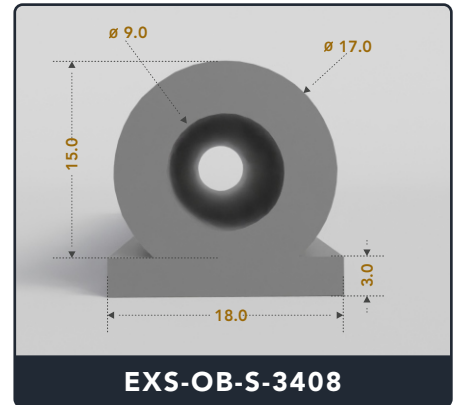

EXACT SEAL

OMEGA BULB SEALS

Contact Us :

☎ 317-559-2220 🖨 317-350-1322

✉ info@exactseal.com 🌐 www.exactseal.com

Address :

Exactseal Inc 7601 E 88th Pl. Building 3B
Indianapolis, IN 46256

Omega Bulb Seals