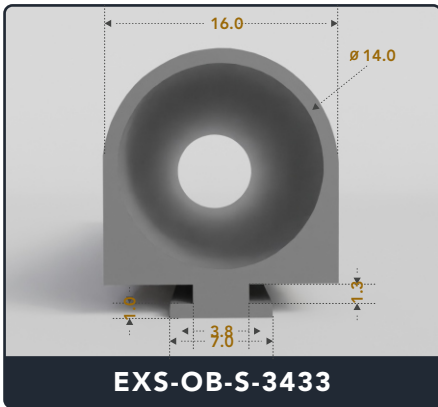

Omega Bulb Seals

Contact Us :

☎ 317-559-2220 📠 317-350-1322
✉ info@exactseal.com 🌐 www.exactseal.com

Address :

Exactseal Inc 7601 E 88th Pl. Building 3B
Indianapolis, IN 46256