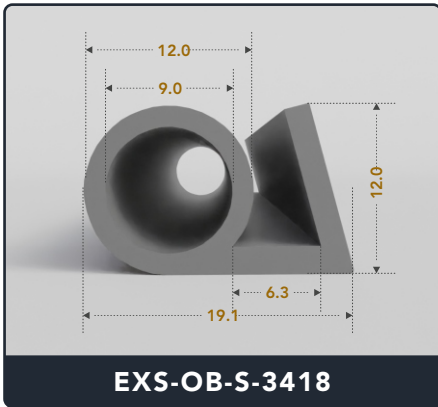

Omega Bulb Seals

Contact Us :

☎ 317-559-2220 📠 317-350-1322
✉ info@exactseal.com 🌐 www.exactseal.com

Address :

Exactseal Inc 7601 E 88th Pl. Building 3B
Indianapolis, IN 46256