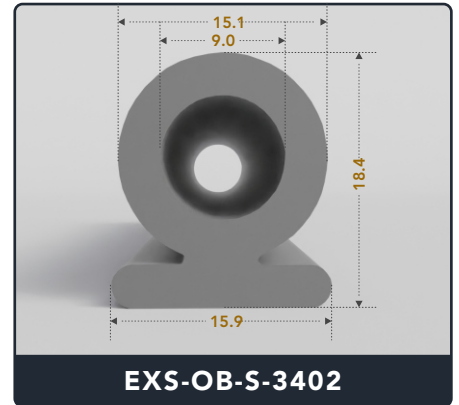

EXACT SEAL

OMEGA BULB SEALS

Contact Us :

☎ 317-559-2220 🖨 317-350-1322

✉ info@exactseal.com 🌐 www.exactseal.com

Address :

Exactseal Inc 7601 E 88th Pl. Building 3B
Indianapolis, IN 46256

Omega Bulb Seals