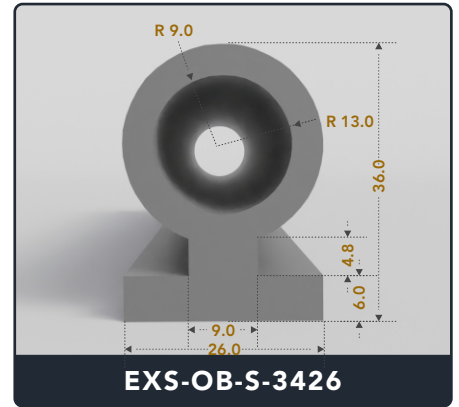

Omega Bulb Seals

Contact Us :

☎ 317-559-2220 📠 317-350-1322
✉ info@exactseal.com 🌐 www.exactseal.com

Address :

Exactseal Inc 7601 E 88th Pl. Building 3B
Indianapolis, IN 46256