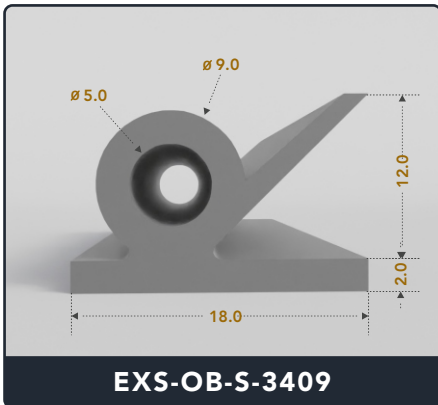

EXACT SEAL

OMEGA BULB SEALS

Contact Us :

☎ 317-559-2220 🖨 317-350-1322

✉ info@exactseal.com 🌐 www.exactseal.com

Address :

Exactseal Inc 7601 E 88th Pl. Building 3B
Indianapolis, IN 46256

Omega Bulb Seals