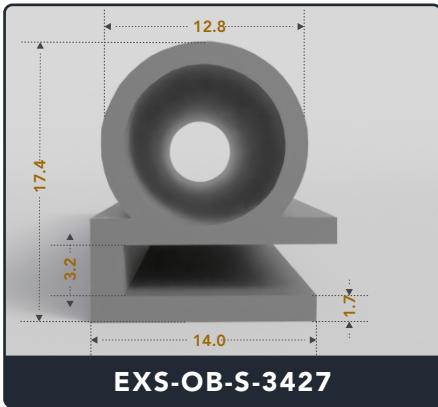

Omega Bulb Seals

Contact Us :

☎ 317-559-2220 📠 317-350-1322
✉ info@exactseal.com 🌐 www.exactseal.com

Address :

Exactseal Inc 7601 E 88th Pl. Building 3B
Indianapolis, IN 46256