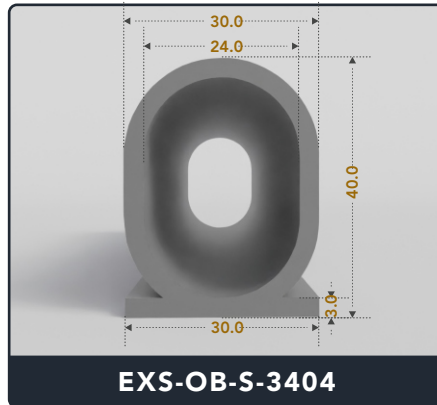

EXACT SEAL

OMEGA BULB SEALS

Contact Us :

☎ 317-559-2220 🖨 317-350-1322

✉ info@exactseal.com 🌐 www.exactseal.com

Address :

Exactseal Inc 7601 E 88th Pl. Building 3B
Indianapolis, IN 46256

Omega Bulb Seals