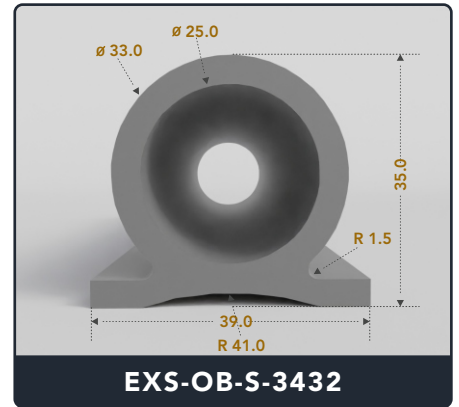

Omega Bulb Seals

Contact Us :

☎ 317-559-2220 📠 317-350-1322
✉ info@exactseal.com 🌐 www.exactseal.com

Address :

Exactseal Inc 7601 E 88th Pl. Building 3B
Indianapolis, IN 46256