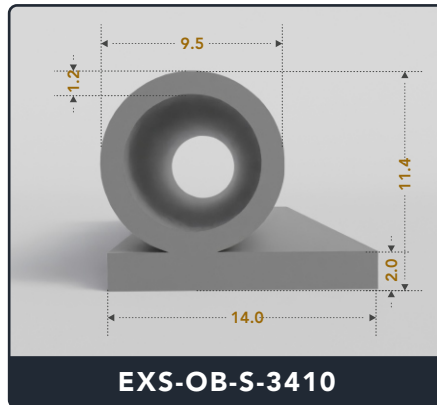

EXACT SEAL

OMEGA BULB SEALS

Contact Us :

☎ 317-559-2220 🖨 317-350-1322

✉ info@exactseal.com 🌐 www.exactseal.com

Address :

Exactseal Inc 7601 E 88th Pl. Building 3B
Indianapolis, IN 46256

Omega Bulb Seals