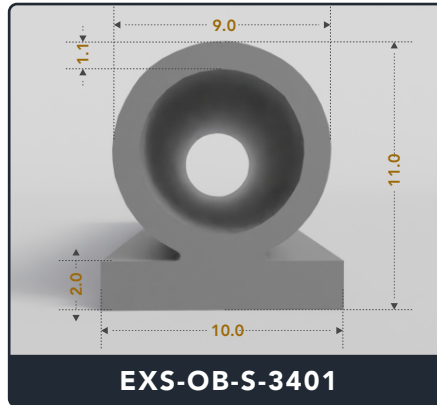

EXACT SEAL

OMEGA BULB SEALS

Contact Us :

☎ 317-559-2220 🖨 317-350-1322

✉ info@exactseal.com 🌐 www.exactseal.com

Address :

Exactseal Inc 7601 E 88th Pl. Building 3B
Indianapolis, IN 46256

Omega Bulb Seals