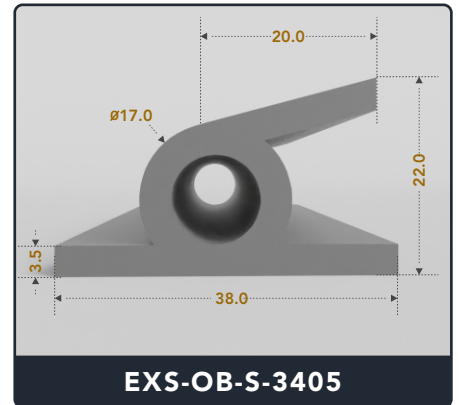

EXACT SEAL

OMEGA BULB SEALS

Contact Us :

☎ 317-559-2220 🖨 317-350-1322

✉ info@exactseal.com 🌐 www.exactseal.com

Address :

Exactseal Inc 7601 E 88th Pl. Building 3B
Indianapolis, IN 46256

Omega Bulb Seals