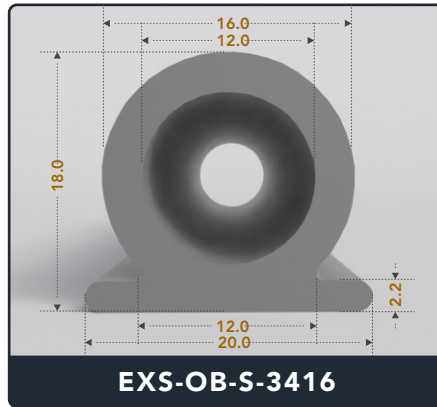

Omega Bulb Seals

Contact Us :

☎ 317-559-2220 📠 317-350-1322
✉ info@exactseal.com 🌐 www.exactseal.com

Address :

Exactseal Inc 7601 E 88th Pl. Building 3B
Indianapolis, IN 46256