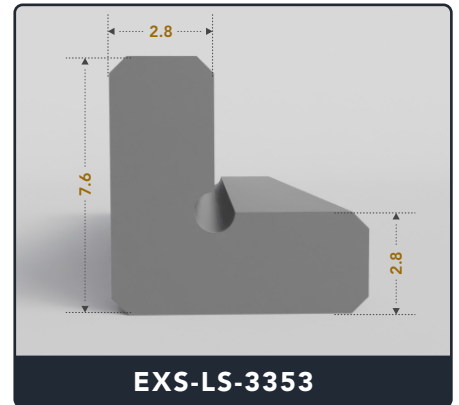

L Seals

Contact Us :

☎ 317-559-2220 📠 317-350-1322
✉ info@exactseal.com 🌐 www.exactseal.com

Address :

Exactseal Inc 7601 E 88th Pl. Building 3B
Indianapolis, IN 46256