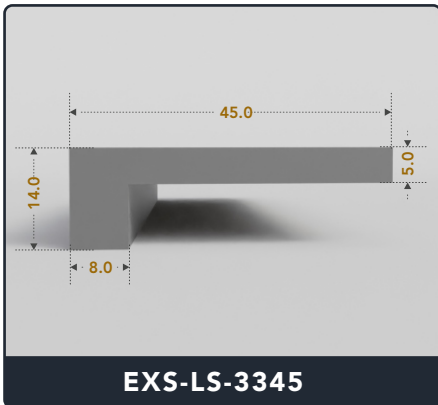

Address :

Exactseal Inc 7601 E 88th Pl. Building 3B
 Indianapolis, IN 46256

Contact Us :

☎ 317-559-2220 📠 317-350-1322
 ✉ info@exactseal.com 🌐 www.exactseal.com

Address :

Exactseal Inc 7601 E 88th Pl. Building 3B
 Indianapolis, IN 46256