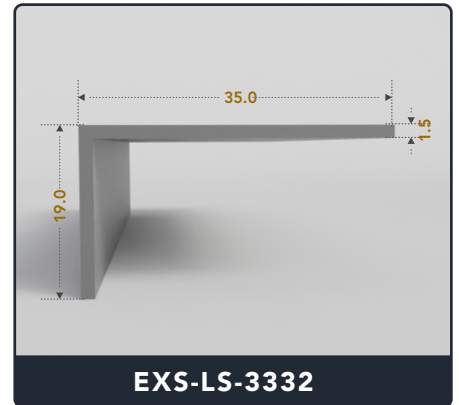

Contact Us :

☎ 317-559-2220 📠 317-350-1322
✉ info@exactseal.com 🌐 www.exactseal.com

Address :

Exactseal Inc 7601 E 88th Pl. Building 3B
Indianapolis, IN 46256