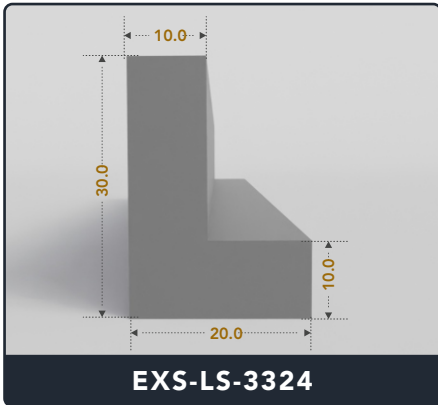

Contact Us :

☎ 317-559-2220 📠 317-350-1322
✉ info@exactseal.com 🌐 www.exactseal.com

Address :

Exactseal Inc 7601 E 88th Pl. Building 3B
Indianapolis, IN 46256