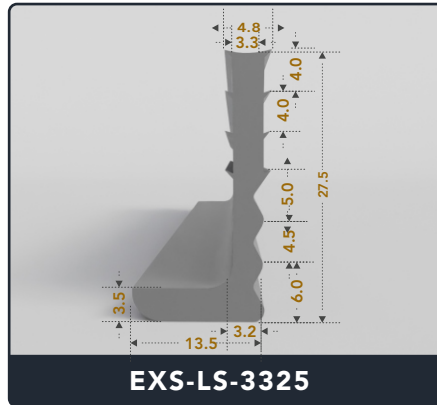

Contact Us :

☎ 317-559-2220 📠 317-350-1322
✉ info@exactseal.com 🌐 www.exactseal.com

Address :

Exactseal Inc 7601 E 88th Pl. Building 3B
Indianapolis, IN 46256