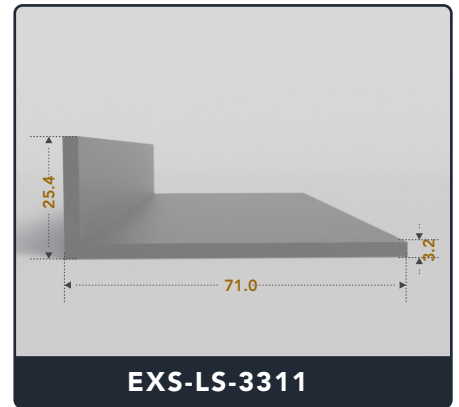

EXACT SEAL

L-SEALS

Contact Us :

☎ 317-559-2220 📠 317-350-1322

✉ info@exactseal.com 🌐 www.exactseal.com

Address :

Exactseal Inc 7601 E 88th Pl. Building 3B
Indianapolis, IN 46256

Contact Us :