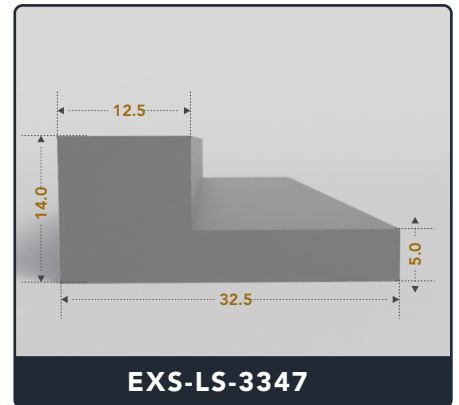

Address :

Exactseal Inc 7601 E 88th Pl. Building 3B
 Indianapolis, IN 46256

Contact Us :

☎ 317-559-2220 📠 317-350-1322
 ✉ info@exactseal.com 🌐 www.exactseal.com

Address :

Exactseal Inc 7601 E 88th Pl. Building 3B
 Indianapolis, IN 46256