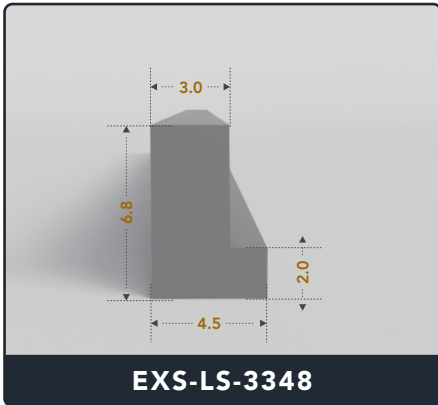

L Seals

Contact Us :

☎ 317-559-2220 📠 317-350-1322
✉ info@exactseal.com 🌐 www.exactseal.com

Address :

Exactseal Inc 7601 E 88th Pl. Building 3B
Indianapolis, IN 46256