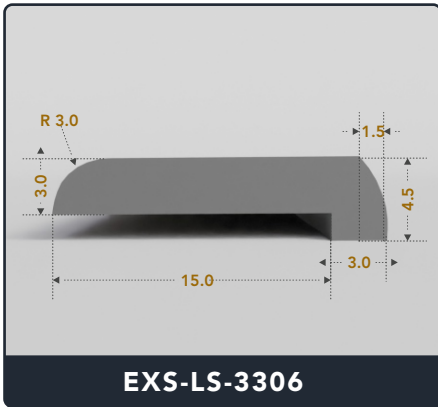

EXACT SEAL

L-SEALS

Contact Us :

☎ 317-559-2220 📠 317-350-1322

✉ info@exactseal.com 🌐 www.exactseal.com

Address :

Exactseal Inc 7601 E 88th Pl. Building 3B
Indianapolis, IN 46256

Contact Us :