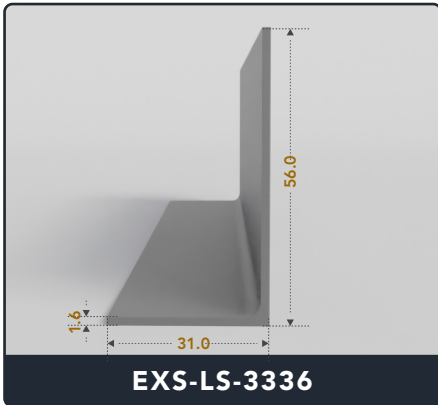

Address :

Exactseal Inc 7601 E 88th Pl. Building 3B
 Indianapolis, IN 46256

Contact Us :

☎ 317-559-2220 📠 317-350-1322
 ✉ info@exactseal.com 🌐 www.exactseal.com

Address :

Exactseal Inc 7601 E 88th Pl. Building 3B
 Indianapolis, IN 46256