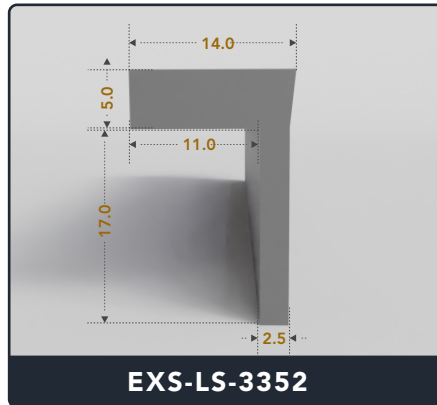

L Seals

Contact Us :

☎ 317-559-2220 📠 317-350-1322
✉ info@exactseal.com 🌐 www.exactseal.com

Address :

Exactseal Inc 7601 E 88th Pl. Building 3B
Indianapolis, IN 46256