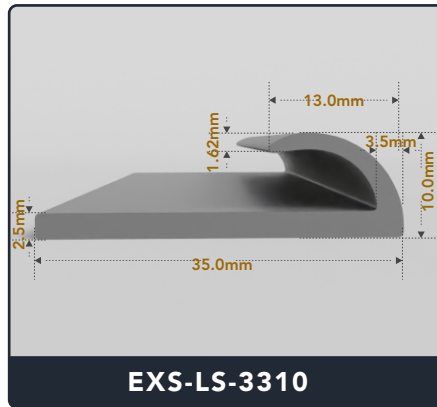

EXACT SEAL

L-SEALS

Contact Us :

☎ 317-559-2220 📠 317-350-1322

✉ info@exactseal.com 🌐 www.exactseal.com

Address :

Exactseal Inc 7601 E 88th Pl. Building 3B
Indianapolis, IN 46256

Contact Us :