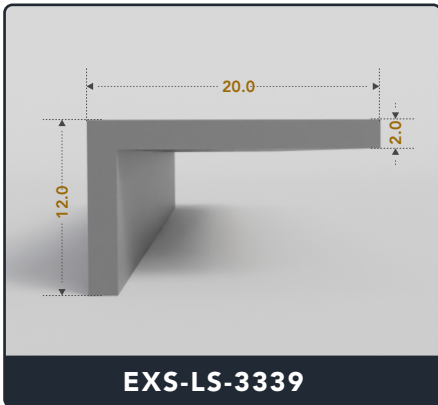

Address :

Exactseal Inc 7601 E 88th Pl. Building 3B
 Indianapolis, IN 46256

Contact Us :

☎ 317-559-2220 📠 317-350-1322
 ✉ info@exactseal.com 🌐 www.exactseal.com

Address :

Exactseal Inc 7601 E 88th Pl. Building 3B
 Indianapolis, IN 46256