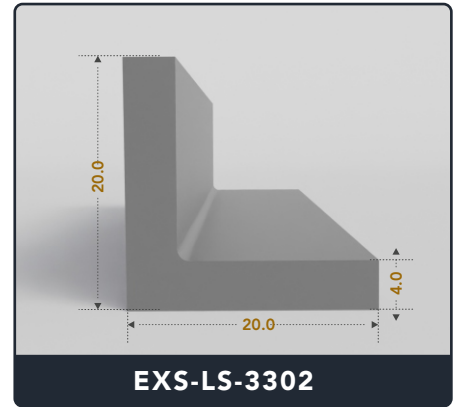

EXACT SEAL

L-SEALS

Contact Us :

☎ 317-559-2220 📠 317-350-1322

✉ info@exactseal.com 🌐 www.exactseal.com

Address :

Exactseal Inc 7601 E 88th Pl. Building 3B
Indianapolis, IN 46256

Contact Us :