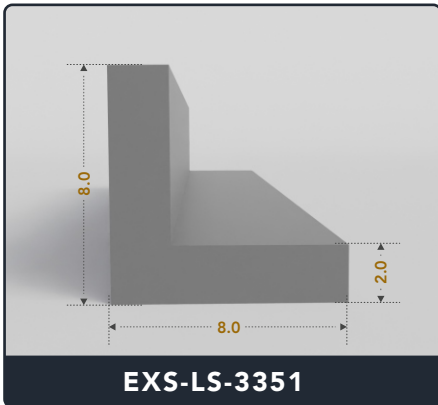

L Seals

Contact Us :

☎ 317-559-2220 📠 317-350-1322
✉ info@exactseal.com 🌐 www.exactseal.com

Address :

Exactseal Inc 7601 E 88th Pl. Building 3B
Indianapolis, IN 46256