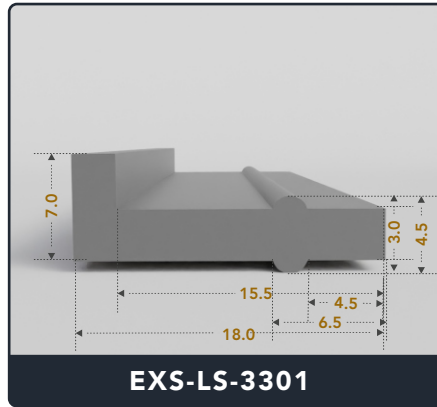

EXACT SEAL

L-SEALS

Contact Us :

☎ 317-559-2220 📠 317-350-1322

✉ info@exactseal.com 🌐 www.exactseal.com

Address :

Exactseal Inc 7601 E 88th Pl. Building 3B
Indianapolis, IN 46256

Contact Us :