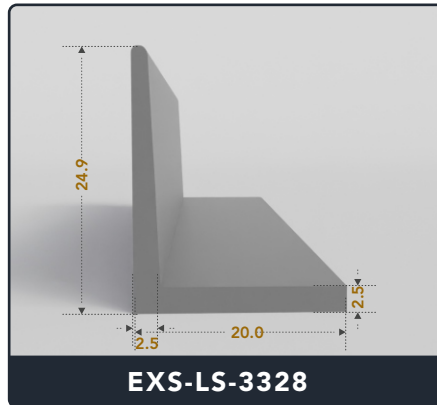

Contact Us :

☎ 317-559-2220 📠 317-350-1322
✉ info@exactseal.com 🌐 www.exactseal.com

Address :

Exactseal Inc 7601 E 88th Pl. Building 3B
Indianapolis, IN 46256