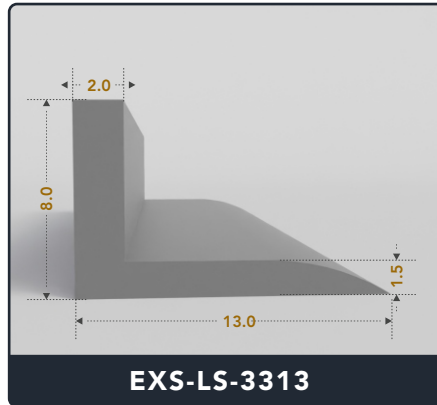

Contact Us :

☎ 317-559-2220 📠 317-350-1322
✉ info@exactseal.com 🌐 www.exactseal.com

Address :

Exactseal Inc 7601 E 88th Pl. Building 3B
Indianapolis, IN 46256