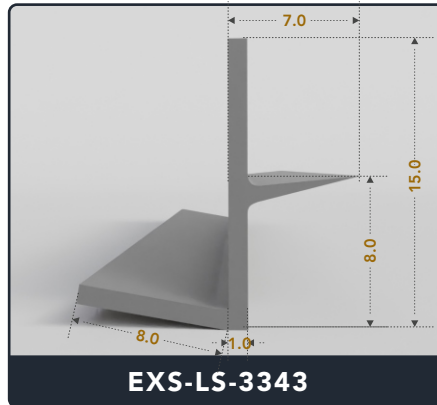

Address :

Exactseal Inc 7601 E 88th Pl. Building 3B
 Indianapolis, IN 46256

Contact Us :

☎ 317-559-2220 📠 317-350-1322
 ✉ info@exactseal.com 🌐 www.exactseal.com

Address :

Exactseal Inc 7601 E 88th Pl. Building 3B
 Indianapolis, IN 46256