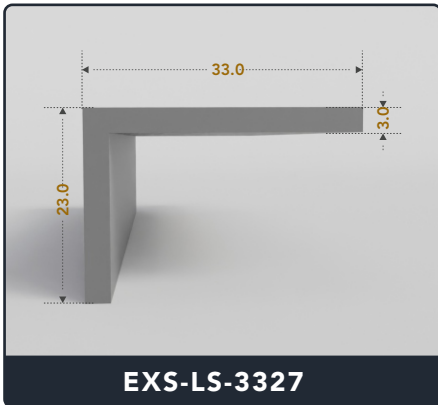

Contact Us :

☎ 317-559-2220 📠 317-350-1322
✉ info@exactseal.com 🌐 www.exactseal.com

Address :

Exactseal Inc 7601 E 88th Pl. Building 3B
Indianapolis, IN 46256