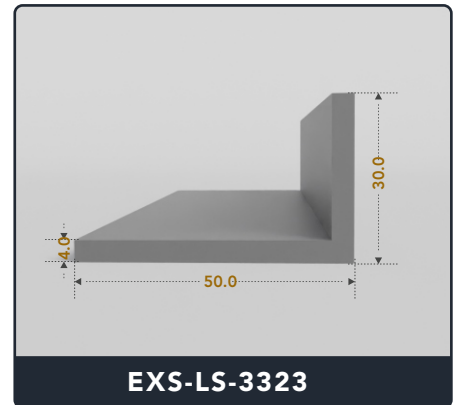

Contact Us :

☎ 317-559-2220 📠 317-350-1322
✉ info@exactseal.com 🌐 www.exactseal.com

Address :

Exactseal Inc 7601 E 88th Pl. Building 3B
Indianapolis, IN 46256