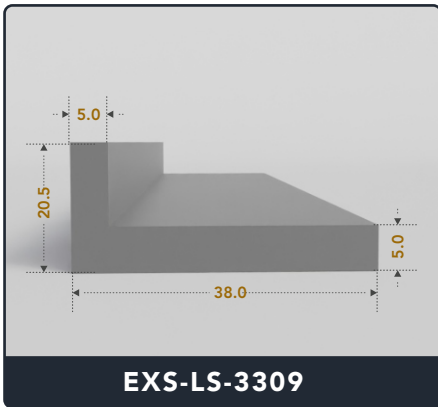

EXACT SEAL

L-SEALS

Contact Us :

☎ 317-559-2220 📠 317-350-1322

✉ info@exactseal.com 🌐 www.exactseal.com

Address :

Exactseal Inc 7601 E 88th Pl. Building 3B
Indianapolis, IN 46256

Contact Us :