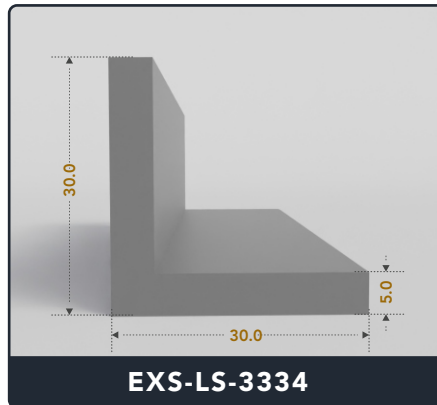

Contact Us :

☎ 317-559-2220 📠 317-350-1322
✉ info@exactseal.com 🌐 www.exactseal.com

Address :

Exactseal Inc 7601 E 88th Pl. Building 3B
Indianapolis, IN 46256