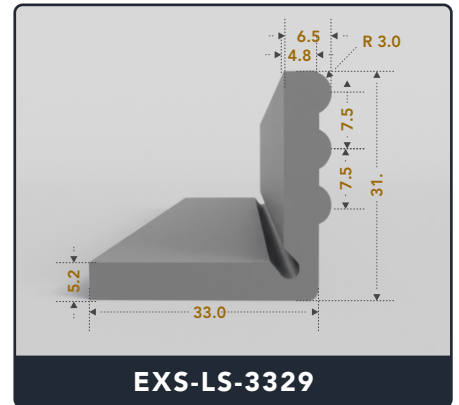

Contact Us :

☎ 317-559-2220 📠 317-350-1322
✉ info@exactseal.com 🌐 www.exactseal.com

Address :

Exactseal Inc 7601 E 88th Pl. Building 3B
Indianapolis, IN 46256