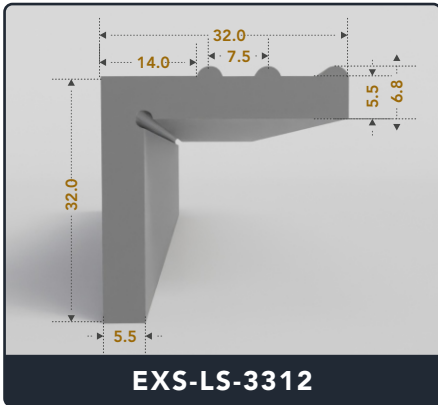

Contact Us :

☎ 317-559-2220 📠 317-350-1322
✉ info@exactseal.com 🌐 www.exactseal.com

Address :

Exactseal Inc 7601 E 88th Pl. Building 3B
Indianapolis, IN 46256