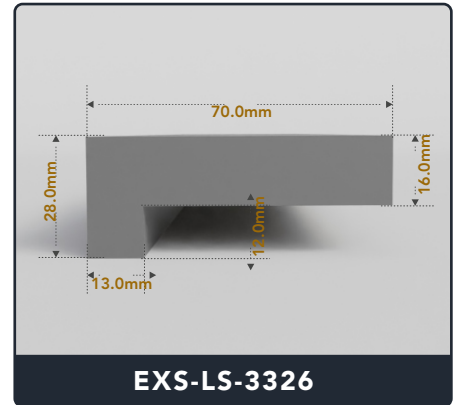

Contact Us :

☎ 317-559-2220 📠 317-350-1322
✉ info@exactseal.com 🌐 www.exactseal.com

Address :

Exactseal Inc 7601 E 88th Pl. Building 3B
Indianapolis, IN 46256