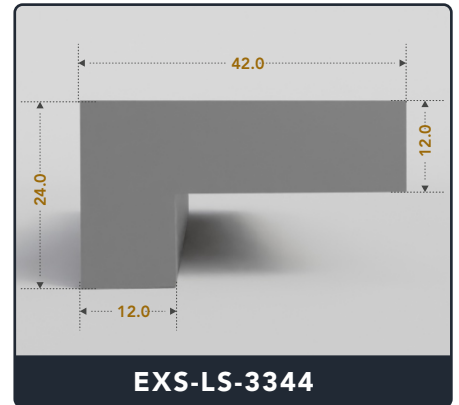

Address :

Exactseal Inc 7601 E 88th Pl. Building 3B
 Indianapolis, IN 46256

Contact Us :

☎ 317-559-2220 📠 317-350-1322
 ✉ info@exactseal.com 🌐 www.exactseal.com

Address :

Exactseal Inc 7601 E 88th Pl. Building 3B
 Indianapolis, IN 46256