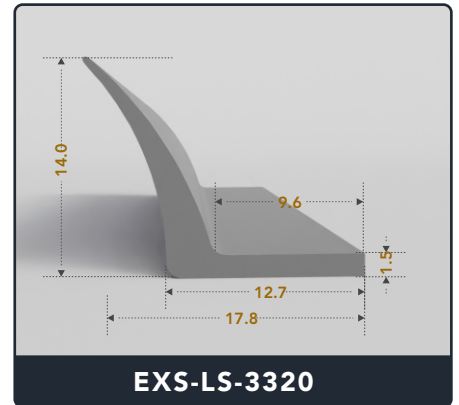

Contact Us :

☎ 317-559-2220 📠 317-350-1322
✉ info@exactseal.com 🌐 www.exactseal.com

Address :

Exactseal Inc 7601 E 88th Pl. Building 3B
Indianapolis, IN 46256