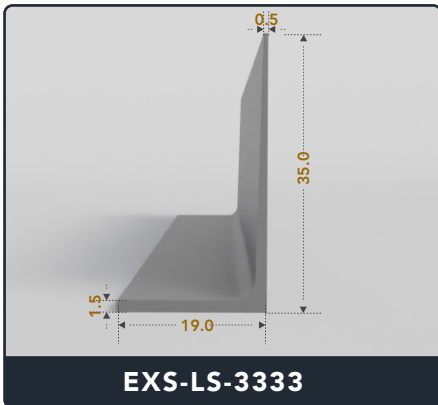

Contact Us :

☎ 317-559-2220 📠 317-350-1322
✉ info@exactseal.com 🌐 www.exactseal.com

Address :

Exactseal Inc 7601 E 88th Pl. Building 3B
Indianapolis, IN 46256