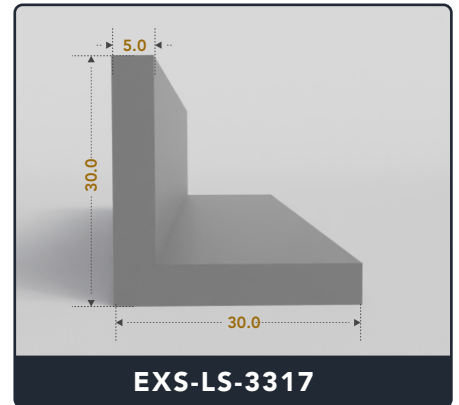

Contact Us :

☎ 317-559-2220 📠 317-350-1322
✉ info@exactseal.com 🌐 www.exactseal.com

Address :

Exactseal Inc 7601 E 88th Pl. Building 3B
Indianapolis, IN 46256