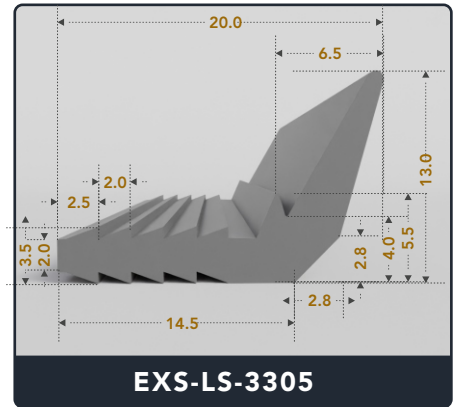

EXACT SEAL

L-SEALS

Contact Us :

☎ 317-559-2220 📠 317-350-1322

✉ info@exactseal.com 🌐 www.exactseal.com

Address :

Exactseal Inc 7601 E 88th Pl. Building 3B
Indianapolis, IN 46256

Contact Us :