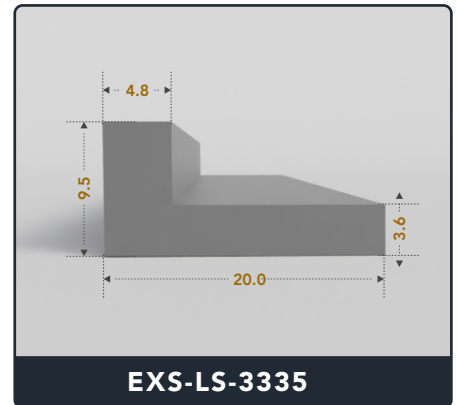

Contact Us :

☎ 317-559-2220 📠 317-350-1322
✉ info@exactseal.com 🌐 www.exactseal.com

Address :

Exactseal Inc 7601 E 88th Pl. Building 3B
Indianapolis, IN 46256