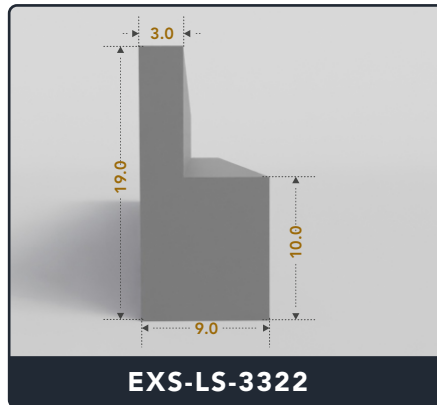

Contact Us :

☎ 317-559-2220 📠 317-350-1322
✉ info@exactseal.com 🌐 www.exactseal.com

Address :

Exactseal Inc 7601 E 88th Pl. Building 3B
Indianapolis, IN 46256