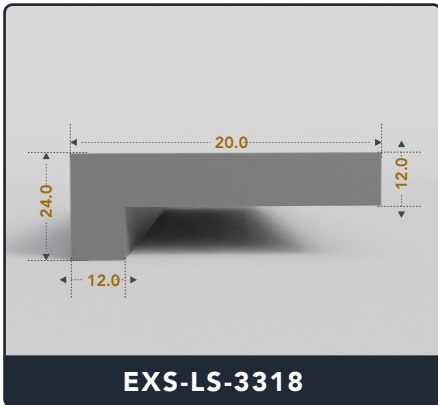

Contact Us :

☎ 317-559-2220 📠 317-350-1322
✉ info@exactseal.com 🌐 www.exactseal.com

Address :

Exactseal Inc 7601 E 88th Pl. Building 3B
Indianapolis, IN 46256