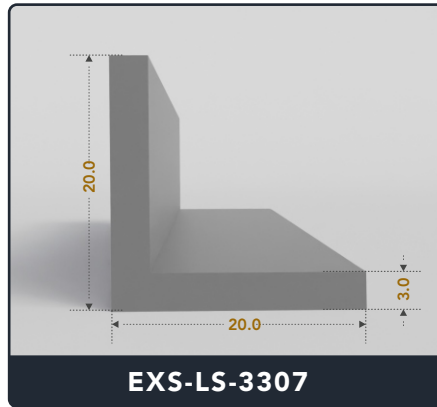

EXACT SEAL

L-SEALS

Contact Us :

☎ 317-559-2220 📠 317-350-1322

✉ info@exactseal.com 🌐 www.exactseal.com

Address :

Exactseal Inc 7601 E 88th Pl. Building 3B
Indianapolis, IN 46256

Contact Us :