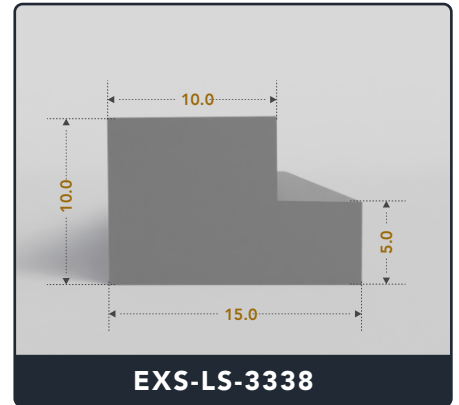

Address :

Exactseal Inc 7601 E 88th Pl. Building 3B
 Indianapolis, IN 46256

Contact Us :

☎ 317-559-2220 📠 317-350-1322
 ✉ info@exactseal.com 🌐 www.exactseal.com

Address :

Exactseal Inc 7601 E 88th Pl. Building 3B
 Indianapolis, IN 46256