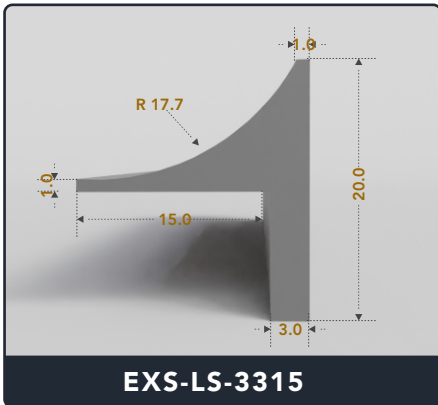

Contact Us :

☎ 317-559-2220 📠 317-350-1322
✉ info@exactseal.com 🌐 www.exactseal.com

Address :

Exactseal Inc 7601 E 88th Pl. Building 3B
Indianapolis, IN 46256