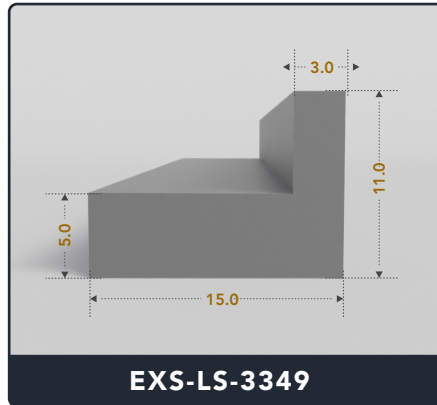

L Seals

Contact Us :

☎ 317-559-2220 📠 317-350-1322
✉ info@exactseal.com 🌐 www.exactseal.com

Address :

Exactseal Inc 7601 E 88th Pl. Building 3B
Indianapolis, IN 46256