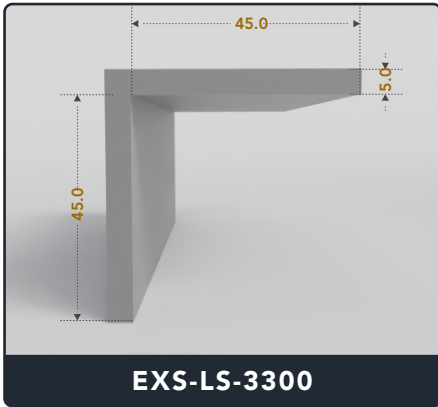

EXACT SEAL

L-SEALS

Contact Us :

☎ 317-559-2220 📠 317-350-1322

✉ info@exactseal.com 🌐 www.exactseal.com

Address :

Exactseal Inc 7601 E 88th Pl. Building 3B
Indianapolis, IN 46256

Contact Us :