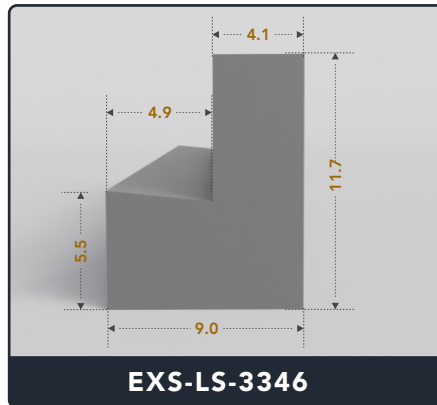

Address :

Exactseal Inc 7601 E 88th Pl. Building 3B
 Indianapolis, IN 46256

Contact Us :

☎ 317-559-2220 📠 317-350-1322
 ✉ info@exactseal.com 🌐 www.exactseal.com

Address :

Exactseal Inc 7601 E 88th Pl. Building 3B
 Indianapolis, IN 46256