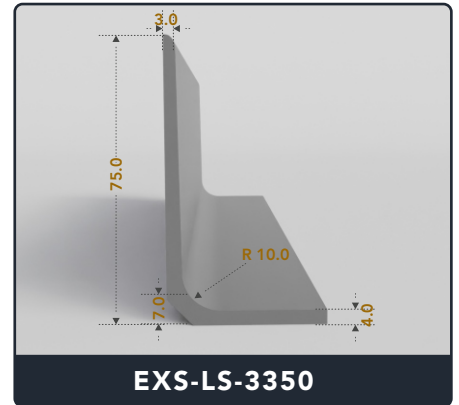

L Seals

Contact Us :

☎ 317-559-2220 📠 317-350-1322
✉ info@exactseal.com 🌐 www.exactseal.com

Address :

Exactseal Inc 7601 E 88th Pl. Building 3B
Indianapolis, IN 46256