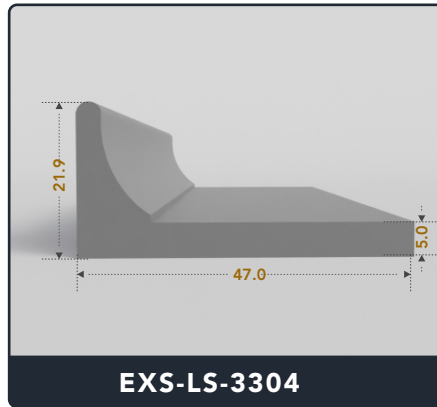

EXACT SEAL

L-SEALS

Contact Us :

☎ 317-559-2220 📠 317-350-1322

✉ info@exactseal.com 🌐 www.exactseal.com

Address :

Exactseal Inc 7601 E 88th Pl. Building 3B
Indianapolis, IN 46256

Contact Us :