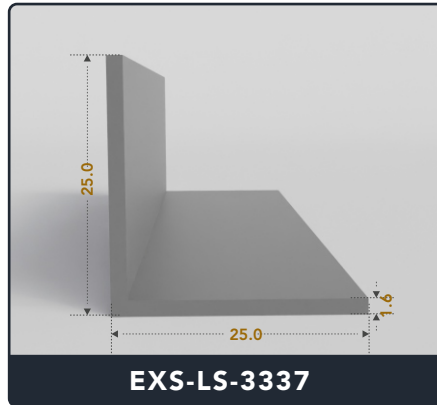

Address :

Exactseal Inc 7601 E 88th Pl. Building 3B
 Indianapolis, IN 46256

Contact Us :

☎ 317-559-2220 📠 317-350-1322
 ✉ info@exactseal.com 🌐 www.exactseal.com

Address :

Exactseal Inc 7601 E 88th Pl. Building 3B
 Indianapolis, IN 46256