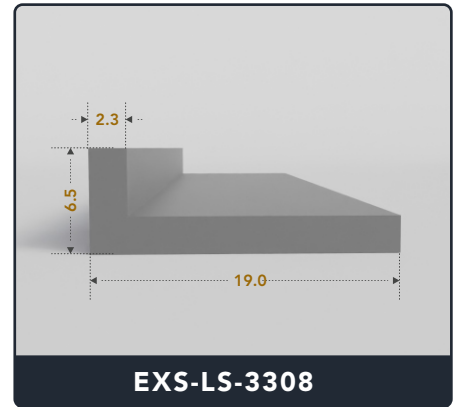

EXACT SEAL

L-SEALS

Contact Us :

☎ 317-559-2220 📠 317-350-1322

✉ info@exactseal.com 🌐 www.exactseal.com

Address :

Exactseal Inc 7601 E 88th Pl. Building 3B
Indianapolis, IN 46256

Contact Us :