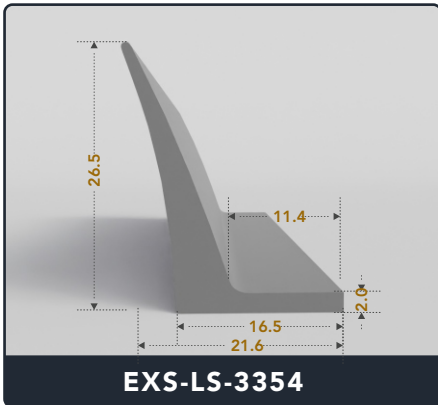

L Seals

Contact Us :

☎ 317-559-2220 📠 317-350-1322
✉ info@exactseal.com 🌐 www.exactseal.com

Address :

Exactseal Inc 7601 E 88th Pl. Building 3B
Indianapolis, IN 46256