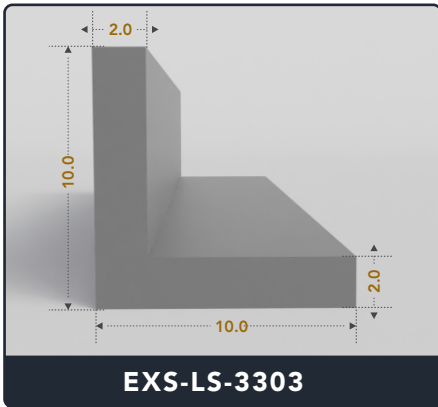

EXACT SEAL

L-SEALS

Contact Us :

☎ 317-559-2220 📠 317-350-1322

✉ info@exactseal.com 🌐 www.exactseal.com

Address :

Exactseal Inc 7601 E 88th Pl. Building 3B
Indianapolis, IN 46256

Contact Us :