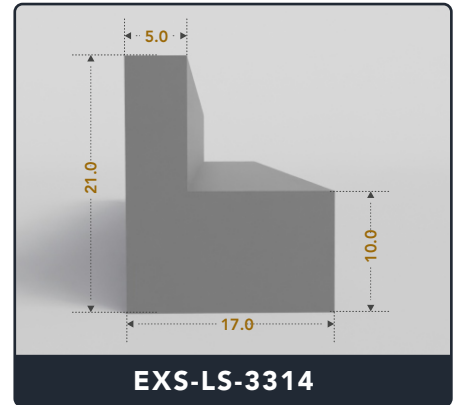

Contact Us :

☎ 317-559-2220 📠 317-350-1322
✉ info@exactseal.com 🌐 www.exactseal.com

Address :

Exactseal Inc 7601 E 88th Pl. Building 3B
Indianapolis, IN 46256