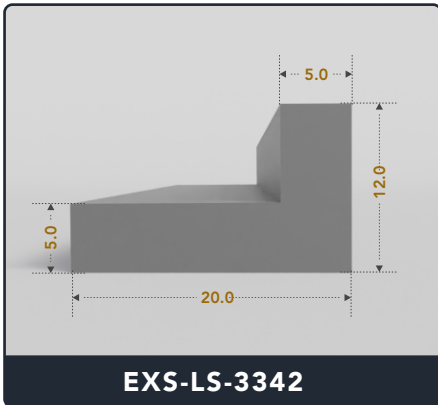

Address :

Exactseal Inc 7601 E 88th Pl. Building 3B
 Indianapolis, IN 46256

Contact Us :

☎ 317-559-2220 📠 317-350-1322
 ✉ info@exactseal.com 🌐 www.exactseal.com

Address :

Exactseal Inc 7601 E 88th Pl. Building 3B
 Indianapolis, IN 46256