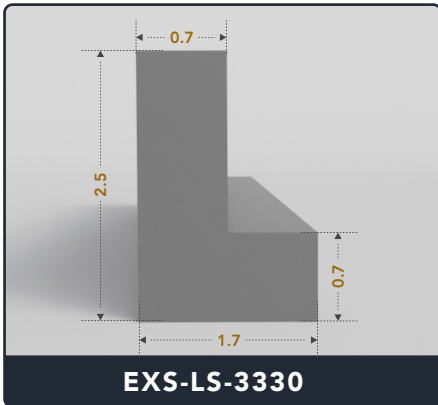

Contact Us :

☎ 317-559-2220 📠 317-350-1322
✉ info@exactseal.com 🌐 www.exactseal.com

Address :

Exactseal Inc 7601 E 88th Pl. Building 3B
Indianapolis, IN 46256