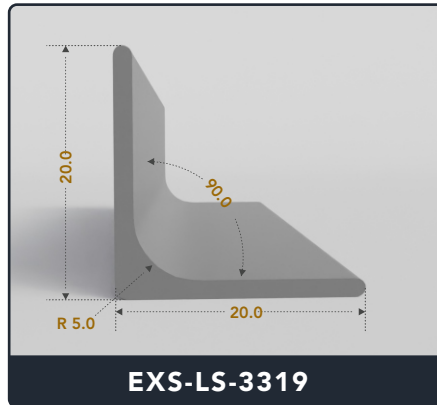

Contact Us :

☎ 317-559-2220 📠 317-350-1322
✉ info@exactseal.com 🌐 www.exactseal.com

Address :

Exactseal Inc 7601 E 88th Pl. Building 3B
Indianapolis, IN 46256