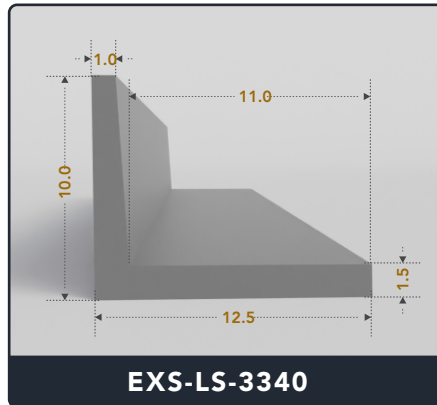

Address :

Exactseal Inc 7601 E 88th Pl. Building 3B
 Indianapolis, IN 46256

Contact Us :

☎ 317-559-2220 📠 317-350-1322
 ✉ info@exactseal.com 🌐 www.exactseal.com

Address :

Exactseal Inc 7601 E 88th Pl. Building 3B
 Indianapolis, IN 46256