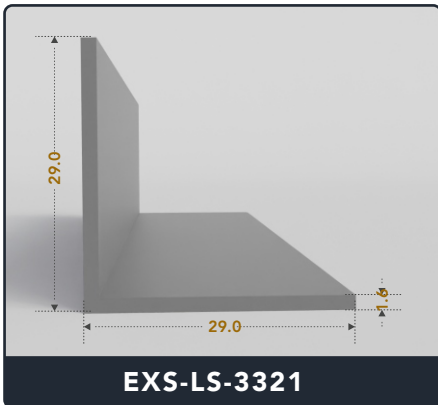

Contact Us :

☎ 317-559-2220 📠 317-350-1322
✉ info@exactseal.com 🌐 www.exactseal.com

Address :

Exactseal Inc 7601 E 88th Pl. Building 3B
Indianapolis, IN 46256