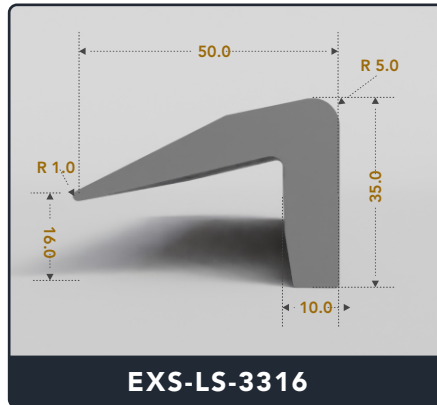

Contact Us :

☎ 317-559-2220 📠 317-350-1322
✉ info@exactseal.com 🌐 www.exactseal.com

Address :

Exactseal Inc 7601 E 88th Pl. Building 3B
Indianapolis, IN 46256