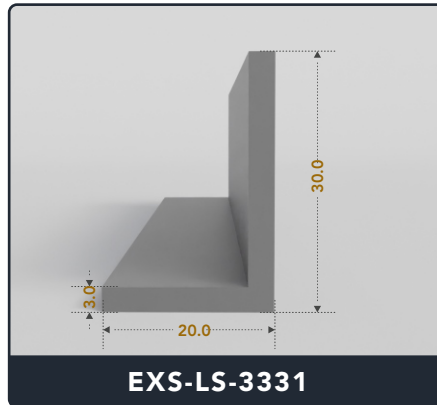

Contact Us :

☎ 317-559-2220 📠 317-350-1322
✉ info@exactseal.com 🌐 www.exactseal.com

Address :

Exactseal Inc 7601 E 88th Pl. Building 3B
Indianapolis, IN 46256