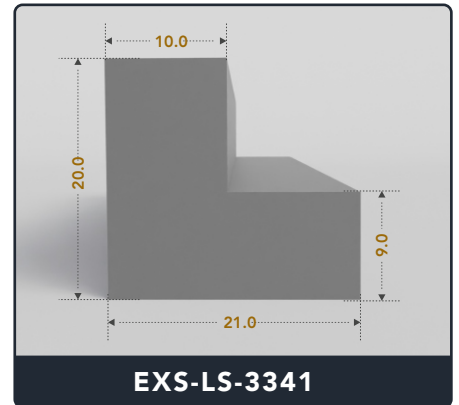

Address :

Exactseal Inc 7601 E 88th Pl. Building 3B
 Indianapolis, IN 46256

Contact Us :

☎ 317-559-2220 📠 317-350-1322
 ✉ info@exactseal.com 🌐 www.exactseal.com

Address :

Exactseal Inc 7601 E 88th Pl. Building 3B
 Indianapolis, IN 46256