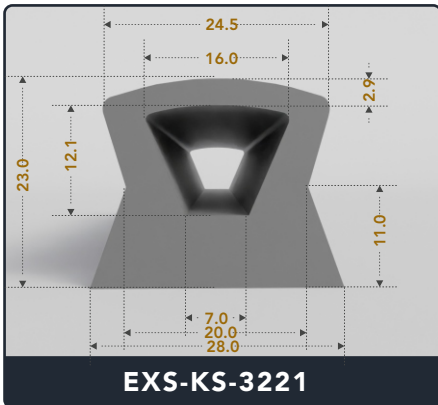

Keyhole Seals (Top Bulb)

Contact Us :

☎ 317-559-2220 📠 317-350-1322
✉ info@exactseal.com 🌐 www.exactseal.com

Address :

Exactseal Inc 7601 E 88th Pl. Building 3B
Indianapolis, IN 46256