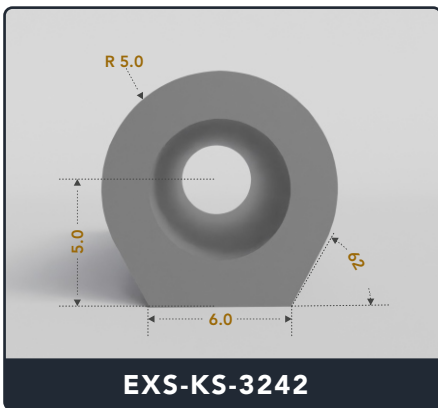

Keyhole Seals (Top Bulb)

Contact Us :

☎ 317-559-2220 📠 317-350-1322
✉ info@exactseal.com 🌐 www.exactseal.com

Address :

Exactseal Inc 7601 E 88th Pl. Building 3B
Indianapolis, IN 46256