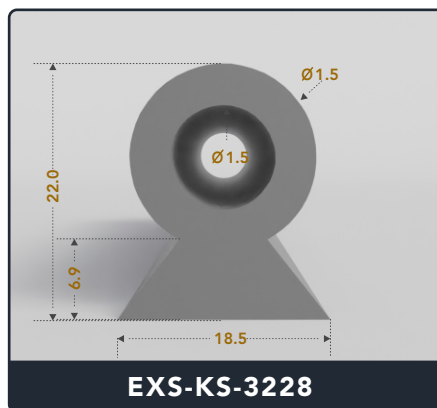

Keyhole Seals (Top Bulb)

Contact Us :

☎ 317-559-2220 📠 317-350-1322
✉ info@exactseal.com 🌐 www.exactseal.com

Address :

Exactseal Inc 7601 E 88th Pl. Building 3B
Indianapolis, IN 46256