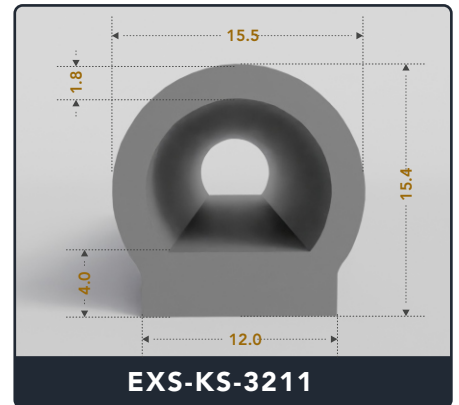

EXACT SEAL

KEYHOLE SEALS (TOP BULB)

Contact Us :

☎ 317-559-2220 🖨 317-350-1322

✉ info@exactseal.com 🌐 www.exactseal.com

Address :

Exactseal Inc 7601 E 88th Pl. Building 3B
Indianapolis, IN 46256

Keyhole Seals (Top Bulb)