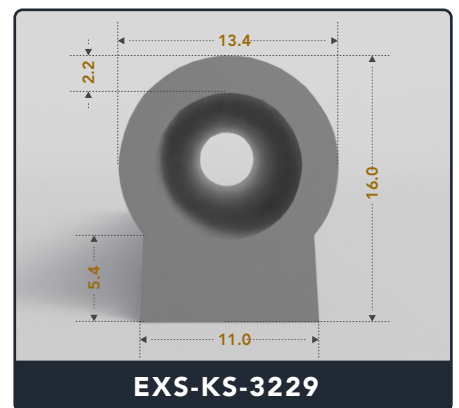

Keyhole Seals (Top Bulb)

Contact Us :

☎ 317-559-2220 📠 317-350-1322
✉ info@exactseal.com 🌐 www.exactseal.com

Address :

Exactseal Inc 7601 E 88th Pl. Building 3B
Indianapolis, IN 46256