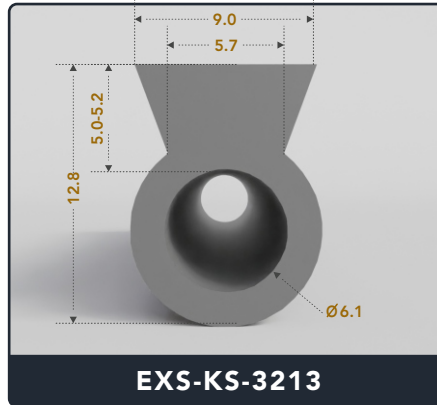

Keyhole Seals (Top Bulb)

Contact Us :

☎ 317-559-2220 📠 317-350-1322
✉ info@exactseal.com 🌐 www.exactseal.com

Address :

Exactseal Inc 7601 E 88th Pl. Building 3B
Indianapolis, IN 46256