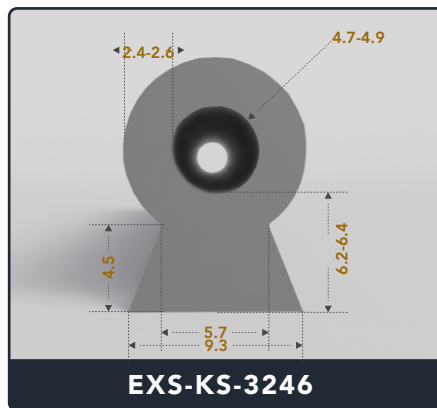

Keyhole Seals (Top Bulb)

Contact Us :

☎ 317-559-2220 📠 317-350-1322
✉ info@exactseal.com 🌐 www.exactseal.com

Address :

Exactseal Inc 7601 E 88th Pl. Building 3B
Indianapolis, IN 46256