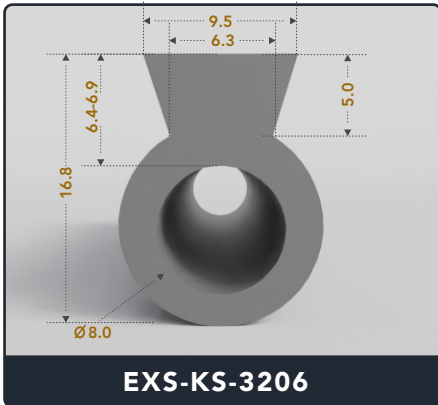

EXACT SEAL

KEYHOLE SEALS (TOP BULB)

Contact Us :

☎ 317-559-2220 🖨 317-350-1322

✉ info@exactseal.com 🌐 www.exactseal.com

Address :

Exactseal Inc 7601 E 88th Pl. Building 3B
Indianapolis, IN 46256

Keyhole Seals (Top Bulb)