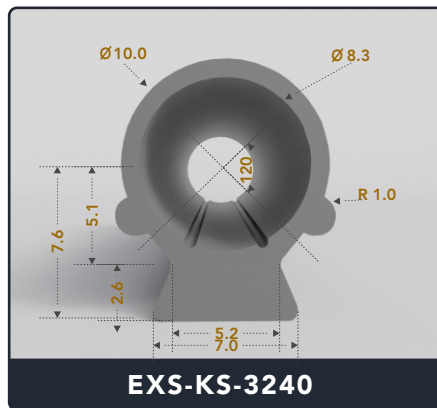

Keyhole Seals (Top Bulb)

Contact Us :

☎ 317-559-2220 📠 317-350-1322
✉ info@exactseal.com 🌐 www.exactseal.com

Address :

Exactseal Inc 7601 E 88th Pl. Building 3B
Indianapolis, IN 46256