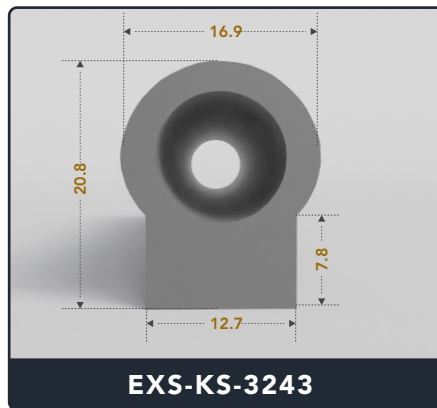

Keyhole Seals (Top Bulb)

Contact Us :

☎ 317-559-2220 📠 317-350-1322
✉ info@exactseal.com 🌐 www.exactseal.com

Address :

Exactseal Inc 7601 E 88th Pl. Building 3B
Indianapolis, IN 46256