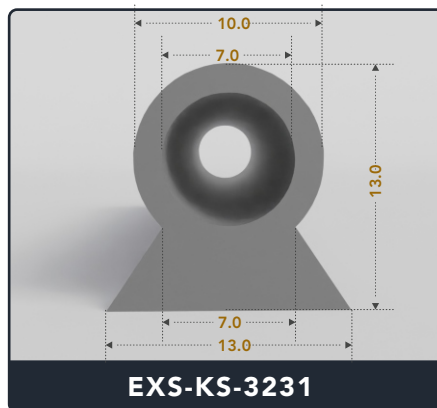

Keyhole Seals (Top Bulb)

Contact Us :

☎ 317-559-2220 📠 317-350-1322
✉ info@exactseal.com 🌐 www.exactseal.com

Address :

Exactseal Inc 7601 E 88th Pl. Building 3B
Indianapolis, IN 46256