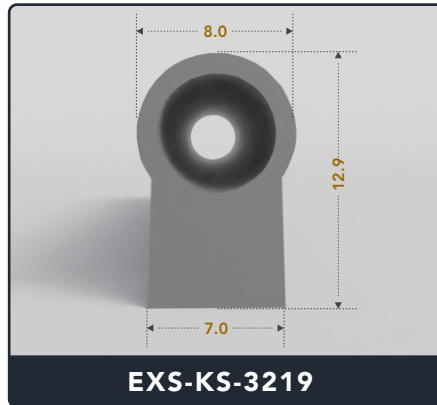

Keyhole Seals (Top Bulb)

Contact Us :

☎ 317-559-2220 📠 317-350-1322
✉ info@exactseal.com 🌐 www.exactseal.com

Address :

Exactseal Inc 7601 E 88th Pl. Building 3B
Indianapolis, IN 46256