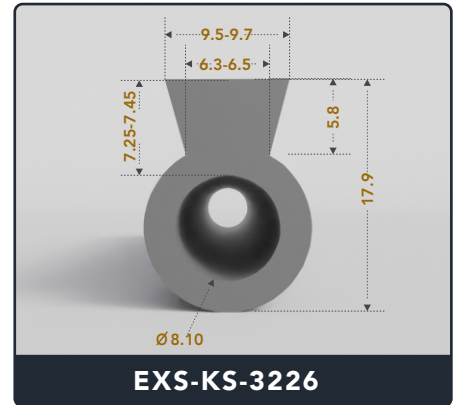

Keyhole Seals (Top Bulb)

Contact Us :

☎ 317-559-2220 📠 317-350-1322
✉ info@exactseal.com 🌐 www.exactseal.com

Address :

Exactseal Inc 7601 E 88th Pl. Building 3B
Indianapolis, IN 46256