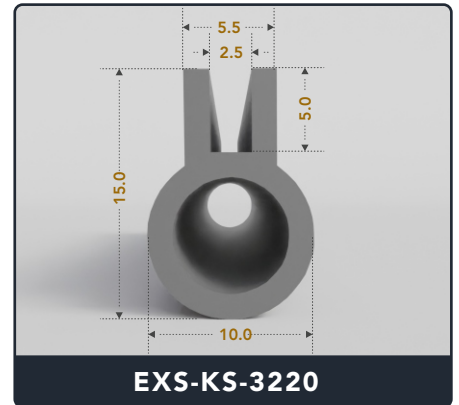

Keyhole Seals (Top Bulb)

Contact Us :

☎ 317-559-2220 📠 317-350-1322
✉ info@exactseal.com 🌐 www.exactseal.com

Address :

Exactseal Inc 7601 E 88th Pl. Building 3B
Indianapolis, IN 46256