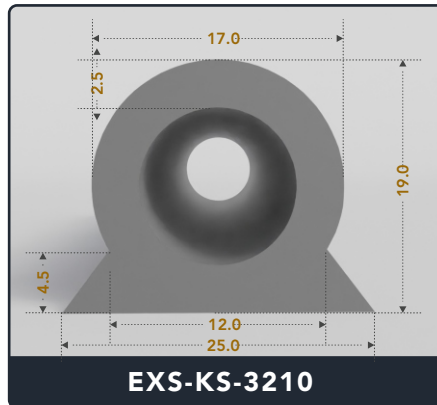

EXACT SEAL

KEYHOLE SEALS (TOP BULB)

Contact Us :

☎ 317-559-2220 🖨 317-350-1322

✉ info@exactseal.com 🌐 www.exactseal.com

Address :

Exactseal Inc 7601 E 88th Pl. Building 3B
Indianapolis, IN 46256

Keyhole Seals (Top Bulb)