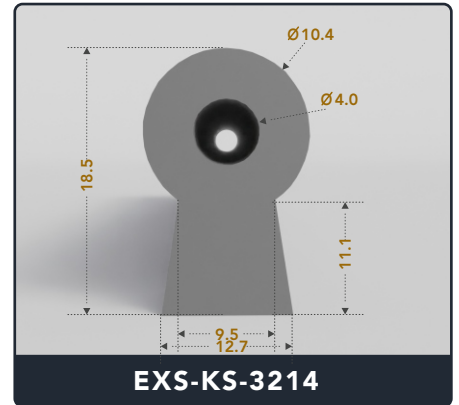

Keyhole Seals (Top Bulb)

Contact Us :

☎ 317-559-2220 📠 317-350-1322
✉ info@exactseal.com 🌐 www.exactseal.com

Address :

Exactseal Inc 7601 E 88th Pl. Building 3B
Indianapolis, IN 46256