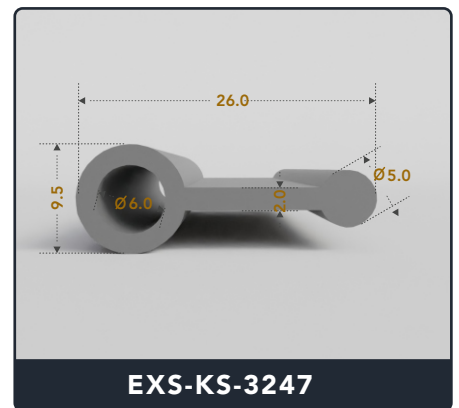

Keyhole Seals (Top Bulb)

Contact Us :

☎ 317-559-2220 📠 317-350-1322
✉ info@exactseal.com 🌐 www.exactseal.com

Address :

Exactseal Inc 7601 E 88th Pl. Building 3B
Indianapolis, IN 46256