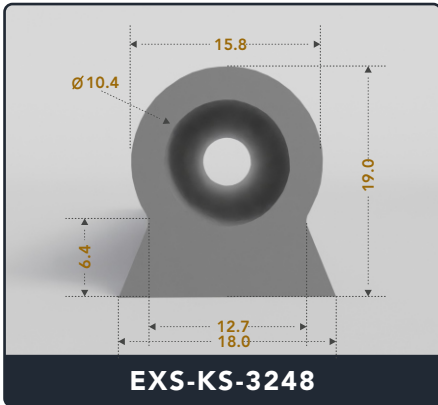

Keyhole Seals (Top Bulb)

Contact Us :

☎ 317-559-2220 📠 317-350-1322
 ✉ info@exactseal.com 🌐 www.exactseal.com

Address :

Exactseal Inc 7601 E 88th Pl. Building 3B
 Indianapolis, IN 46256

Keyhole Seals (Top Bulb)