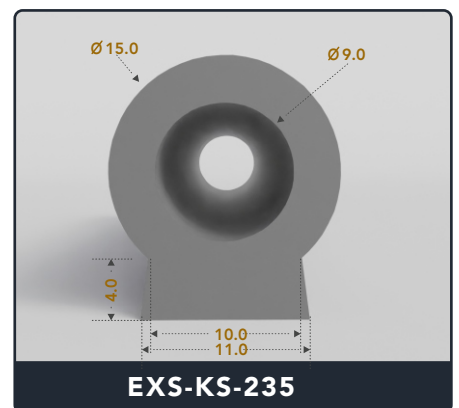

Keyhole Seals (Top Bulb)

Contact Us :

☎ 317-559-2220 📠 317-350-1322
✉ info@exactseal.com 🌐 www.exactseal.com

Address :

Exactseal Inc 7601 E 88th Pl. Building 3B
Indianapolis, IN 46256