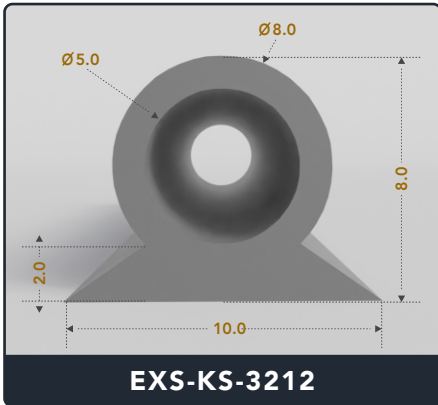

Keyhole Seals (Top Bulb)

Contact Us :

☎ 317-559-2220 📠 317-350-1322
✉ info@exactseal.com 🌐 www.exactseal.com

Address :

Exactseal Inc 7601 E 88th Pl. Building 3B
Indianapolis, IN 46256