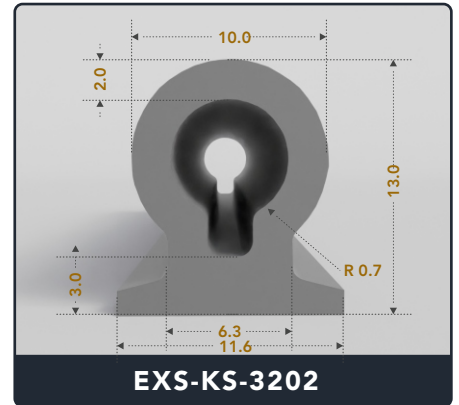

EXACT SEAL

KEYHOLE SEALS (TOP BULB)

Contact Us :

☎ 317-559-2220 🖨 317-350-1322

✉ info@exactseal.com 🌐 www.exactseal.com

Address :

Exactseal Inc 7601 E 88th Pl. Building 3B
Indianapolis, IN 46256

Keyhole Seals (Top Bulb)