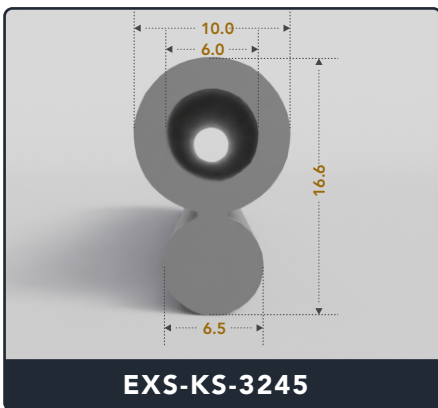

Keyhole Seals (Top Bulb)

Contact Us :

☎ 317-559-2220 📠 317-350-1322
✉ info@exactseal.com 🌐 www.exactseal.com

Address :

Exactseal Inc 7601 E 88th Pl. Building 3B
Indianapolis, IN 46256