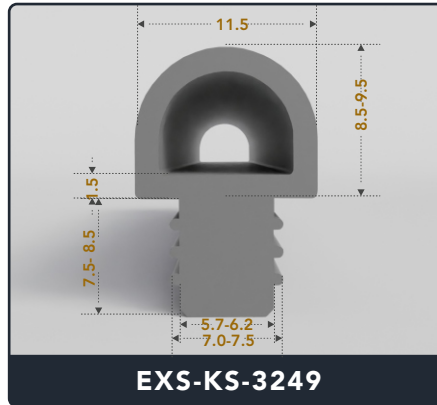

Keyhole Seals (Top Bulb)

Contact Us :

☎ 317-559-2220 📠 317-350-1322
 ✉ info@exactseal.com 🌐 www.exactseal.com

Address :

Exactseal Inc 7601 E 88th Pl. Building 3B
 Indianapolis, IN 46256

Keyhole Seals (Top Bulb)