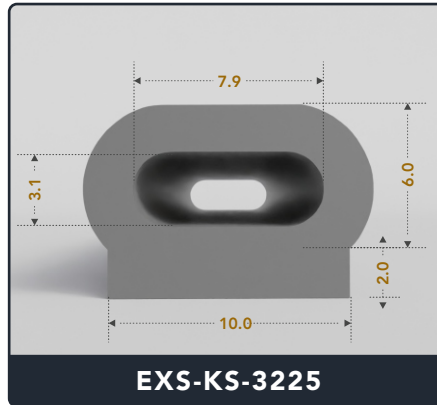

Keyhole Seals (Top Bulb)

Contact Us :

☎ 317-559-2220 📠 317-350-1322
✉ info@exactseal.com 🌐 www.exactseal.com

Address :

Exactseal Inc 7601 E 88th Pl. Building 3B
Indianapolis, IN 46256