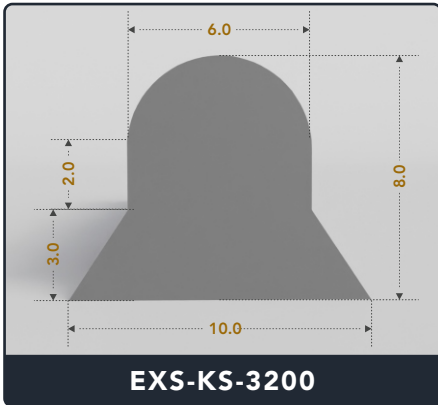

EXACT SEAL

KEYHOLE SEALS (TOP BULB)

Contact Us :

☎ 317-559-2220 🖨 317-350-1322

✉ info@exactseal.com 🌐 www.exactseal.com

Address :

Exactseal Inc 7601 E 88th Pl. Building 3B
Indianapolis, IN 46256

Keyhole Seals (Top Bulb)