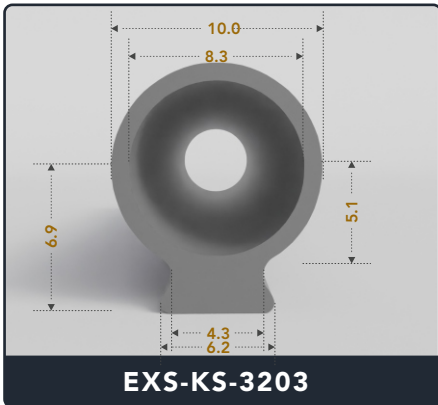

EXACT SEAL

KEYHOLE SEALS (TOP BULB)

Contact Us :

☎ 317-559-2220 🖨 317-350-1322

✉ info@exactseal.com 🌐 www.exactseal.com

Address :

Exactseal Inc 7601 E 88th Pl. Building 3B
Indianapolis, IN 46256

Keyhole Seals (Top Bulb)