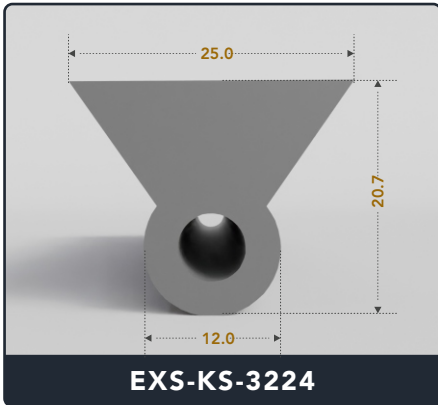

Keyhole Seals (Top Bulb)

Contact Us :

☎ 317-559-2220 📠 317-350-1322
✉ info@exactseal.com 🌐 www.exactseal.com

Address :

Exactseal Inc 7601 E 88th Pl. Building 3B
Indianapolis, IN 46256