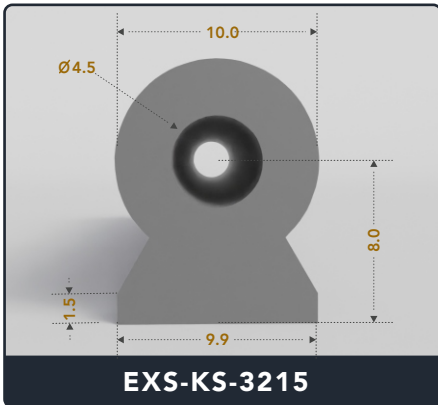

Keyhole Seals (Top Bulb)

Contact Us :

☎ 317-559-2220 📠 317-350-1322
✉ info@exactseal.com 🌐 www.exactseal.com

Address :

Exactseal Inc 7601 E 88th Pl. Building 3B
Indianapolis, IN 46256