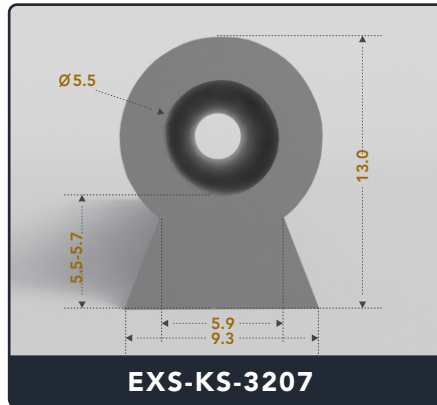

EXACT SEAL

KEYHOLE SEALS (TOP BULB)

Contact Us :

☎ 317-559-2220 🖨 317-350-1322

✉ info@exactseal.com 🌐 www.exactseal.com

Address :

Exactseal Inc 7601 E 88th Pl. Building 3B
Indianapolis, IN 46256

Keyhole Seals (Top Bulb)