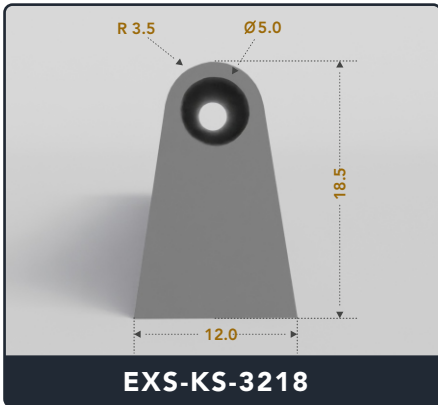

Keyhole Seals (Top Bulb)

Contact Us :

☎ 317-559-2220 📠 317-350-1322
✉ info@exactseal.com 🌐 www.exactseal.com

Address :

Exactseal Inc 7601 E 88th Pl. Building 3B
Indianapolis, IN 46256