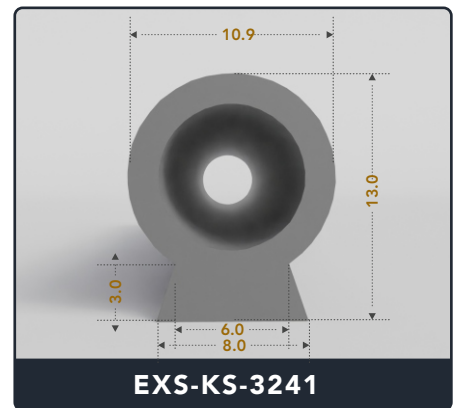

Keyhole Seals (Top Bulb)

Contact Us :

☎ 317-559-2220 📠 317-350-1322
✉ info@exactseal.com 🌐 www.exactseal.com

Address :

Exactseal Inc 7601 E 88th Pl. Building 3B
Indianapolis, IN 46256