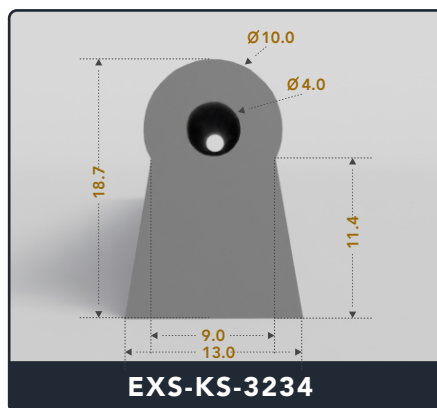

Keyhole Seals (Top Bulb)

Contact Us :

☎ 317-559-2220 📠 317-350-1322
✉ info@exactseal.com 🌐 www.exactseal.com

Address :

Exactseal Inc 7601 E 88th Pl. Building 3B
Indianapolis, IN 46256