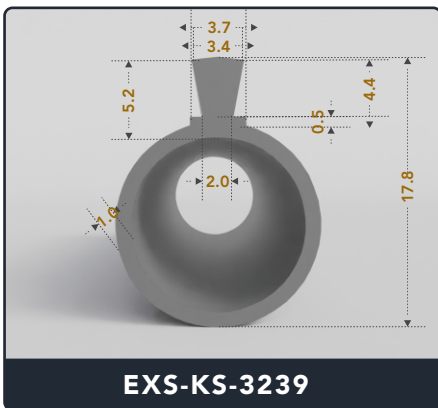

Keyhole Seals (Top Bulb)

Contact Us :

☎ 317-559-2220 📠 317-350-1322
✉ info@exactseal.com 🌐 www.exactseal.com

Address :

Exactseal Inc 7601 E 88th Pl. Building 3B
Indianapolis, IN 46256