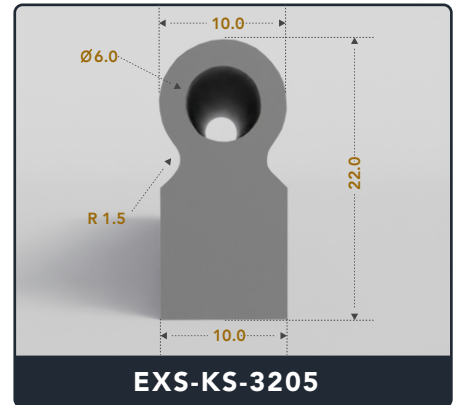

EXACT SEAL

KEYHOLE SEALS (TOP BULB)

Contact Us :

☎ 317-559-2220 🖨 317-350-1322

✉ info@exactseal.com 🌐 www.exactseal.com

Address :

Exactseal Inc 7601 E 88th Pl. Building 3B
Indianapolis, IN 46256

Keyhole Seals (Top Bulb)