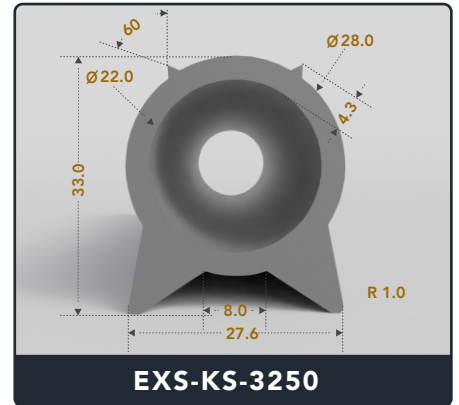

Keyhole Seals (Top Bulb)

Contact Us :

☎ 317-559-2220 📠 317-350-1322
 ✉ info@exactseal.com 🌐 www.exactseal.com

Address :

Exactseal Inc 7601 E 88th Pl. Building 3B
 Indianapolis, IN 46256

Keyhole Seals (Top Bulb)