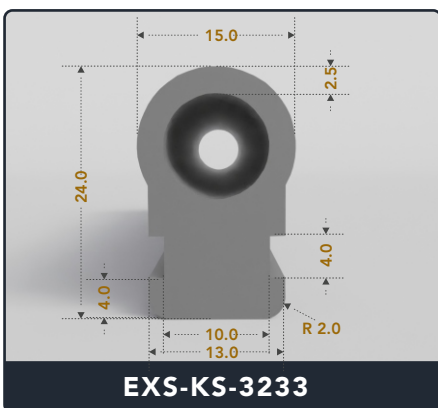

Keyhole Seals (Top Bulb)

Contact Us :

☎ 317-559-2220 📠 317-350-1322
✉ info@exactseal.com 🌐 www.exactseal.com

Address :

Exactseal Inc 7601 E 88th Pl. Building 3B
Indianapolis, IN 46256