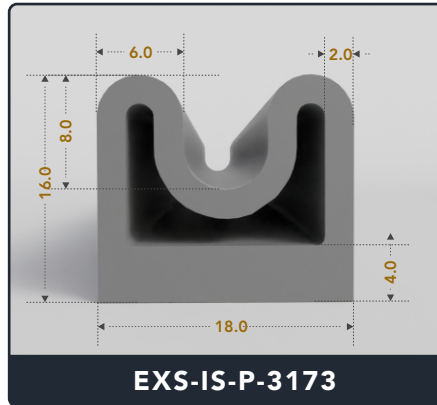

Inflatable Seals (Pneumatic)

Contact Us :

☎ 317-559-2220 📠 317-350-1322
✉ info@exactseal.com 🌐 www.exactseal.com

Address :

Exactseal Inc 7601 E 88th Pl. Building 3B
Indianapolis, IN 46256