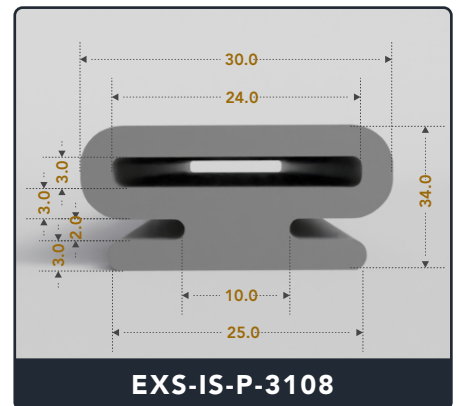

EXACT SEAL

INFLATABLE SEALS (PNEUMATIC)

Contact Us :

☎ 317-559-2220 🖨 317-350-1322

✉ info@exactseal.com 🌐 www.exactseal.com

Address :

Exactseal Inc 7601 E 88th Pl. Building 3B
Indianapolis, IN 46256

Inflatable Seals (Pneumatic)