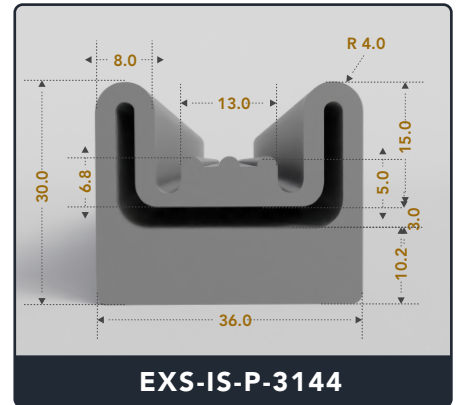

Inflatable Seals (Pneumatic)

Contact Us :

☎ 317-559-2220 📠 317-350-1322
✉ info@exactseal.com 🌐 www.exactseal.com

Address :

Exactseal Inc 7601 E 88th Pl. Building 3B
Indianapolis, IN 46256