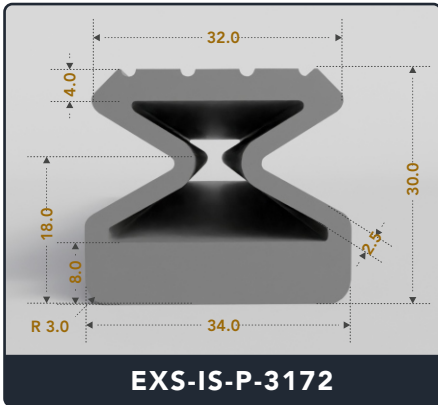

Inflatable Seals (Pneumatic)

Contact Us :

☎ 317-559-2220 📠 317-350-1322
✉ info@exactseal.com 🌐 www.exactseal.com

Address :

Exactseal Inc 7601 E 88th Pl. Building 3B
Indianapolis, IN 46256