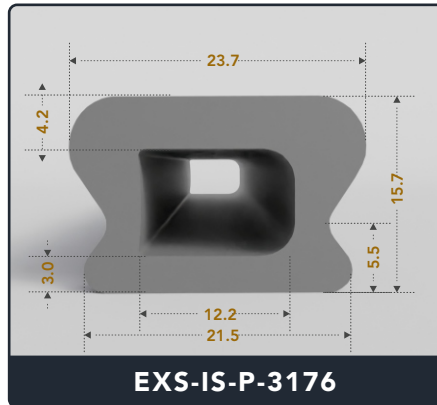

Inflatable Seals (Pneumatic)

Contact Us :

☎ 317-559-2220 📠 317-350-1322
✉ info@exactseal.com 🌐 www.exactseal.com

Address :

Exactseal Inc 7601 E 88th Pl. Building 3B
Indianapolis, IN 46256