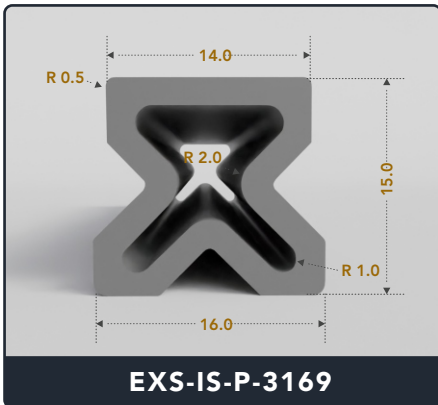

Inflatable Seals (Pneumatic)

Contact Us :

☎ 317-559-2220 📠 317-350-1322
✉ info@exactseal.com 🌐 www.exactseal.com

Address :

Exactseal Inc 7601 E 88th Pl. Building 3B
Indianapolis, IN 46256