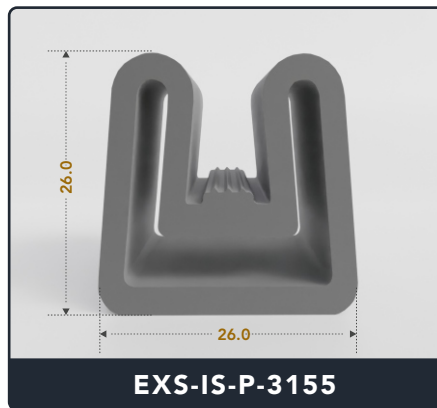

Inflatable Seals (Pneumatic)

Contact Us :

☎ 317-559-2220 📠 317-350-1322
 ✉ info@exactseal.com 🌐 www.exactseal.com

Address :

Exactseal Inc 7601 E 88th Pl. Building 3B
 Indianapolis, IN 46256

Inflatable Seals (Pneumatic)