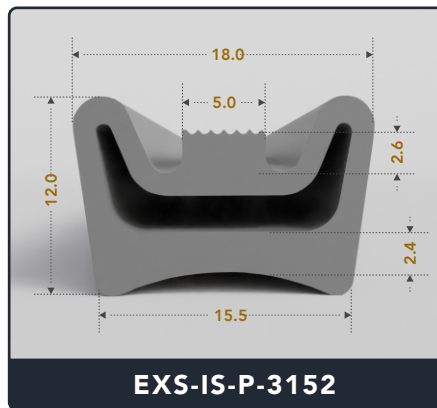

Inflatable Seals (Pneumatic)

Contact Us :

☎ 317-559-2220 📠 317-350-1322
 ✉ info@exactseal.com 🌐 www.exactseal.com

Address :

Exactseal Inc 7601 E 88th Pl. Building 3B
 Indianapolis, IN 46256

Inflatable Seals (Pneumatic)