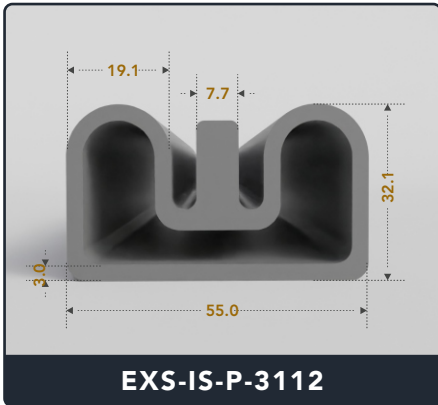

Inflatable Seals (Pneumatic)

Contact Us :

☎ 317-559-2220 📠 317-350-1322
✉ info@exactseal.com 🌐 www.exactseal.com

Address :

Exactseal Inc 7601 E 88th Pl. Building 3B
Indianapolis, IN 46256