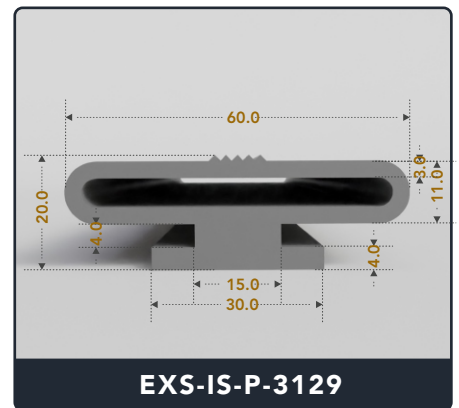

Inflatable Seals (Pneumatic)

Contact Us :

☎ 317-559-2220 📠 317-350-1322
✉ info@exactseal.com 🌐 www.exactseal.com

Address :

Exactseal Inc 7601 E 88th Pl. Building 3B
Indianapolis, IN 46256