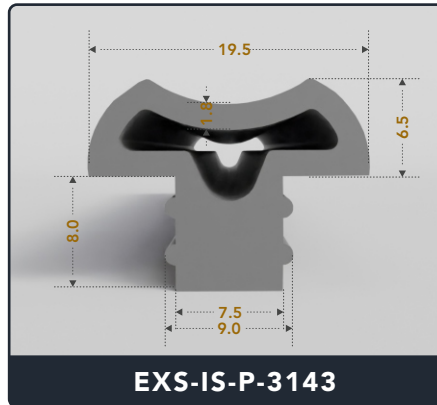

Inflatable Seals (Pneumatic)

Contact Us :

☎ 317-559-2220 📠 317-350-1322
✉ info@exactseal.com 🌐 www.exactseal.com

Address :

Exactseal Inc 7601 E 88th Pl. Building 3B
Indianapolis, IN 46256