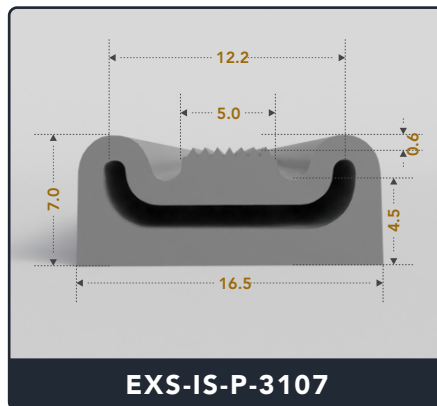

EXACT SEAL

INFLATABLE SEALS (PNEUMATIC)

Contact Us :

☎ 317-559-2220 🖨 317-350-1322

✉ info@exactseal.com 🌐 www.exactseal.com

Address :

Exactseal Inc 7601 E 88th Pl. Building 3B
Indianapolis, IN 46256

Inflatable Seals (Pneumatic)