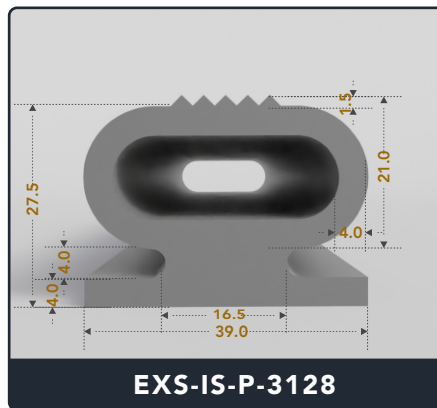

Inflatable Seals (Pneumatic)

Contact Us :

☎ 317-559-2220 📠 317-350-1322
✉ info@exactseal.com 🌐 www.exactseal.com

Address :

Exactseal Inc 7601 E 88th Pl. Building 3B
Indianapolis, IN 46256