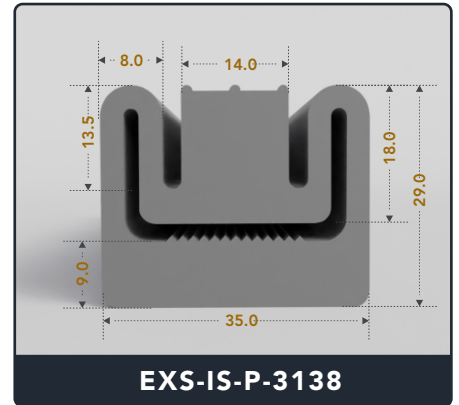

Inflatable Seals (Pneumatic)

Contact Us :

☎ 317-559-2220 📠 317-350-1322
✉ info@exactseal.com 🌐 www.exactseal.com

Address :

Exactseal Inc 7601 E 88th Pl. Building 3B
Indianapolis, IN 46256