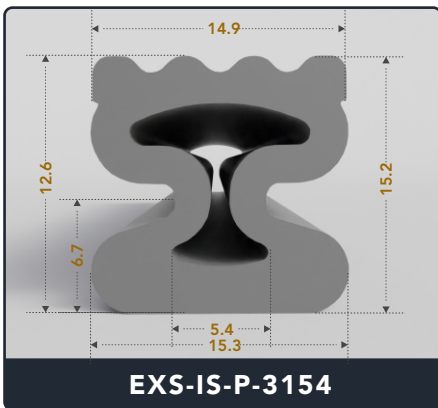

Inflatable Seals (Pneumatic)

Contact Us :

☎ 317-559-2220 📠 317-350-1322
 ✉ info@exactseal.com 🌐 www.exactseal.com

Address :

Exactseal Inc 7601 E 88th Pl. Building 3B
 Indianapolis, IN 46256

Inflatable Seals (Pneumatic)