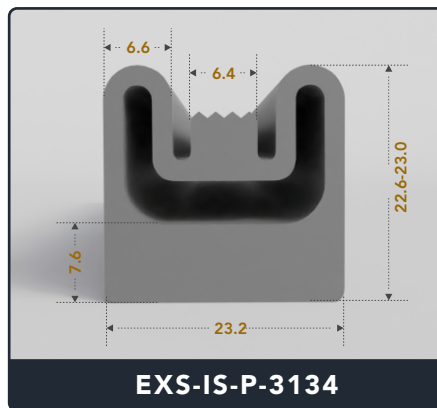

Inflatable Seals (Pneumatic)

Contact Us :

☎ 317-559-2220 📠 317-350-1322
✉ info@exactseal.com 🌐 www.exactseal.com

Address :

Exactseal Inc 7601 E 88th Pl. Building 3B
Indianapolis, IN 46256