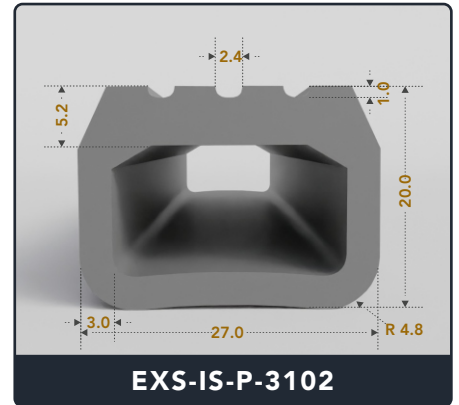

EXACT SEAL

INFLATABLE SEALS (PNEUMATIC)

Contact Us :

☎ 317-559-2220 🖨 317-350-1322

✉ info@exactseal.com 🌐 www.exactseal.com

Address :

Exactseal Inc 7601 E 88th Pl. Building 3B
Indianapolis, IN 46256

Inflatable Seals (Pneumatic)