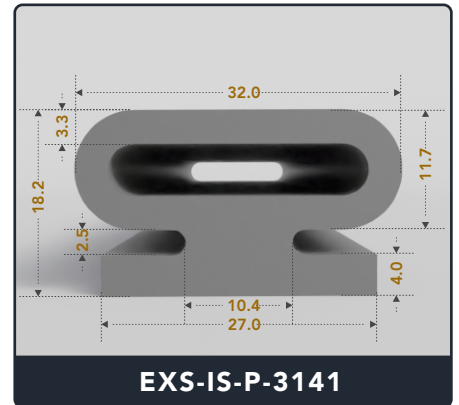

Inflatable Seals (Pneumatic)

Contact Us :

☎ 317-559-2220 📠 317-350-1322
✉ info@exactseal.com 🌐 www.exactseal.com

Address :

Exactseal Inc 7601 E 88th Pl. Building 3B
Indianapolis, IN 46256