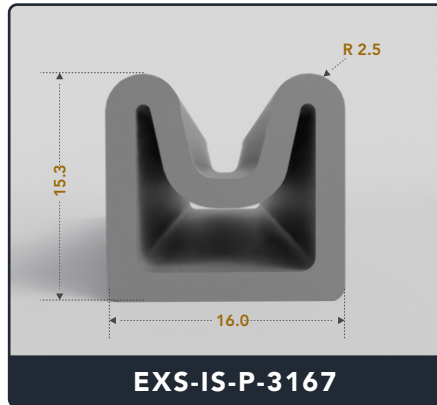

Inflatable Seals (Pneumatic)

Contact Us :

☎ 317-559-2220 📠 317-350-1322
✉ info@exactseal.com 🌐 www.exactseal.com

Address :

Exactseal Inc 7601 E 88th Pl. Building 3B
Indianapolis, IN 46256