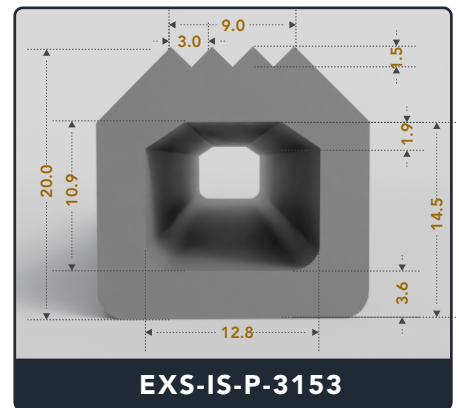

Inflatable Seals (Pneumatic)

Contact Us :

☎ 317-559-2220 📠 317-350-1322
 ✉ info@exactseal.com 🌐 www.exactseal.com

Address :

Exactseal Inc 7601 E 88th Pl. Building 3B
 Indianapolis, IN 46256

Inflatable Seals (Pneumatic)