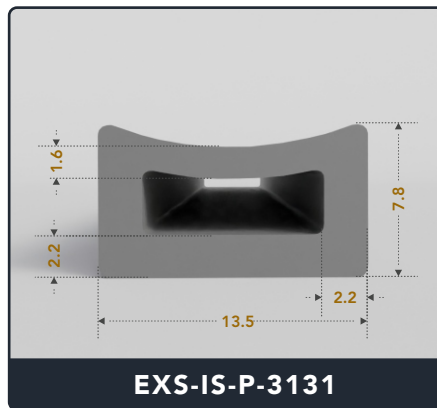

Inflatable Seals (Pneumatic)

Contact Us :

☎ 317-559-2220 📠 317-350-1322
✉ info@exactseal.com 🌐 www.exactseal.com

Address :

Exactseal Inc 7601 E 88th Pl. Building 3B
Indianapolis, IN 46256