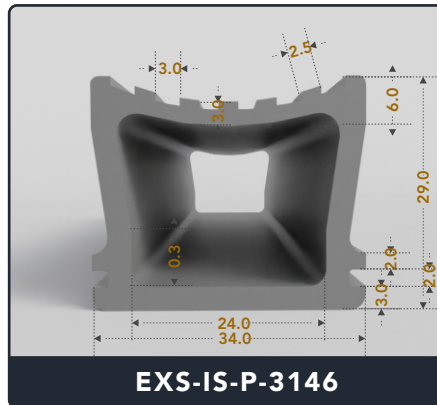

Inflatable Seals (Pneumatic)

Contact Us :

☎ 317-559-2220 📠 317-350-1322
✉ info@exactseal.com 🌐 www.exactseal.com

Address :

Exactseal Inc 7601 E 88th Pl. Building 3B
Indianapolis, IN 46256