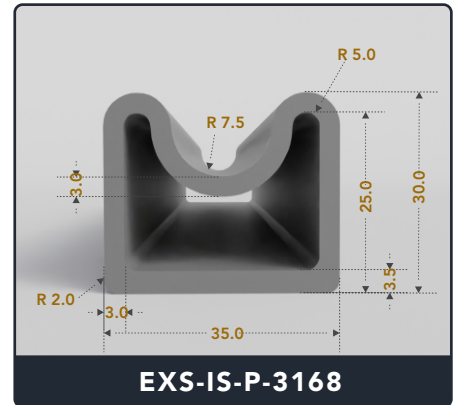

Inflatable Seals (Pneumatic)

Contact Us :

☎ 317-559-2220 📠 317-350-1322
✉ info@exactseal.com 🌐 www.exactseal.com

Address :

Exactseal Inc 7601 E 88th Pl. Building 3B
Indianapolis, IN 46256