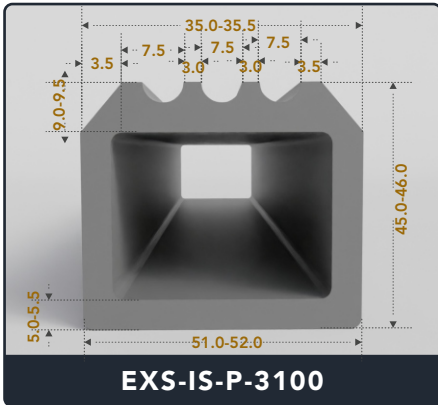

EXACT SEAL

INFLATABLE SEALS (PNEUMATIC)

Contact Us :

☎ 317-559-2220 🖨 317-350-1322

✉ info@exactseal.com 🌐 www.exactseal.com

Address :

Exactseal Inc 7601 E 88th Pl. Building 3B
Indianapolis, IN 46256

Inflatable Seals (Pneumatic)