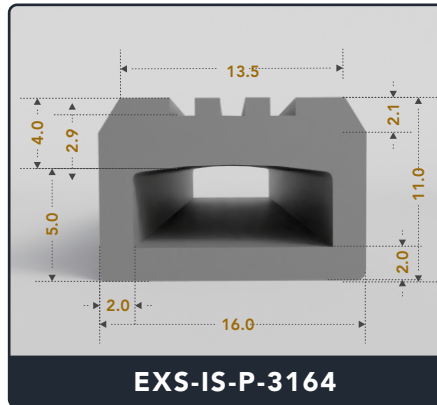

Inflatable Seals (Pneumatic)

Contact Us :

☎ 317-559-2220 📠 317-350-1322
✉ info@exactseal.com 🌐 www.exactseal.com

Address :

Exactseal Inc 7601 E 88th Pl. Building 3B
Indianapolis, IN 46256