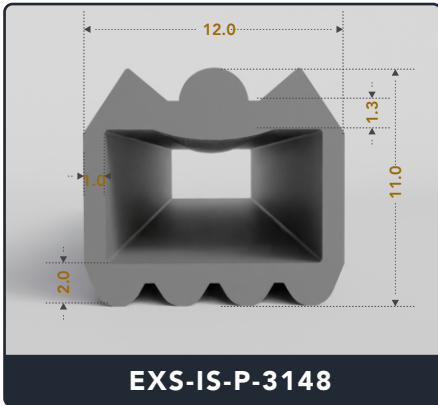

Inflatable Seals (Pneumatic)

Contact Us :

☎ 317-559-2220 📠 317-350-1322
 ✉ info@exactseal.com 🌐 www.exactseal.com

Address :

Exactseal Inc 7601 E 88th Pl. Building 3B
 Indianapolis, IN 46256

Inflatable Seals (Pneumatic)