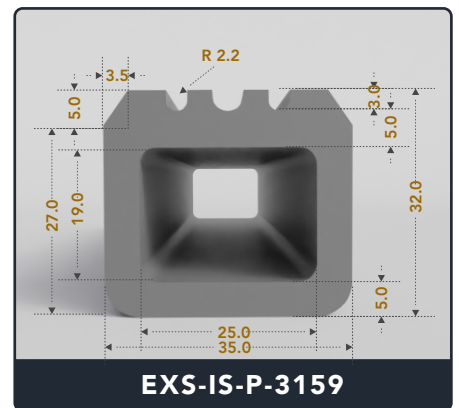

Inflatable Seals (Pneumatic)

Contact Us :

☎ 317-559-2220 📠 317-350-1322
 ✉ info@exactseal.com 🌐 www.exactseal.com

Address :

Exactseal Inc 7601 E 88th Pl. Building 3B
 Indianapolis, IN 46256

Inflatable Seals (Pneumatic)