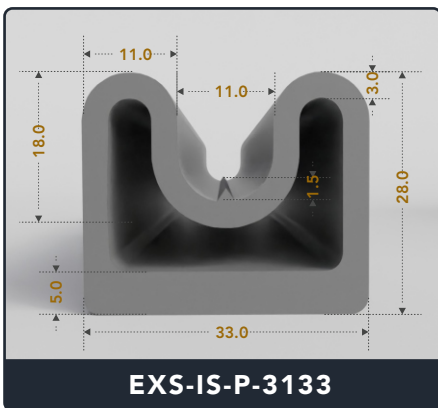

Inflatable Seals (Pneumatic)

Contact Us :

☎ 317-559-2220 📠 317-350-1322
✉ info@exactseal.com 🌐 www.exactseal.com

Address :

Exactseal Inc 7601 E 88th Pl. Building 3B
Indianapolis, IN 46256