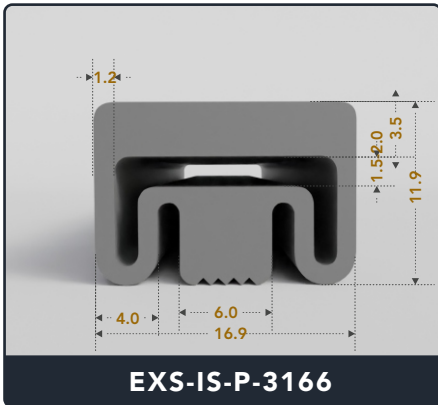

Inflatable Seals (Pneumatic)

Contact Us :

☎ 317-559-2220 📠 317-350-1322
✉ info@exactseal.com 🌐 www.exactseal.com

Address :

Exactseal Inc 7601 E 88th Pl. Building 3B
Indianapolis, IN 46256