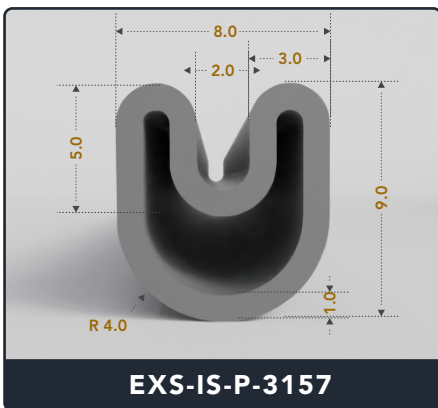

Inflatable Seals (Pneumatic)

Contact Us :

☎ 317-559-2220 📠 317-350-1322
 ✉ info@exactseal.com 🌐 www.exactseal.com

Address :

Exactseal Inc 7601 E 88th Pl. Building 3B
 Indianapolis, IN 46256

Inflatable Seals (Pneumatic)