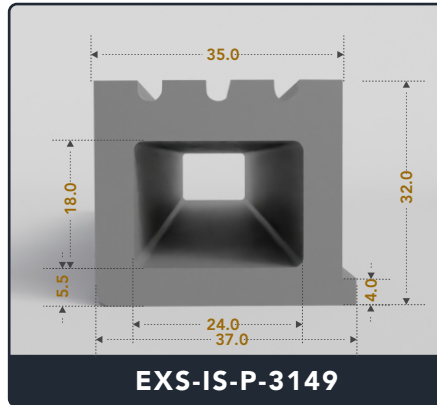

Inflatable Seals (Pneumatic)

Contact Us :

☎ 317-559-2220 📠 317-350-1322
 ✉ info@exactseal.com 🌐 www.exactseal.com

Address :

Exactseal Inc 7601 E 88th Pl. Building 3B
 Indianapolis, IN 46256

Inflatable Seals (Pneumatic)