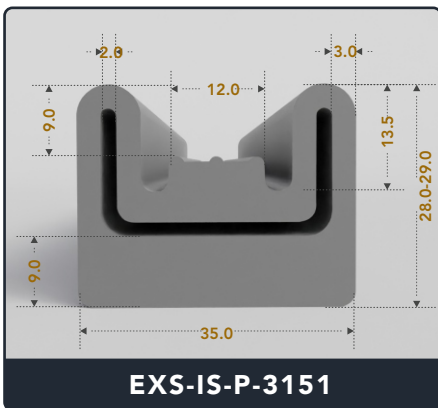

Inflatable Seals (Pneumatic)

Contact Us :

☎ 317-559-2220 📠 317-350-1322
 ✉ info@exactseal.com 🌐 www.exactseal.com

Address :

Exactseal Inc 7601 E 88th Pl. Building 3B
 Indianapolis, IN 46256

Inflatable Seals (Pneumatic)