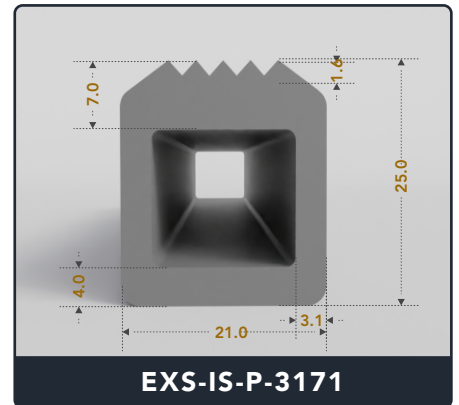

Inflatable Seals (Pneumatic)

Contact Us :

☎ 317-559-2220 📠 317-350-1322
✉ info@exactseal.com 🌐 www.exactseal.com

Address :

Exactseal Inc 7601 E 88th Pl. Building 3B
Indianapolis, IN 46256