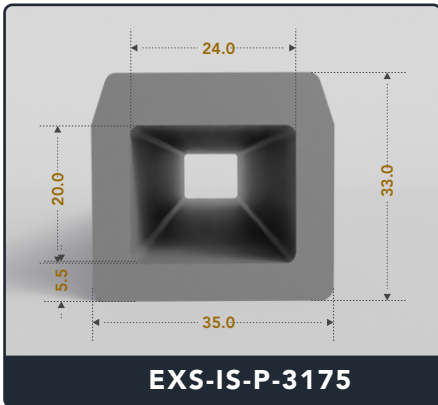

Inflatable Seals (Pneumatic)

Contact Us :

☎ 317-559-2220 📠 317-350-1322
✉ info@exactseal.com 🌐 www.exactseal.com

Address :

Exactseal Inc 7601 E 88th Pl. Building 3B
Indianapolis, IN 46256