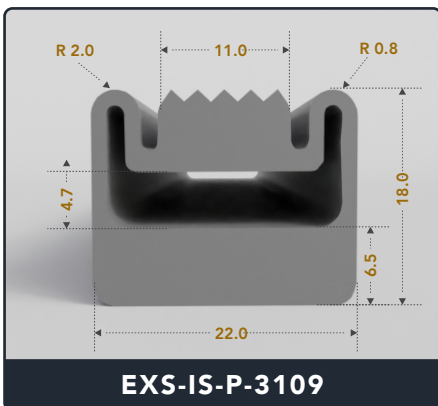

EXACT SEAL

INFLATABLE SEALS (PNEUMATIC)

Contact Us :

☎ 317-559-2220 🖨 317-350-1322

✉ info@exactseal.com 🌐 www.exactseal.com

Address :

Exactseal Inc 7601 E 88th Pl. Building 3B
Indianapolis, IN 46256

Inflatable Seals (Pneumatic)