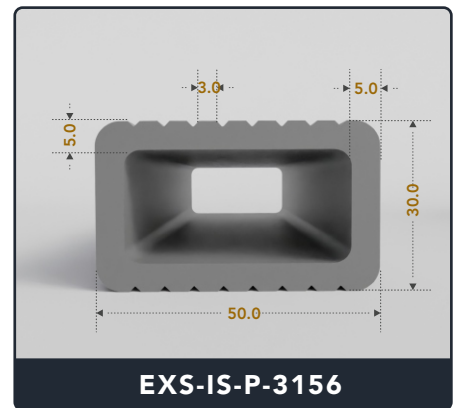

Inflatable Seals (Pneumatic)

Contact Us :

☎ 317-559-2220 📠 317-350-1322
 ✉ info@exactseal.com 🌐 www.exactseal.com

Address :

Exactseal Inc 7601 E 88th Pl. Building 3B
 Indianapolis, IN 46256

Inflatable Seals (Pneumatic)