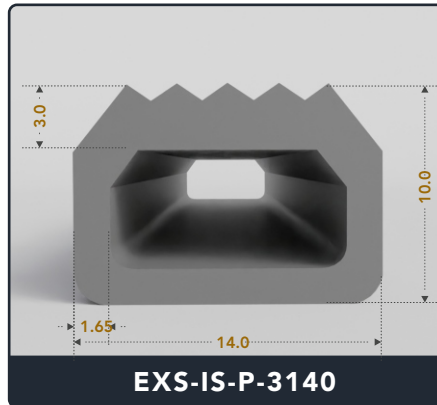

Inflatable Seals (Pneumatic)

Contact Us :

☎ 317-559-2220 📠 317-350-1322
✉ info@exactseal.com 🌐 www.exactseal.com

Address :

Exactseal Inc 7601 E 88th Pl. Building 3B
Indianapolis, IN 46256