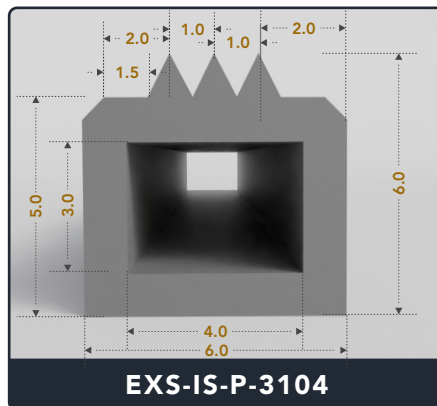

EXACT SEAL

INFLATABLE SEALS (PNEUMATIC)

Contact Us :

☎ 317-559-2220 🖨 317-350-1322

✉ info@exactseal.com 🌐 www.exactseal.com

Address :

Exactseal Inc 7601 E 88th Pl. Building 3B
Indianapolis, IN 46256

Inflatable Seals (Pneumatic)