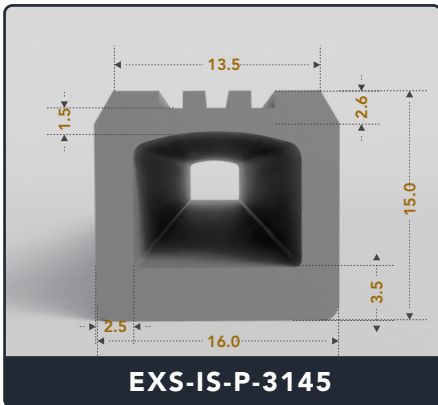

Inflatable Seals (Pneumatic)

Contact Us :

☎ 317-559-2220 📠 317-350-1322
✉ info@exactseal.com 🌐 www.exactseal.com

Address :

Exactseal Inc 7601 E 88th Pl. Building 3B
Indianapolis, IN 46256