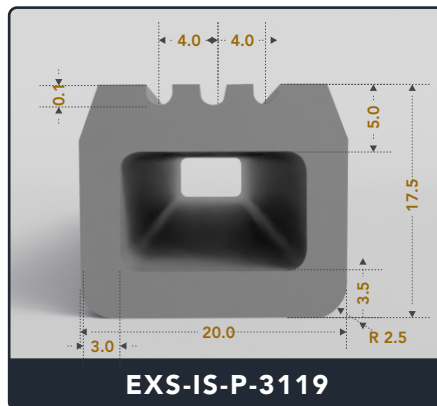

Inflatable Seals (Pneumatic)

Contact Us :

☎ 317-559-2220 📠 317-350-1322
✉ info@exactseal.com 🌐 www.exactseal.com

Address :

Exactseal Inc 7601 E 88th Pl. Building 3B
Indianapolis, IN 46256