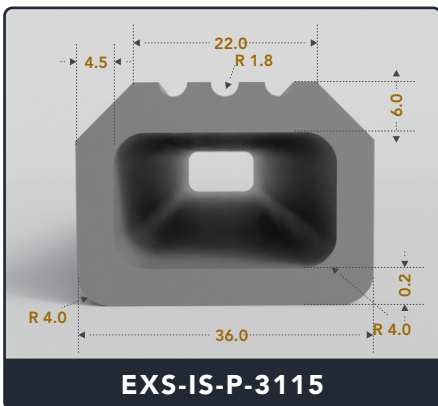

Inflatable Seals (Pneumatic)

Contact Us :

☎ 317-559-2220 📠 317-350-1322
✉ info@exactseal.com 🌐 www.exactseal.com

Address :

Exactseal Inc 7601 E 88th Pl. Building 3B
Indianapolis, IN 46256