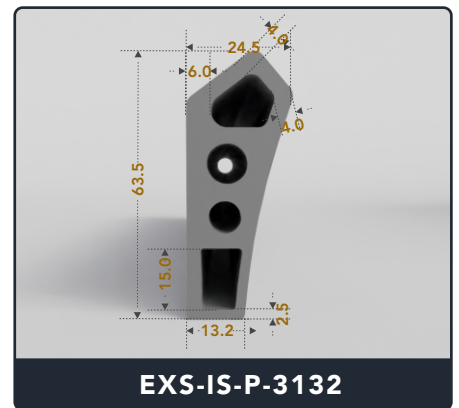

Inflatable Seals (Pneumatic)

Contact Us :

☎ 317-559-2220 📠 317-350-1322
✉ info@exactseal.com 🌐 www.exactseal.com

Address :

Exactseal Inc 7601 E 88th Pl. Building 3B
Indianapolis, IN 46256