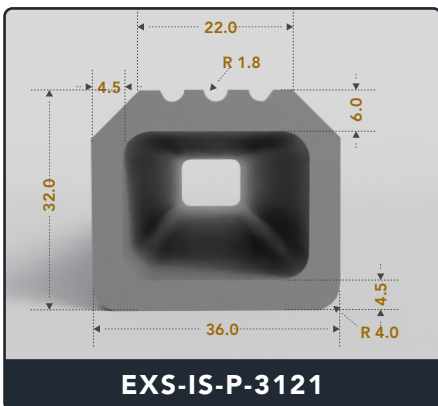

Inflatable Seals (Pneumatic)

Contact Us :

☎ 317-559-2220 📠 317-350-1322
✉ info@exactseal.com 🌐 www.exactseal.com

Address :

Exactseal Inc 7601 E 88th Pl. Building 3B
Indianapolis, IN 46256