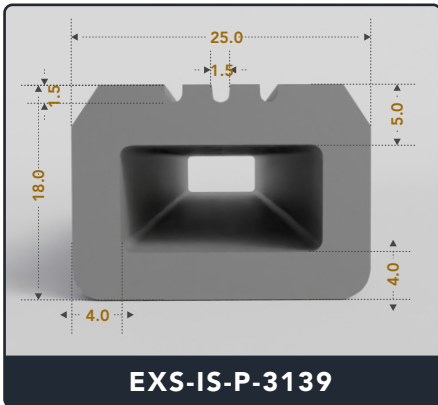

Inflatable Seals (Pneumatic)

Contact Us :

☎ 317-559-2220 📠 317-350-1322
✉ info@exactseal.com 🌐 www.exactseal.com

Address :

Exactseal Inc 7601 E 88th Pl. Building 3B
Indianapolis, IN 46256