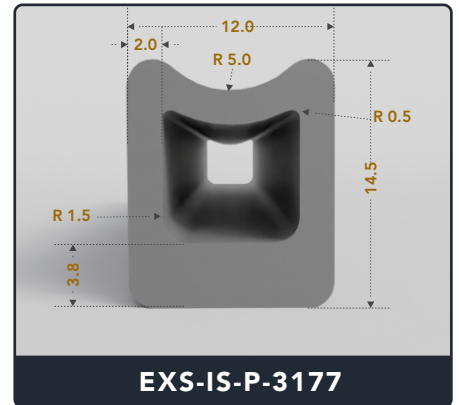

Inflatable Seals (Pneumatic)

Contact Us :

☎ 317-559-2220 📠 317-350-1322
✉ info@exactseal.com 🌐 www.exactseal.com

Address :

Exactseal Inc 7601 E 88th Pl. Building 3B
Indianapolis, IN 46256