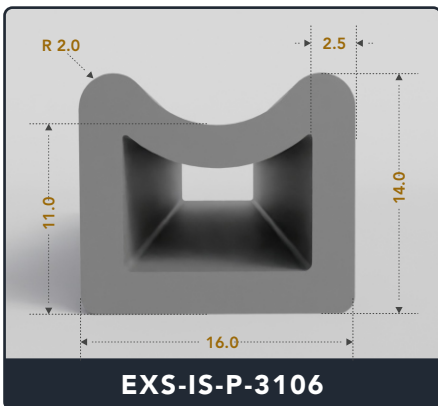

EXACT SEAL

INFLATABLE SEALS (PNEUMATIC)

Contact Us :

☎ 317-559-2220 🖨 317-350-1322

✉ info@exactseal.com 🌐 www.exactseal.com

Address :

Exactseal Inc 7601 E 88th Pl. Building 3B
Indianapolis, IN 46256

Inflatable Seals (Pneumatic)