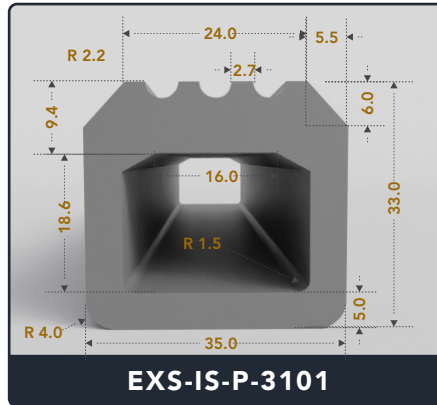

EXACT SEAL

INFLATABLE SEALS (PNEUMATIC)

Contact Us :

☎ 317-559-2220 🖨 317-350-1322

✉ info@exactseal.com 🌐 www.exactseal.com

Address :

Exactseal Inc 7601 E 88th Pl. Building 3B
Indianapolis, IN 46256

Inflatable Seals (Pneumatic)