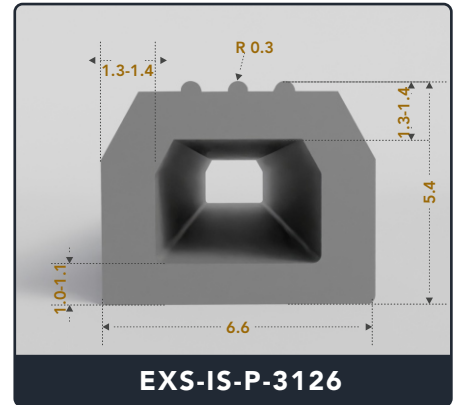

Inflatable Seals (Pneumatic)

Contact Us :

☎ 317-559-2220 📠 317-350-1322
✉ info@exactseal.com 🌐 www.exactseal.com

Address :

Exactseal Inc 7601 E 88th Pl. Building 3B
Indianapolis, IN 46256