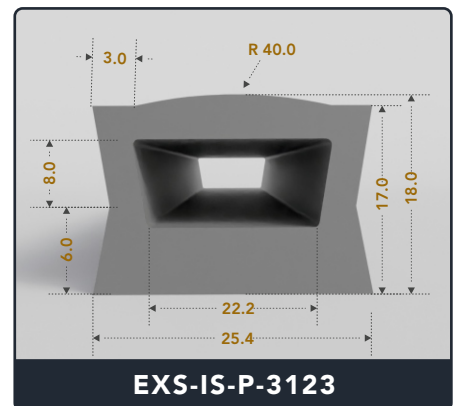

Inflatable Seals (Pneumatic)

Contact Us :

☎ 317-559-2220 📠 317-350-1322
✉ info@exactseal.com 🌐 www.exactseal.com

Address :

Exactseal Inc 7601 E 88th Pl. Building 3B
Indianapolis, IN 46256