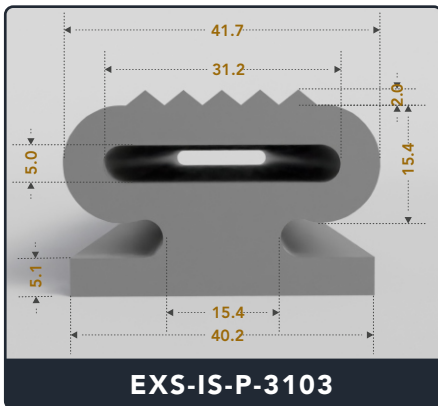

EXACT SEAL

INFLATABLE SEALS (PNEUMATIC)

Contact Us :

☎ 317-559-2220 🖨 317-350-1322

✉ info@exactseal.com 🌐 www.exactseal.com

Address :

Exactseal Inc 7601 E 88th Pl. Building 3B
Indianapolis, IN 46256

Inflatable Seals (Pneumatic)