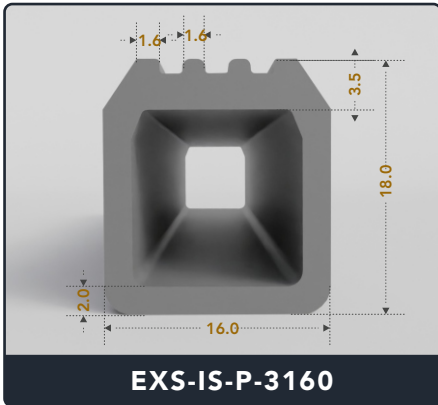

Inflatable Seals (Pneumatic)

Contact Us :

☎ 317-559-2220 📠 317-350-1322
✉ info@exactseal.com 🌐 www.exactseal.com

Address :

Exactseal Inc 7601 E 88th Pl. Building 3B
Indianapolis, IN 46256