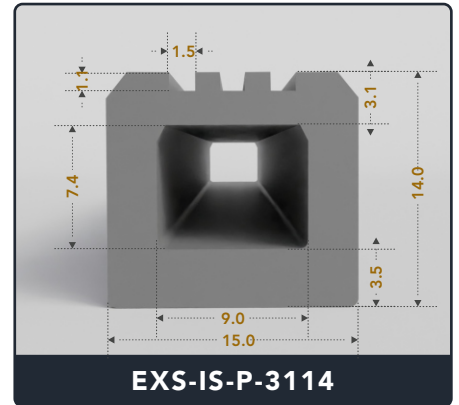

Inflatable Seals (Pneumatic)

Contact Us :

☎ 317-559-2220 📠 317-350-1322
✉ info@exactseal.com 🌐 www.exactseal.com

Address :

Exactseal Inc 7601 E 88th Pl. Building 3B
Indianapolis, IN 46256