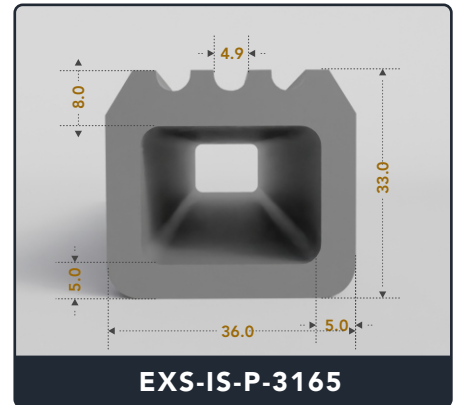

Inflatable Seals (Pneumatic)

Contact Us :

☎ 317-559-2220 📠 317-350-1322
✉ info@exactseal.com 🌐 www.exactseal.com

Address :

Exactseal Inc 7601 E 88th Pl. Building 3B
Indianapolis, IN 46256