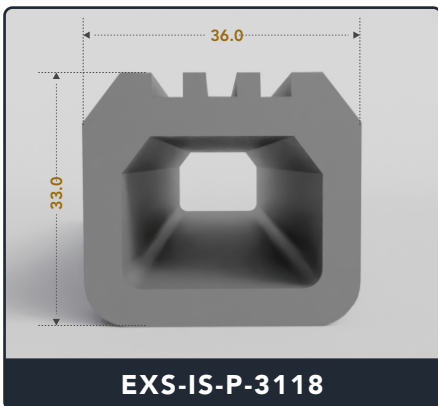

Inflatable Seals (Pneumatic)

Contact Us :

☎ 317-559-2220 📠 317-350-1322
✉ info@exactseal.com 🌐 www.exactseal.com

Address :

Exactseal Inc 7601 E 88th Pl. Building 3B
Indianapolis, IN 46256