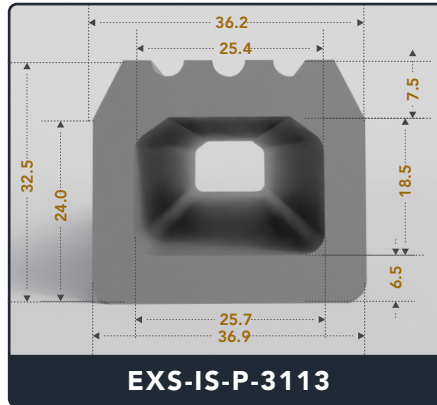

Inflatable Seals (Pneumatic)

Contact Us :

☎ 317-559-2220 📠 317-350-1322
✉ info@exactseal.com 🌐 www.exactseal.com

Address :

Exactseal Inc 7601 E 88th Pl. Building 3B
Indianapolis, IN 46256