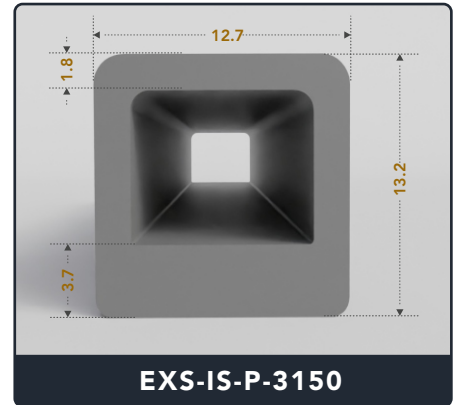

Inflatable Seals (Pneumatic)

Contact Us :

☎ 317-559-2220 📠 317-350-1322
 ✉ info@exactseal.com 🌐 www.exactseal.com

Address :

Exactseal Inc 7601 E 88th Pl. Building 3B
 Indianapolis, IN 46256

Inflatable Seals (Pneumatic)