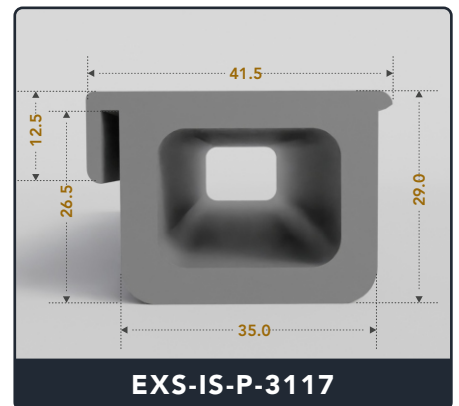

Inflatable Seals (Pneumatic)

Contact Us :

☎ 317-559-2220 📠 317-350-1322
✉ info@exactseal.com 🌐 www.exactseal.com

Address :

Exactseal Inc 7601 E 88th Pl. Building 3B
Indianapolis, IN 46256