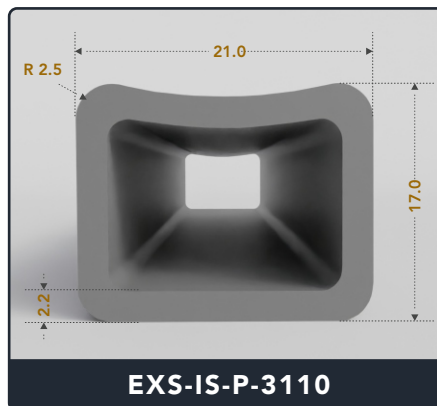

EXACT SEAL

INFLATABLE SEALS (PNEUMATIC)

Contact Us :

☎ 317-559-2220 🖨 317-350-1322

✉ info@exactseal.com 🌐 www.exactseal.com

Address :

Exactseal Inc 7601 E 88th Pl. Building 3B
Indianapolis, IN 46256

Inflatable Seals (Pneumatic)