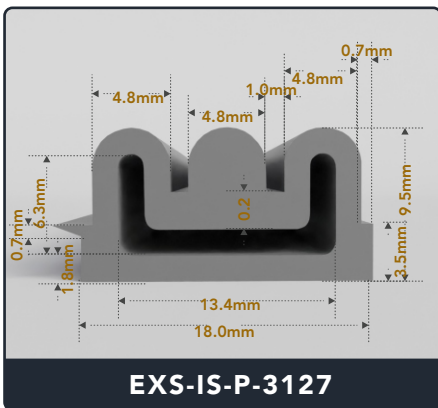

Inflatable Seals (Pneumatic)

Contact Us :

☎ 317-559-2220 📠 317-350-1322
✉ info@exactseal.com 🌐 www.exactseal.com

Address :

Exactseal Inc 7601 E 88th Pl. Building 3B
Indianapolis, IN 46256