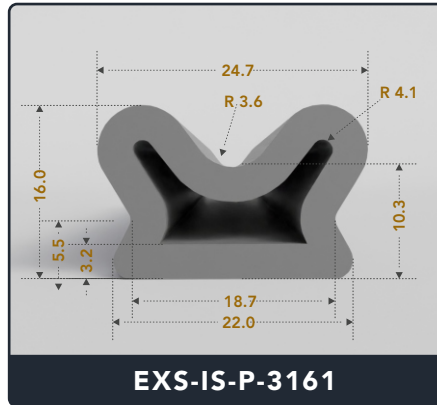

Inflatable Seals (Pneumatic)

Contact Us :

☎ 317-559-2220 📠 317-350-1322
✉ info@exactseal.com 🌐 www.exactseal.com

Address :

Exactseal Inc 7601 E 88th Pl. Building 3B
Indianapolis, IN 46256