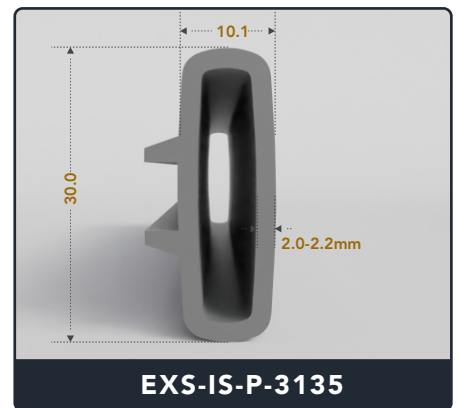

Inflatable Seals (Pneumatic)

Contact Us :

☎ 317-559-2220 📠 317-350-1322
✉ info@exactseal.com 🌐 www.exactseal.com

Address :

Exactseal Inc 7601 E 88th Pl. Building 3B
Indianapolis, IN 46256