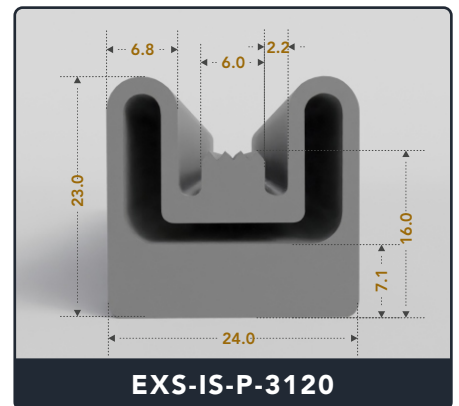

Inflatable Seals (Pneumatic)

Contact Us :

☎ 317-559-2220 📠 317-350-1322
✉ info@exactseal.com 🌐 www.exactseal.com

Address :

Exactseal Inc 7601 E 88th Pl. Building 3B
Indianapolis, IN 46256