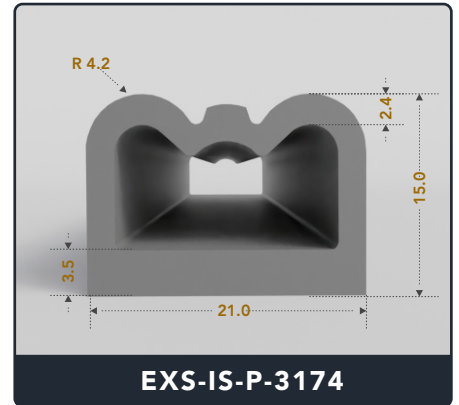

Inflatable Seals (Pneumatic)

Contact Us :

☎ 317-559-2220 📠 317-350-1322
✉ info@exactseal.com 🌐 www.exactseal.com

Address :

Exactseal Inc 7601 E 88th Pl. Building 3B
Indianapolis, IN 46256