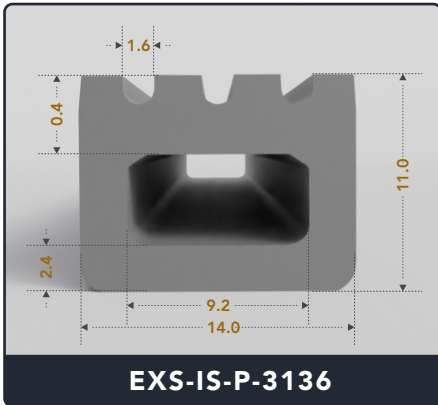

Inflatable Seals (Pneumatic)

Contact Us :

☎ 317-559-2220 📠 317-350-1322
✉ info@exactseal.com 🌐 www.exactseal.com

Address :

Exactseal Inc 7601 E 88th Pl. Building 3B
Indianapolis, IN 46256