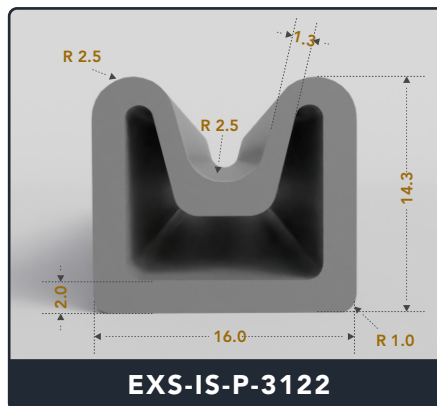

Inflatable Seals (Pneumatic)

Contact Us :

☎ 317-559-2220 📠 317-350-1322
✉ info@exactseal.com 🌐 www.exactseal.com

Address :

Exactseal Inc 7601 E 88th Pl. Building 3B
Indianapolis, IN 46256