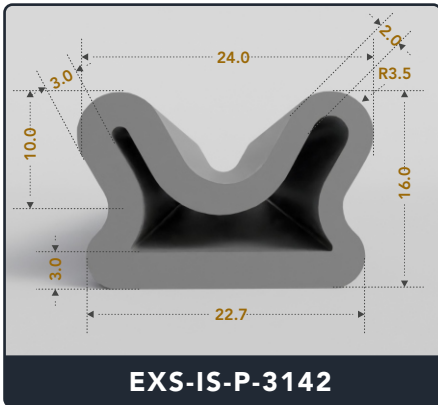

Inflatable Seals (Pneumatic)

Contact Us :

☎ 317-559-2220 📠 317-350-1322
✉ info@exactseal.com 🌐 www.exactseal.com

Address :

Exactseal Inc 7601 E 88th Pl. Building 3B
Indianapolis, IN 46256