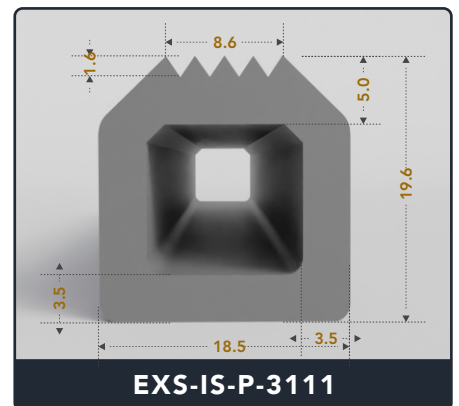

EXACT SEAL

INFLATABLE SEALS (PNEUMATIC)

Contact Us :

☎ 317-559-2220 🖨 317-350-1322

✉ info@exactseal.com 🌐 www.exactseal.com

Address :

Exactseal Inc 7601 E 88th Pl. Building 3B
Indianapolis, IN 46256

Inflatable Seals (Pneumatic)