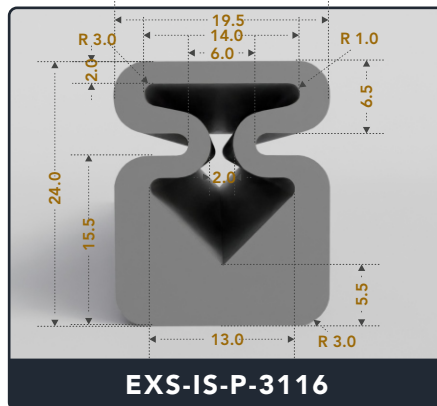

Inflatable Seals (Pneumatic)

Contact Us :

☎ 317-559-2220 📠 317-350-1322
✉ info@exactseal.com 🌐 www.exactseal.com

Address :

Exactseal Inc 7601 E 88th Pl. Building 3B
Indianapolis, IN 46256