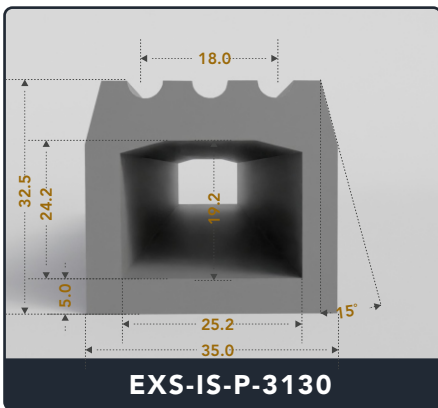

Inflatable Seals (Pneumatic)

Contact Us :

☎ 317-559-2220 📠 317-350-1322
✉ info@exactseal.com 🌐 www.exactseal.com

Address :

Exactseal Inc 7601 E 88th Pl. Building 3B
Indianapolis, IN 46256