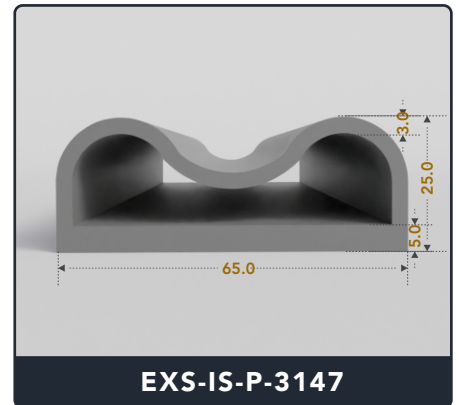

Inflatable Seals (Pneumatic)

Contact Us :

☎ 317-559-2220 📠 317-350-1322
✉ info@exactseal.com 🌐 www.exactseal.com

Address :

Exactseal Inc 7601 E 88th Pl. Building 3B
Indianapolis, IN 46256