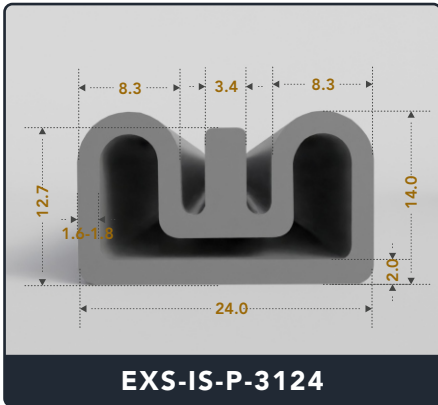

Inflatable Seals (Pneumatic)

Contact Us :

☎ 317-559-2220 📠 317-350-1322
✉ info@exactseal.com 🌐 www.exactseal.com

Address :

Exactseal Inc 7601 E 88th Pl. Building 3B
Indianapolis, IN 46256