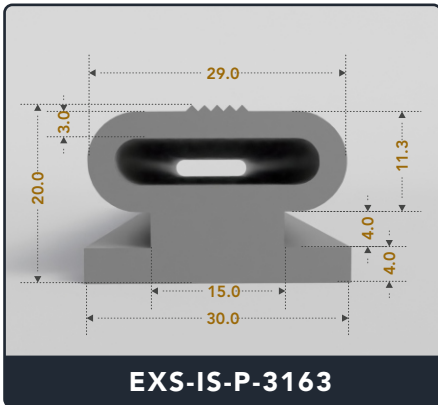

Inflatable Seals (Pneumatic)

Contact Us :

☎ 317-559-2220 📠 317-350-1322
✉ info@exactseal.com 🌐 www.exactseal.com

Address :

Exactseal Inc 7601 E 88th Pl. Building 3B
Indianapolis, IN 46256