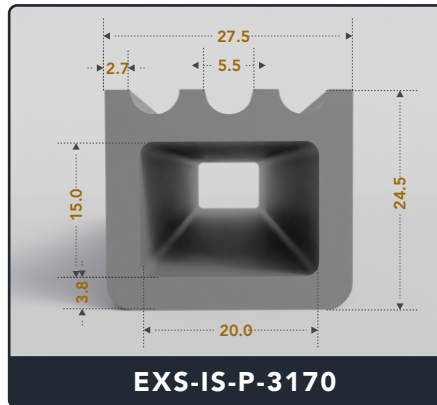

Inflatable Seals (Pneumatic)

Contact Us :

☎ 317-559-2220 📠 317-350-1322
✉ info@exactseal.com 🌐 www.exactseal.com

Address :

Exactseal Inc 7601 E 88th Pl. Building 3B
Indianapolis, IN 46256