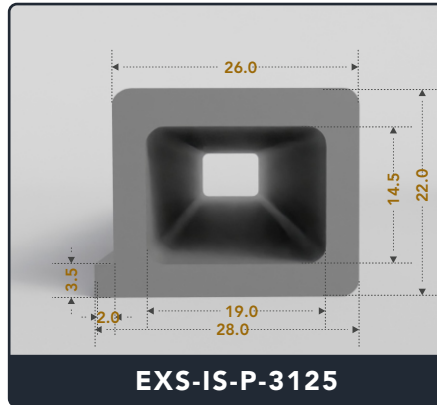

Inflatable Seals (Pneumatic)

Contact Us :

☎ 317-559-2220 📠 317-350-1322
✉ info@exactseal.com 🌐 www.exactseal.com

Address :

Exactseal Inc 7601 E 88th Pl. Building 3B
Indianapolis, IN 46256