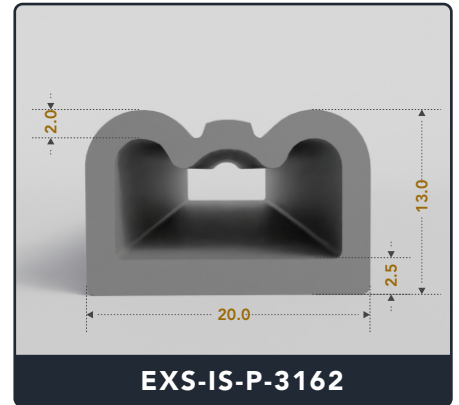

Inflatable Seals (Pneumatic)

Contact Us :

☎ 317-559-2220 📠 317-350-1322
✉ info@exactseal.com 🌐 www.exactseal.com

Address :

Exactseal Inc 7601 E 88th Pl. Building 3B
Indianapolis, IN 46256