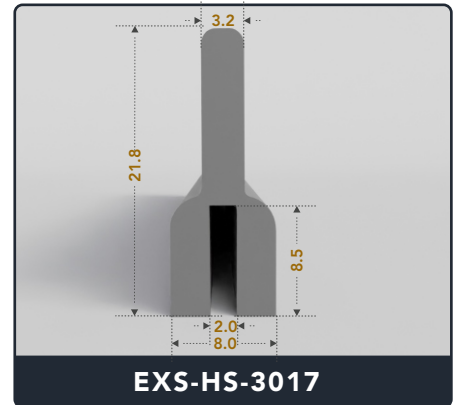

H Seals

EXACTSEAL

Contact Us :

☎ 317-559-2220 📠 317-350-1322
✉ info@exactseal.com 🌐 www.exactseal.com

Address :

Exactseal Inc 7601 E 88th Pl. Building 3B
Indianapolis, IN 46256