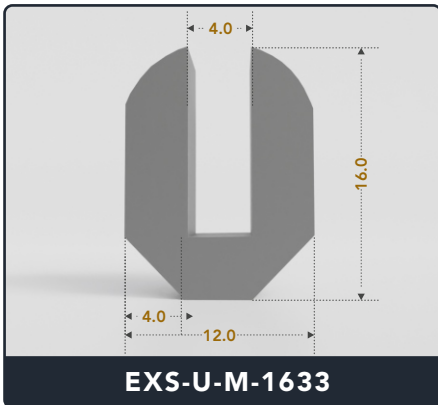

U-Channel (Medium)

Contact Us :

☎ 317-559-2220 📠 317-350-1322
✉ info@exactseal.com 🌐 www.exactseal.com

Address :

Exactseal Inc 7601 E 88th Pl. Building 3B
Indianapolis, IN 46256