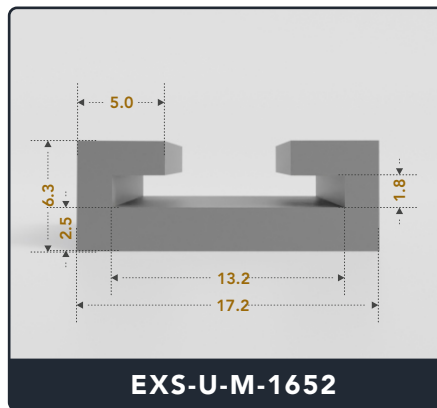

U-Channel (Medium)

Contact Us :

☎ 317-559-2220 📠 317-350-1322
✉ info@exactseal.com 🌐 www.exactseal.com

Address :

Exactseal Inc 7601 E 88th Pl. Building 3B
Indianapolis, IN 46256