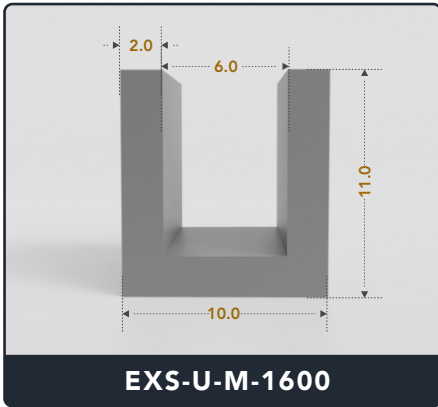

U-Channel (Medium)

Contact Us :

☎ 317-559-2220 📠 317-350-1322
✉ info@exactseal.com 🌐 www.exactseal.com

Address :

Exactseal Inc 7601 E 88th Pl. Building 3B
Indianapolis, IN 46256