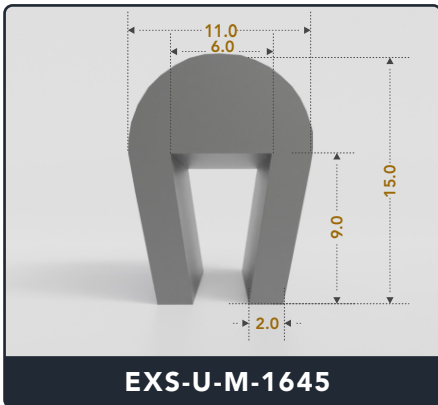

U-Channel (Medium)

Contact Us :

☎ 317-559-2220 📠 317-350-1322
✉ info@exactseal.com 🌐 www.exactseal.com

Address :

Exactseal Inc 7601 E 88th Pl. Building 3B
Indianapolis, IN 46256