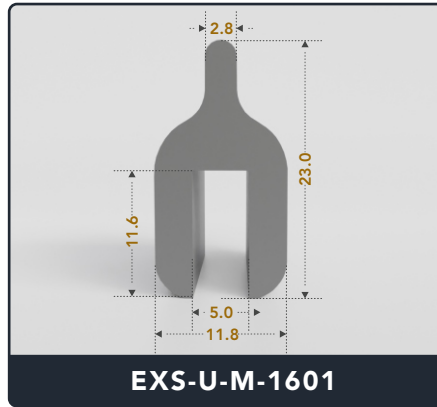

U-Channel (Medium)

Contact Us :

☎ 317-559-2220 📠 317-350-1322
✉ info@exactseal.com 🌐 www.exactseal.com

Address :

Exactseal Inc 7601 E 88th Pl. Building 3B
Indianapolis, IN 46256