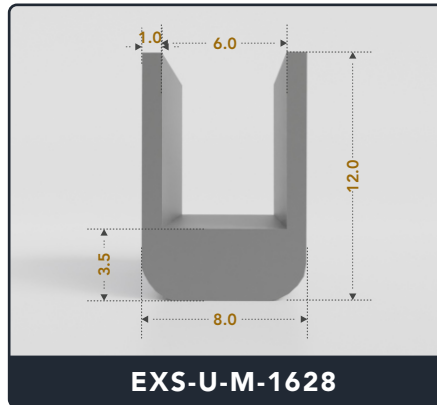

U-Channel (Medium)

Contact Us :

☎ 317-559-2220 📠 317-350-1322
✉ info@exactseal.com 🌐 www.exactseal.com

Address :

Exactseal Inc 7601 E 88th Pl. Building 3B
Indianapolis, IN 46256