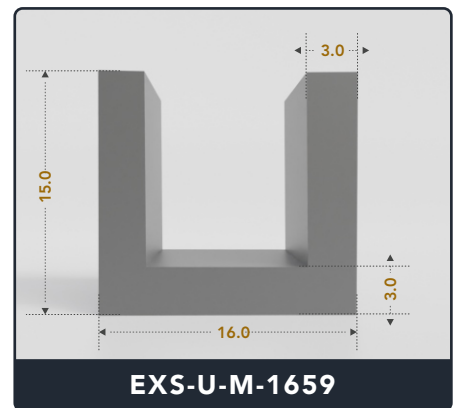

U-Channel (Medium)

Contact Us :

☎ 317-559-2220 📠 317-350-1322
✉ info@exactseal.com 🌐 www.exactseal.com

Address :

Exactseal Inc 7601 E 88th Pl. Building 3B
Indianapolis, IN 46256