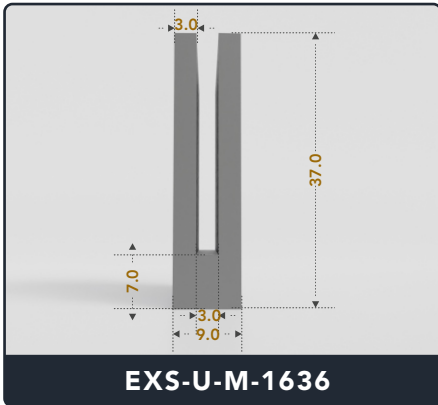

U-Channel (Medium)

Contact Us :

☎ 317-559-2220 📠 317-350-1322
✉ info@exactseal.com 🌐 www.exactseal.com

Address :

Exactseal Inc 7601 E 88th Pl. Building 3B
Indianapolis, IN 46256