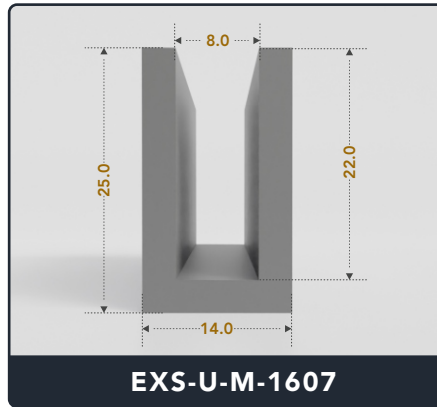

U-Channel (Medium)

Contact Us :

☎ 317-559-2220 📠 317-350-1322
✉ info@exactseal.com 🌐 www.exactseal.com

Address :

Exactseal Inc 7601 E 88th Pl. Building 3B
Indianapolis, IN 46256