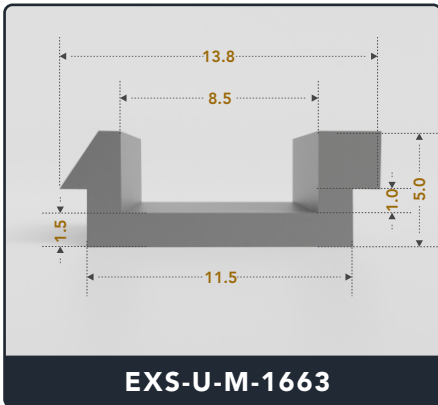

U-Channel (Medium)

Contact Us :

☎ 317-559-2220 📠 317-350-1322
 ✉ info@exactseal.com 🌐 www.exactseal.com

Address :

Exactseal Inc 7601 E 88th Pl. Building 3B
 Indianapolis, IN 46256

U-Channel (Medium)

Contact Us :