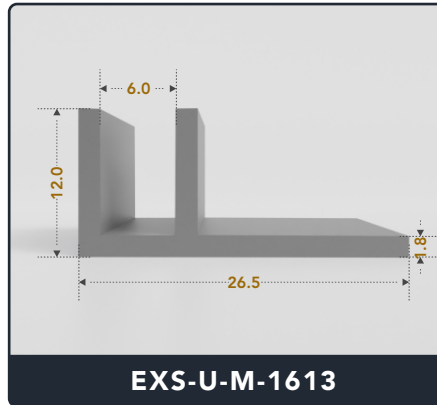

U-Channel (Medium)

Contact Us :

☎ 317-559-2220 📠 317-350-1322
 ✉ info@exactseal.com 🌐 www.exactseal.com

Address :

Exactseal Inc 7601 E 88th Pl. Building 3B
 Indianapolis, IN 46256

U-Channel (Medium)

Contact Us :