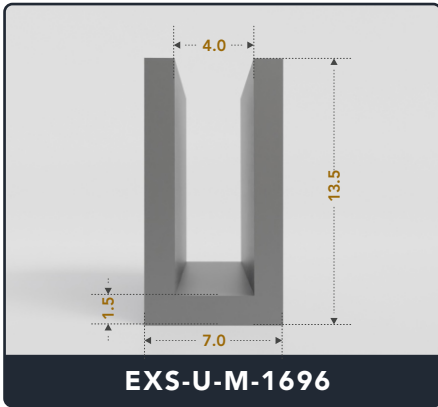

U-Channel (Medium)

Contact Us :

☎ 317-559-2220 📠 317-350-1322
✉ info@exactseal.com 🌐 www.exactseal.com

Address :

Exactseal Inc 7601 E 88th Pl. Building 3B
Indianapolis, IN 46256