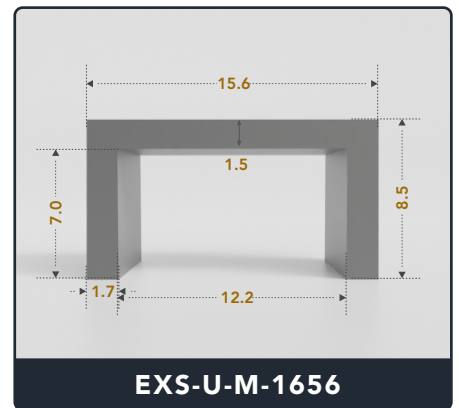

U-Channel (Medium)

Contact Us :

☎ 317-559-2220 📠 317-350-1322
✉ info@exactseal.com 🌐 www.exactseal.com

Address :

Exactseal Inc 7601 E 88th Pl. Building 3B
Indianapolis, IN 46256