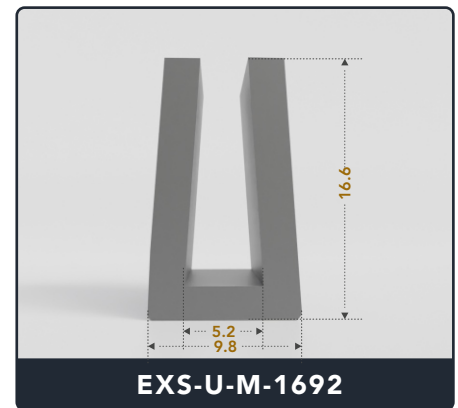

U-Channel (Medium)

EXACTSEAL

Contact Us :

☎ 317-559-2220 📠 317-350-1322
✉ info@exactseal.com 🌐 www.exactseal.com

Address :

Exactseal Inc 7601 E 88th Pl. Building 3B
Indianapolis, IN 46256