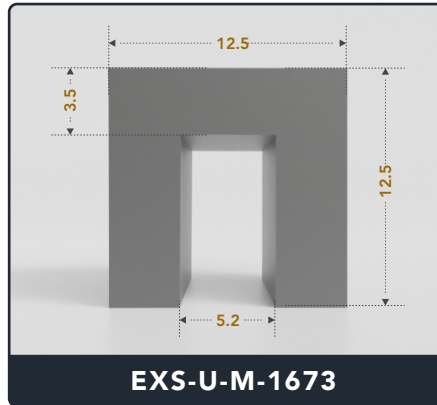

U-Channel (Medium)

Contact Us :

☎ 317-559-2220 📠 317-350-1322
✉ info@exactseal.com 🌐 www.exactseal.com

Address :

Exactseal Inc 7601 E 88th Pl. Building 3B
Indianapolis, IN 46256