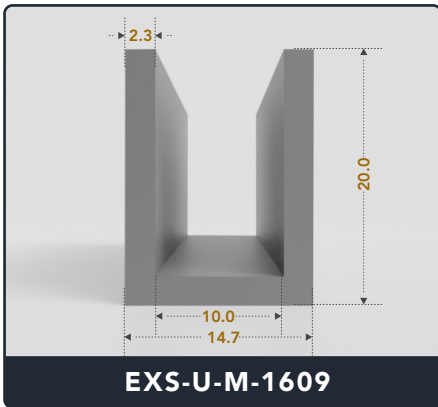

U-Channel (Medium)

Contact Us :

☎ 317-559-2220 📠 317-350-1322
✉ info@exactseal.com 🌐 www.exactseal.com

Address :

Exactseal Inc 7601 E 88th Pl. Building 3B
Indianapolis, IN 46256