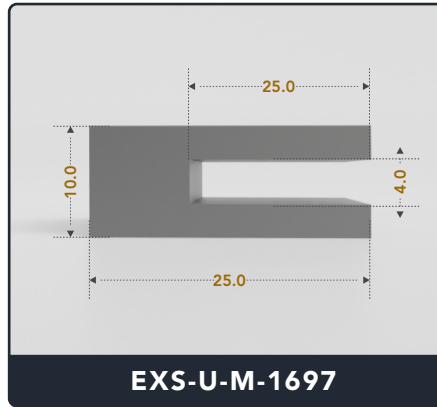

U-Channel (Medium)

Contact Us :

☎ 317-559-2220 📠 317-350-1322
✉ info@exactseal.com 🌐 www.exactseal.com

Address :

Exactseal Inc 7601 E 88th Pl. Building 3B
Indianapolis, IN 46256