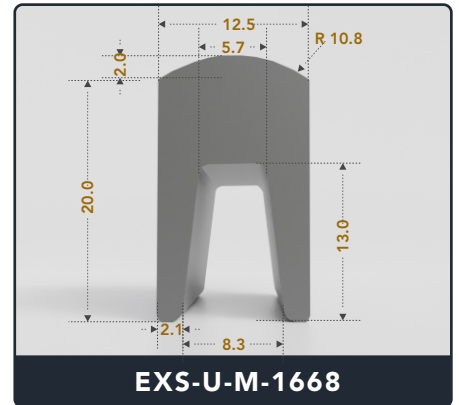

U-Channel (Medium)

Contact Us :

☎ 317-559-2220 📠 317-350-1322
 ✉ info@exactseal.com 🌐 www.exactseal.com

Address :

Exactseal Inc 7601 E 88th Pl. Building 3B
 Indianapolis, IN 46256

U-Channel (Medium)

Contact Us :