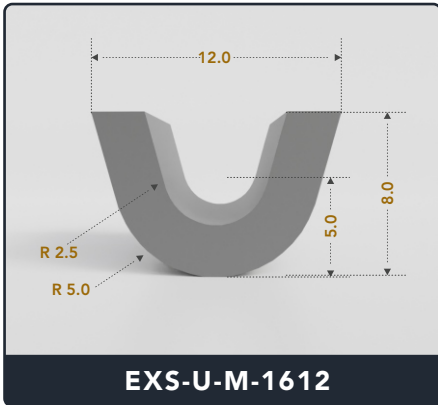

U-Channel (Medium)

Contact Us :

☎ 317-559-2220 📠 317-350-1322
 ✉ info@exactseal.com 🌐 www.exactseal.com

Address :

Exactseal Inc 7601 E 88th Pl. Building 3B
 Indianapolis, IN 46256

U-Channel (Medium)

Contact Us :