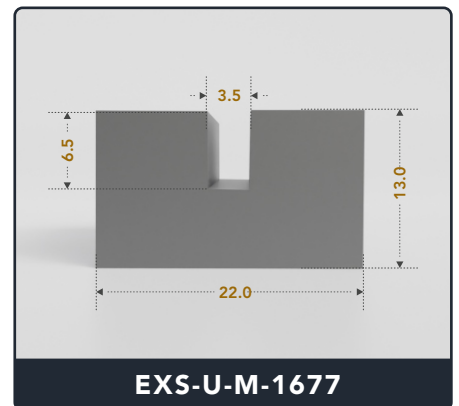

U-Channel (Medium)

Contact Us :

☎ 317-559-2220 📠 317-350-1322
✉ info@exactseal.com 🌐 www.exactseal.com

Address :

Exactseal Inc 7601 E 88th Pl. Building 3B
Indianapolis, IN 46256