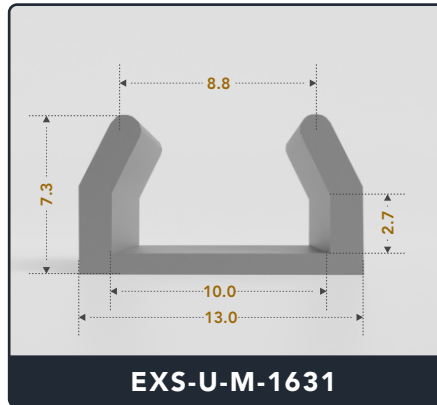

U-Channel (Medium)

Contact Us :

☎ 317-559-2220 📠 317-350-1322
✉ info@exactseal.com 🌐 www.exactseal.com

Address :

Exactseal Inc 7601 E 88th Pl. Building 3B
Indianapolis, IN 46256