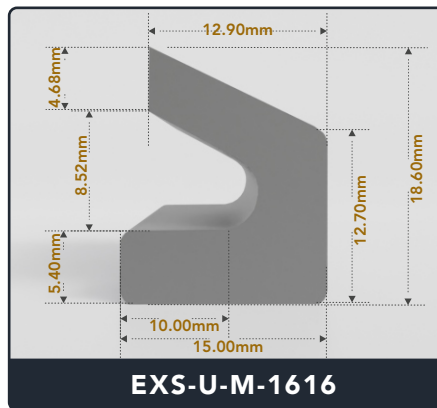

U-Channel (Medium)

Contact Us :

☎ 317-559-2220 📠 317-350-1322
 ✉ info@exactseal.com 🌐 www.exactseal.com

Address :

Exactseal Inc 7601 E 88th Pl. Building 3B
 Indianapolis, IN 46256

U-Channel (Medium)

Contact Us :