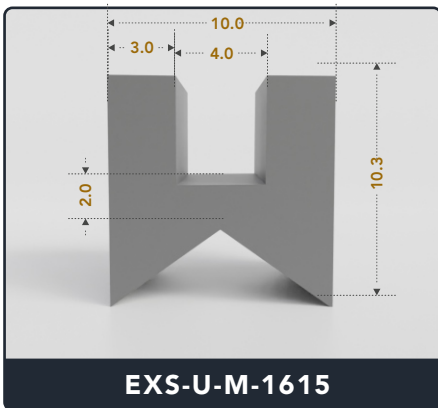

U-Channel (Medium)

Contact Us :

☎ 317-559-2220 📠 317-350-1322
 ✉ info@exactseal.com 🌐 www.exactseal.com

Address :

Exactseal Inc 7601 E 88th Pl. Building 3B
 Indianapolis, IN 46256

U-Channel (Medium)

Contact Us :