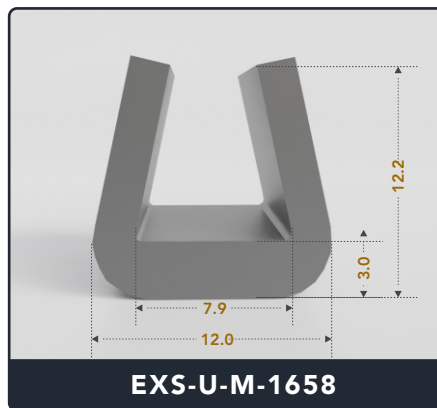

U-Channel (Medium)

Contact Us :

☎ 317-559-2220 📠 317-350-1322
✉ info@exactseal.com 🌐 www.exactseal.com

Address :

Exactseal Inc 7601 E 88th Pl. Building 3B
Indianapolis, IN 46256