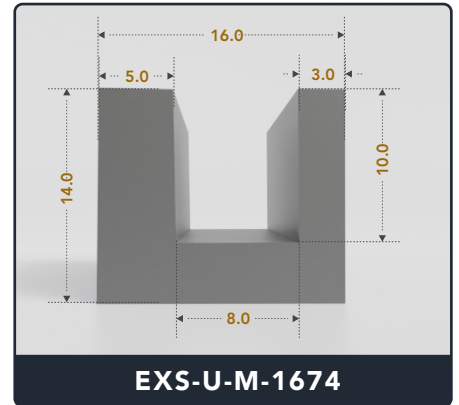

U-Channel (Medium)

Contact Us :

☎ 317-559-2220 📠 317-350-1322
✉ info@exactseal.com 🌐 www.exactseal.com

Address :

Exactseal Inc 7601 E 88th Pl. Building 3B
Indianapolis, IN 46256