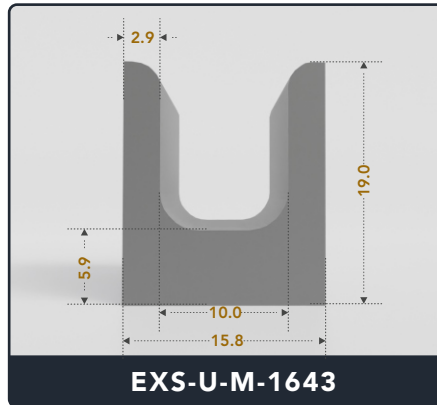

U-Channel (Medium)

Contact Us :

☎ 317-559-2220 📠 317-350-1322
✉ info@exactseal.com 🌐 www.exactseal.com

Address :

Exactseal Inc 7601 E 88th Pl. Building 3B
Indianapolis, IN 46256