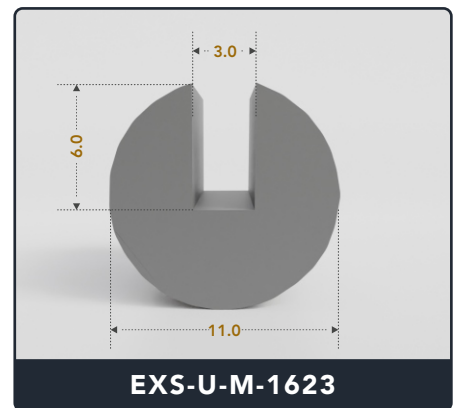

U-Channel (Medium)

Contact Us :

☎ 317-559-2220 📠 317-350-1322
 ✉ info@exactseal.com 🌐 www.exactseal.com

Address :

Exactseal Inc 7601 E 88th Pl. Building 3B
 Indianapolis, IN 46256

U-Channel (Medium)

Contact Us :