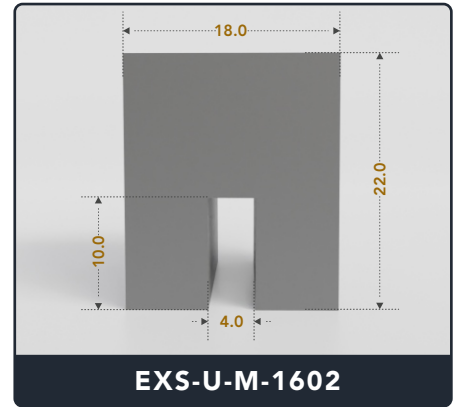

U-Channel (Medium)

Contact Us :

☎ 317-559-2220 📠 317-350-1322
✉ info@exactseal.com 🌐 www.exactseal.com

Address :

Exactseal Inc 7601 E 88th Pl. Building 3B
Indianapolis, IN 46256