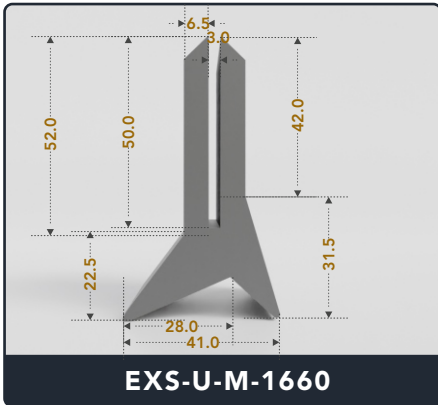

U-Channel (Medium)

Contact Us :

☎ 317-559-2220 📠 317-350-1322
 ✉ info@exactseal.com 🌐 www.exactseal.com

Address :

Exactseal Inc 7601 E 88th Pl. Building 3B
 Indianapolis, IN 46256

U-Channel (Medium)

Contact Us :