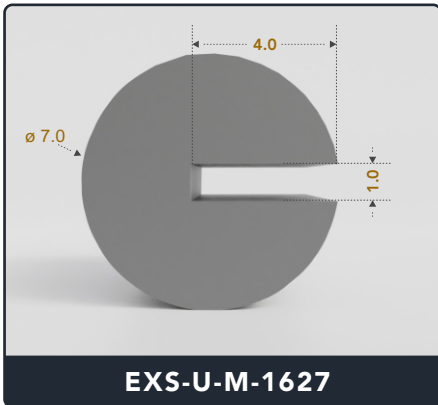

U-Channel (Medium)

Contact Us :

☎ 317-559-2220 📠 317-350-1322
✉ info@exactseal.com 🌐 www.exactseal.com

Address :

Exactseal Inc 7601 E 88th Pl. Building 3B
Indianapolis, IN 46256