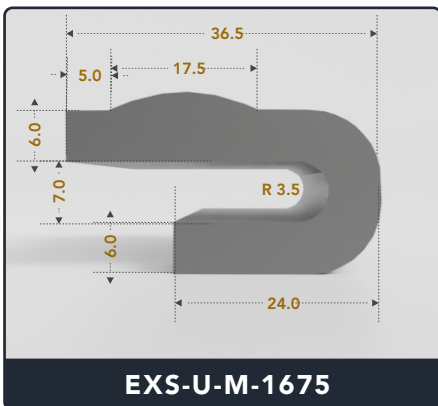

U-Channel (Medium)

Contact Us :

☎ 317-559-2220 📠 317-350-1322
✉ info@exactseal.com 🌐 www.exactseal.com

Address :

Exactseal Inc 7601 E 88th Pl. Building 3B
Indianapolis, IN 46256