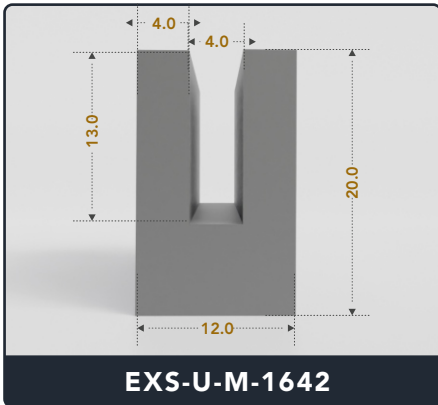

U-Channel (Medium)

Contact Us :

☎ 317-559-2220 📠 317-350-1322
✉ info@exactseal.com 🌐 www.exactseal.com

Address :

Exactseal Inc 7601 E 88th Pl. Building 3B
Indianapolis, IN 46256