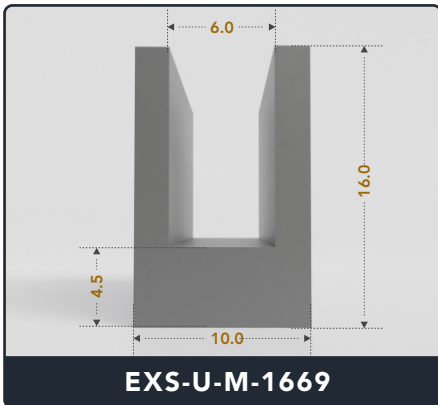

U-Channel (Medium)

Contact Us :

☎ 317-559-2220 📠 317-350-1322
 ✉ info@exactseal.com 🌐 www.exactseal.com

Address :

Exactseal Inc 7601 E 88th Pl. Building 3B
 Indianapolis, IN 46256

U-Channel (Medium)

Contact Us :