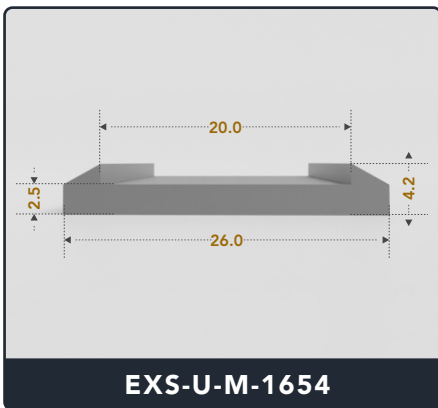

U-Channel (Medium)

Contact Us :

☎ 317-559-2220 📠 317-350-1322
✉ info@exactseal.com 🌐 www.exactseal.com

Address :

Exactseal Inc 7601 E 88th Pl. Building 3B
Indianapolis, IN 46256