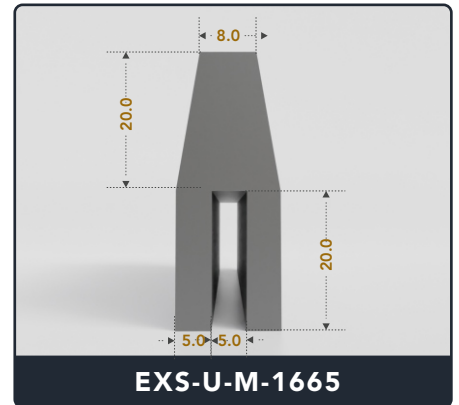

U-Channel (Medium)

Contact Us :

☎ 317-559-2220 📠 317-350-1322
 ✉ info@exactseal.com 🌐 www.exactseal.com

Address :

Exactseal Inc 7601 E 88th Pl. Building 3B
 Indianapolis, IN 46256

U-Channel (Medium)

Contact Us :