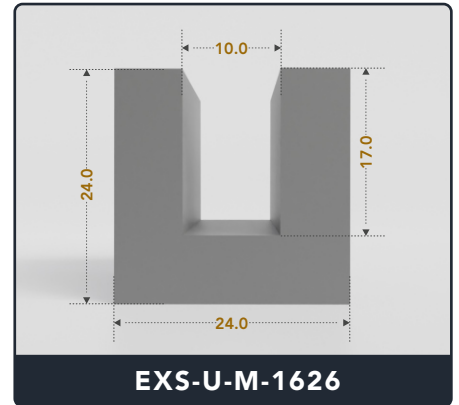

U-Channel (Medium)

Contact Us :

☎ 317-559-2220 📠 317-350-1322
✉ info@exactseal.com 🌐 www.exactseal.com

Address :

Exactseal Inc 7601 E 88th Pl. Building 3B
Indianapolis, IN 46256