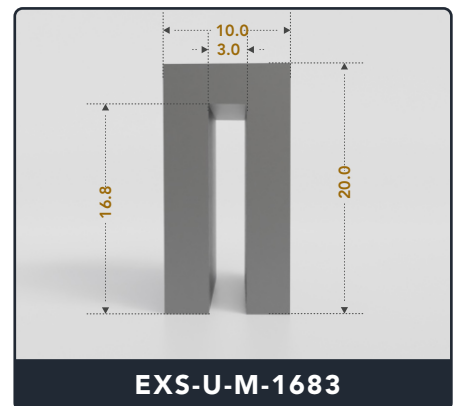

U-Channel (Medium)

Contact Us :

☎ 317-559-2220 📠 317-350-1322
✉ info@exactseal.com 🌐 www.exactseal.com

Address :

Exactseal Inc 7601 E 88th Pl. Building 3B
Indianapolis, IN 46256