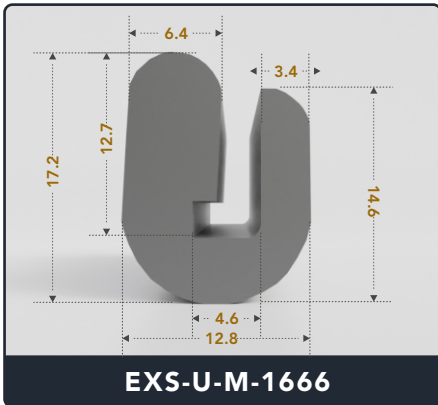

U-Channel (Medium)

Contact Us :

☎ 317-559-2220 📠 317-350-1322
 ✉ info@exactseal.com 🌐 www.exactseal.com

Address :

Exactseal Inc 7601 E 88th Pl. Building 3B
 Indianapolis, IN 46256

U-Channel (Medium)

Contact Us :