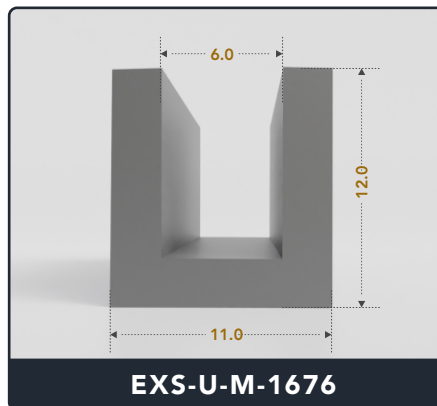

U-Channel (Medium)

Contact Us :

☎ 317-559-2220 📠 317-350-1322
✉ info@exactseal.com 🌐 www.exactseal.com

Address :

Exactseal Inc 7601 E 88th Pl. Building 3B
Indianapolis, IN 46256