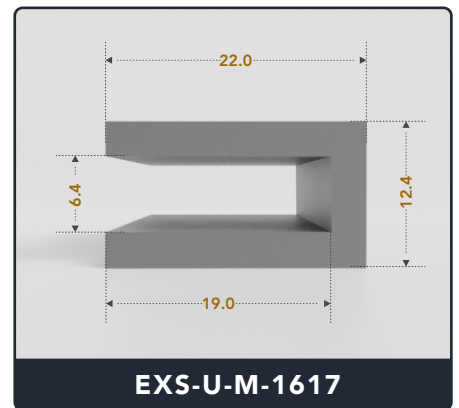

U-Channel (Medium)

Contact Us :

☎ 317-559-2220 📠 317-350-1322
 ✉ info@exactseal.com 🌐 www.exactseal.com

Address :

Exactseal Inc 7601 E 88th Pl. Building 3B
 Indianapolis, IN 46256

U-Channel (Medium)

Contact Us :