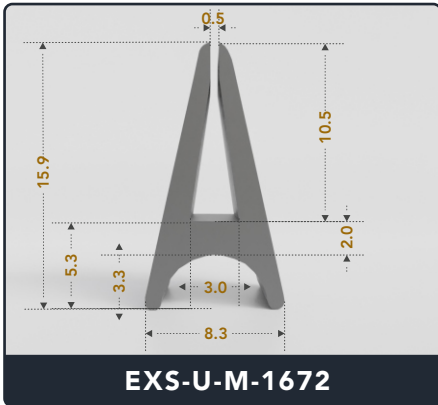

U-Channel (Medium)

Contact Us :

☎ 317-559-2220 📠 317-350-1322
✉ info@exactseal.com 🌐 www.exactseal.com

Address :

Exactseal Inc 7601 E 88th Pl. Building 3B
Indianapolis, IN 46256