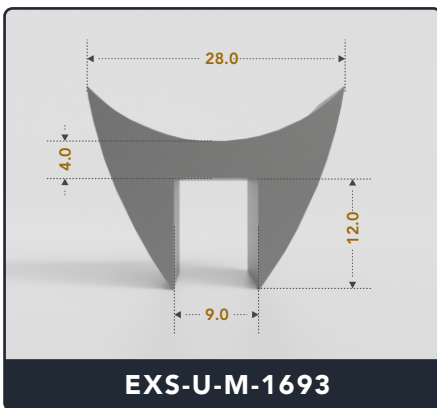

U-Channel (Medium)

EXACTSEAL

Contact Us :

☎ 317-559-2220 📠 317-350-1322
✉ info@exactseal.com 🌐 www.exactseal.com

Address :

Exactseal Inc 7601 E 88th Pl. Building 3B
Indianapolis, IN 46256