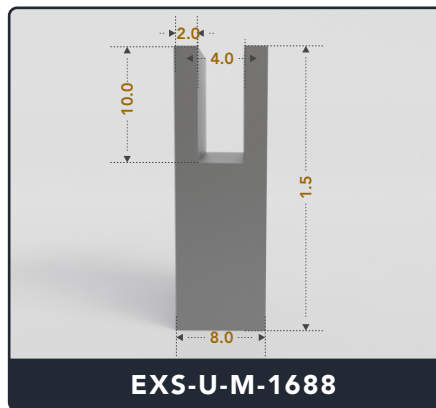

U-Channel (Medium)

EXACTSEAL

Contact Us :

☎ 317-559-2220 📠 317-350-1322
✉ info@exactseal.com 🌐 www.exactseal.com

Address :

Exactseal Inc 7601 E 88th Pl. Building 3B
Indianapolis, IN 46256