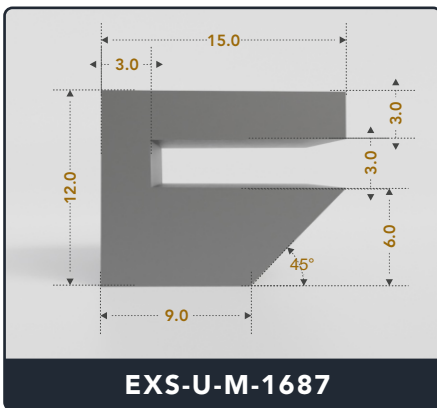

U-Channel (Medium)

EXACTSEAL

Contact Us :

☎ 317-559-2220 📠 317-350-1322
✉ info@exactseal.com 🌐 www.exactseal.com

Address :

Exactseal Inc 7601 E 88th Pl. Building 3B
Indianapolis, IN 46256