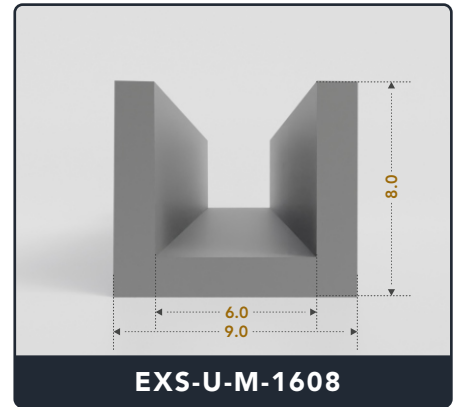

U-Channel (Medium)

Contact Us :

☎ 317-559-2220 📠 317-350-1322
✉ info@exactseal.com 🌐 www.exactseal.com

Address :

Exactseal Inc 7601 E 88th Pl. Building 3B
Indianapolis, IN 46256