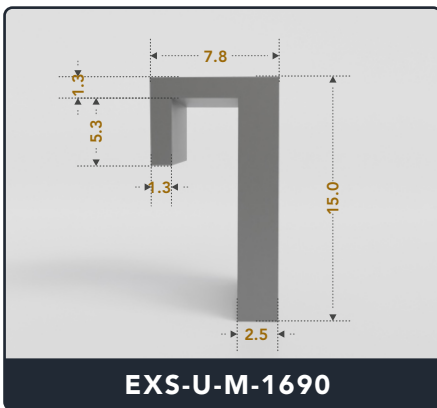

U-Channel (Medium)

EXACTSEAL

Contact Us :

☎ 317-559-2220 📠 317-350-1322
✉ info@exactseal.com 🌐 www.exactseal.com

Address :

Exactseal Inc 7601 E 88th Pl. Building 3B
Indianapolis, IN 46256