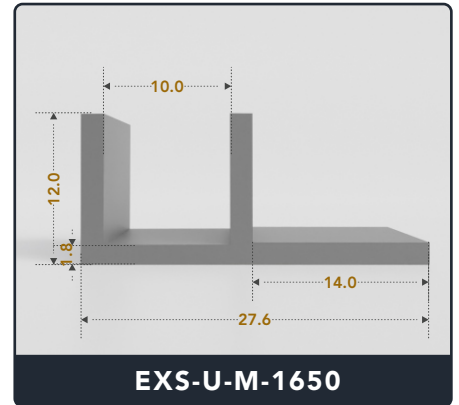

U-Channel (Medium)

Contact Us :

☎ 317-559-2220 📠 317-350-1322
✉ info@exactseal.com 🌐 www.exactseal.com

Address :

Exactseal Inc 7601 E 88th Pl. Building 3B
Indianapolis, IN 46256