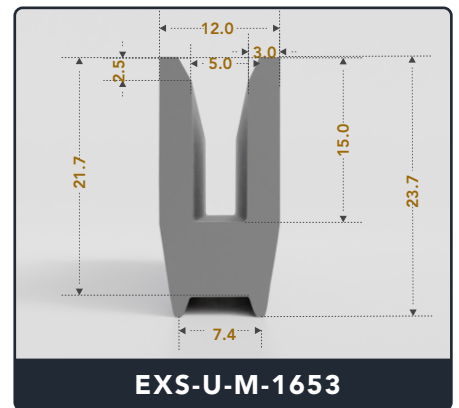

U-Channel (Medium)

Contact Us :

☎ 317-559-2220 📠 317-350-1322
✉ info@exactseal.com 🌐 www.exactseal.com

Address :

Exactseal Inc 7601 E 88th Pl. Building 3B
Indianapolis, IN 46256