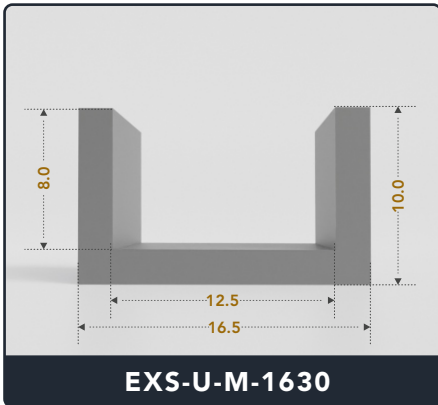

U-Channel (Medium)

Contact Us :

☎ 317-559-2220 📠 317-350-1322
✉ info@exactseal.com 🌐 www.exactseal.com

Address :

Exactseal Inc 7601 E 88th Pl. Building 3B
Indianapolis, IN 46256