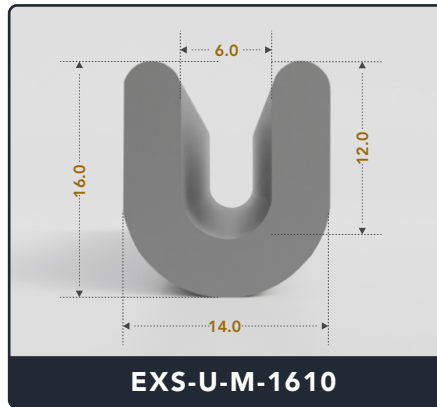

U-Channel (Medium)

Contact Us :

☎ 317-559-2220 📠 317-350-1322
✉ info@exactseal.com 🌐 www.exactseal.com

Address :

Exactseal Inc 7601 E 88th Pl. Building 3B
Indianapolis, IN 46256