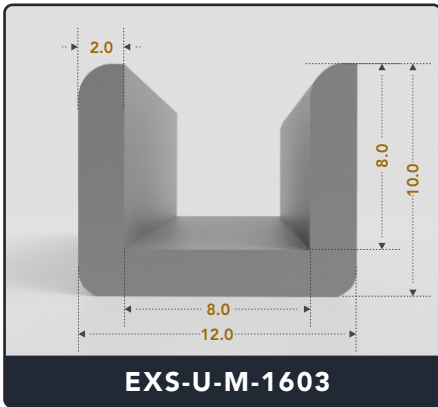

U-Channel (Medium)

Contact Us :

☎ 317-559-2220 📠 317-350-1322
✉ info@exactseal.com 🌐 www.exactseal.com

Address :

Exactseal Inc 7601 E 88th Pl. Building 3B
Indianapolis, IN 46256