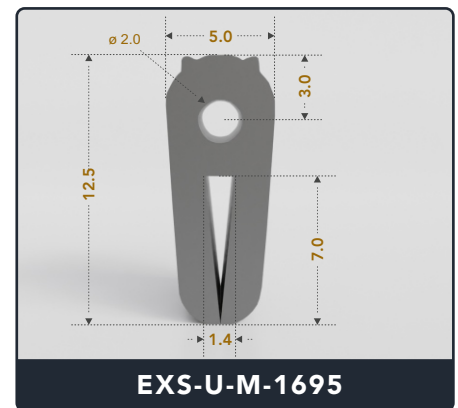

U-Channel (Medium)

EXACTSEAL

Contact Us :

☎ 317-559-2220 📠 317-350-1322
✉ info@exactseal.com 🌐 www.exactseal.com

Address :

Exactseal Inc 7601 E 88th Pl. Building 3B
Indianapolis, IN 46256