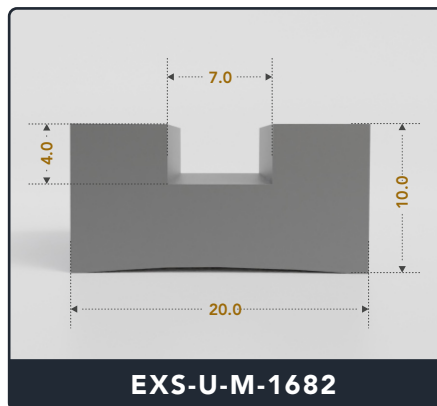

U-Channel (Medium)

Contact Us :

☎ 317-559-2220 📠 317-350-1322
✉ info@exactseal.com 🌐 www.exactseal.com

Address :

Exactseal Inc 7601 E 88th Pl. Building 3B
Indianapolis, IN 46256