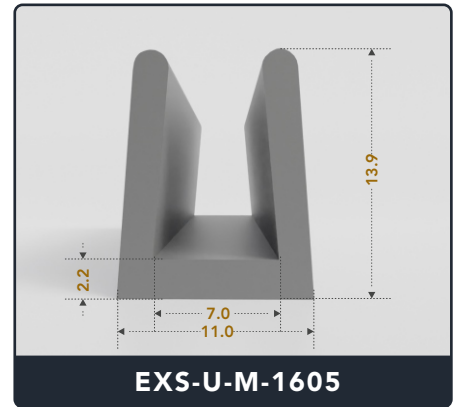

U-Channel (Medium)

Contact Us :

☎ 317-559-2220 📠 317-350-1322
✉ info@exactseal.com 🌐 www.exactseal.com

Address :

Exactseal Inc 7601 E 88th Pl. Building 3B
Indianapolis, IN 46256