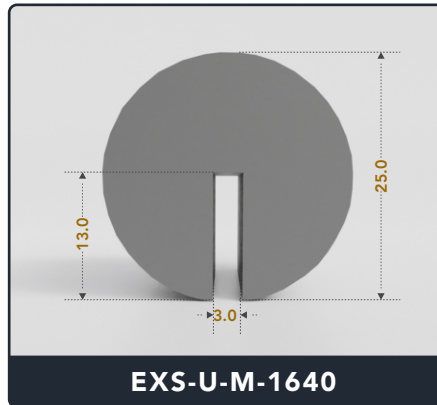

U-Channel (Medium)

Contact Us :

☎ 317-559-2220 📠 317-350-1322
✉ info@exactseal.com 🌐 www.exactseal.com

Address :

Exactseal Inc 7601 E 88th Pl. Building 3B
Indianapolis, IN 46256