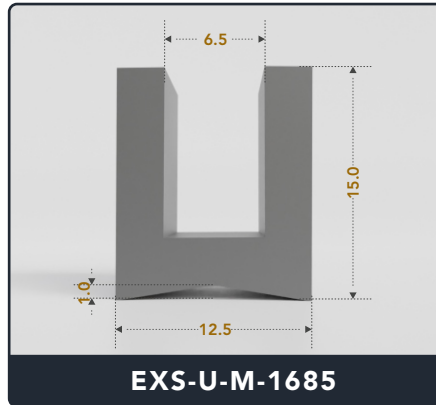

U-Channel (Medium)

EXACTSEAL

Contact Us :

☎ 317-559-2220 📠 317-350-1322
✉ info@exactseal.com 🌐 www.exactseal.com

Address :

Exactseal Inc 7601 E 88th Pl. Building 3B
Indianapolis, IN 46256