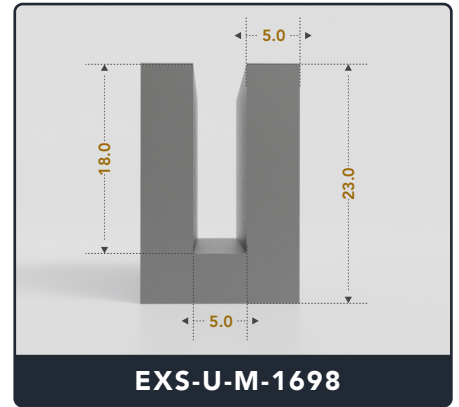

U-Channel (Medium)

Contact Us :

☎ 317-559-2220 📠 317-350-1322
✉ info@exactseal.com 🌐 www.exactseal.com

Address :

Exactseal Inc 7601 E 88th Pl. Building 3B
Indianapolis, IN 46256