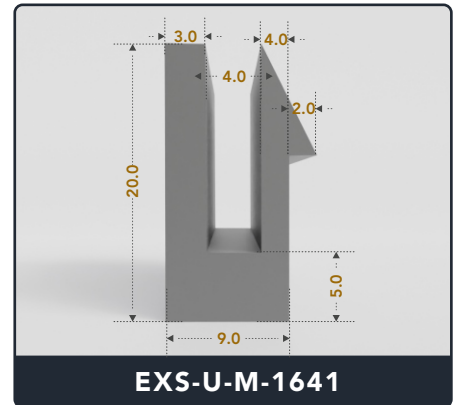

U-Channel (Medium)

Contact Us :

☎ 317-559-2220 📠 317-350-1322
✉ info@exactseal.com 🌐 www.exactseal.com

Address :

Exactseal Inc 7601 E 88th Pl. Building 3B
Indianapolis, IN 46256