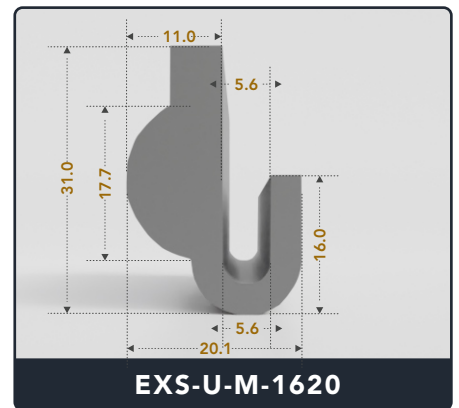

U-Channel (Medium)

Contact Us :

☎ 317-559-2220 📠 317-350-1322
 ✉ info@exactseal.com 🌐 www.exactseal.com

Address :

Exactseal Inc 7601 E 88th Pl. Building 3B
 Indianapolis, IN 46256

U-Channel (Medium)

Contact Us :