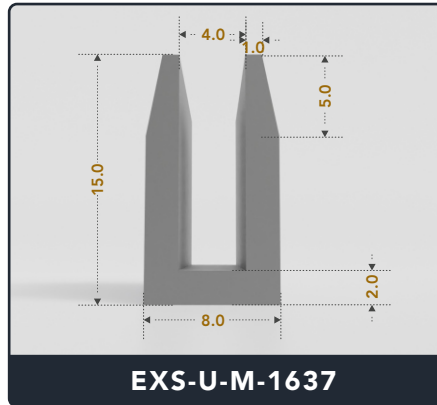

U-Channel (Medium)

Contact Us :

☎ 317-559-2220 📠 317-350-1322
✉ info@exactseal.com 🌐 www.exactseal.com

Address :

Exactseal Inc 7601 E 88th Pl. Building 3B
Indianapolis, IN 46256