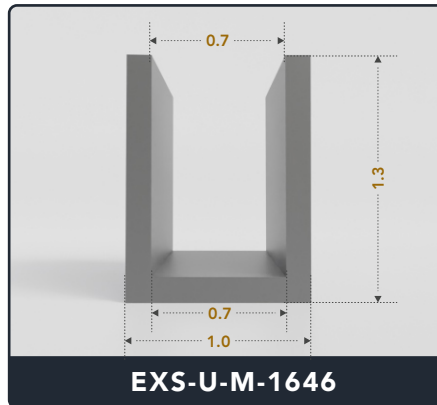

U-Channel (Medium)

Contact Us :

☎ 317-559-2220 📠 317-350-1322
✉ info@exactseal.com 🌐 www.exactseal.com

Address :

Exactseal Inc 7601 E 88th Pl. Building 3B
Indianapolis, IN 46256