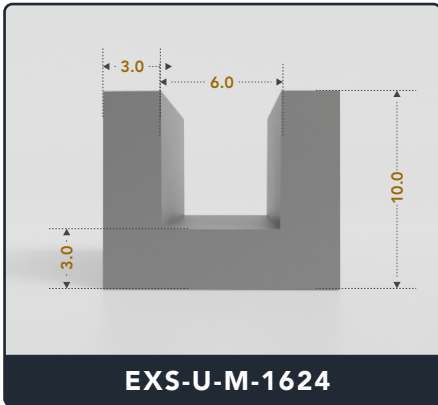

U-Channel (Medium)

Contact Us :

☎ 317-559-2220 📠 317-350-1322
✉ info@exactseal.com 🌐 www.exactseal.com

Address :

Exactseal Inc 7601 E 88th Pl. Building 3B
Indianapolis, IN 46256