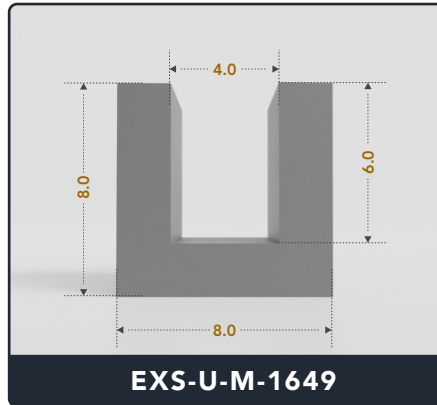

U-Channel (Medium)

Contact Us :

☎ 317-559-2220 📠 317-350-1322
✉ info@exactseal.com 🌐 www.exactseal.com

Address :

Exactseal Inc 7601 E 88th Pl. Building 3B
Indianapolis, IN 46256