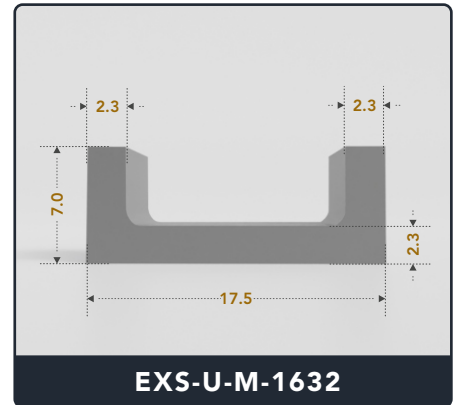

U-Channel (Medium)

Contact Us :

☎ 317-559-2220 📠 317-350-1322
✉ info@exactseal.com 🌐 www.exactseal.com

Address :

Exactseal Inc 7601 E 88th Pl. Building 3B
Indianapolis, IN 46256