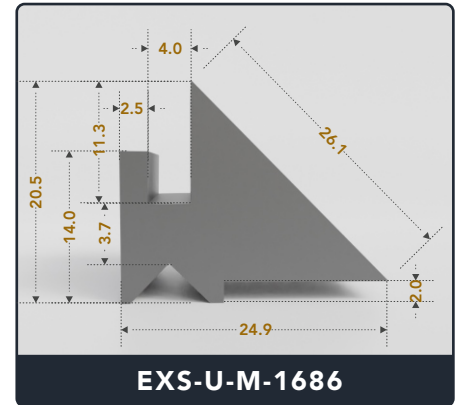

U-Channel (Medium)

EXACTSEAL

Contact Us :

☎ 317-559-2220 📠 317-350-1322
✉ info@exactseal.com 🌐 www.exactseal.com

Address :

Exactseal Inc 7601 E 88th Pl. Building 3B
Indianapolis, IN 46256