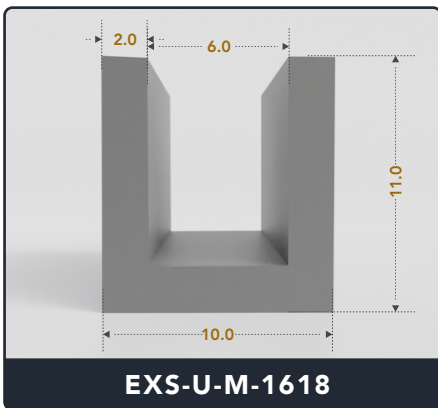

U-Channel (Medium)

Contact Us :

☎ 317-559-2220 📠 317-350-1322
 ✉ info@exactseal.com 🌐 www.exactseal.com

Address :

Exactseal Inc 7601 E 88th Pl. Building 3B
 Indianapolis, IN 46256

U-Channel (Medium)

Contact Us :