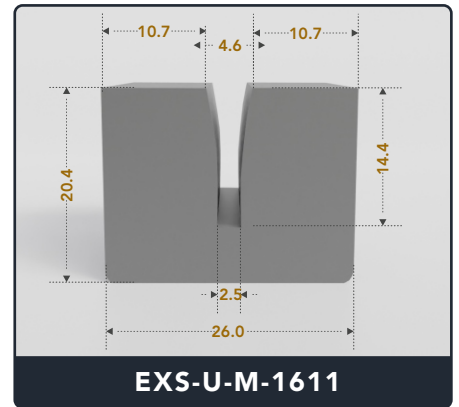

U-Channel (Medium)

Contact Us :

☎ 317-559-2220 📠 317-350-1322
✉ info@exactseal.com 🌐 www.exactseal.com

Address :

Exactseal Inc 7601 E 88th Pl. Building 3B
Indianapolis, IN 46256