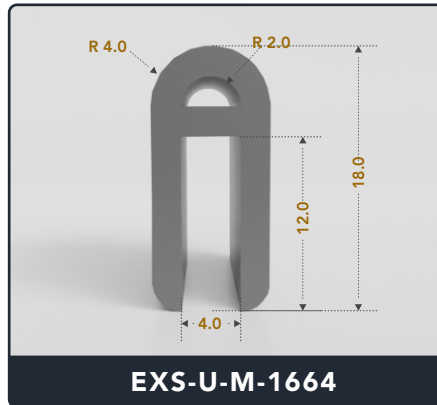

U-Channel (Medium)

Contact Us :

☎ 317-559-2220 📠 317-350-1322
 ✉ info@exactseal.com 🌐 www.exactseal.com

Address :

Exactseal Inc 7601 E 88th Pl. Building 3B
 Indianapolis, IN 46256

U-Channel (Medium)

Contact Us :