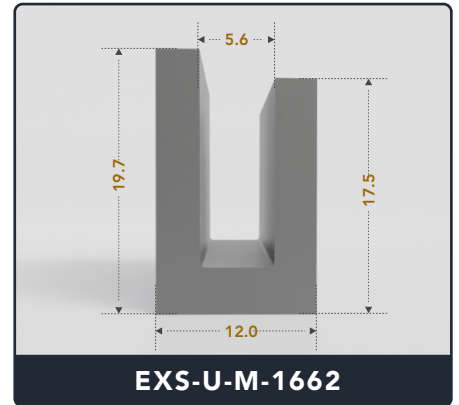

U-Channel (Medium)

Contact Us :

☎ 317-559-2220 📠 317-350-1322
 ✉ info@exactseal.com 🌐 www.exactseal.com

Address :

Exactseal Inc 7601 E 88th Pl. Building 3B
 Indianapolis, IN 46256

U-Channel (Medium)

Contact Us :