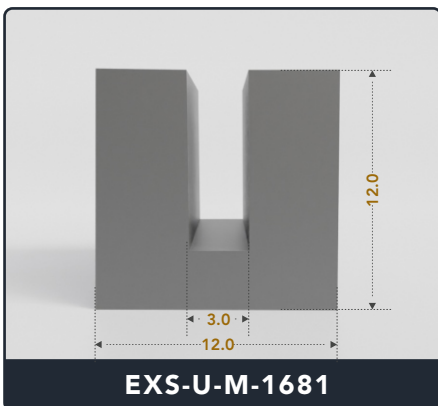

U-Channel (Medium)

Contact Us :

☎ 317-559-2220 📠 317-350-1322
✉ info@exactseal.com 🌐 www.exactseal.com

Address :

Exactseal Inc 7601 E 88th Pl. Building 3B
Indianapolis, IN 46256