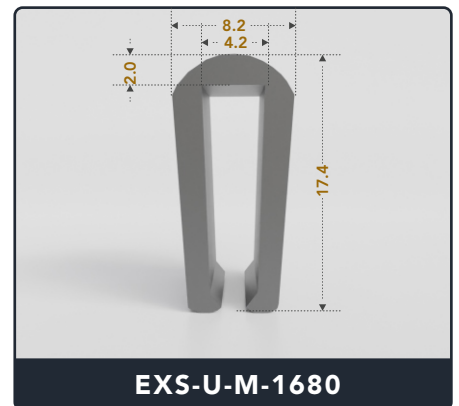

U-Channel (Medium)

Contact Us :

☎ 317-559-2220 📠 317-350-1322
✉ info@exactseal.com 🌐 www.exactseal.com

Address :

Exactseal Inc 7601 E 88th Pl. Building 3B
Indianapolis, IN 46256