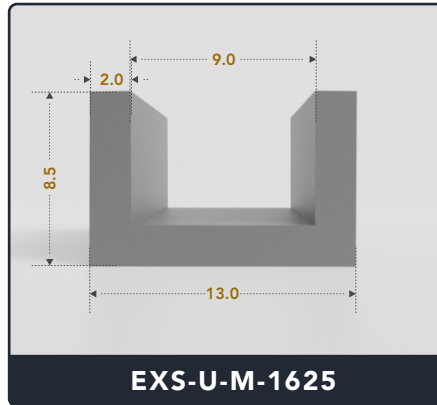

U-Channel (Medium)

Contact Us :

☎ 317-559-2220 📠 317-350-1322
✉ info@exactseal.com 🌐 www.exactseal.com

Address :

Exactseal Inc 7601 E 88th Pl. Building 3B
Indianapolis, IN 46256