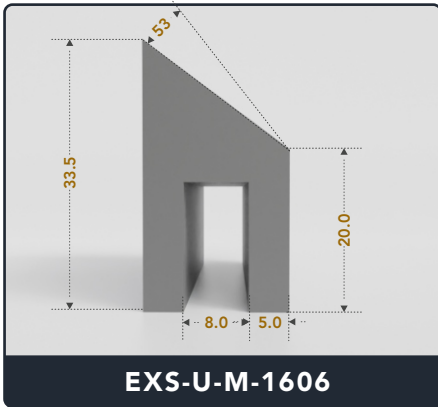

U-Channel (Medium)

Contact Us :

☎ 317-559-2220 📠 317-350-1322
✉ info@exactseal.com 🌐 www.exactseal.com

Address :

Exactseal Inc 7601 E 88th Pl. Building 3B
Indianapolis, IN 46256