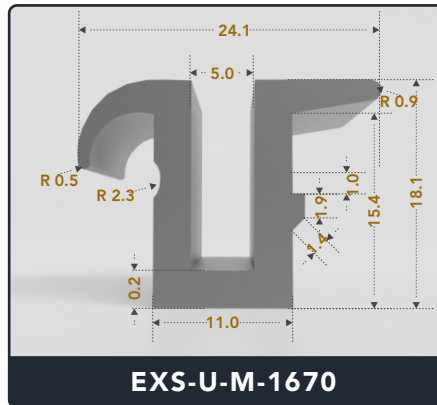

U-Channel (Medium)

Contact Us :

☎ 317-559-2220 📠 317-350-1322
 ✉ info@exactseal.com 🌐 www.exactseal.com

Address :

Exactseal Inc 7601 E 88th Pl. Building 3B
 Indianapolis, IN 46256

U-Channel (Medium)

Contact Us :