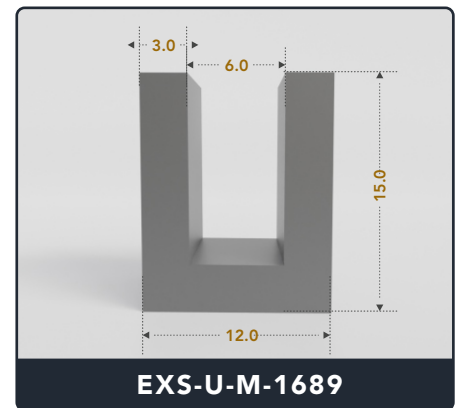

U-Channel (Medium)

EXACTSEAL

Contact Us :

☎ 317-559-2220 📠 317-350-1322
✉ info@exactseal.com 🌐 www.exactseal.com

Address :

Exactseal Inc 7601 E 88th Pl. Building 3B
Indianapolis, IN 46256