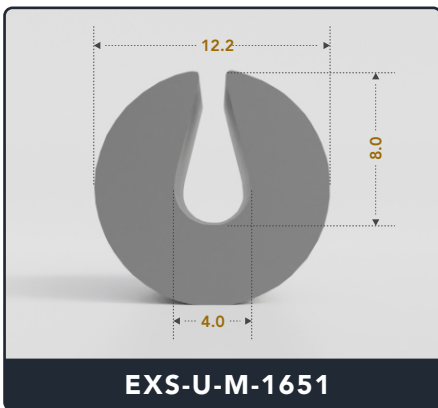

U-Channel (Medium)

Contact Us :

☎ 317-559-2220 📠 317-350-1322
✉ info@exactseal.com 🌐 www.exactseal.com

Address :

Exactseal Inc 7601 E 88th Pl. Building 3B
Indianapolis, IN 46256