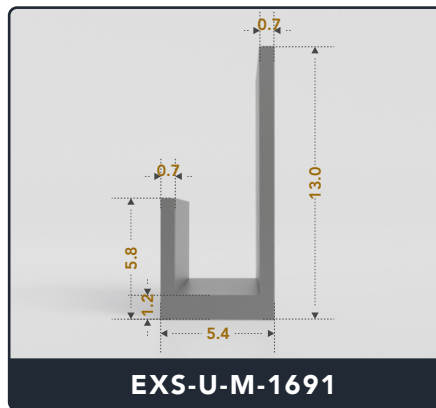

U-Channel (Medium)

EXACTSEAL

Contact Us :

☎ 317-559-2220 📠 317-350-1322
✉ info@exactseal.com 🌐 www.exactseal.com

Address :

Exactseal Inc 7601 E 88th Pl. Building 3B
Indianapolis, IN 46256