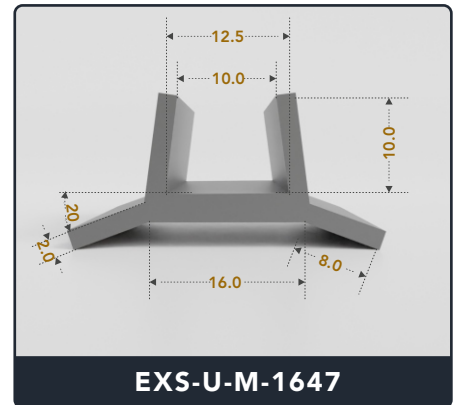

U-Channel (Medium)

Contact Us :

☎ 317-559-2220 📠 317-350-1322
✉ info@exactseal.com 🌐 www.exactseal.com

Address :

Exactseal Inc 7601 E 88th Pl. Building 3B
Indianapolis, IN 46256