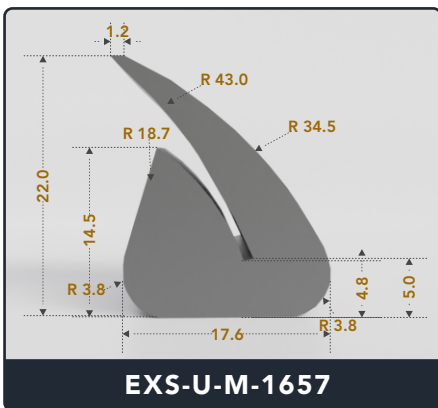

U-Channel (Medium)

Contact Us :

☎ 317-559-2220 📠 317-350-1322
✉ info@exactseal.com 🌐 www.exactseal.com

Address :

Exactseal Inc 7601 E 88th Pl. Building 3B
Indianapolis, IN 46256