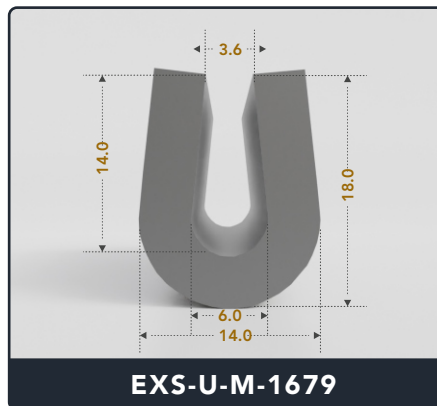

U-Channel (Medium)

Contact Us :

☎ 317-559-2220 📠 317-350-1322
✉ info@exactseal.com 🌐 www.exactseal.com

Address :

Exactseal Inc 7601 E 88th Pl. Building 3B
Indianapolis, IN 46256