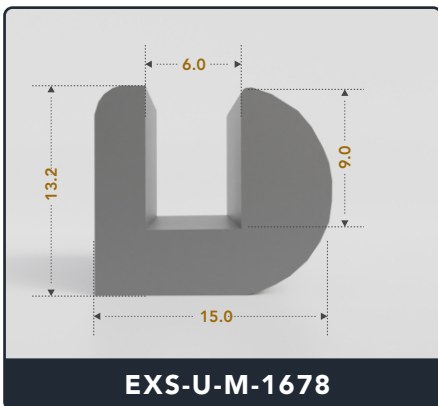

U-Channel (Medium)

Contact Us :

☎ 317-559-2220 📠 317-350-1322
✉ info@exactseal.com 🌐 www.exactseal.com

Address :

Exactseal Inc 7601 E 88th Pl. Building 3B
Indianapolis, IN 46256