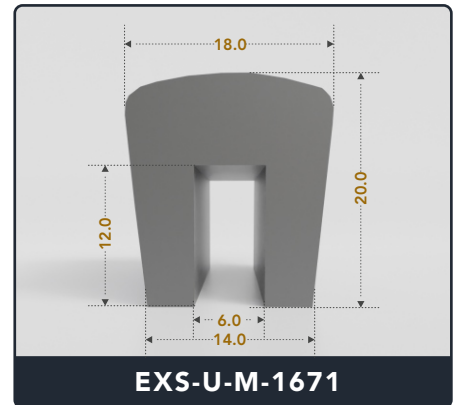

U-Channel (Medium)

Contact Us :

☎ 317-559-2220 📠 317-350-1322
 ✉ info@exactseal.com 🌐 www.exactseal.com

Address :

Exactseal Inc 7601 E 88th Pl. Building 3B
 Indianapolis, IN 46256

U-Channel (Medium)

Contact Us :