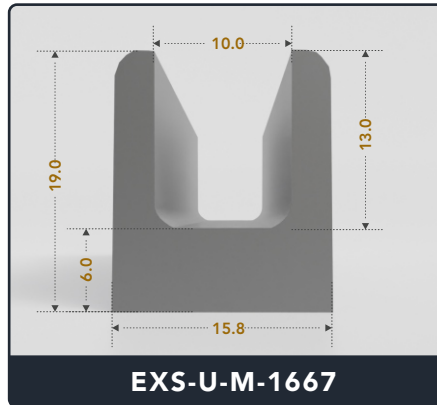

U-Channel (Medium)

Contact Us :

☎ 317-559-2220 📠 317-350-1322
 ✉ info@exactseal.com 🌐 www.exactseal.com

Address :

Exactseal Inc 7601 E 88th Pl. Building 3B
 Indianapolis, IN 46256

U-Channel (Medium)

Contact Us :