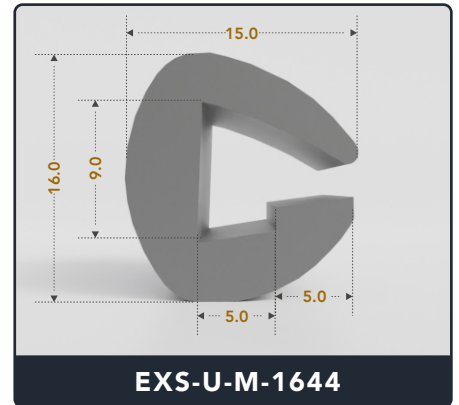

U-Channel (Medium)

Contact Us :

☎ 317-559-2220 📠 317-350-1322
✉ info@exactseal.com 🌐 www.exactseal.com

Address :

Exactseal Inc 7601 E 88th Pl. Building 3B
Indianapolis, IN 46256