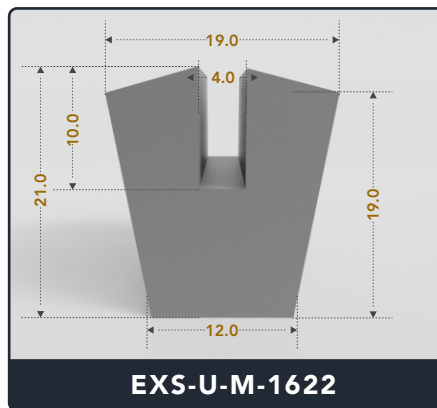

U-Channel (Medium)

Contact Us :

☎ 317-559-2220 📠 317-350-1322
 ✉ info@exactseal.com 🌐 www.exactseal.com

Address :

Exactseal Inc 7601 E 88th Pl. Building 3B
 Indianapolis, IN 46256

U-Channel (Medium)

Contact Us :