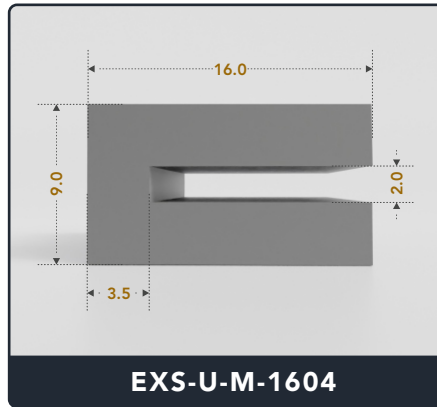

U-Channel (Medium)

Contact Us :

☎ 317-559-2220 📠 317-350-1322
✉ info@exactseal.com 🌐 www.exactseal.com

Address :

Exactseal Inc 7601 E 88th Pl. Building 3B
Indianapolis, IN 46256