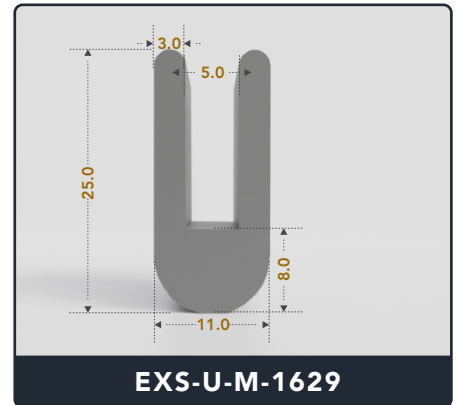

U-Channel (Medium)

Contact Us :

☎ 317-559-2220 📠 317-350-1322
✉ info@exactseal.com 🌐 www.exactseal.com

Address :

Exactseal Inc 7601 E 88th Pl. Building 3B
Indianapolis, IN 46256