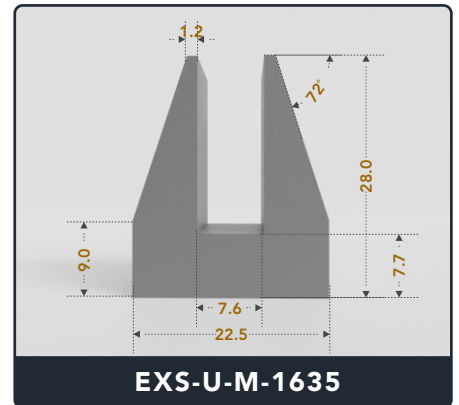

U-Channel (Medium)

Contact Us :

☎ 317-559-2220 📠 317-350-1322
✉ info@exactseal.com 🌐 www.exactseal.com

Address :

Exactseal Inc 7601 E 88th Pl. Building 3B
Indianapolis, IN 46256