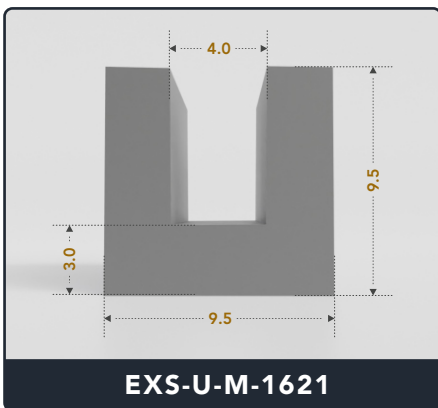

U-Channel (Medium)

Contact Us :

☎ 317-559-2220 📠 317-350-1322
 ✉ info@exactseal.com 🌐 www.exactseal.com

Address :

Exactseal Inc 7601 E 88th Pl. Building 3B
 Indianapolis, IN 46256

U-Channel (Medium)

Contact Us :