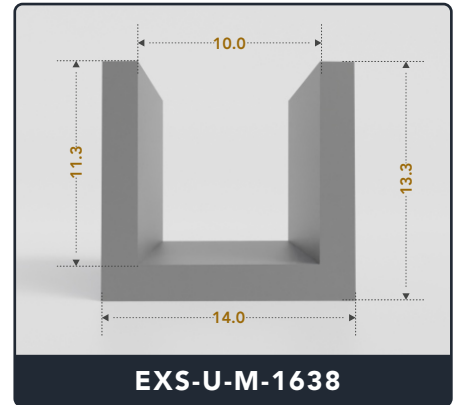

U-Channel (Medium)

Contact Us :

☎ 317-559-2220 📠 317-350-1322
✉ info@exactseal.com 🌐 www.exactseal.com

Address :

Exactseal Inc 7601 E 88th Pl. Building 3B
Indianapolis, IN 46256