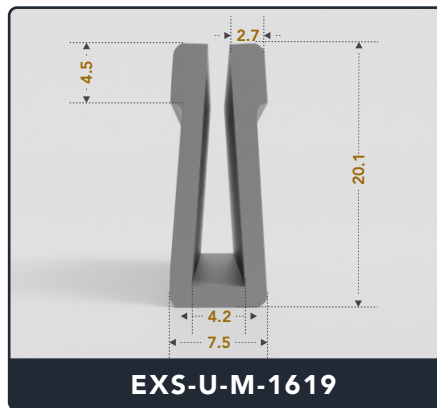

U-Channel (Medium)

Contact Us :

☎ 317-559-2220 📠 317-350-1322
 ✉ info@exactseal.com 🌐 www.exactseal.com

Address :

Exactseal Inc 7601 E 88th Pl. Building 3B
 Indianapolis, IN 46256

U-Channel (Medium)

Contact Us :