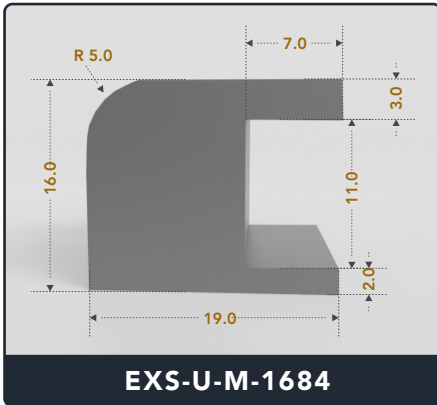

U-Channel (Medium)

EXACTSEAL

Contact Us :

☎ 317-559-2220 📠 317-350-1322
✉ info@exactseal.com 🌐 www.exactseal.com

Address :

Exactseal Inc 7601 E 88th Pl. Building 3B
Indianapolis, IN 46256