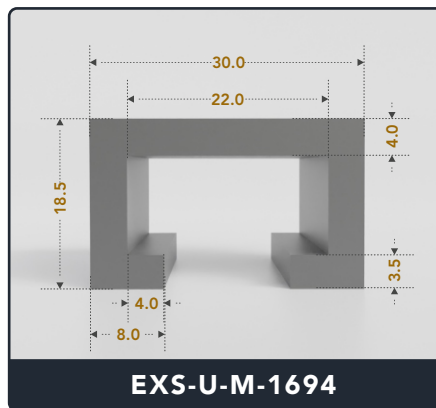

U-Channel (Medium)

EXACTSEAL

Contact Us :

☎ 317-559-2220 📠 317-350-1322
✉ info@exactseal.com 🌐 www.exactseal.com

Address :

Exactseal Inc 7601 E 88th Pl. Building 3B
Indianapolis, IN 46256