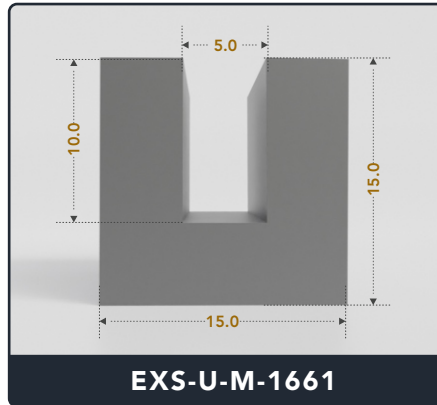

U-Channel (Medium)

Contact Us :

☎ 317-559-2220 📠 317-350-1322
 ✉ info@exactseal.com 🌐 www.exactseal.com

Address :

Exactseal Inc 7601 E 88th Pl. Building 3B
 Indianapolis, IN 46256

U-Channel (Medium)

Contact Us :