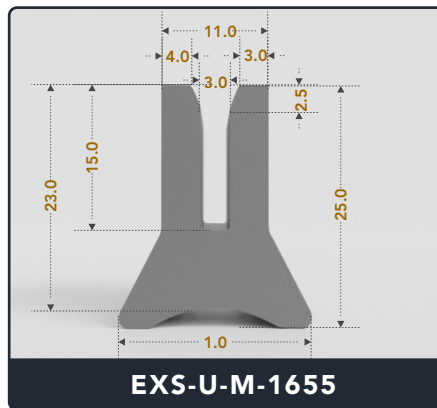

U-Channel (Medium)

Contact Us :

☎ 317-559-2220 📠 317-350-1322
✉ info@exactseal.com 🌐 www.exactseal.com

Address :

Exactseal Inc 7601 E 88th Pl. Building 3B
Indianapolis, IN 46256