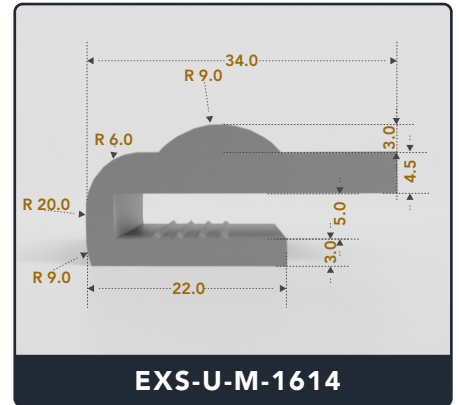

U-Channel (Medium)

Contact Us :

☎ 317-559-2220 📠 317-350-1322
 ✉ info@exactseal.com 🌐 www.exactseal.com

Address :

Exactseal Inc 7601 E 88th Pl. Building 3B
 Indianapolis, IN 46256

U-Channel (Medium)

Contact Us :