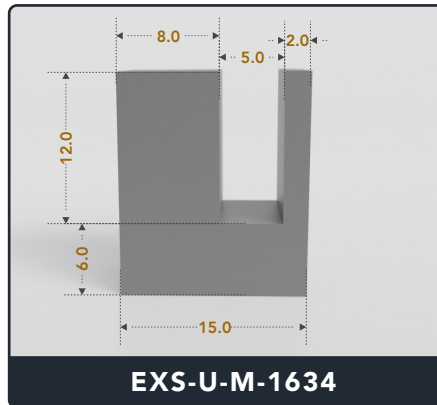

U-Channel (Medium)

Contact Us :

☎ 317-559-2220 📠 317-350-1322
✉ info@exactseal.com 🌐 www.exactseal.com

Address :

Exactseal Inc 7601 E 88th Pl. Building 3B
Indianapolis, IN 46256