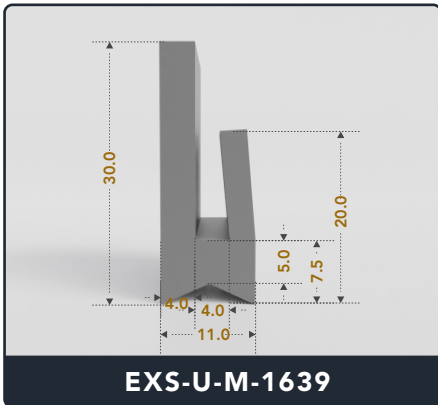

U-Channel (Medium)

Contact Us :

☎ 317-559-2220 📠 317-350-1322
✉ info@exactseal.com 🌐 www.exactseal.com

Address :

Exactseal Inc 7601 E 88th Pl. Building 3B
Indianapolis, IN 46256