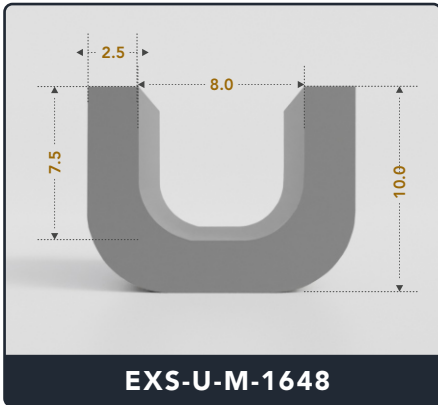

U-Channel (Medium)

Contact Us :

☎ 317-559-2220 📠 317-350-1322
✉ info@exactseal.com 🌐 www.exactseal.com

Address :

Exactseal Inc 7601 E 88th Pl. Building 3B
Indianapolis, IN 46256