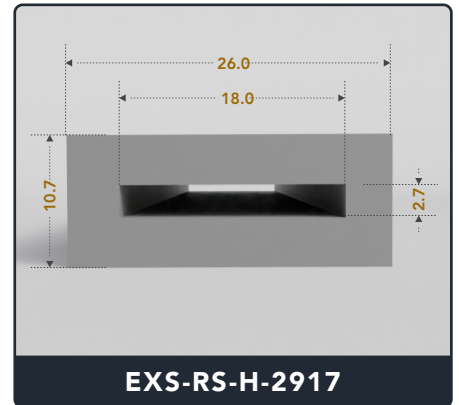

Rectangle Strips (Hollow)

Contact Us :

☎ 317-559-2220 📠 317-350-1322
✉ info@exactseal.com 🌐 www.exactseal.com

Address :

Exactseal Inc 7601 E 88th Pl. Building 3B
Indianapolis, IN 46256