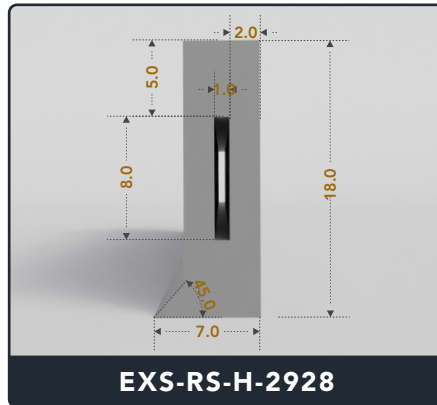

Address :

Exactseal Inc 7601 E 88th Pl. Building 3B
Indianapolis, IN 46256

Rectangle Strips (Hollow)

Contact Us :

☎ 317-559-2220 📠 317-350-1322
 ✉ info@exactseal.com 🌐 www.exactseal.com

Address :

Exactseal Inc 7601 E 88th Pl. Building 3B
 Indianapolis, IN 46256