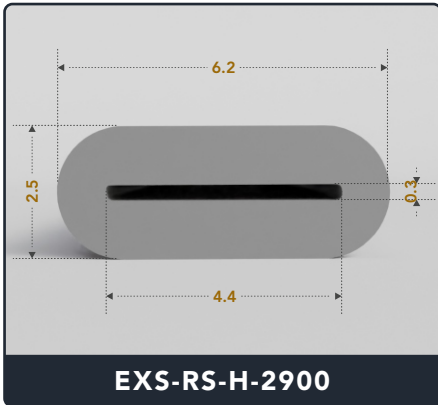

EXACT SEAL

RECTANGLE STRIPS (HOLLOW)

Contact Us :

☎ 317-559-2220 📠 317-350-1322

✉ info@exactseal.com 🌐 www.exactseal.com

Address :

Exactseal Inc 7601 E 88th Pl. Building 3B
Indianapolis, IN 46256

Rectangle Strips (Hollow)