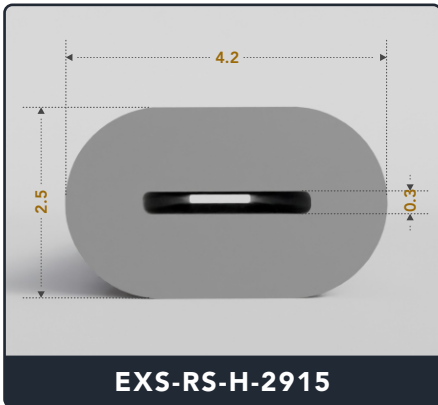

Rectangle Strips (Hollow)

Contact Us :

☎ 317-559-2220 📠 317-350-1322
✉ info@exactseal.com 🌐 www.exactseal.com

Address :

Exactseal Inc 7601 E 88th Pl. Building 3B
Indianapolis, IN 46256