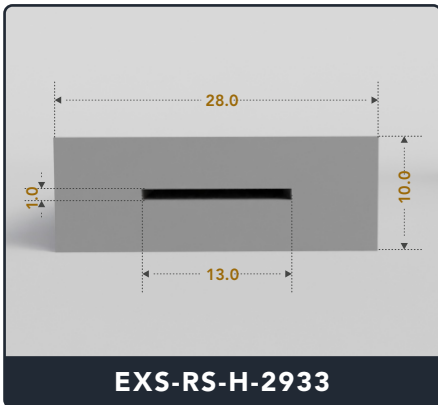

Address :

Exactseal Inc 7601 E 88th Pl. Building 3B
Indianapolis, IN 46256

Rectangle Strips (Hollow)

Contact Us :

☎ 317-559-2220 📠 317-350-1322
 ✉ info@exactseal.com 🌐 www.exactseal.com

Address :

Exactseal Inc 7601 E 88th Pl. Building 3B
 Indianapolis, IN 46256