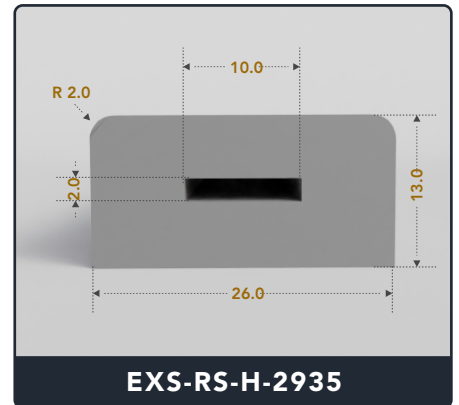

Address :

Exactseal Inc 7601 E 88th Pl. Building 3B
Indianapolis, IN 46256

Rectangle Strips (Hollow)

Contact Us :

☎ 317-559-2220 📠 317-350-1322
 ✉ info@exactseal.com 🌐 www.exactseal.com

Address :

Exactseal Inc 7601 E 88th Pl. Building 3B
 Indianapolis, IN 46256