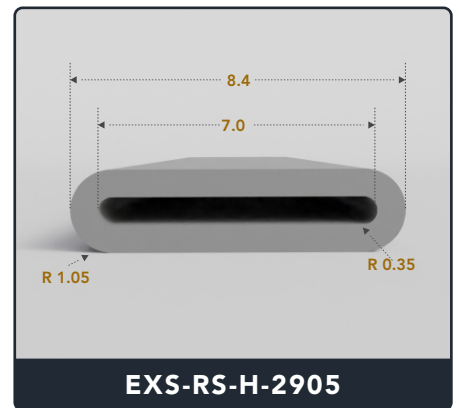

EXACT SEAL

RECTANGLE STRIPS (HOLLOW)

Contact Us :

☎ 317-559-2220 📠 317-350-1322

✉ info@exactseal.com 🌐 www.exactseal.com

Address :

Exactseal Inc 7601 E 88th Pl. Building 3B
Indianapolis, IN 46256

Rectangle Strips (Hollow)