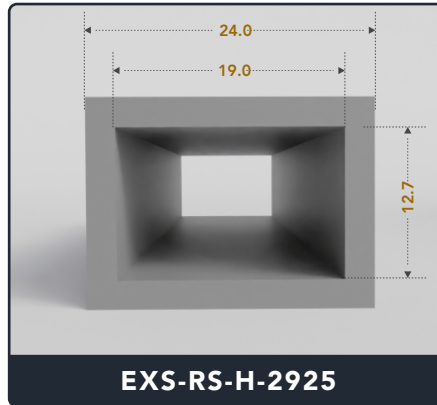

Address :

Exactseal Inc 7601 E 88th Pl. Building 3B
Indianapolis, IN 46256

Rectangle Strips (Hollow)

Contact Us :

☎ 317-559-2220 📠 317-350-1322
 ✉ info@exactseal.com 🌐 www.exactseal.com

Address :

Exactseal Inc 7601 E 88th Pl. Building 3B
 Indianapolis, IN 46256