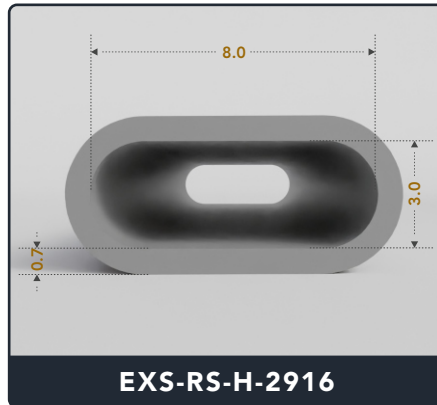

Rectangle Strips (Hollow)

Contact Us :

☎ 317-559-2220 📠 317-350-1322
✉ info@exactseal.com 🌐 www.exactseal.com

Address :

Exactseal Inc 7601 E 88th Pl. Building 3B
Indianapolis, IN 46256