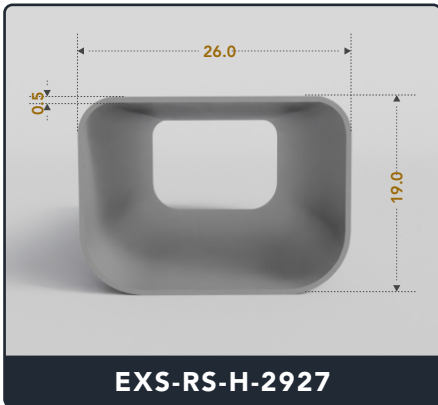

Address :

Exactseal Inc 7601 E 88th Pl. Building 3B
Indianapolis, IN 46256

Rectangle Strips (Hollow)

Contact Us :

☎ 317-559-2220 📠 317-350-1322
 ✉ info@exactseal.com 🌐 www.exactseal.com

Address :

Exactseal Inc 7601 E 88th Pl. Building 3B
 Indianapolis, IN 46256