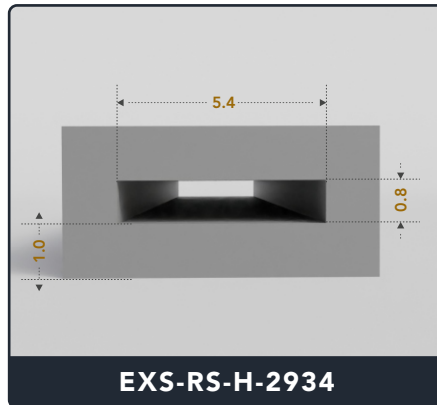

Address :

Exactseal Inc 7601 E 88th Pl. Building 3B
Indianapolis, IN 46256

Rectangle Strips (Hollow)

Contact Us :

☎ 317-559-2220 📠 317-350-1322
 ✉ info@exactseal.com 🌐 www.exactseal.com

Address :

Exactseal Inc 7601 E 88th Pl. Building 3B
 Indianapolis, IN 46256