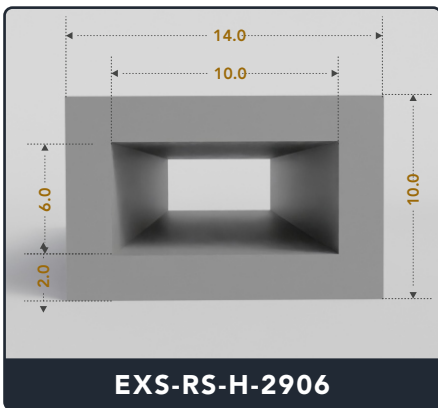

EXACT SEAL

RECTANGLE STRIPS (HOLLOW)

Contact Us :

☎ 317-559-2220 📠 317-350-1322

✉ info@exactseal.com 🌐 www.exactseal.com

Address :

Exactseal Inc 7601 E 88th Pl. Building 3B
Indianapolis, IN 46256

Rectangle Strips (Hollow)