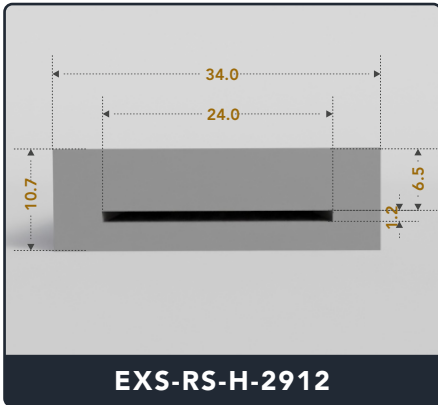

Rectangle Strips (Hollow)

Contact Us :

☎ 317-559-2220 📠 317-350-1322
✉ info@exactseal.com 🌐 www.exactseal.com

Address :

Exactseal Inc 7601 E 88th Pl. Building 3B
Indianapolis, IN 46256