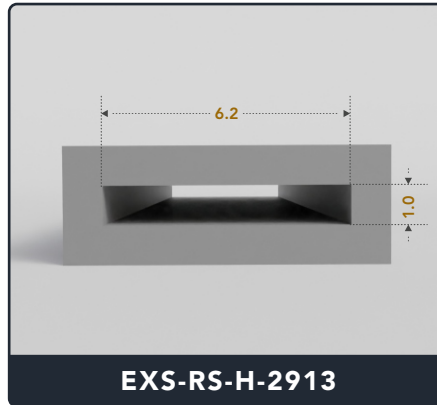

Rectangle Strips (Hollow)

Contact Us :

☎ 317-559-2220 📠 317-350-1322
✉ info@exactseal.com 🌐 www.exactseal.com

Address :

Exactseal Inc 7601 E 88th Pl. Building 3B
Indianapolis, IN 46256