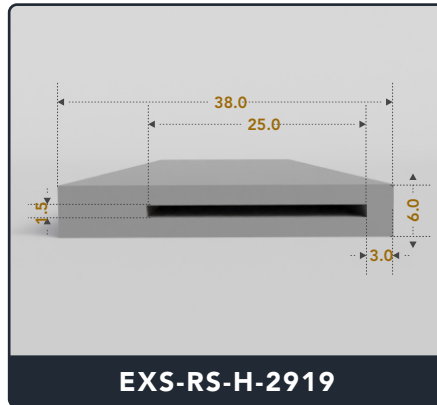

Rectangle Strips (Hollow)

Contact Us :

☎ 317-559-2220 📠 317-350-1322
✉ info@exactseal.com 🌐 www.exactseal.com

Address :

Exactseal Inc 7601 E 88th Pl. Building 3B
Indianapolis, IN 46256