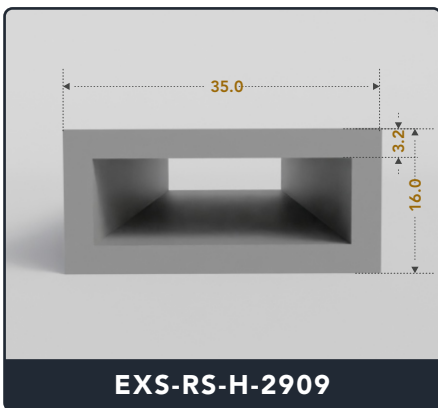

EXACT SEAL

RECTANGLE STRIPS (HOLLOW)

Contact Us :

☎ 317-559-2220 📠 317-350-1322

✉ info@exactseal.com 🌐 www.exactseal.com

Address :

Exactseal Inc 7601 E 88th Pl. Building 3B
Indianapolis, IN 46256

Rectangle Strips (Hollow)