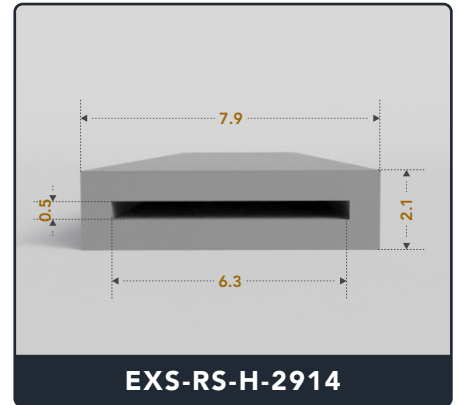

Rectangle Strips (Hollow)

Contact Us :

☎ 317-559-2220 📠 317-350-1322
✉ info@exactseal.com 🌐 www.exactseal.com

Address :

Exactseal Inc 7601 E 88th Pl. Building 3B
Indianapolis, IN 46256