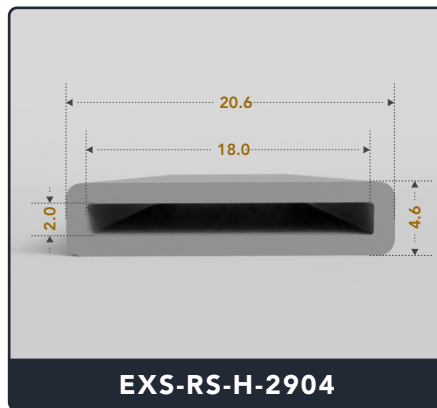

EXACT SEAL

RECTANGLE STRIPS (HOLLOW)

Contact Us :

☎ 317-559-2220 📠 317-350-1322

✉ info@exactseal.com 🌐 www.exactseal.com

Address :

Exactseal Inc 7601 E 88th Pl. Building 3B
Indianapolis, IN 46256

Rectangle Strips (Hollow)