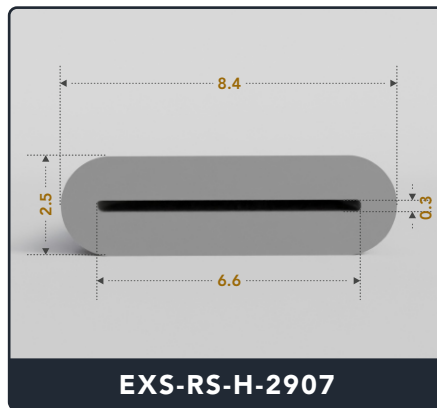

EXACT SEAL

RECTANGLE STRIPS (HOLLOW)

Contact Us :

☎ 317-559-2220 📠 317-350-1322

✉ info@exactseal.com 🌐 www.exactseal.com

Address :

Exactseal Inc 7601 E 88th Pl. Building 3B
Indianapolis, IN 46256

Rectangle Strips (Hollow)