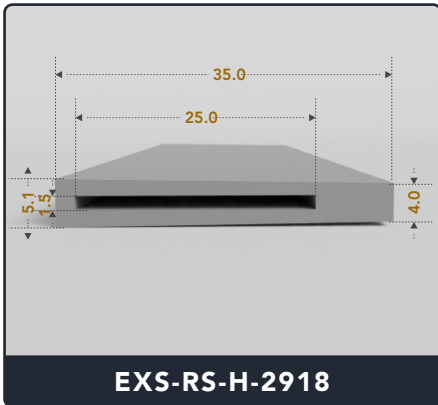

Rectangle Strips (Hollow)

Contact Us :

☎ 317-559-2220 📠 317-350-1322
✉ info@exactseal.com 🌐 www.exactseal.com

Address :

Exactseal Inc 7601 E 88th Pl. Building 3B
Indianapolis, IN 46256