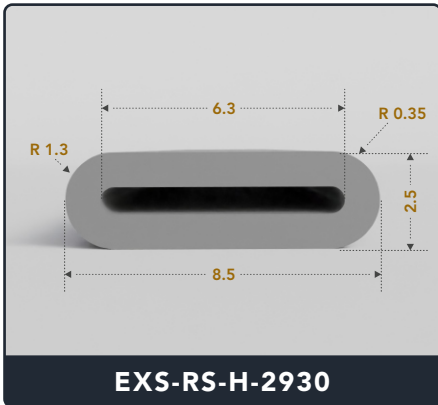

Address :

Exactseal Inc 7601 E 88th Pl. Building 3B
Indianapolis, IN 46256

Rectangle Strips (Hollow)

Contact Us :

☎ 317-559-2220 📠 317-350-1322
 ✉ info@exactseal.com 🌐 www.exactseal.com

Address :

Exactseal Inc 7601 E 88th Pl. Building 3B
 Indianapolis, IN 46256