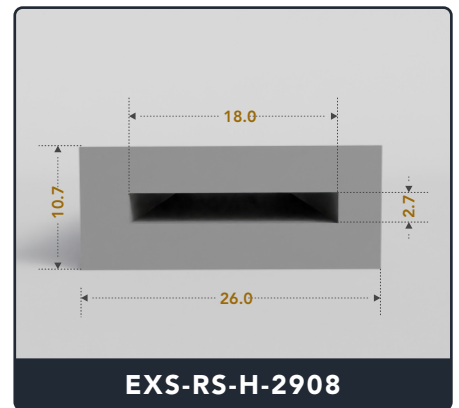

EXACT SEAL

RECTANGLE STRIPS (HOLLOW)

Contact Us :

☎ 317-559-2220 📠 317-350-1322

✉ info@exactseal.com 🌐 www.exactseal.com

Address :

Exactseal Inc 7601 E 88th Pl. Building 3B
Indianapolis, IN 46256

Rectangle Strips (Hollow)