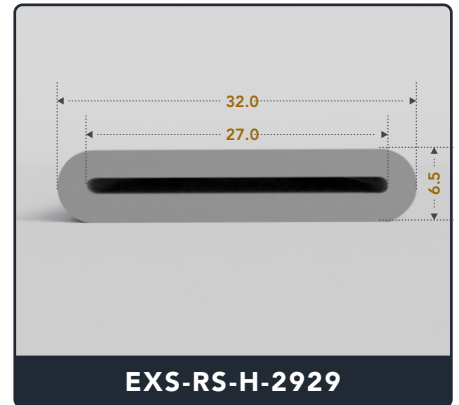

Rectangle Strips (Hollow)

Contact Us :

☎ 317-559-2220 📠 317-350-1322
✉ info@exactseal.com 🌐 www.exactseal.com

Address :

Exactseal Inc 7601 E 88th Pl. Building 3B
Indianapolis, IN 46256