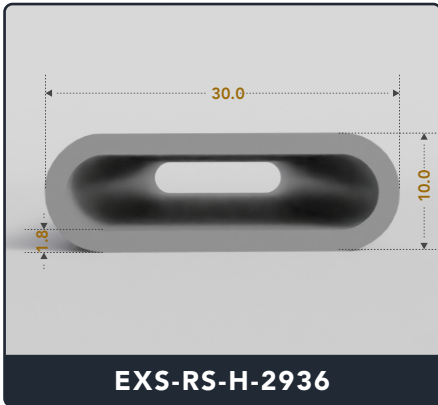

Rectangle Strips (Hollow)

Contact Us :

☎ 317-559-2220 📠 317-350-1322
✉ info@exactseal.com 🌐 www.exactseal.com

Address :

Exactseal Inc 7601 E 88th Pl. Building 3B
Indianapolis, IN 46256