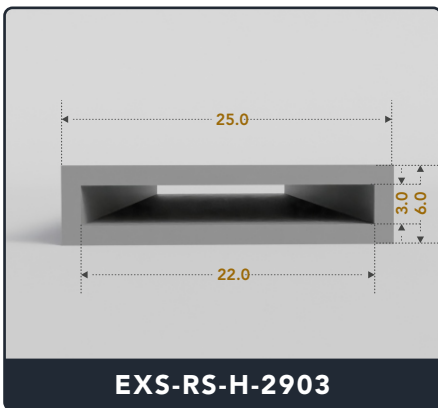

EXACT SEAL

RECTANGLE STRIPS (HOLLOW)

Contact Us :

☎ 317-559-2220 📠 317-350-1322

✉ info@exactseal.com 🌐 www.exactseal.com

Address :

Exactseal Inc 7601 E 88th Pl. Building 3B
Indianapolis, IN 46256

Rectangle Strips (Hollow)