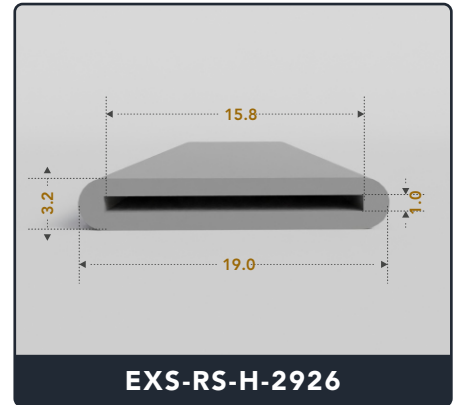

Rectangle Strips (Hollow)

Contact Us :

☎ 317-559-2220 📠 317-350-1322
✉ info@exactseal.com 🌐 www.exactseal.com

Address :

Exactseal Inc 7601 E 88th Pl. Building 3B
Indianapolis, IN 46256