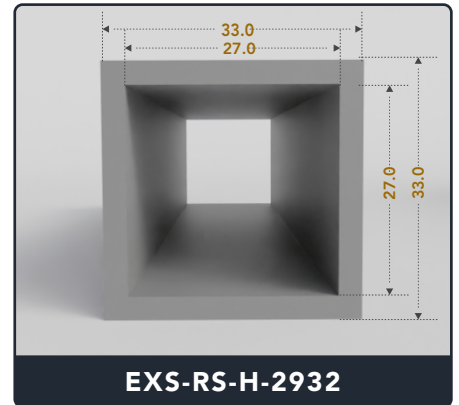

Address :

Exactseal Inc 7601 E 88th Pl. Building 3B
Indianapolis, IN 46256

Rectangle Strips (Hollow)

Contact Us :

☎ 317-559-2220 📠 317-350-1322
 ✉ info@exactseal.com 🌐 www.exactseal.com

Address :

Exactseal Inc 7601 E 88th Pl. Building 3B
 Indianapolis, IN 46256