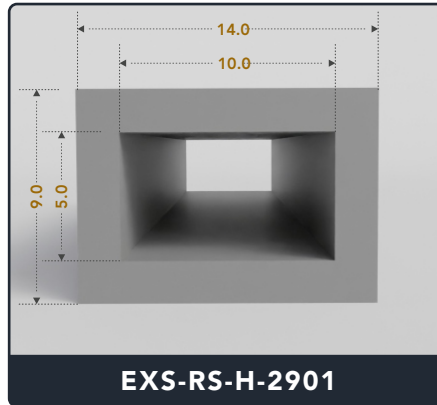

EXACT SEAL

RECTANGLE STRIPS (HOLLOW)

Contact Us :

☎ 317-559-2220 📠 317-350-1322

✉ info@exactseal.com 🌐 www.exactseal.com

Address :

Exactseal Inc 7601 E 88th Pl. Building 3B
Indianapolis, IN 46256

Rectangle Strips (Hollow)