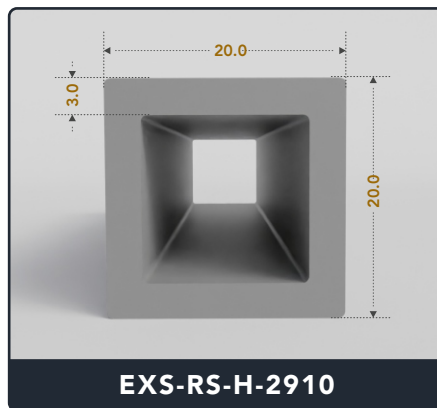

EXACT SEAL

RECTANGLE STRIPS (HOLLOW)

Contact Us :

☎ 317-559-2220 📠 317-350-1322

✉ info@exactseal.com 🌐 www.exactseal.com

Address :

Exactseal Inc 7601 E 88th Pl. Building 3B
Indianapolis, IN 46256

Rectangle Strips (Hollow)