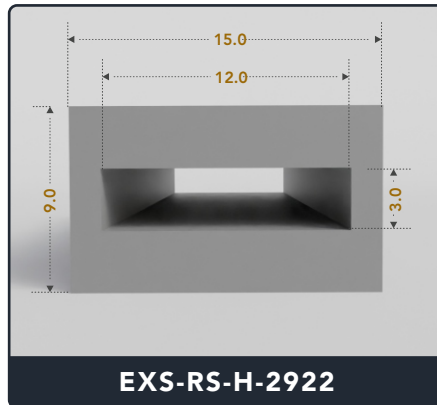

Rectangle Strips (Hollow)

Contact Us :

☎ 317-559-2220 📠 317-350-1322
✉ info@exactseal.com 🌐 www.exactseal.com

Address :

Exactseal Inc 7601 E 88th Pl. Building 3B
Indianapolis, IN 46256