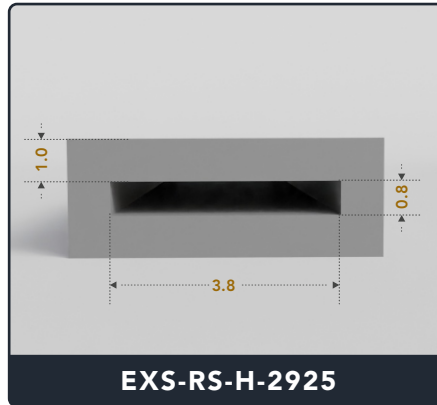

Rectangle Strips (Hollow)

Contact Us :

☎ 317-559-2220 📠 317-350-1322
✉ info@exactseal.com 🌐 www.exactseal.com

Address :

Exactseal Inc 7601 E 88th Pl. Building 3B
Indianapolis, IN 46256