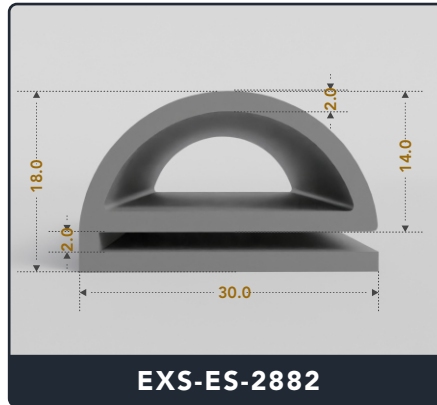

Contact Us :

☎ 317-559-2220 📠 317-350-1322
✉ info@exactseal.com 🌐 www.exactseal.com

Address :

Exactseal Inc 7601 E 88th Pl. Building 3B
Indianapolis, IN 46256