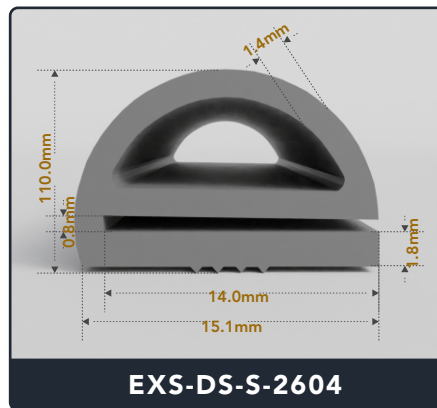

EXACT SEAL

E-SEALS

Contact Us :

☎ 317-559-2220 🖨 317-350-1322

✉ info@exactseal.com 🌐 www.exactseal.com

Address :

Exactseal Inc 7601 E 88th Pl. Building 3B
Indianapolis, IN 46256

Contact Us :