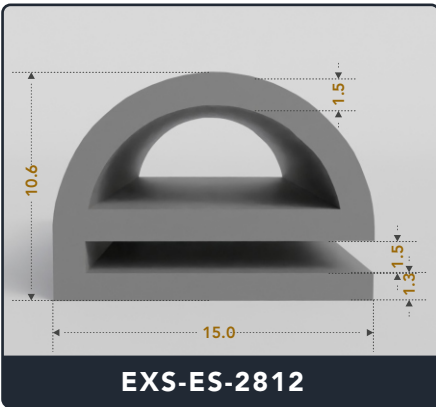

Contact Us :

☎ 317-559-2220 📠 317-350-1322
✉ info@exactseal.com 🌐 www.exactseal.com

Address :

Exactseal Inc 7601 E 88th Pl. Building 3B
Indianapolis, IN 46256