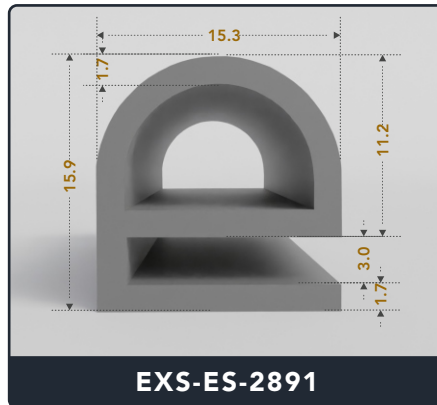

Contact Us :

☎ 317-559-2220 📠 317-350-1322
✉ info@exactseal.com 🌐 www.exactseal.com

Address :

Exactseal Inc 7601 E 88th Pl. Building 3B
Indianapolis, IN 46256