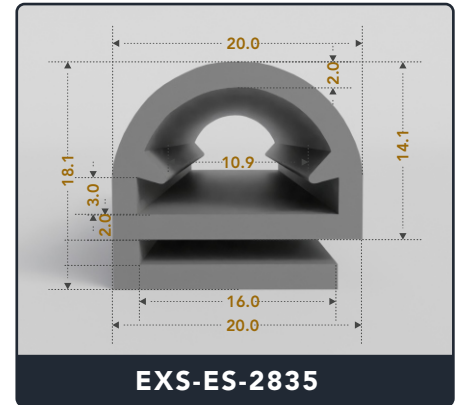

Address :

Exactseal Inc 7601 E 88th Pl. Building 3B
 Indianapolis, IN 46256

Contact Us :

☎ 317-559-2220 📠 317-350-1322
 ✉ info@exactseal.com 🌐 www.exactseal.com

Address :

Exactseal Inc 7601 E 88th Pl. Building 3B
 Indianapolis, IN 46256