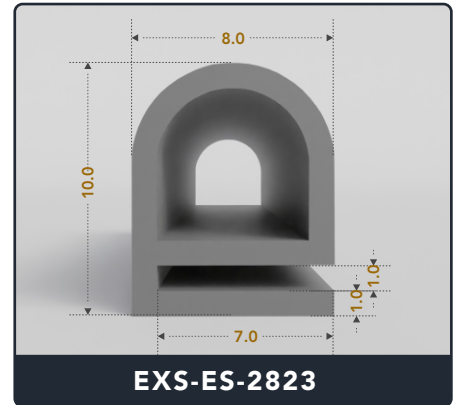

Contact Us :

☎ 317-559-2220 📠 317-350-1322
✉ info@exactseal.com 🌐 www.exactseal.com

Address :

Exactseal Inc 7601 E 88th Pl. Building 3B
Indianapolis, IN 46256