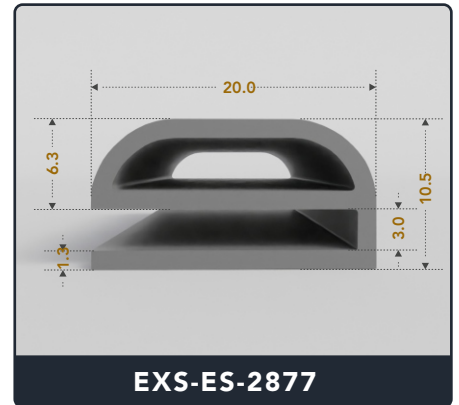

Address :

Exactseal Inc 7601 E 88th Pl. Building 3B
 Indianapolis, IN 46256

Contact Us :

☎ 317-559-2220 📠 317-350-1322
 ✉ info@exactseal.com 🌐 www.exactseal.com

Address :

Exactseal Inc 7601 E 88th Pl. Building 3B
 Indianapolis, IN 46256