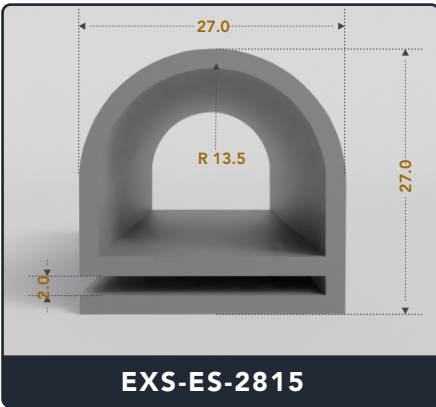

Contact Us :

☎ 317-559-2220 📠 317-350-1322
✉ info@exactseal.com 🌐 www.exactseal.com

Address :

Exactseal Inc 7601 E 88th Pl. Building 3B
Indianapolis, IN 46256