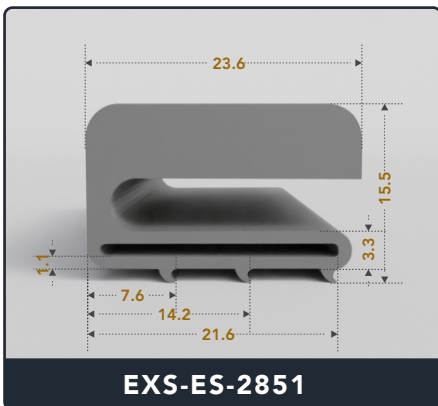

Contact Us :

☎ 317-559-2220 📠 317-350-1322
✉ info@exactseal.com 🌐 www.exactseal.com

Address :

Exactseal Inc 7601 E 88th Pl. Building 3B
Indianapolis, IN 46256