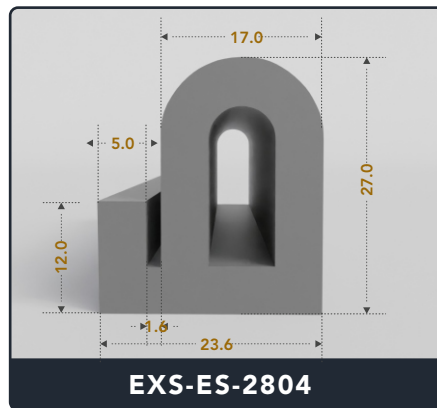

EXACT SEAL

E-SEALS

Contact Us :

☎ 317-559-2220 🖨 317-350-1322

✉ info@exactseal.com 🌐 www.exactseal.com

Address :

Exactseal Inc 7601 E 88th Pl. Building 3B
Indianapolis, IN 46256

Contact Us :