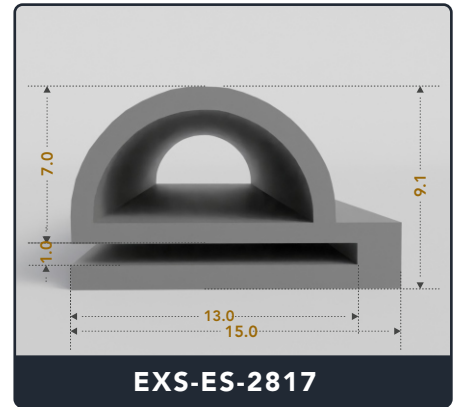

Contact Us :

☎ 317-559-2220 📠 317-350-1322
✉ info@exactseal.com 🌐 www.exactseal.com

Address :

Exactseal Inc 7601 E 88th Pl. Building 3B
Indianapolis, IN 46256