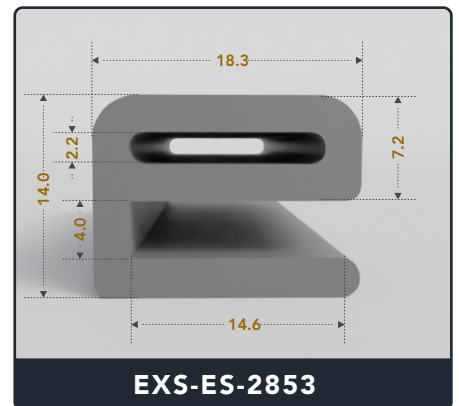

Contact Us :

☎ 317-559-2220 📠 317-350-1322
✉ info@exactseal.com 🌐 www.exactseal.com

Address :

Exactseal Inc 7601 E 88th Pl. Building 3B
Indianapolis, IN 46256