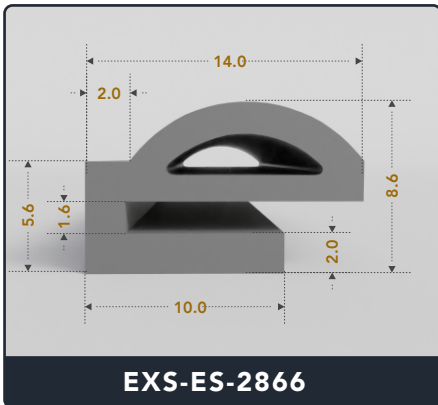

Contact Us :

☎ 317-559-2220 📠 317-350-1322
✉ info@exactseal.com 🌐 www.exactseal.com

Address :

Exactseal Inc 7601 E 88th Pl. Building 3B
Indianapolis, IN 46256