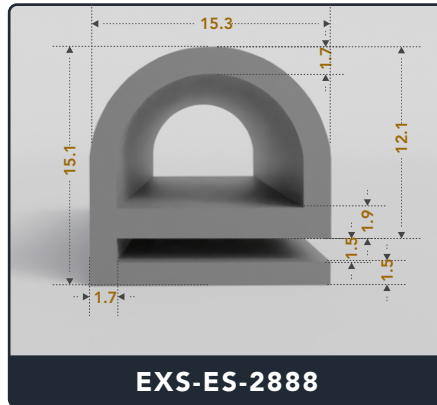

Contact Us :

☎ 317-559-2220 📠 317-350-1322
✉ info@exactseal.com 🌐 www.exactseal.com

Address :

Exactseal Inc 7601 E 88th Pl. Building 3B
Indianapolis, IN 46256