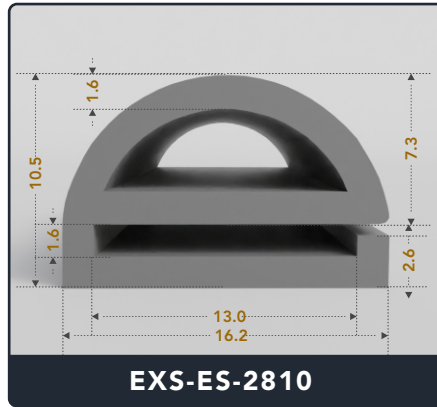

Contact Us :

☎ 317-559-2220 📠 317-350-1322
✉ info@exactseal.com 🌐 www.exactseal.com

Address :

Exactseal Inc 7601 E 88th Pl. Building 3B
Indianapolis, IN 46256