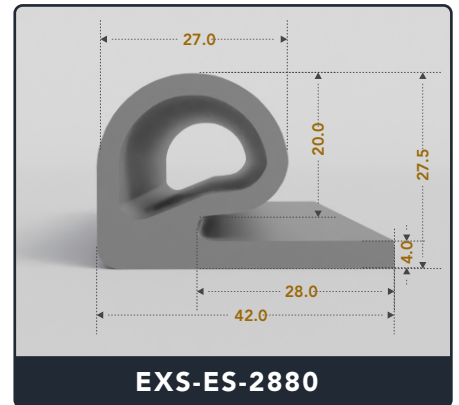

Address :

Exactseal Inc 7601 E 88th Pl. Building 3B
 Indianapolis, IN 46256

Contact Us :

☎ 317-559-2220 📠 317-350-1322
 ✉ info@exactseal.com 🌐 www.exactseal.com

Address :

Exactseal Inc 7601 E 88th Pl. Building 3B
 Indianapolis, IN 46256