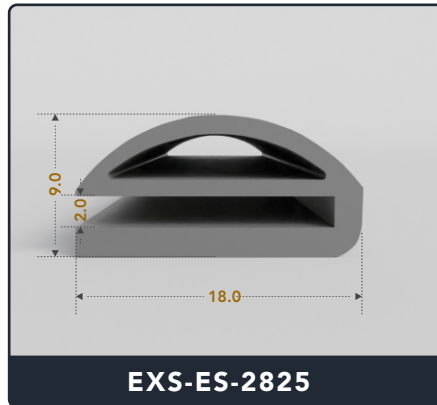

Contact Us :

☎ 317-559-2220 📠 317-350-1322
✉ info@exactseal.com 🌐 www.exactseal.com

Address :

Exactseal Inc 7601 E 88th Pl. Building 3B
Indianapolis, IN 46256