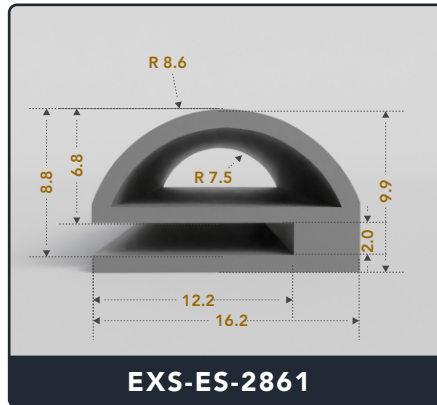

Contact Us :

☎ 317-559-2220 📠 317-350-1322
✉ info@exactseal.com 🌐 www.exactseal.com

Address :

Exactseal Inc 7601 E 88th Pl. Building 3B
Indianapolis, IN 46256