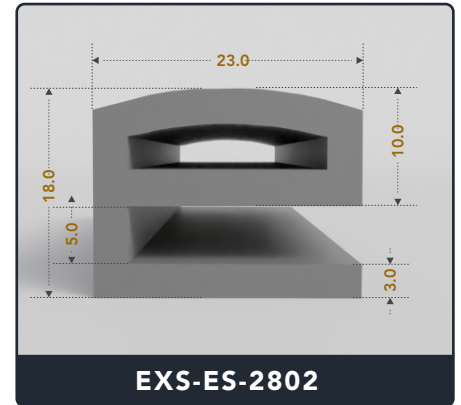

EXACT SEAL

E-SEALS

Contact Us :

☎ 317-559-2220 🖨 317-350-1322

✉ info@exactseal.com 🌐 www.exactseal.com

Address :

Exactseal Inc 7601 E 88th Pl. Building 3B
Indianapolis, IN 46256

Contact Us :