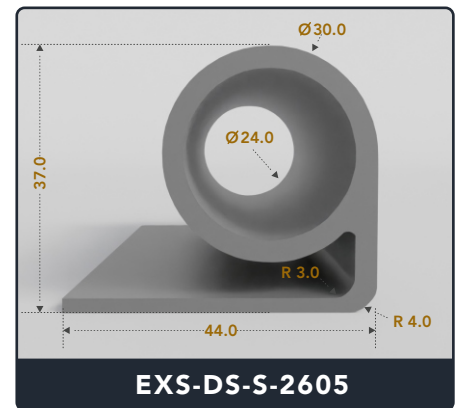

Contact Us :

☎ 317-559-2220 📠 317-350-1322
✉ info@exactseal.com 🌐 www.exactseal.com

Address :

Exactseal Inc 7601 E 88th Pl. Building 3B
Indianapolis, IN 46256