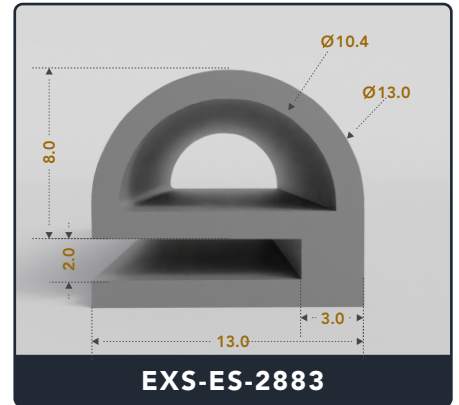

Contact Us :

☎ 317-559-2220 📠 317-350-1322
✉ info@exactseal.com 🌐 www.exactseal.com

Address :

Exactseal Inc 7601 E 88th Pl. Building 3B
Indianapolis, IN 46256