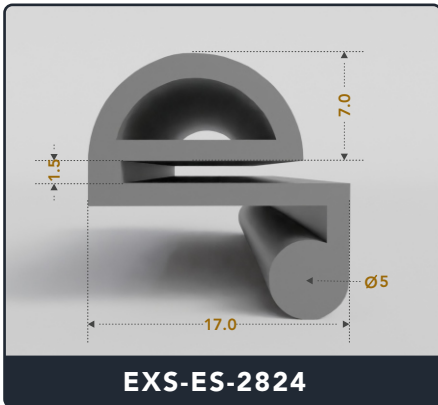

Contact Us :

☎ 317-559-2220 📠 317-350-1322
✉ info@exactseal.com 🌐 www.exactseal.com

Address :

Exactseal Inc 7601 E 88th Pl. Building 3B
Indianapolis, IN 46256