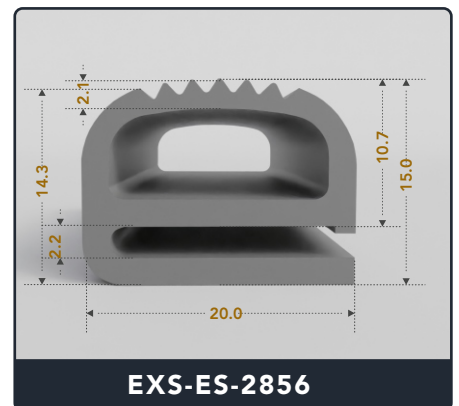

Contact Us :

☎ 317-559-2220 📠 317-350-1322
✉ info@exactseal.com 🌐 www.exactseal.com

Address :

Exactseal Inc 7601 E 88th Pl. Building 3B
Indianapolis, IN 46256