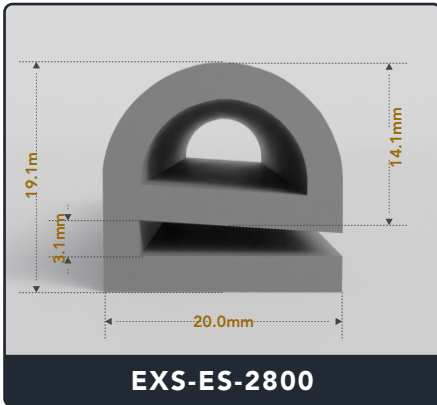

EXACT SEAL

E-SEALS

Contact Us :

☎ 317-559-2220 🖨 317-350-1322

✉ info@exactseal.com 🌐 www.exactseal.com

Address :

Exactseal Inc 7601 E 88th Pl. Building 3B
Indianapolis, IN 46256

Contact Us :