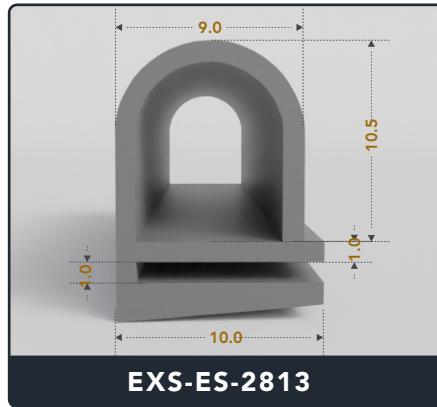

Contact Us :

☎ 317-559-2220 📠 317-350-1322
✉ info@exactseal.com 🌐 www.exactseal.com

Address :

Exactseal Inc 7601 E 88th Pl. Building 3B
Indianapolis, IN 46256