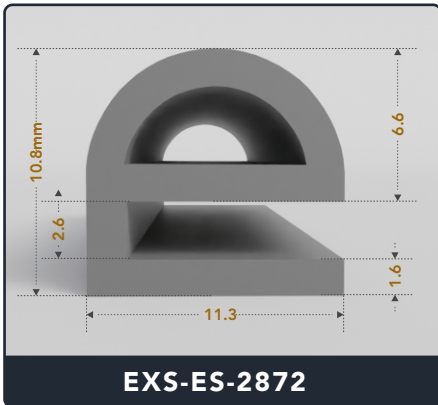

Address :

Exactseal Inc 7601 E 88th Pl. Building 3B
 Indianapolis, IN 46256

Contact Us :

☎ 317-559-2220 📠 317-350-1322
 ✉ info@exactseal.com 🌐 www.exactseal.com

Address :

Exactseal Inc 7601 E 88th Pl. Building 3B
 Indianapolis, IN 46256