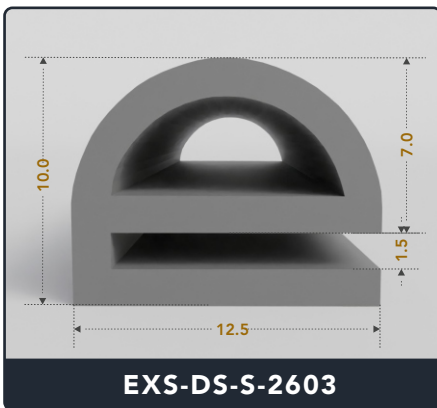

EXACT SEAL

E-SEALS

Contact Us :

☎ 317-559-2220 🖨 317-350-1322

✉ info@exactseal.com 🌐 www.exactseal.com

Address :

Exactseal Inc 7601 E 88th Pl. Building 3B
Indianapolis, IN 46256

Contact Us :