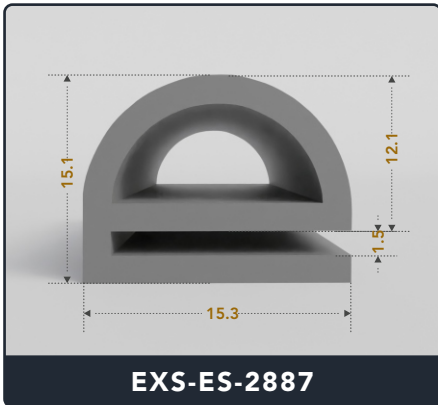

Contact Us :

☎ 317-559-2220 📠 317-350-1322
✉ info@exactseal.com 🌐 www.exactseal.com

Address :

Exactseal Inc 7601 E 88th Pl. Building 3B
Indianapolis, IN 46256