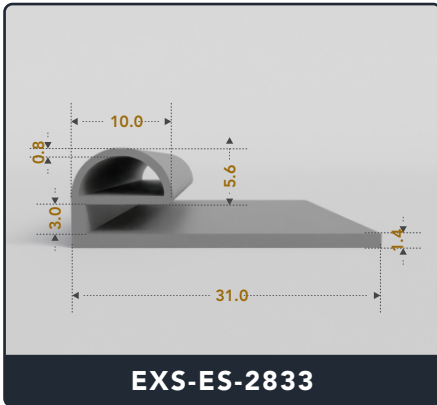

Address :

Exactseal Inc 7601 E 88th Pl. Building 3B
 Indianapolis, IN 46256

Contact Us :

☎ 317-559-2220 📠 317-350-1322
 ✉ info@exactseal.com 🌐 www.exactseal.com

Address :

Exactseal Inc 7601 E 88th Pl. Building 3B
 Indianapolis, IN 46256