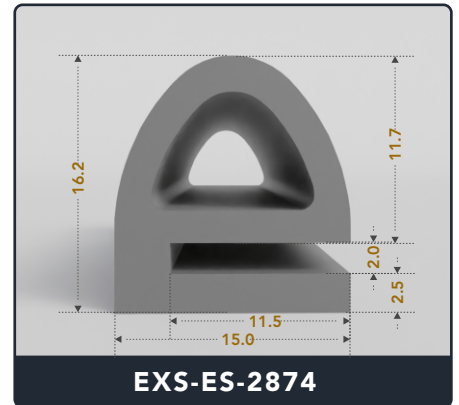

Address :

Exactseal Inc 7601 E 88th Pl. Building 3B
 Indianapolis, IN 46256

Contact Us :

☎ 317-559-2220 📠 317-350-1322
 ✉ info@exactseal.com 🌐 www.exactseal.com

Address :

Exactseal Inc 7601 E 88th Pl. Building 3B
 Indianapolis, IN 46256