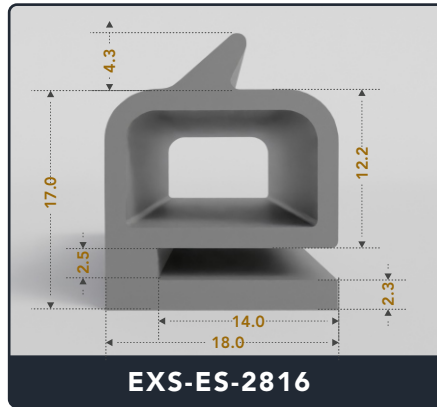

Contact Us :

☎ 317-559-2220 📠 317-350-1322
✉ info@exactseal.com 🌐 www.exactseal.com

Address :

Exactseal Inc 7601 E 88th Pl. Building 3B
Indianapolis, IN 46256