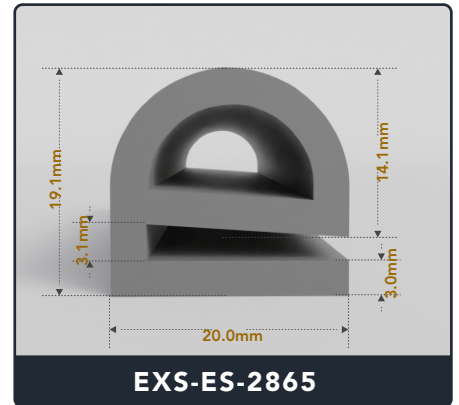

Contact Us :

☎ 317-559-2220 📠 317-350-1322
✉ info@exactseal.com 🌐 www.exactseal.com

Address :

Exactseal Inc 7601 E 88th Pl. Building 3B
Indianapolis, IN 46256