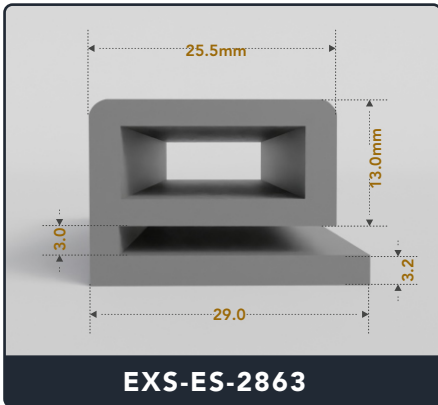

Contact Us :

☎ 317-559-2220 📠 317-350-1322
✉ info@exactseal.com 🌐 www.exactseal.com

Address :

Exactseal Inc 7601 E 88th Pl. Building 3B
Indianapolis, IN 46256