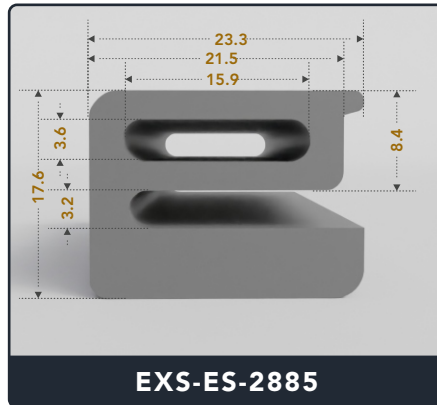

Contact Us :

☎ 317-559-2220 📠 317-350-1322
✉ info@exactseal.com 🌐 www.exactseal.com

Address :

Exactseal Inc 7601 E 88th Pl. Building 3B
Indianapolis, IN 46256