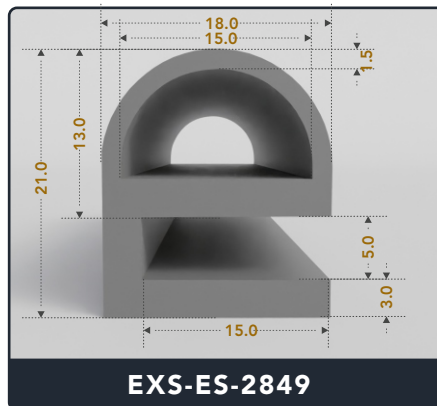

Contact Us :

☎ 317-559-2220 📠 317-350-1322
✉ info@exactseal.com 🌐 www.exactseal.com

Address :

Exactseal Inc 7601 E 88th Pl. Building 3B
Indianapolis, IN 46256