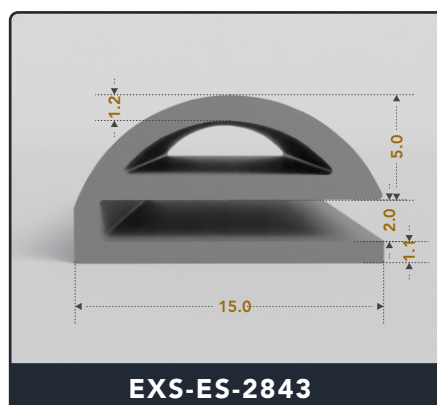

Address :

Exactseal Inc 7601 E 88th Pl. Building 3B
 Indianapolis, IN 46256

Contact Us :

☎ 317-559-2220 📠 317-350-1322
 ✉ info@exactseal.com 🌐 www.exactseal.com

Address :

Exactseal Inc 7601 E 88th Pl. Building 3B
 Indianapolis, IN 46256