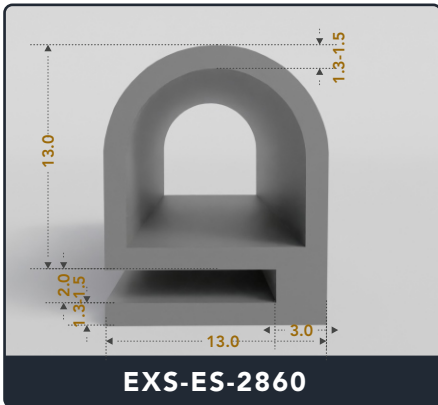

Contact Us :

☎ 317-559-2220 📠 317-350-1322
✉ info@exactseal.com 🌐 www.exactseal.com

Address :

Exactseal Inc 7601 E 88th Pl. Building 3B
Indianapolis, IN 46256