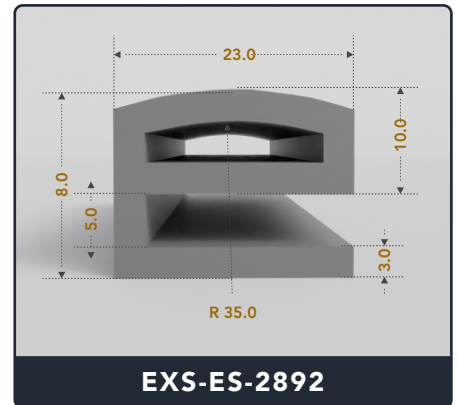

Contact Us :

☎ 317-559-2220 📠 317-350-1322
✉ info@exactseal.com 🌐 www.exactseal.com

Address :

Exactseal Inc 7601 E 88th Pl. Building 3B
Indianapolis, IN 46256