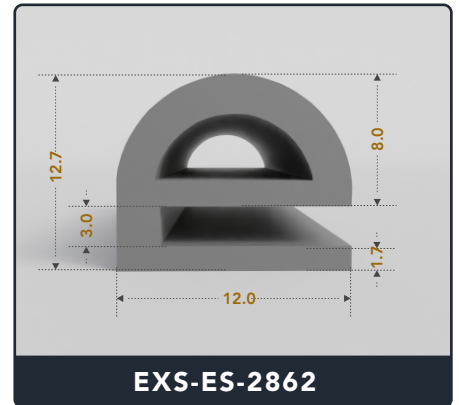

Contact Us :

☎ 317-559-2220 📠 317-350-1322
✉ info@exactseal.com 🌐 www.exactseal.com

Address :

Exactseal Inc 7601 E 88th Pl. Building 3B
Indianapolis, IN 46256