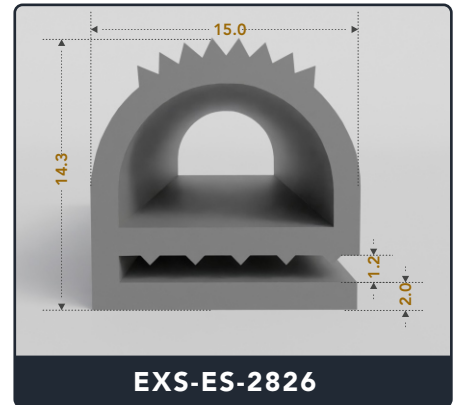

Contact Us :

☎ 317-559-2220 📠 317-350-1322
✉ info@exactseal.com 🌐 www.exactseal.com

Address :

Exactseal Inc 7601 E 88th Pl. Building 3B
Indianapolis, IN 46256