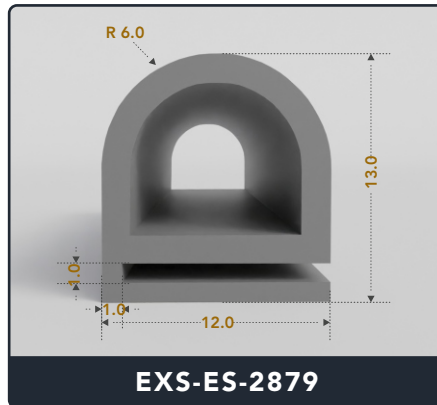

Address :

Exactseal Inc 7601 E 88th Pl. Building 3B
 Indianapolis, IN 46256

Contact Us :

☎ 317-559-2220 📠 317-350-1322
 ✉ info@exactseal.com 🌐 www.exactseal.com

Address :

Exactseal Inc 7601 E 88th Pl. Building 3B
 Indianapolis, IN 46256