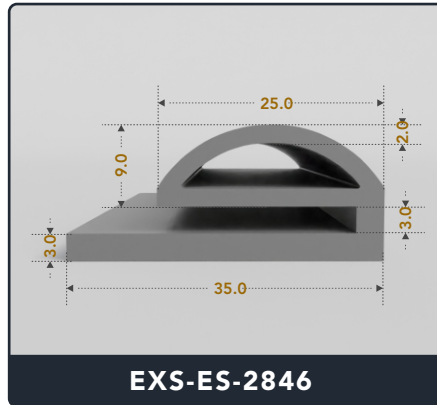

Contact Us :

☎ 317-559-2220 📠 317-350-1322
✉ info@exactseal.com 🌐 www.exactseal.com

Address :

Exactseal Inc 7601 E 88th Pl. Building 3B
Indianapolis, IN 46256