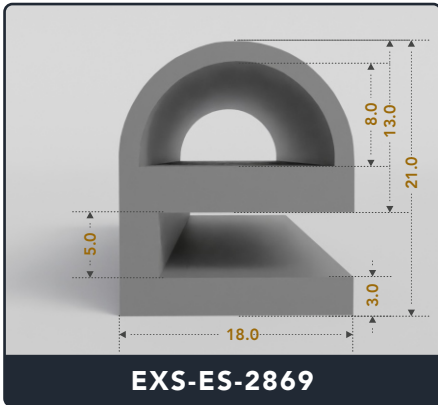

Address :

Exactseal Inc 7601 E 88th Pl. Building 3B
 Indianapolis, IN 46256

Contact Us :

☎ 317-559-2220 📠 317-350-1322
 ✉ info@exactseal.com 🌐 www.exactseal.com

Address :

Exactseal Inc 7601 E 88th Pl. Building 3B
 Indianapolis, IN 46256