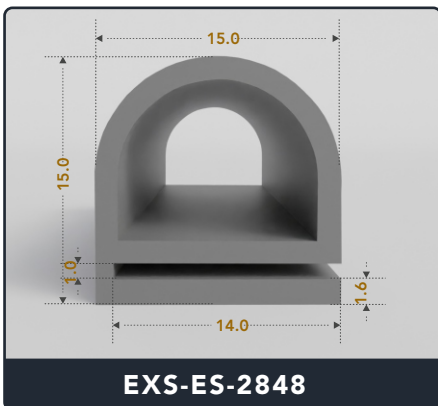

Contact Us :

☎ 317-559-2220 📠 317-350-1322
✉ info@exactseal.com 🌐 www.exactseal.com

Address :

Exactseal Inc 7601 E 88th Pl. Building 3B
Indianapolis, IN 46256