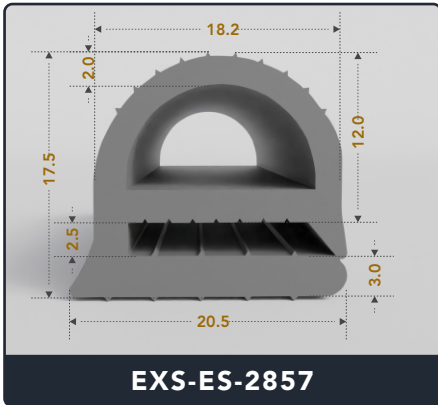

Contact Us :

☎ 317-559-2220 📠 317-350-1322
✉ info@exactseal.com 🌐 www.exactseal.com

Address :

Exactseal Inc 7601 E 88th Pl. Building 3B
Indianapolis, IN 46256