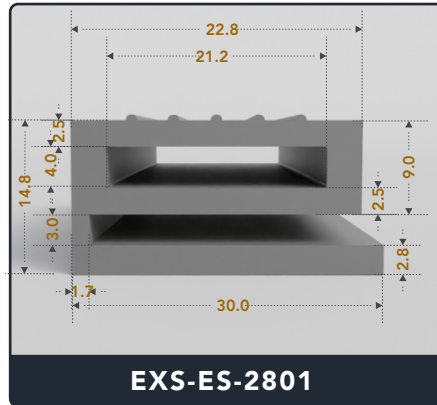

EXACT SEAL

E-SEALS

Contact Us :

☎ 317-559-2220 🖨 317-350-1322

✉ info@exactseal.com 🌐 www.exactseal.com

Address :

Exactseal Inc 7601 E 88th Pl. Building 3B
Indianapolis, IN 46256

Contact Us :