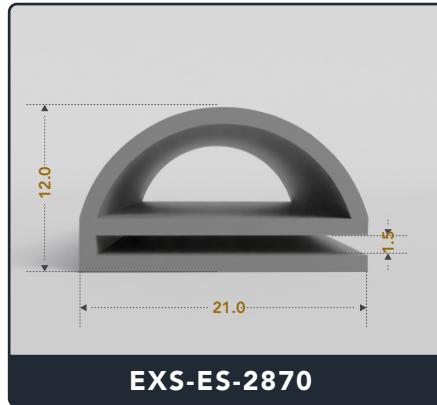

Address :

Exactseal Inc 7601 E 88th Pl. Building 3B
 Indianapolis, IN 46256

Contact Us :

☎ 317-559-2220 📠 317-350-1322
 ✉ info@exactseal.com 🌐 www.exactseal.com

Address :

Exactseal Inc 7601 E 88th Pl. Building 3B
 Indianapolis, IN 46256