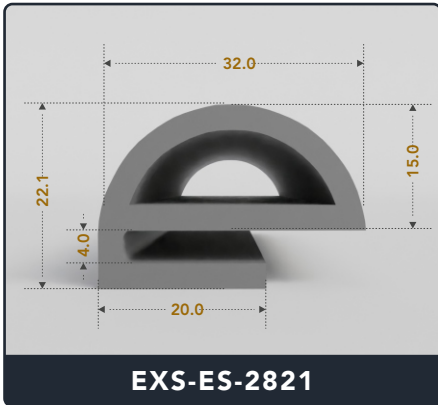

Contact Us :

☎ 317-559-2220 📠 317-350-1322
✉ info@exactseal.com 🌐 www.exactseal.com

Address :

Exactseal Inc 7601 E 88th Pl. Building 3B
Indianapolis, IN 46256