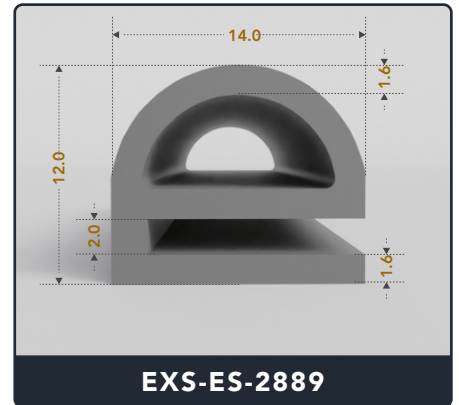

Contact Us :

☎ 317-559-2220 📠 317-350-1322
✉ info@exactseal.com 🌐 www.exactseal.com

Address :

Exactseal Inc 7601 E 88th Pl. Building 3B
Indianapolis, IN 46256