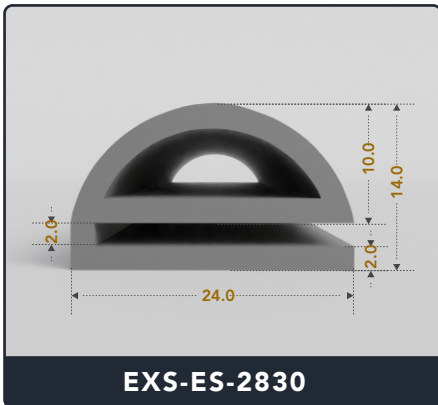

Contact Us :

☎ 317-559-2220 📠 317-350-1322
✉ info@exactseal.com 🌐 www.exactseal.com

Address :

Exactseal Inc 7601 E 88th Pl. Building 3B
Indianapolis, IN 46256