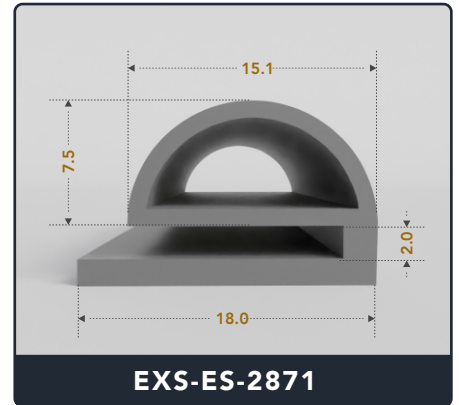

Address :

Exactseal Inc 7601 E 88th Pl. Building 3B
 Indianapolis, IN 46256

Contact Us :

☎ 317-559-2220 📠 317-350-1322
 ✉ info@exactseal.com 🌐 www.exactseal.com

Address :

Exactseal Inc 7601 E 88th Pl. Building 3B
 Indianapolis, IN 46256