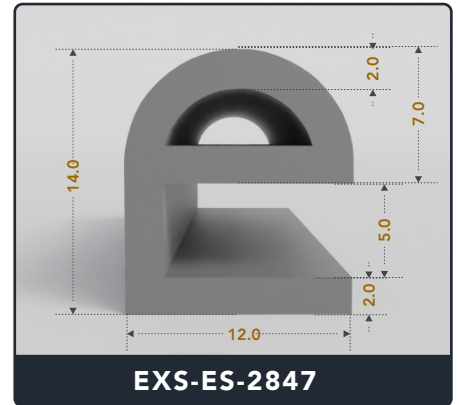

Contact Us :

☎ 317-559-2220 📠 317-350-1322
✉ info@exactseal.com 🌐 www.exactseal.com

Address :

Exactseal Inc 7601 E 88th Pl. Building 3B
Indianapolis, IN 46256