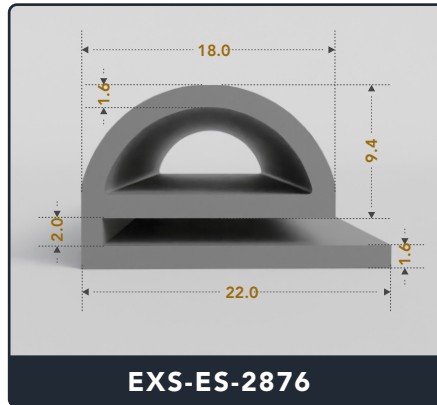

Address :

Exactseal Inc 7601 E 88th Pl. Building 3B
 Indianapolis, IN 46256

Contact Us :

☎ 317-559-2220 📠 317-350-1322
 ✉ info@exactseal.com 🌐 www.exactseal.com

Address :

Exactseal Inc 7601 E 88th Pl. Building 3B
 Indianapolis, IN 46256