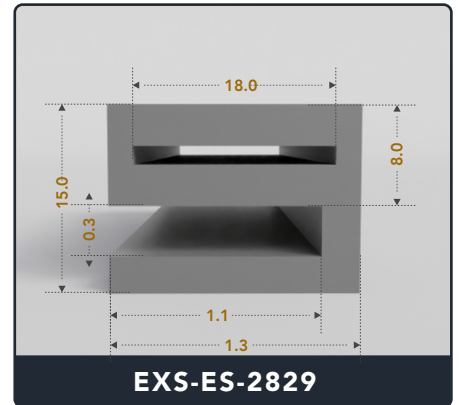

Contact Us :

☎ 317-559-2220 📠 317-350-1322
✉ info@exactseal.com 🌐 www.exactseal.com

Address :

Exactseal Inc 7601 E 88th Pl. Building 3B
Indianapolis, IN 46256