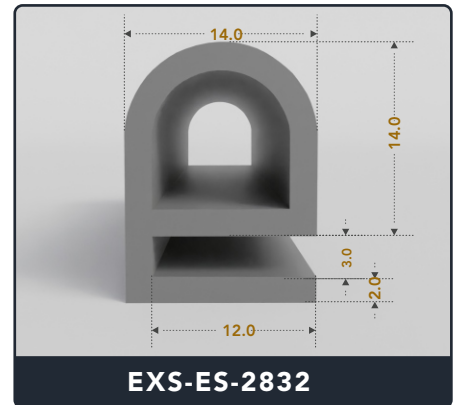

Contact Us :

☎ 317-559-2220 📠 317-350-1322
✉ info@exactseal.com 🌐 www.exactseal.com

Address :

Exactseal Inc 7601 E 88th Pl. Building 3B
Indianapolis, IN 46256