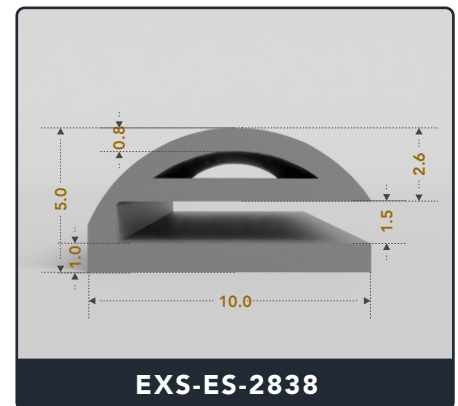

Address :

Exactseal Inc 7601 E 88th Pl. Building 3B
 Indianapolis, IN 46256

Contact Us :

☎ 317-559-2220 📠 317-350-1322
 ✉ info@exactseal.com 🌐 www.exactseal.com

Address :

Exactseal Inc 7601 E 88th Pl. Building 3B
 Indianapolis, IN 46256