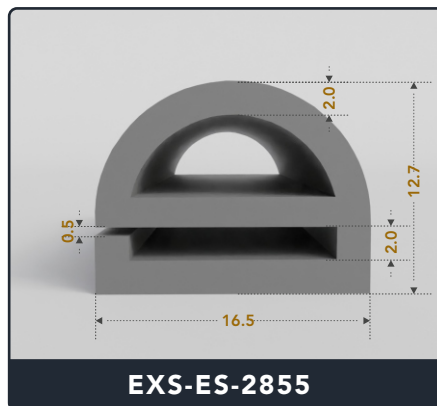

Contact Us :

☎ 317-559-2220 📠 317-350-1322
✉ info@exactseal.com 🌐 www.exactseal.com

Address :

Exactseal Inc 7601 E 88th Pl. Building 3B
Indianapolis, IN 46256