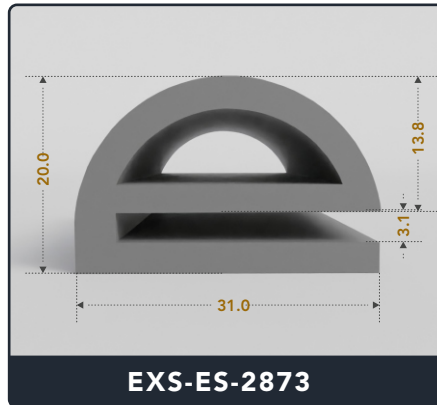

Address :

Exactseal Inc 7601 E 88th Pl. Building 3B
 Indianapolis, IN 46256

Contact Us :

☎ 317-559-2220 📠 317-350-1322
 ✉ info@exactseal.com 🌐 www.exactseal.com

Address :

Exactseal Inc 7601 E 88th Pl. Building 3B
 Indianapolis, IN 46256