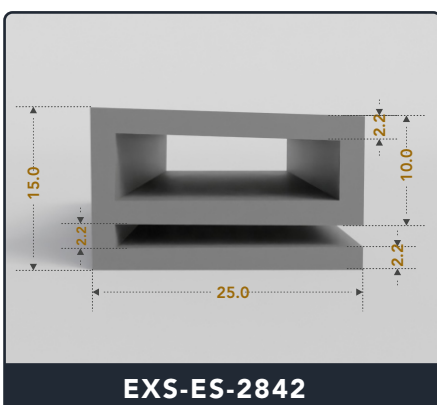

Address :

Exactseal Inc 7601 E 88th Pl. Building 3B
 Indianapolis, IN 46256

Contact Us :

☎ 317-559-2220 📠 317-350-1322
 ✉ info@exactseal.com 🌐 www.exactseal.com

Address :

Exactseal Inc 7601 E 88th Pl. Building 3B
 Indianapolis, IN 46256