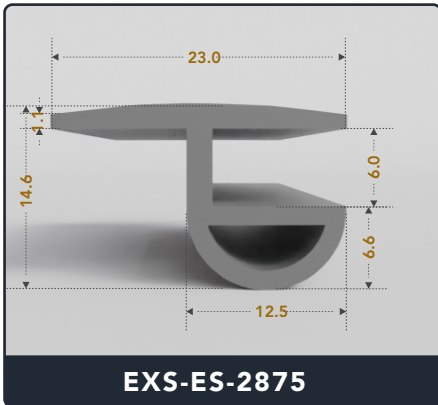

Address :

Exactseal Inc 7601 E 88th Pl. Building 3B
 Indianapolis, IN 46256

Contact Us :

☎ 317-559-2220 📠 317-350-1322
 ✉ info@exactseal.com 🌐 www.exactseal.com

Address :

Exactseal Inc 7601 E 88th Pl. Building 3B
 Indianapolis, IN 46256