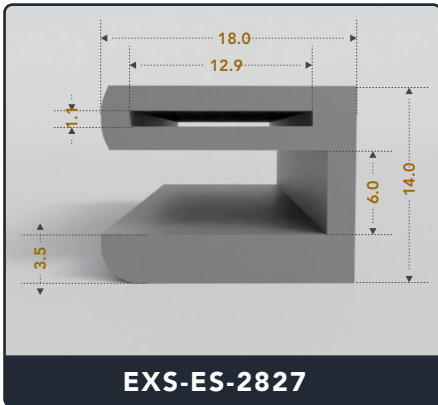

Contact Us :

☎ 317-559-2220 📠 317-350-1322
✉ info@exactseal.com 🌐 www.exactseal.com

Address :

Exactseal Inc 7601 E 88th Pl. Building 3B
Indianapolis, IN 46256