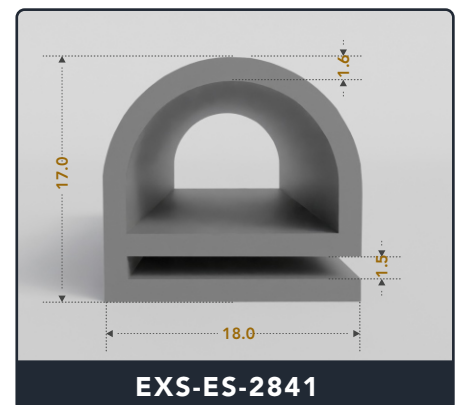

Address :

Exactseal Inc 7601 E 88th Pl. Building 3B
 Indianapolis, IN 46256

Contact Us :

☎ 317-559-2220 📠 317-350-1322
 ✉ info@exactseal.com 🌐 www.exactseal.com

Address :

Exactseal Inc 7601 E 88th Pl. Building 3B
 Indianapolis, IN 46256