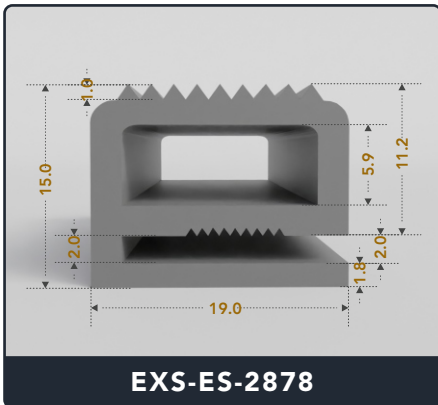

Address :

Exactseal Inc 7601 E 88th Pl. Building 3B
 Indianapolis, IN 46256

Contact Us :

☎ 317-559-2220 📠 317-350-1322
 ✉ info@exactseal.com 🌐 www.exactseal.com

Address :

Exactseal Inc 7601 E 88th Pl. Building 3B
 Indianapolis, IN 46256