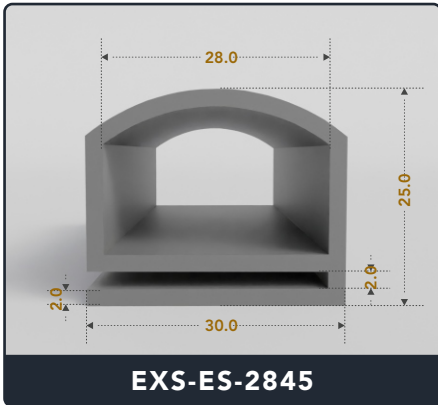

Contact Us :

☎ 317-559-2220 📠 317-350-1322
✉ info@exactseal.com 🌐 www.exactseal.com

Address :

Exactseal Inc 7601 E 88th Pl. Building 3B
Indianapolis, IN 46256