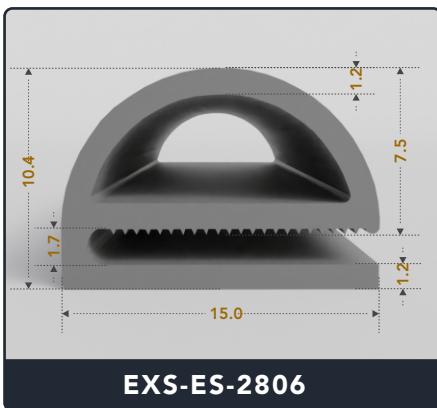

EXACT SEAL

E-SEALS

Contact Us :

☎ 317-559-2220 🖨 317-350-1322

✉ info@exactseal.com 🌐 www.exactseal.com

Address :

Exactseal Inc 7601 E 88th Pl. Building 3B
Indianapolis, IN 46256

Contact Us :