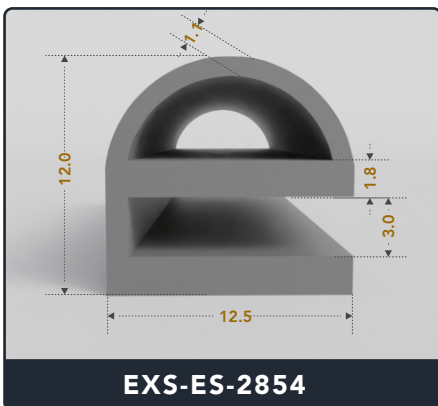

Contact Us :

☎ 317-559-2220 📠 317-350-1322
✉ info@exactseal.com 🌐 www.exactseal.com

Address :

Exactseal Inc 7601 E 88th Pl. Building 3B
Indianapolis, IN 46256