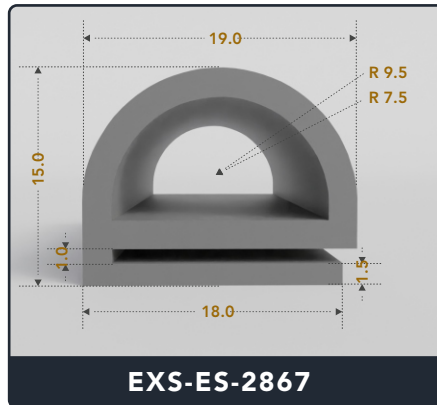

Contact Us :

☎ 317-559-2220 📠 317-350-1322
✉ info@exactseal.com 🌐 www.exactseal.com

Address :

Exactseal Inc 7601 E 88th Pl. Building 3B
Indianapolis, IN 46256