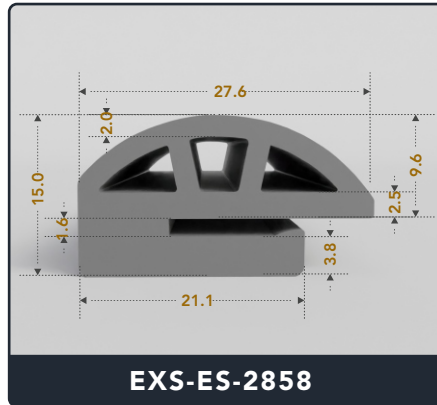

Contact Us :

☎ 317-559-2220 📠 317-350-1322
✉ info@exactseal.com 🌐 www.exactseal.com

Address :

Exactseal Inc 7601 E 88th Pl. Building 3B
Indianapolis, IN 46256