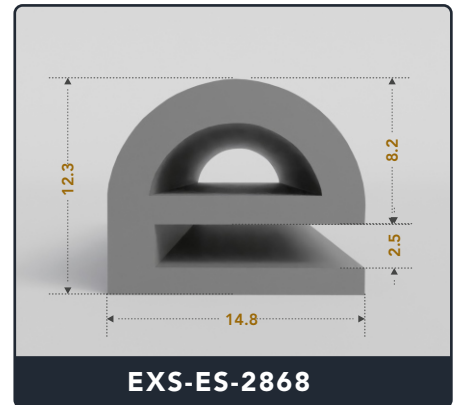

Contact Us :

☎ 317-559-2220 📠 317-350-1322
✉ info@exactseal.com 🌐 www.exactseal.com

Address :

Exactseal Inc 7601 E 88th Pl. Building 3B
Indianapolis, IN 46256