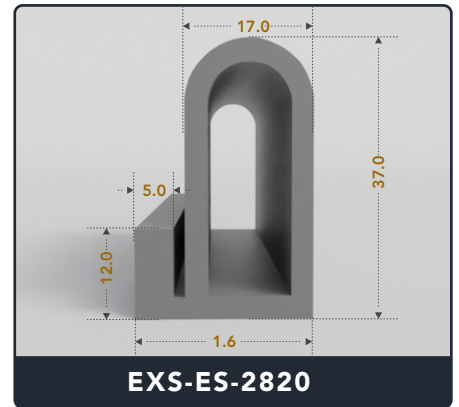

Contact Us :

☎ 317-559-2220 📠 317-350-1322
✉ info@exactseal.com 🌐 www.exactseal.com

Address :

Exactseal Inc 7601 E 88th Pl. Building 3B
Indianapolis, IN 46256