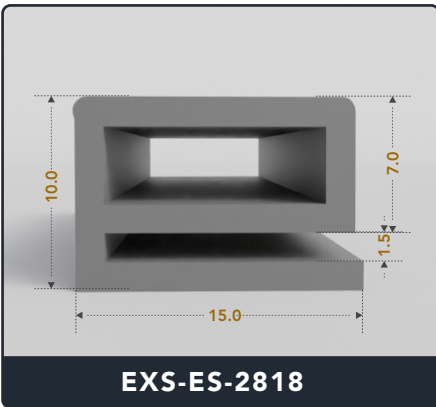

Contact Us :

☎ 317-559-2220 📠 317-350-1322
✉ info@exactseal.com 🌐 www.exactseal.com

Address :

Exactseal Inc 7601 E 88th Pl. Building 3B
Indianapolis, IN 46256