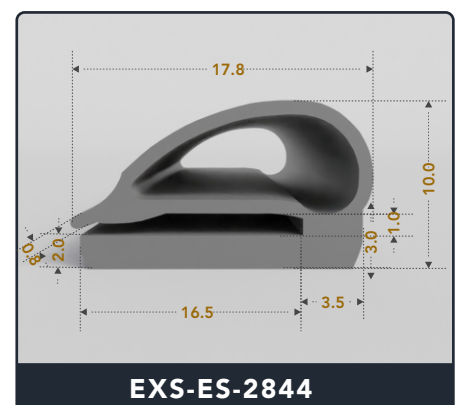

Address :

Exactseal Inc 7601 E 88th Pl. Building 3B
 Indianapolis, IN 46256

Contact Us :

☎ 317-559-2220 📠 317-350-1322
 ✉ info@exactseal.com 🌐 www.exactseal.com

Address :

Exactseal Inc 7601 E 88th Pl. Building 3B
 Indianapolis, IN 46256