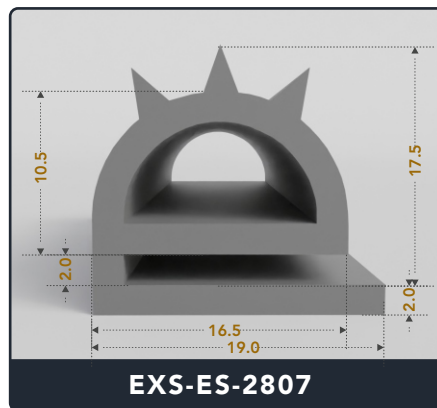

EXACT SEAL

E-SEALS

Contact Us :

☎ 317-559-2220 🖨 317-350-1322

✉ info@exactseal.com 🌐 www.exactseal.com

Address :

Exactseal Inc 7601 E 88th Pl. Building 3B
Indianapolis, IN 46256

Contact Us :