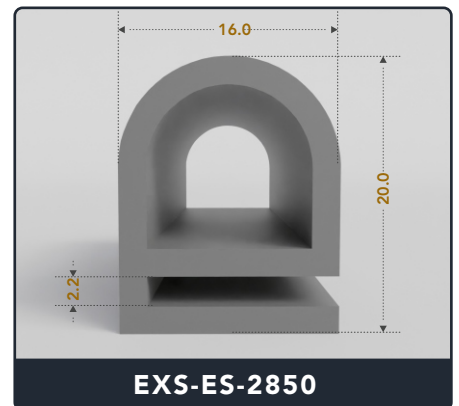

Contact Us :

☎ 317-559-2220 📠 317-350-1322
✉ info@exactseal.com 🌐 www.exactseal.com

Address :

Exactseal Inc 7601 E 88th Pl. Building 3B
Indianapolis, IN 46256