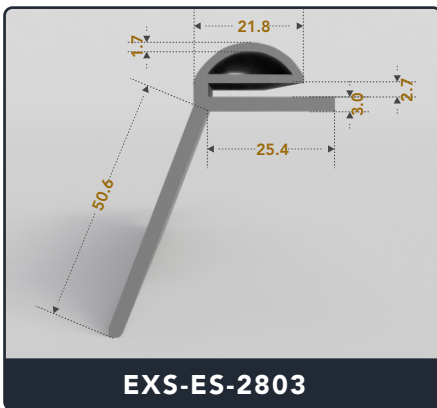

EXACT SEAL

E-SEALS

Contact Us :

☎ 317-559-2220 🖨 317-350-1322

✉ info@exactseal.com 🌐 www.exactseal.com

Address :

Exactseal Inc 7601 E 88th Pl. Building 3B
Indianapolis, IN 46256

Contact Us :