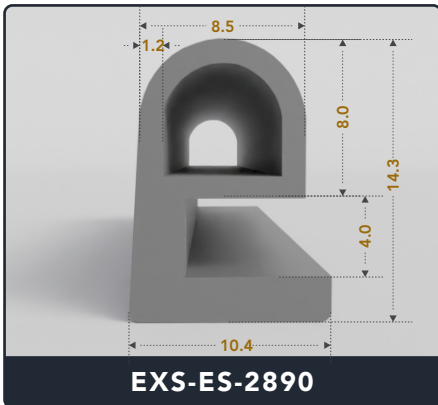

Contact Us :

☎ 317-559-2220 📠 317-350-1322
✉ info@exactseal.com 🌐 www.exactseal.com

Address :

Exactseal Inc 7601 E 88th Pl. Building 3B
Indianapolis, IN 46256