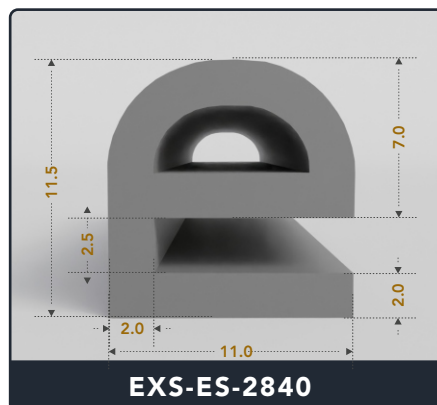

Address :

Exactseal Inc 7601 E 88th Pl. Building 3B
 Indianapolis, IN 46256

Contact Us :

☎ 317-559-2220 📠 317-350-1322
 ✉ info@exactseal.com 🌐 www.exactseal.com

Address :

Exactseal Inc 7601 E 88th Pl. Building 3B
 Indianapolis, IN 46256