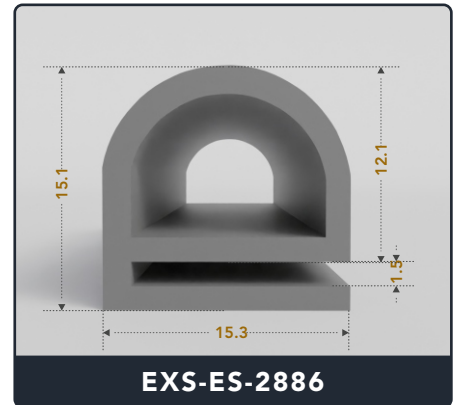

Contact Us :

☎ 317-559-2220 📠 317-350-1322
✉ info@exactseal.com 🌐 www.exactseal.com

Address :

Exactseal Inc 7601 E 88th Pl. Building 3B
Indianapolis, IN 46256