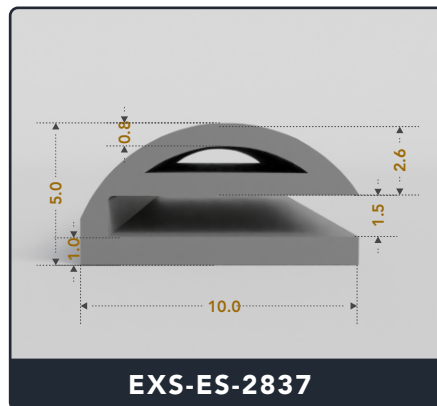

Address :

Exactseal Inc 7601 E 88th Pl. Building 3B
 Indianapolis, IN 46256

Contact Us :

☎ 317-559-2220 📠 317-350-1322
 ✉ info@exactseal.com 🌐 www.exactseal.com

Address :

Exactseal Inc 7601 E 88th Pl. Building 3B
 Indianapolis, IN 46256