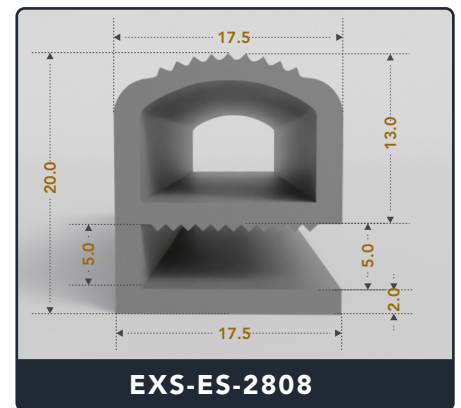

EXACT SEAL

E-SEALS

Contact Us :

☎ 317-559-2220 🖨 317-350-1322

✉ info@exactseal.com 🌐 www.exactseal.com

Address :

Exactseal Inc 7601 E 88th Pl. Building 3B
Indianapolis, IN 46256

Contact Us :