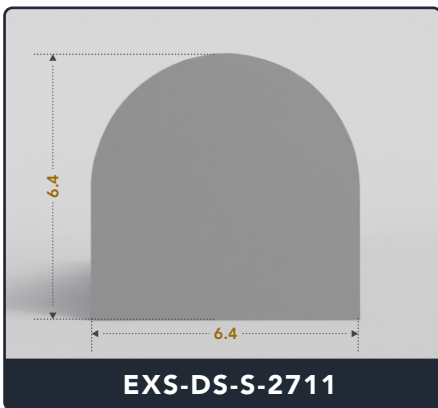

D-Seals (Solid)

Contact Us :

☎ 317-559-2220 📠 317-350-1322
✉ info@exactseal.com 🌐 www.exactseal.com

Address :

Exactseal Inc 7601 E 88th Pl. Building 3B
Indianapolis, IN 46256