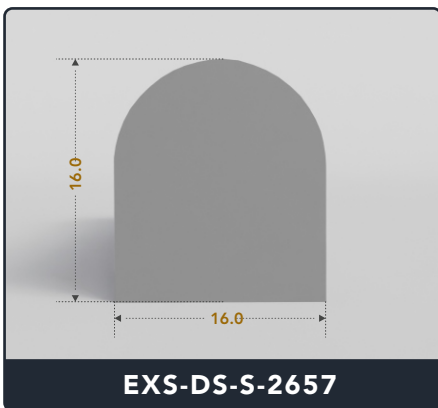

D-Seals (Solid)

Contact Us :

☎ 317-559-2220 📠 317-350-1322
✉ info@exactseal.com 🌐 www.exactseal.com

Address :

Exactseal Inc 7601 E 88th Pl. Building 3B
Indianapolis, IN 46256

D-Seals (Solid)

Contact Us :

☎ 317-559-2220 📠 317-350-1322
✉ info@exactseal.com 🌐 www.exactseal.com