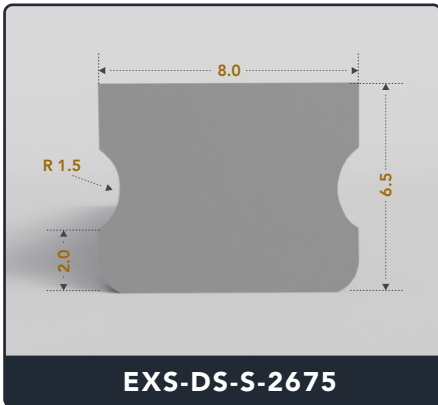

D-Seals (Solid)

Contact Us :

☎ 317-559-2220 📠 317-350-1322
✉ info@exactseal.com 🌐 www.exactseal.com

Address :

Exactseal Inc 7601 E 88th Pl. Building 3B
Indianapolis, IN 46256