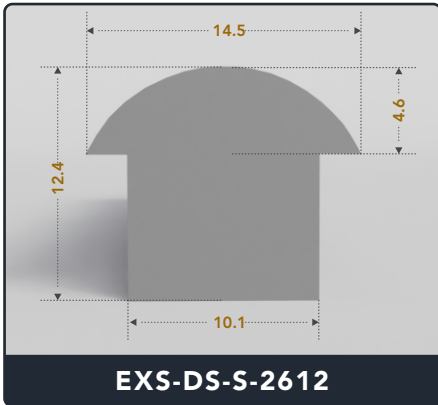

D-Seals (Solid)

Contact Us :

☎ 317-559-2220 📠 317-350-1322
✉ info@exactseal.com 🌐 www.exactseal.com

Address :

Exactseal Inc 7601 E 88th Pl. Building 3B
Indianapolis, IN 46256