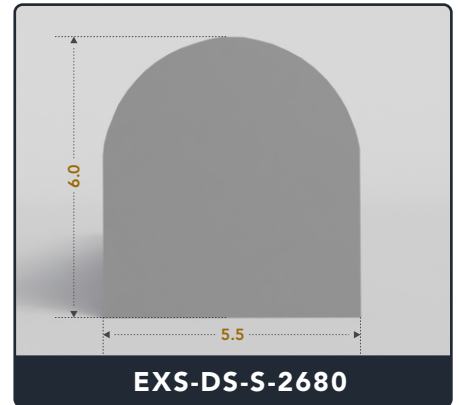

D-Seals (Solid)

Contact Us :

☎ 317-559-2220 📠 317-350-1322
✉ info@exactseal.com 🌐 www.exactseal.com

Address :

Exactseal Inc 7601 E 88th Pl. Building 3B
Indianapolis, IN 46256