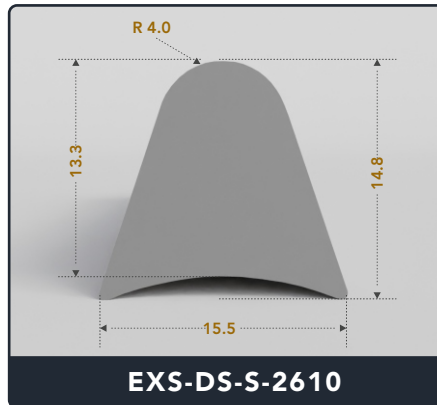

EXACT SEAL

D-SEALS (SOLID)

Contact Us :

☎ 317-559-2220 🖨 317-350-1322

✉ info@exactseal.com 🌐 www.exactseal.com

Address :

Exactseal Inc 7601 E 88th Pl. Building 3B
Indianapolis, IN 46256

D-Seals (Solid)