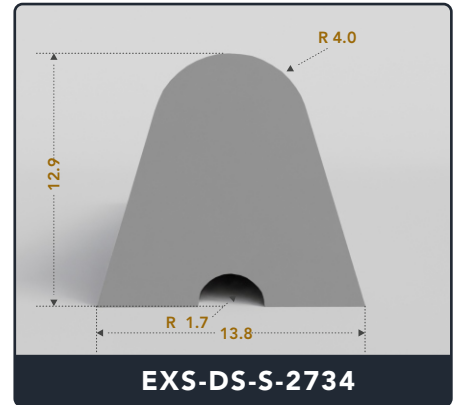

D-Seals (Solid)

Contact Us :

☎ 317-559-2220 📠 317-350-1322
✉ info@exactseal.com 🌐 www.exactseal.com

Address :

Exactseal Inc 7601 E 88th Pl. Building 3B
Indianapolis, IN 46256