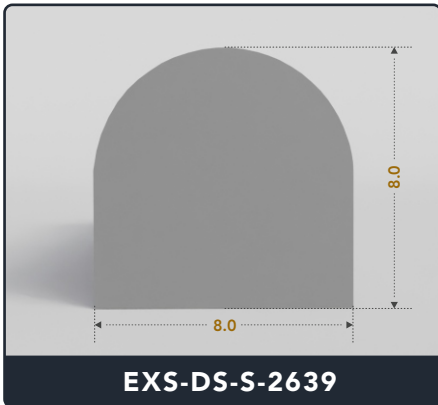

D-Seals (Solid)

Contact Us :

☎ 317-559-2220 📠 317-350-1322
✉ info@exactseal.com 🌐 www.exactseal.com

Address :

Exactseal Inc 7601 E 88th Pl. Building 3B
Indianapolis, IN 46256