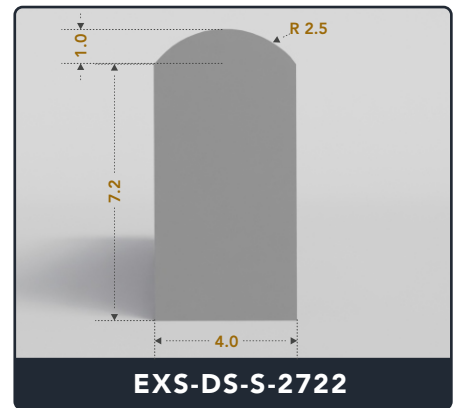

D-Seals (Solid)

Contact Us :

☎ 317-559-2220 📠 317-350-1322
✉ info@exactseal.com 🌐 www.exactseal.com

Address :

Exactseal Inc 7601 E 88th Pl. Building 3B
Indianapolis, IN 46256

D-Seals (Solid)

Contact Us :

☎ 317-559-2220 📠 317-350-1322
✉ info@exactseal.com 🌐 www.exactseal.com