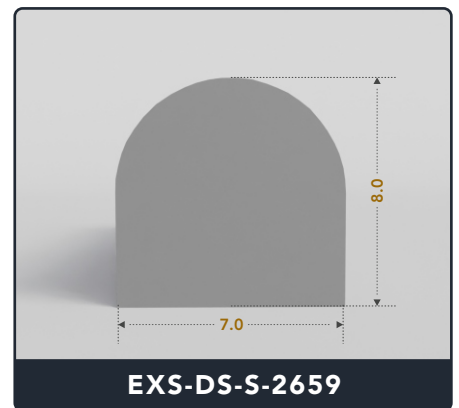

D-Seals (Solid)

Contact Us :

☎ 317-559-2220 📠 317-350-1322
✉ info@exactseal.com 🌐 www.exactseal.com

Address :

Exactseal Inc 7601 E 88th Pl. Building 3B
Indianapolis, IN 46256

D-Seals (Solid)

Contact Us :

☎ 317-559-2220 📠 317-350-1322
✉ info@exactseal.com 🌐 www.exactseal.com