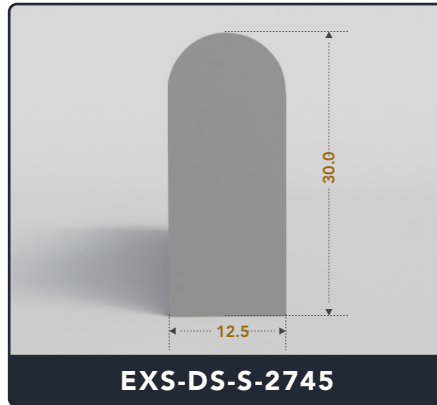

D-Seals (Solid)

Contact Us :

☎ 317-559-2220 📠 317-350-1322
✉ info@exactseal.com 🌐 www.exactseal.com

Address :

Exactseal Inc 7601 E 88th Pl. Building 3B
Indianapolis, IN 46256