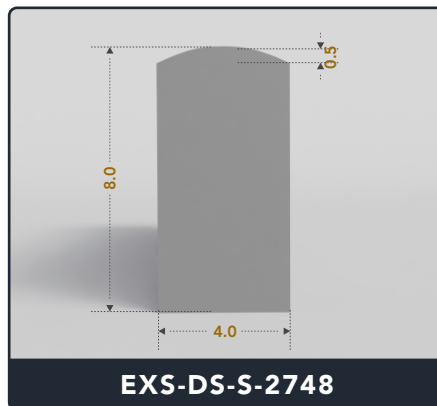

D-Seals (Solid)

Contact Us :

☎ 317-559-2220 📠 317-350-1322
✉ info@exactseal.com 🌐 www.exactseal.com

Address :

Exactseal Inc 7601 E 88th Pl. Building 3B
Indianapolis, IN 46256