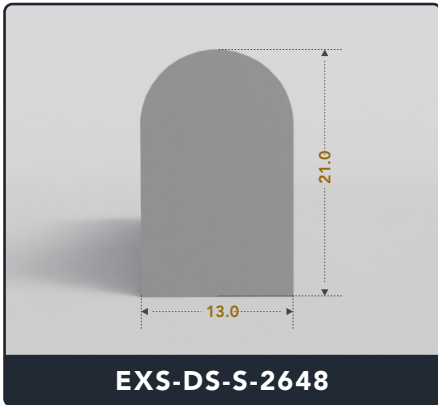

D-Seals (Solid)

Contact Us :

☎ 317-559-2220 📠 317-350-1322
✉ info@exactseal.com 🌐 www.exactseal.com

Address :

Exactseal Inc 7601 E 88th Pl. Building 3B
Indianapolis, IN 46256

D-Seals (Solid)

Contact Us :

☎ 317-559-2220 📠 317-350-1322
✉ info@exactseal.com 🌐 www.exactseal.com