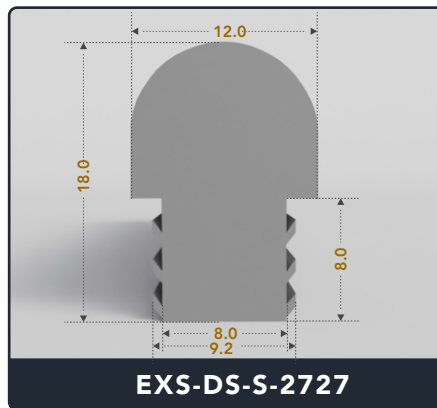

D-Seals (Solid)

Contact Us :

☎ 317-559-2220 📠 317-350-1322
✉ info@exactseal.com 🌐 www.exactseal.com

Address :

Exactseal Inc 7601 E 88th Pl. Building 3B
Indianapolis, IN 46256

D-Seals (Solid)

Contact Us :

☎ 317-559-2220 📠 317-350-1322
✉ info@exactseal.com 🌐 www.exactseal.com