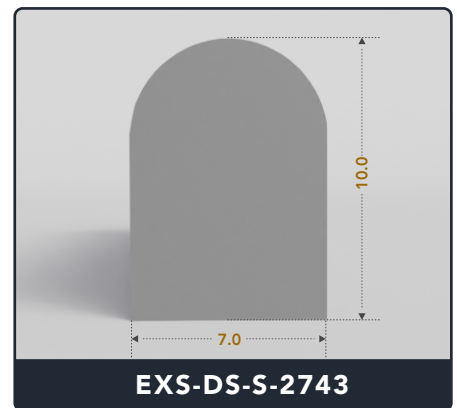

D-Seals (Solid)

Contact Us :

☎ 317-559-2220 📠 317-350-1322
✉ info@exactseal.com 🌐 www.exactseal.com

Address :

Exactseal Inc 7601 E 88th Pl. Building 3B
Indianapolis, IN 46256