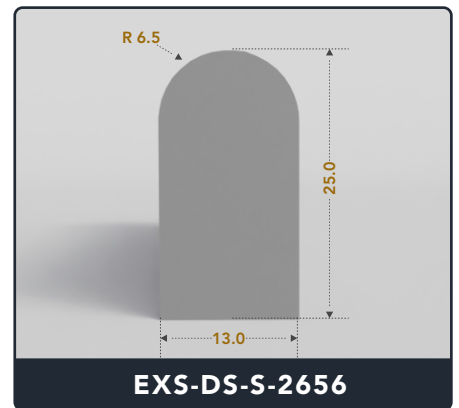

D-Seals (Solid)

Contact Us :

☎ 317-559-2220 📠 317-350-1322
✉ info@exactseal.com 🌐 www.exactseal.com

Address :

Exactseal Inc 7601 E 88th Pl. Building 3B
Indianapolis, IN 46256

D-Seals (Solid)

Contact Us :

☎ 317-559-2220 📠 317-350-1322
✉ info@exactseal.com 🌐 www.exactseal.com