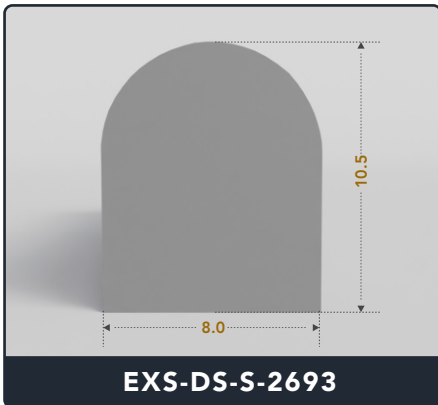

D-Seals (Solid)

Contact Us :

☎ 317-559-2220 📠 317-350-1322
✉ info@exactseal.com 🌐 www.exactseal.com

Address :

Exactseal Inc 7601 E 88th Pl. Building 3B
Indianapolis, IN 46256

D-Seals (Solid)

Contact Us :

☎ 317-559-2220 📠 317-350-1322
✉ info@exactseal.com 🌐 www.exactseal.com