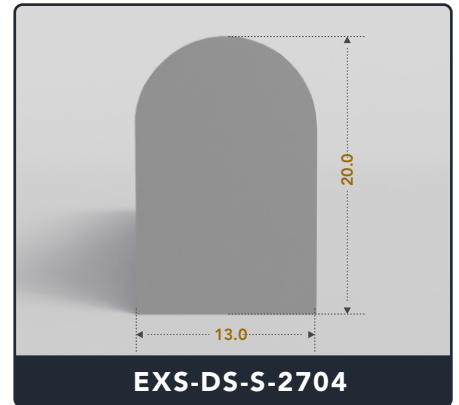

D-Seals (Solid)

Contact Us :

☎ 317-559-2220 📠 317-350-1322
✉ info@exactseal.com 🌐 www.exactseal.com

Address :

Exactseal Inc 7601 E 88th Pl. Building 3B
Indianapolis, IN 46256