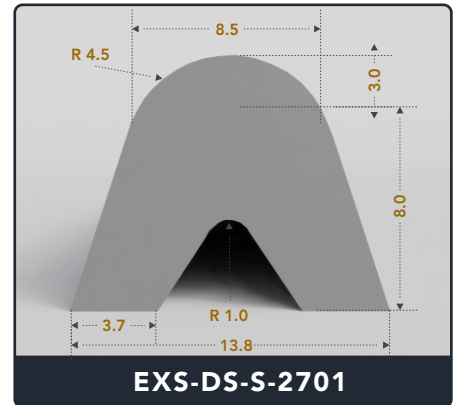

D-Seals (Solid)

Contact Us :

☎ 317-559-2220 📠 317-350-1322
✉ info@exactseal.com 🌐 www.exactseal.com

Address :

Exactseal Inc 7601 E 88th Pl. Building 3B
Indianapolis, IN 46256