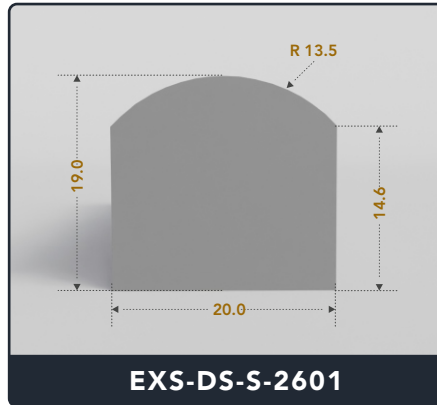

EXACT SEAL

D-SEALS (SOLID)

Contact Us :

☎ 317-559-2220 🖨 317-350-1322

✉ info@exactseal.com 🌐 www.exactseal.com

Address :

Exactseal Inc 7601 E 88th Pl. Building 3B
Indianapolis, IN 46256

D-Seals (Solid)