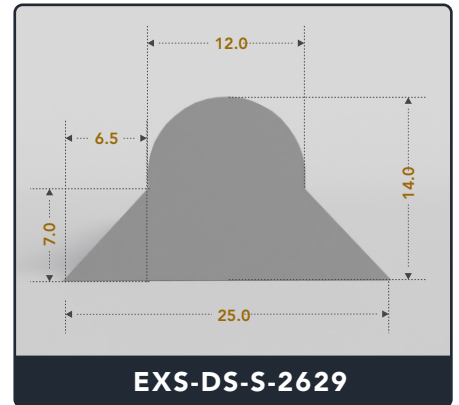

D-Seals (Solid)

Contact Us :

☎ 317-559-2220 📠 317-350-1322
✉ info@exactseal.com 🌐 www.exactseal.com

Address :

Exactseal Inc 7601 E 88th Pl. Building 3B
Indianapolis, IN 46256