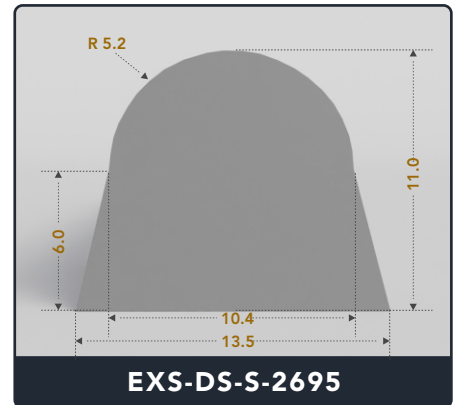

D-Seals (Solid)

Contact Us :

☎ 317-559-2220 📠 317-350-1322
✉ info@exactseal.com 🌐 www.exactseal.com

Address :

Exactseal Inc 7601 E 88th Pl. Building 3B
Indianapolis, IN 46256

D-Seals (Solid)

Contact Us :

☎ 317-559-2220 📠 317-350-1322
✉ info@exactseal.com 🌐 www.exactseal.com