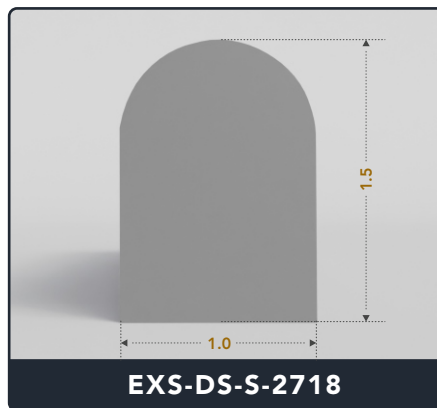

D-Seals (Solid)

Contact Us :

☎ 317-559-2220 📠 317-350-1322
✉ info@exactseal.com 🌐 www.exactseal.com

Address :

Exactseal Inc 7601 E 88th Pl. Building 3B
Indianapolis, IN 46256