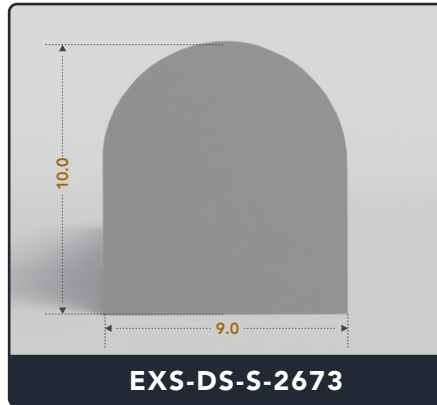

D-Seals (Solid)

Contact Us :

☎ 317-559-2220 📠 317-350-1322
✉ info@exactseal.com 🌐 www.exactseal.com

Address :

Exactseal Inc 7601 E 88th Pl. Building 3B
Indianapolis, IN 46256