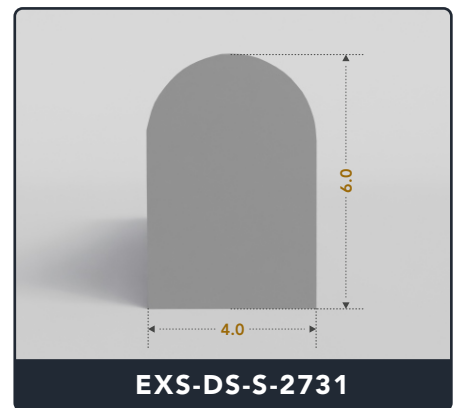

D-Seals (Solid)

Contact Us :

☎ 317-559-2220 📠 317-350-1322
✉ info@exactseal.com 🌐 www.exactseal.com

Address :

Exactseal Inc 7601 E 88th Pl. Building 3B
Indianapolis, IN 46256

D-Seals (Solid)

Contact Us :

☎ 317-559-2220 📠 317-350-1322
✉ info@exactseal.com 🌐 www.exactseal.com