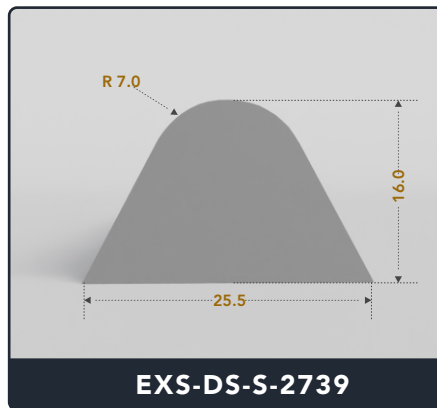

D-Seals (Solid)

Contact Us :

☎ 317-559-2220 📠 317-350-1322
✉ info@exactseal.com 🌐 www.exactseal.com

Address :

Exactseal Inc 7601 E 88th Pl. Building 3B
Indianapolis, IN 46256