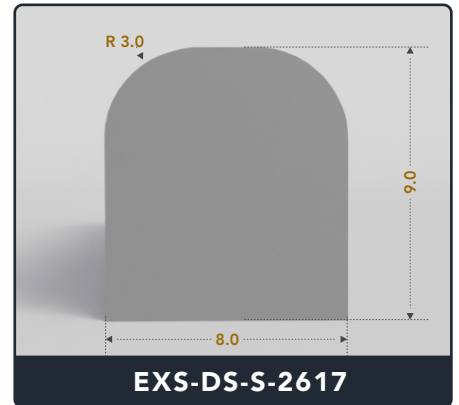

D-Seals (Solid)

Contact Us :

☎ 317-559-2220 📠 317-350-1322
✉ info@exactseal.com 🌐 www.exactseal.com

Address :

Exactseal Inc 7601 E 88th Pl. Building 3B
Indianapolis, IN 46256