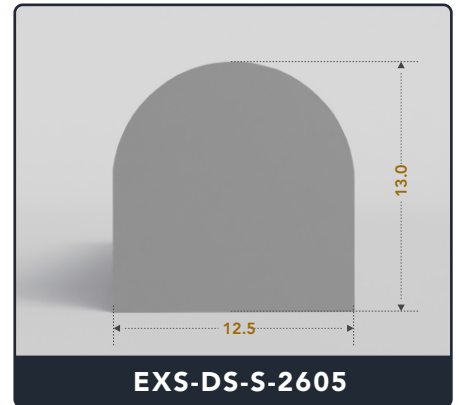

EXACT SEAL

D-SEALS (SOLID)

Contact Us :

☎ 317-559-2220 🖨 317-350-1322

✉ info@exactseal.com 🌐 www.exactseal.com

Address :

Exactseal Inc 7601 E 88th Pl. Building 3B
Indianapolis, IN 46256

D-Seals (Solid)