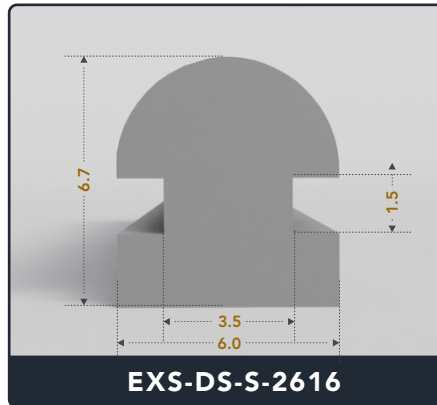

D-Seals (Solid)

Contact Us :

☎ 317-559-2220 📠 317-350-1322
✉ info@exactseal.com 🌐 www.exactseal.com

Address :

Exactseal Inc 7601 E 88th Pl. Building 3B
Indianapolis, IN 46256