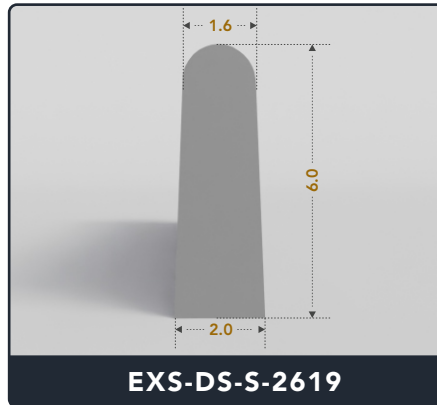

D-Seals (Solid)

Contact Us :

☎ 317-559-2220 📠 317-350-1322
✉ info@exactseal.com 🌐 www.exactseal.com

Address :

Exactseal Inc 7601 E 88th Pl. Building 3B
Indianapolis, IN 46256