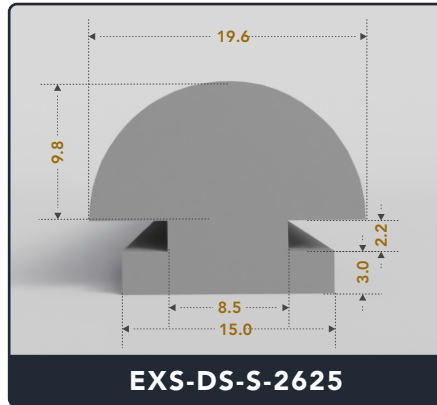

D-Seals (Solid)

Contact Us :

☎ 317-559-2220 📠 317-350-1322
✉ info@exactseal.com 🌐 www.exactseal.com

Address :

Exactseal Inc 7601 E 88th Pl. Building 3B
Indianapolis, IN 46256