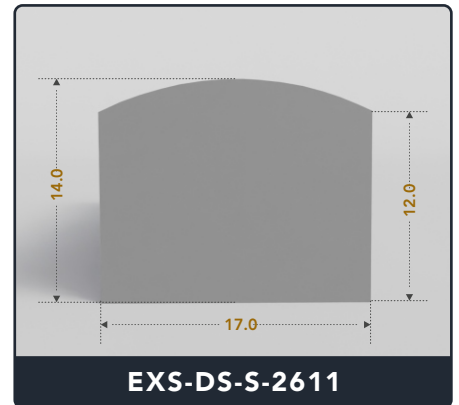

EXACT SEAL

D-SEALS (SOLID)

Contact Us :

☎ 317-559-2220 🖨 317-350-1322

✉ info@exactseal.com 🌐 www.exactseal.com

Address :

Exactseal Inc 7601 E 88th Pl. Building 3B
Indianapolis, IN 46256

D-Seals (Solid)