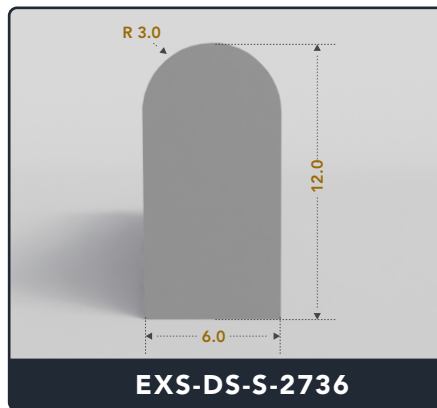

D-Seals (Solid)

Contact Us :

☎ 317-559-2220 📠 317-350-1322
✉ info@exactseal.com 🌐 www.exactseal.com

Address :

Exactseal Inc 7601 E 88th Pl. Building 3B
Indianapolis, IN 46256