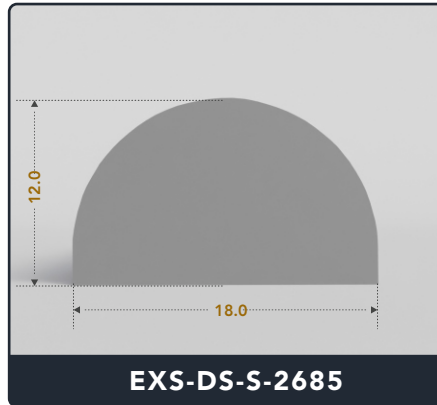

D-Seals (Solid)

Contact Us :

☎ 317-559-2220 📠 317-350-1322
✉ info@exactseal.com 🌐 www.exactseal.com

Address :

Exactseal Inc 7601 E 88th Pl. Building 3B
Indianapolis, IN 46256

D-Seals (Solid)

Contact Us :

☎ 317-559-2220 📠 317-350-1322
✉ info@exactseal.com 🌐 www.exactseal.com