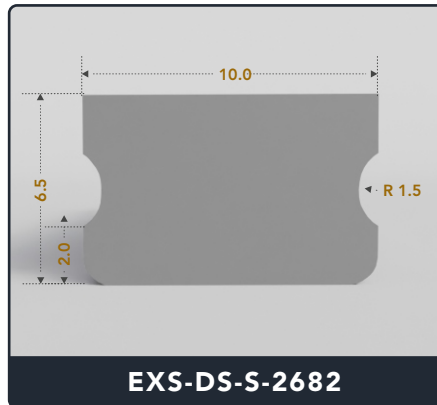

D-Seals (Solid)

Contact Us :

☎ 317-559-2220 📠 317-350-1322
✉ info@exactseal.com 🌐 www.exactseal.com

Address :

Exactseal Inc 7601 E 88th Pl. Building 3B
Indianapolis, IN 46256