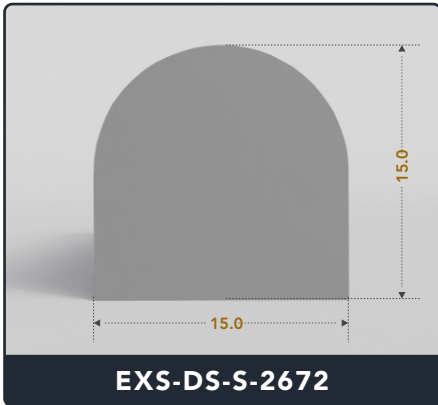

D-Seals (Solid)

Contact Us :

☎ 317-559-2220 📠 317-350-1322
✉ info@exactseal.com 🌐 www.exactseal.com

Address :

Exactseal Inc 7601 E 88th Pl. Building 3B
Indianapolis, IN 46256