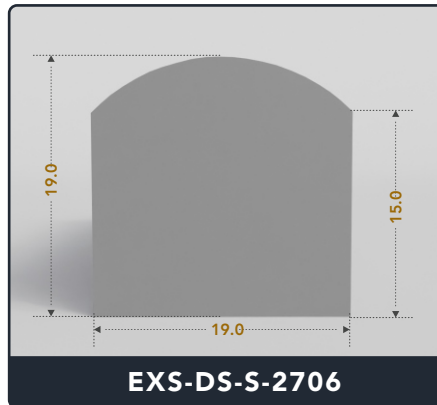

D-Seals (Solid)

Contact Us :

☎ 317-559-2220 📠 317-350-1322
✉ info@exactseal.com 🌐 www.exactseal.com

Address :

Exactseal Inc 7601 E 88th Pl. Building 3B
Indianapolis, IN 46256