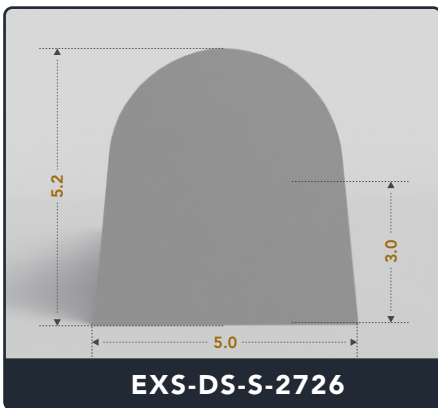

D-Seals (Solid)

Contact Us :

☎ 317-559-2220 📠 317-350-1322
✉ info@exactseal.com 🌐 www.exactseal.com

Address :

Exactseal Inc 7601 E 88th Pl. Building 3B
Indianapolis, IN 46256

D-Seals (Solid)

Contact Us :

☎ 317-559-2220 📠 317-350-1322
✉ info@exactseal.com 🌐 www.exactseal.com