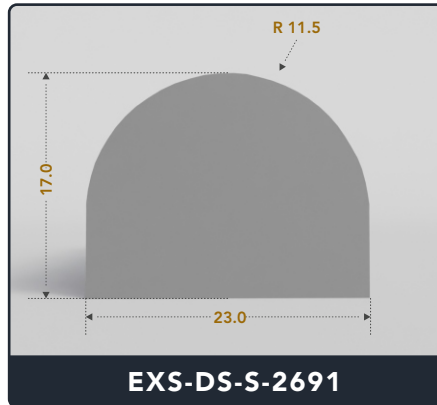

D-Seals (Solid)

Contact Us :

☎ 317-559-2220 📠 317-350-1322
✉ info@exactseal.com 🌐 www.exactseal.com

Address :

Exactseal Inc 7601 E 88th Pl. Building 3B
Indianapolis, IN 46256

D-Seals (Solid)

Contact Us :

☎ 317-559-2220 📠 317-350-1322
✉ info@exactseal.com 🌐 www.exactseal.com