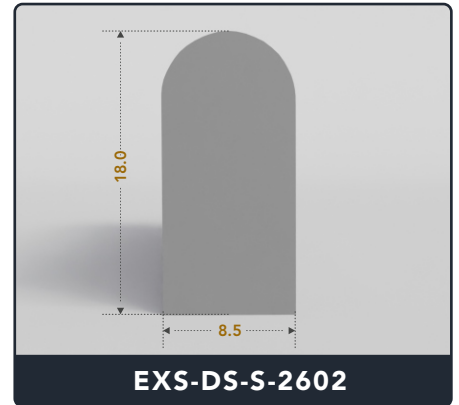

EXACT SEAL

D-SEALS (SOLID)

Contact Us :

☎ 317-559-2220 🖨 317-350-1322

✉ info@exactseal.com 🌐 www.exactseal.com

Address :

Exactseal Inc 7601 E 88th Pl. Building 3B
Indianapolis, IN 46256

D-Seals (Solid)