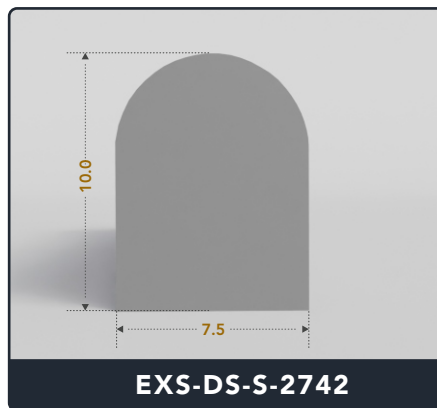

D-Seals (Solid)

Contact Us :

☎ 317-559-2220 📠 317-350-1322
✉ info@exactseal.com 🌐 www.exactseal.com

Address :

Exactseal Inc 7601 E 88th Pl. Building 3B
Indianapolis, IN 46256