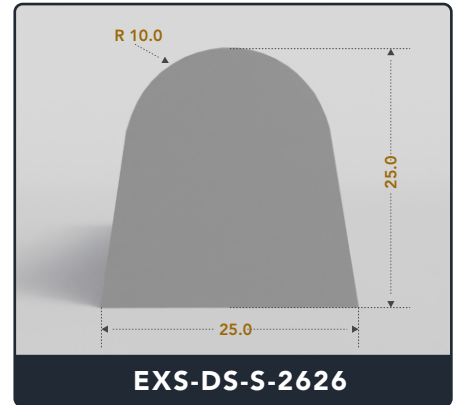

D-Seals (Solid)

Contact Us :

☎ 317-559-2220 📠 317-350-1322
✉ info@exactseal.com 🌐 www.exactseal.com

Address :

Exactseal Inc 7601 E 88th Pl. Building 3B
Indianapolis, IN 46256