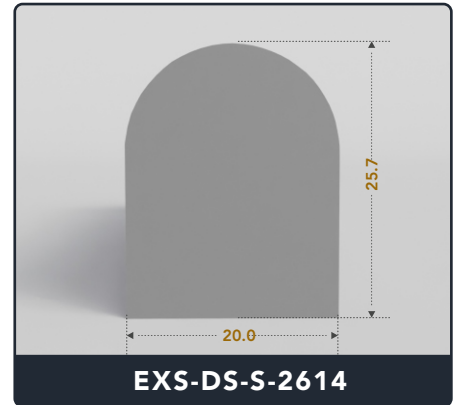

D-Seals (Solid)

Contact Us :

☎ 317-559-2220 📠 317-350-1322
✉ info@exactseal.com 🌐 www.exactseal.com

Address :

Exactseal Inc 7601 E 88th Pl. Building 3B
Indianapolis, IN 46256