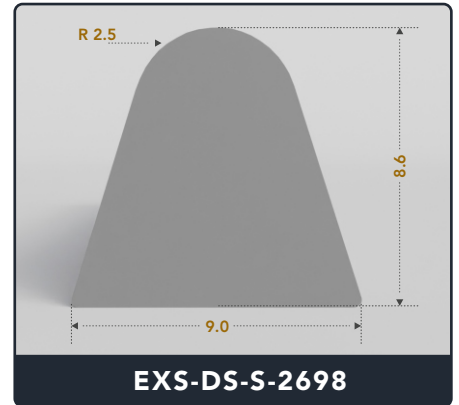

D-Seals (Solid)

Contact Us :

☎ 317-559-2220 📠 317-350-1322
✉ info@exactseal.com 🌐 www.exactseal.com

Address :

Exactseal Inc 7601 E 88th Pl. Building 3B
Indianapolis, IN 46256