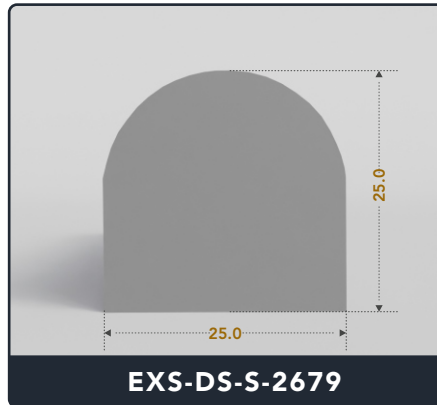

D-Seals (Solid)

Contact Us :

☎ 317-559-2220 📠 317-350-1322
✉ info@exactseal.com 🌐 www.exactseal.com

Address :

Exactseal Inc 7601 E 88th Pl. Building 3B
Indianapolis, IN 46256