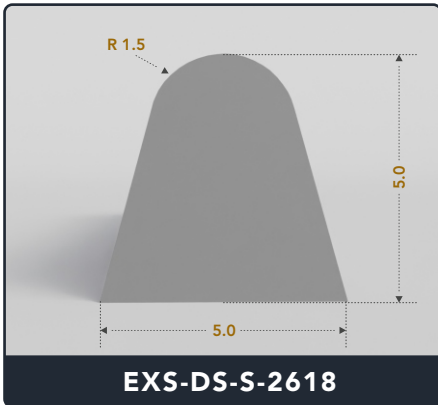

D-Seals (Solid)

Contact Us :

☎ 317-559-2220 📠 317-350-1322
✉ info@exactseal.com 🌐 www.exactseal.com

Address :

Exactseal Inc 7601 E 88th Pl. Building 3B
Indianapolis, IN 46256