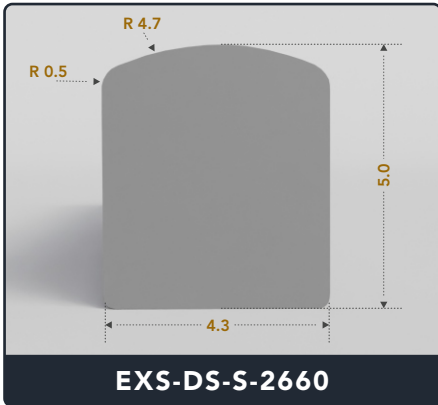

D-Seals (Solid)

Contact Us :

☎ 317-559-2220 📠 317-350-1322
✉ info@exactseal.com 🌐 www.exactseal.com

Address :

Exactseal Inc 7601 E 88th Pl. Building 3B
Indianapolis, IN 46256