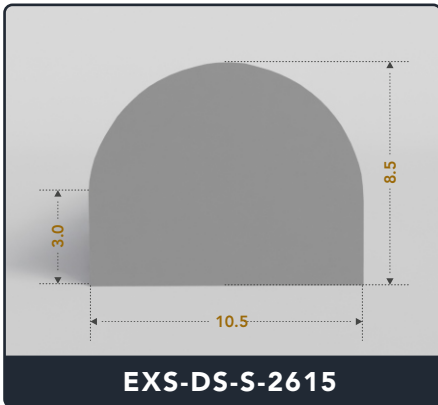

D-Seals (Solid)

Contact Us :

☎ 317-559-2220 📠 317-350-1322
✉ info@exactseal.com 🌐 www.exactseal.com

Address :

Exactseal Inc 7601 E 88th Pl. Building 3B
Indianapolis, IN 46256