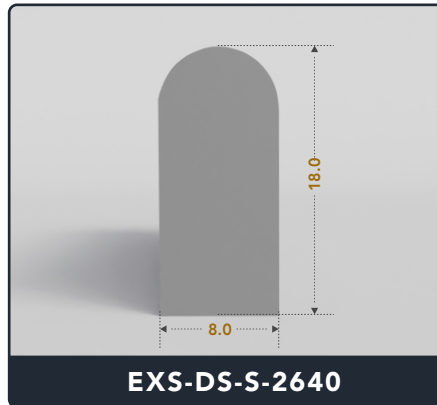

D-Seals (Solid)

Contact Us :

☎ 317-559-2220 📠 317-350-1322
✉ info@exactseal.com 🌐 www.exactseal.com

Address :

Exactseal Inc 7601 E 88th Pl. Building 3B
Indianapolis, IN 46256