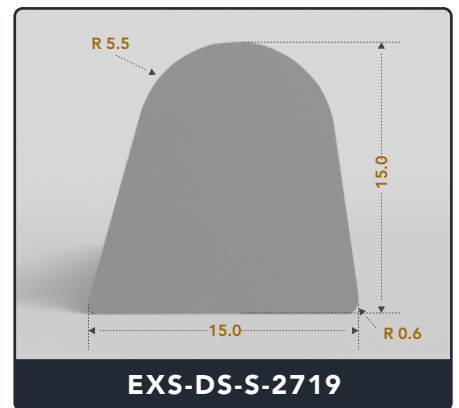

D-Seals (Solid)

Contact Us :

☎ 317-559-2220 📠 317-350-1322
✉ info@exactseal.com 🌐 www.exactseal.com

Address :

Exactseal Inc 7601 E 88th Pl. Building 3B
Indianapolis, IN 46256