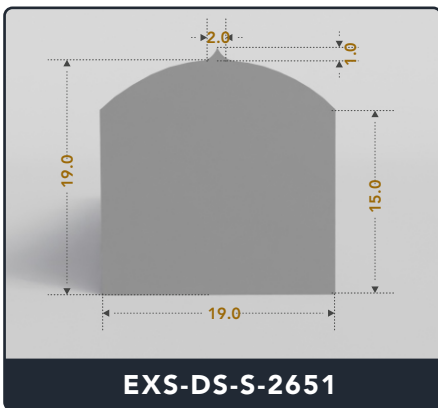

D-Seals (Solid)

Contact Us :

☎ 317-559-2220 📠 317-350-1322
✉ info@exactseal.com 🌐 www.exactseal.com

Address :

Exactseal Inc 7601 E 88th Pl. Building 3B
Indianapolis, IN 46256

D-Seals (Solid)

Contact Us :

☎ 317-559-2220 📠 317-350-1322
✉ info@exactseal.com 🌐 www.exactseal.com