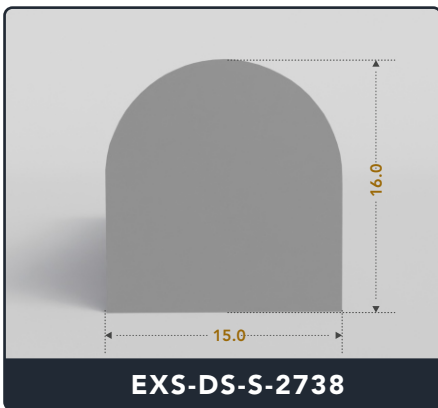

D-Seals (Solid)

Contact Us :

☎ 317-559-2220 📠 317-350-1322
✉ info@exactseal.com 🌐 www.exactseal.com

Address :

Exactseal Inc 7601 E 88th Pl. Building 3B
Indianapolis, IN 46256