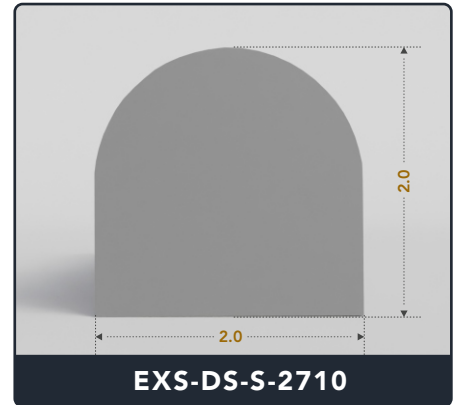

D-Seals (Solid)

Contact Us :

☎ 317-559-2220 📠 317-350-1322
✉ info@exactseal.com 🌐 www.exactseal.com

Address :

Exactseal Inc 7601 E 88th Pl. Building 3B
Indianapolis, IN 46256