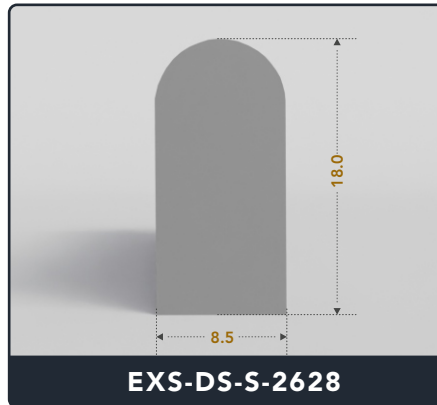

D-Seals (Solid)

Contact Us :

☎ 317-559-2220 📠 317-350-1322
✉ info@exactseal.com 🌐 www.exactseal.com

Address :

Exactseal Inc 7601 E 88th Pl. Building 3B
Indianapolis, IN 46256