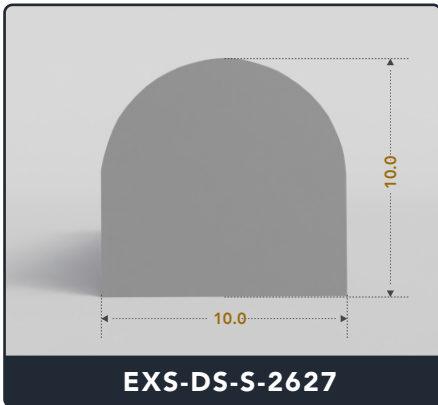

D-Seals (Solid)

Contact Us :

☎ 317-559-2220 📠 317-350-1322
✉ info@exactseal.com 🌐 www.exactseal.com

Address :

Exactseal Inc 7601 E 88th Pl. Building 3B
Indianapolis, IN 46256