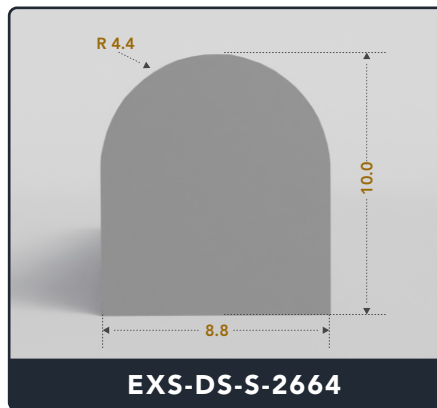

D-Seals (Solid)

Contact Us :

☎ 317-559-2220 📠 317-350-1322
✉ info@exactseal.com 🌐 www.exactseal.com

Address :

Exactseal Inc 7601 E 88th Pl. Building 3B
Indianapolis, IN 46256