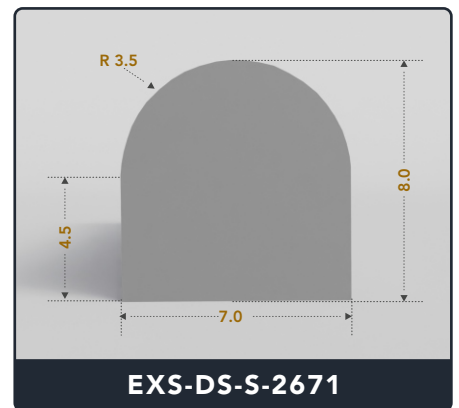

D-Seals (Solid)

Contact Us :

☎ 317-559-2220 📠 317-350-1322
✉ info@exactseal.com 🌐 www.exactseal.com

Address :

Exactseal Inc 7601 E 88th Pl. Building 3B
Indianapolis, IN 46256