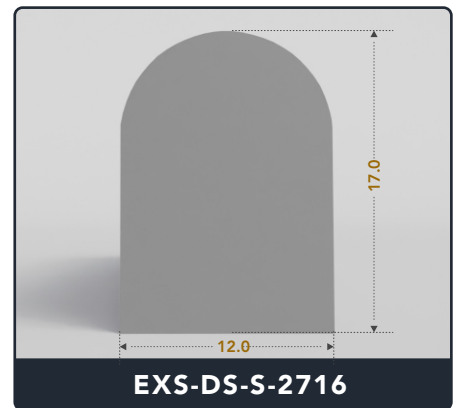

D-Seals (Solid)

Contact Us :

☎ 317-559-2220 📠 317-350-1322
✉ info@exactseal.com 🌐 www.exactseal.com

Address :

Exactseal Inc 7601 E 88th Pl. Building 3B
Indianapolis, IN 46256