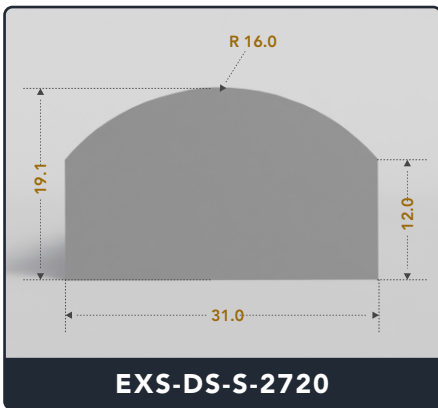

D-Seals (Solid)

Contact Us :

☎ 317-559-2220 📠 317-350-1322
✉ info@exactseal.com 🌐 www.exactseal.com

Address :

Exactseal Inc 7601 E 88th Pl. Building 3B
Indianapolis, IN 46256

D-Seals (Solid)

Contact Us :

☎ 317-559-2220 📠 317-350-1322
✉ info@exactseal.com 🌐 www.exactseal.com