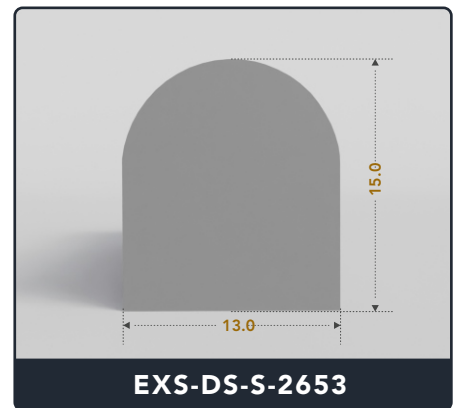

D-Seals (Solid)

Contact Us :

☎ 317-559-2220 📠 317-350-1322
✉ info@exactseal.com 🌐 www.exactseal.com

Address :

Exactseal Inc 7601 E 88th Pl. Building 3B
Indianapolis, IN 46256

D-Seals (Solid)

Contact Us :

☎ 317-559-2220 📠 317-350-1322
✉ info@exactseal.com 🌐 www.exactseal.com