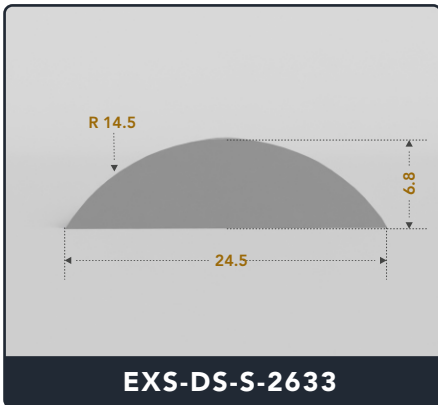

D-Seals (Solid)

Contact Us :

☎ 317-559-2220 📠 317-350-1322
✉ info@exactseal.com 🌐 www.exactseal.com

Address :

Exactseal Inc 7601 E 88th Pl. Building 3B
Indianapolis, IN 46256