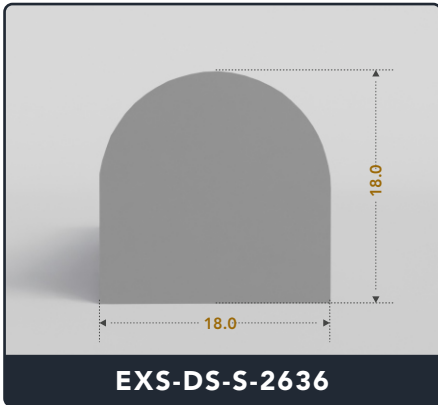

D-Seals (Solid)

Contact Us :

☎ 317-559-2220 📠 317-350-1322
✉ info@exactseal.com 🌐 www.exactseal.com

Address :

Exactseal Inc 7601 E 88th Pl. Building 3B
Indianapolis, IN 46256