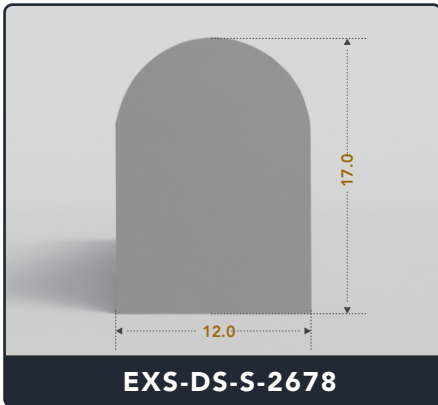

D-Seals (Solid)

Contact Us :

☎ 317-559-2220 📠 317-350-1322
✉ info@exactseal.com 🌐 www.exactseal.com

Address :

Exactseal Inc 7601 E 88th Pl. Building 3B
Indianapolis, IN 46256