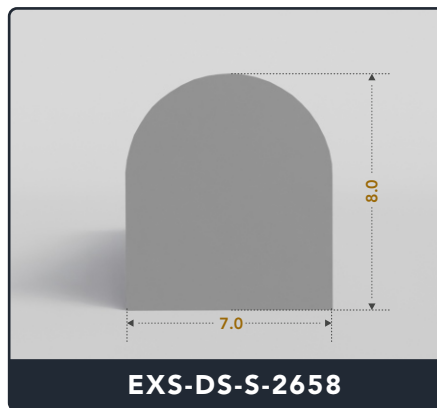

D-Seals (Solid)

Contact Us :

☎ 317-559-2220 📠 317-350-1322
✉ info@exactseal.com 🌐 www.exactseal.com

Address :

Exactseal Inc 7601 E 88th Pl. Building 3B
Indianapolis, IN 46256

D-Seals (Solid)

Contact Us :

☎ 317-559-2220 📠 317-350-1322
✉ info@exactseal.com 🌐 www.exactseal.com