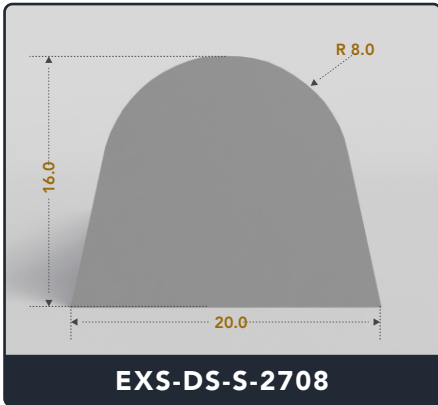

D-Seals (Solid)

Contact Us :

☎ 317-559-2220 📠 317-350-1322
✉ info@exactseal.com 🌐 www.exactseal.com

Address :

Exactseal Inc 7601 E 88th Pl. Building 3B
Indianapolis, IN 46256