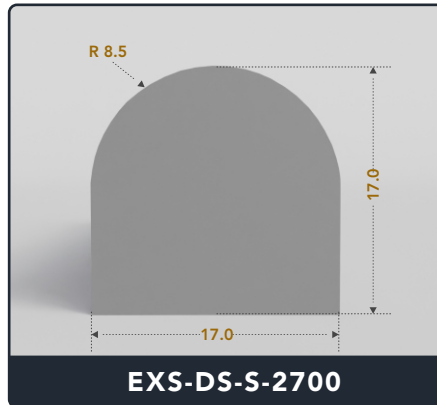

D-Seals (Solid)

Contact Us :

☎ 317-559-2220 📠 317-350-1322
✉ info@exactseal.com 🌐 www.exactseal.com

Address :

Exactseal Inc 7601 E 88th Pl. Building 3B
Indianapolis, IN 46256