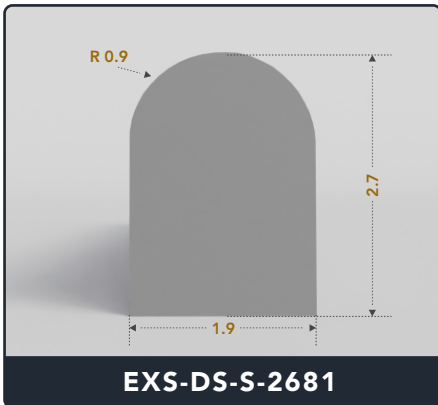

D-Seals (Solid)

Contact Us :

☎ 317-559-2220 📠 317-350-1322
✉ info@exactseal.com 🌐 www.exactseal.com

Address :

Exactseal Inc 7601 E 88th Pl. Building 3B
Indianapolis, IN 46256