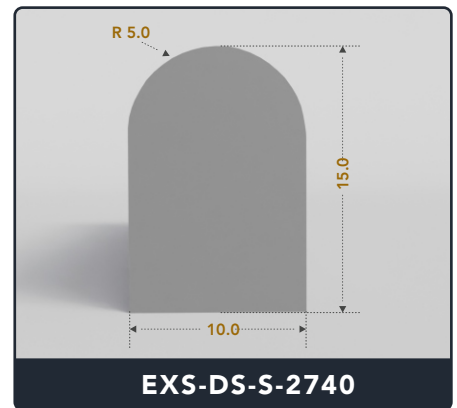

D-Seals (Solid)

Contact Us :

☎ 317-559-2220 📠 317-350-1322
✉ info@exactseal.com 🌐 www.exactseal.com

Address :

Exactseal Inc 7601 E 88th Pl. Building 3B
Indianapolis, IN 46256