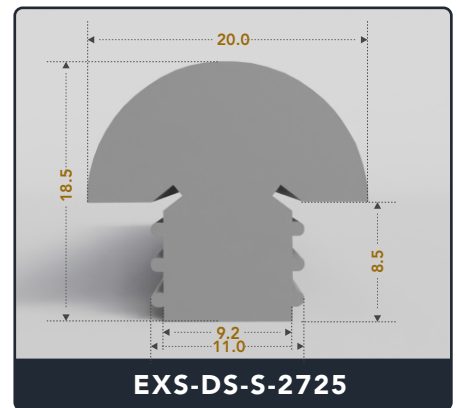

D-Seals (Solid)

Contact Us :

☎ 317-559-2220 📠 317-350-1322
✉ info@exactseal.com 🌐 www.exactseal.com

Address :

Exactseal Inc 7601 E 88th Pl. Building 3B
Indianapolis, IN 46256

D-Seals (Solid)

Contact Us :

☎ 317-559-2220 📠 317-350-1322
✉ info@exactseal.com 🌐 www.exactseal.com