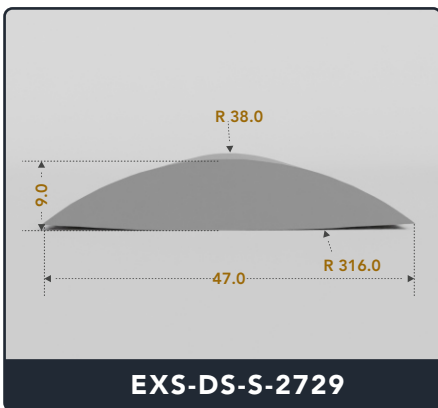

D-Seals (Solid)

Contact Us :

☎ 317-559-2220 📠 317-350-1322
✉ info@exactseal.com 🌐 www.exactseal.com

Address :

Exactseal Inc 7601 E 88th Pl. Building 3B
Indianapolis, IN 46256

D-Seals (Solid)

Contact Us :

☎ 317-559-2220 📠 317-350-1322
✉ info@exactseal.com 🌐 www.exactseal.com