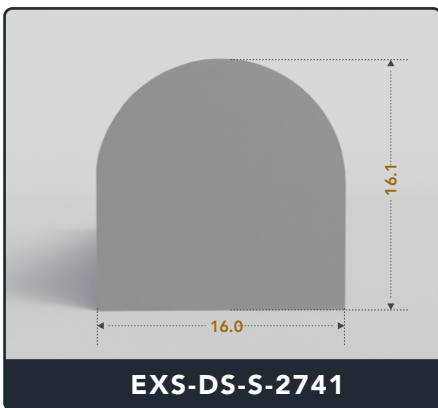

D-Seals (Solid)

Contact Us :

☎ 317-559-2220 📠 317-350-1322
✉ info@exactseal.com 🌐 www.exactseal.com

Address :

Exactseal Inc 7601 E 88th Pl. Building 3B
Indianapolis, IN 46256