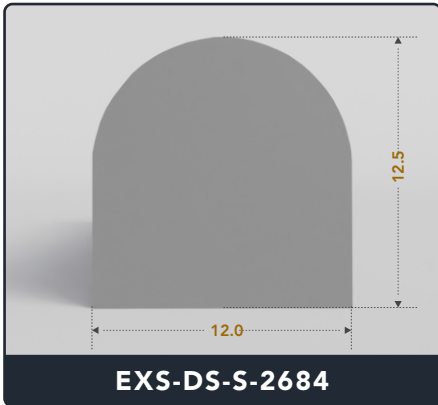

D-Seals (Solid)

Contact Us :

☎ 317-559-2220 📠 317-350-1322
✉ info@exactseal.com 🌐 www.exactseal.com

Address :

Exactseal Inc 7601 E 88th Pl. Building 3B
Indianapolis, IN 46256

D-Seals (Solid)

Contact Us :

☎ 317-559-2220 📠 317-350-1322
✉ info@exactseal.com 🌐 www.exactseal.com