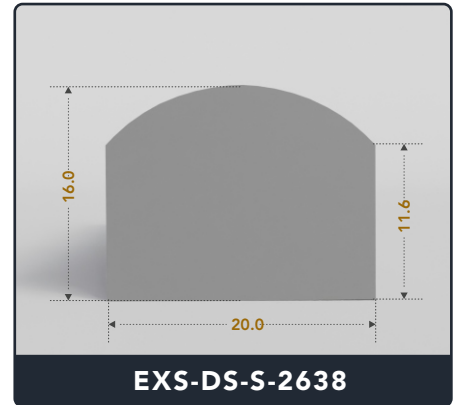

D-Seals (Solid)

Contact Us :

☎ 317-559-2220 📠 317-350-1322
✉ info@exactseal.com 🌐 www.exactseal.com

Address :

Exactseal Inc 7601 E 88th Pl. Building 3B
Indianapolis, IN 46256