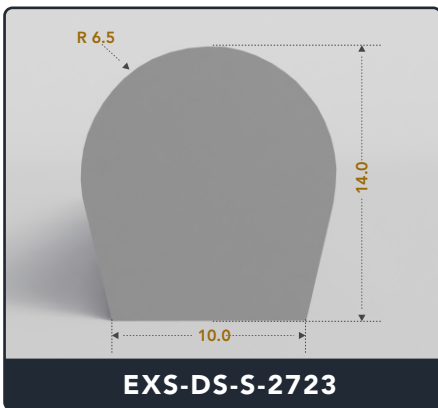

D-Seals (Solid)

Contact Us :

☎ 317-559-2220 📠 317-350-1322
✉ info@exactseal.com 🌐 www.exactseal.com

Address :

Exactseal Inc 7601 E 88th Pl. Building 3B
Indianapolis, IN 46256

D-Seals (Solid)

Contact Us :

☎ 317-559-2220 📠 317-350-1322
✉ info@exactseal.com 🌐 www.exactseal.com