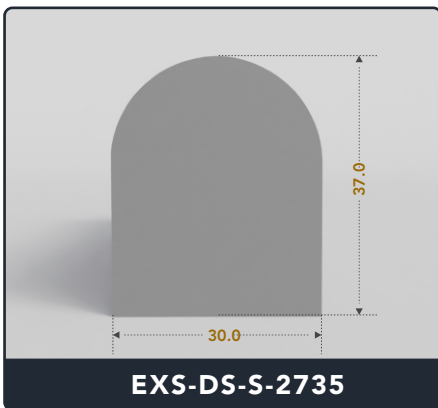

D-Seals (Solid)

Contact Us :

☎ 317-559-2220 📠 317-350-1322
✉ info@exactseal.com 🌐 www.exactseal.com

Address :

Exactseal Inc 7601 E 88th Pl. Building 3B
Indianapolis, IN 46256