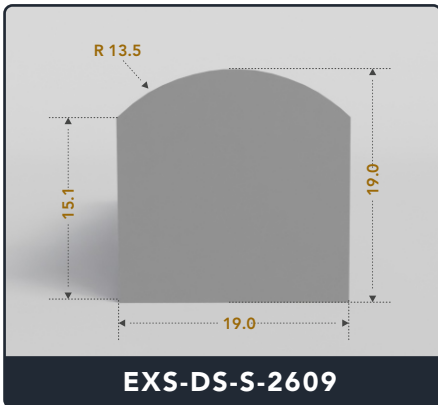

EXACT SEAL

D-SEALS (SOLID)

Contact Us :

☎ 317-559-2220 🖨 317-350-1322

✉ info@exactseal.com 🌐 www.exactseal.com

Address :

Exactseal Inc 7601 E 88th Pl. Building 3B
Indianapolis, IN 46256

D-Seals (Solid)