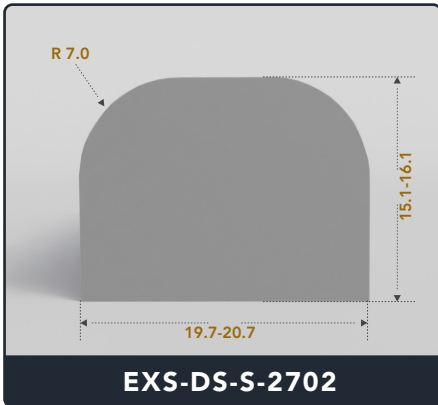

D-Seals (Solid)

Contact Us :

☎ 317-559-2220 📠 317-350-1322
✉ info@exactseal.com 🌐 www.exactseal.com

Address :

Exactseal Inc 7601 E 88th Pl. Building 3B
Indianapolis, IN 46256