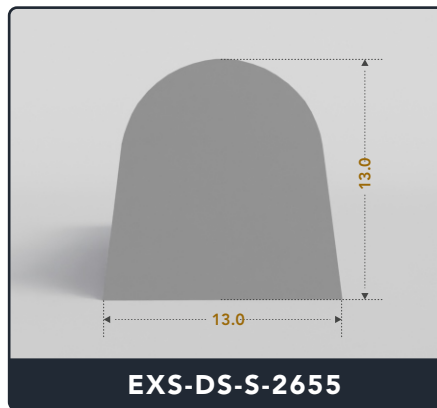

D-Seals (Solid)

Contact Us :

☎ 317-559-2220 📠 317-350-1322
✉ info@exactseal.com 🌐 www.exactseal.com

Address :

Exactseal Inc 7601 E 88th Pl. Building 3B
Indianapolis, IN 46256

D-Seals (Solid)

Contact Us :

☎ 317-559-2220 📠 317-350-1322
✉ info@exactseal.com 🌐 www.exactseal.com