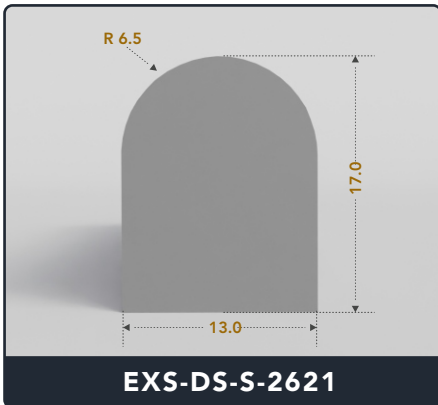

D-Seals (Solid)

Contact Us :

☎ 317-559-2220 📠 317-350-1322
✉ info@exactseal.com 🌐 www.exactseal.com

Address :

Exactseal Inc 7601 E 88th Pl. Building 3B
Indianapolis, IN 46256