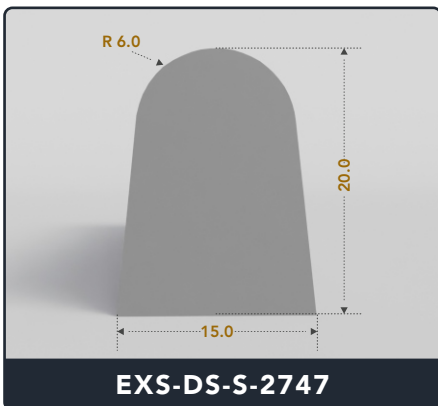

D-Seals (Solid)

Contact Us :

☎ 317-559-2220 📠 317-350-1322
✉ info@exactseal.com 🌐 www.exactseal.com

Address :

Exactseal Inc 7601 E 88th Pl. Building 3B
Indianapolis, IN 46256