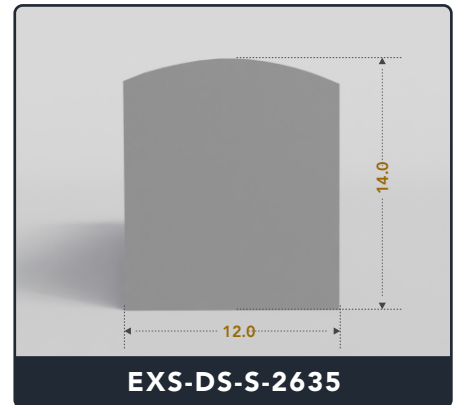

D-Seals (Solid)

Contact Us :

☎ 317-559-2220 📠 317-350-1322
✉ info@exactseal.com 🌐 www.exactseal.com

Address :

Exactseal Inc 7601 E 88th Pl. Building 3B
Indianapolis, IN 46256