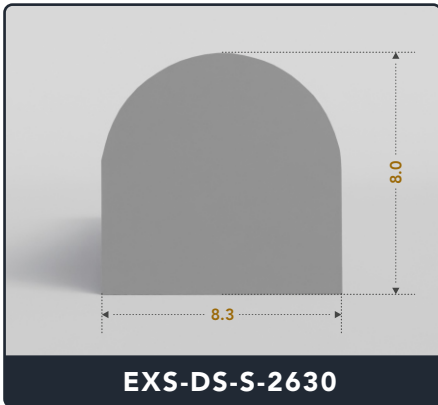

D-Seals (Solid)

Contact Us :

☎ 317-559-2220 📠 317-350-1322
✉ info@exactseal.com 🌐 www.exactseal.com

Address :

Exactseal Inc 7601 E 88th Pl. Building 3B
Indianapolis, IN 46256