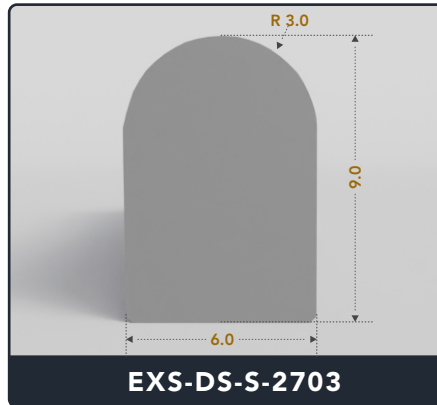

D-Seals (Solid)

Contact Us :

☎ 317-559-2220 📠 317-350-1322
✉ info@exactseal.com 🌐 www.exactseal.com

Address :

Exactseal Inc 7601 E 88th Pl. Building 3B
Indianapolis, IN 46256