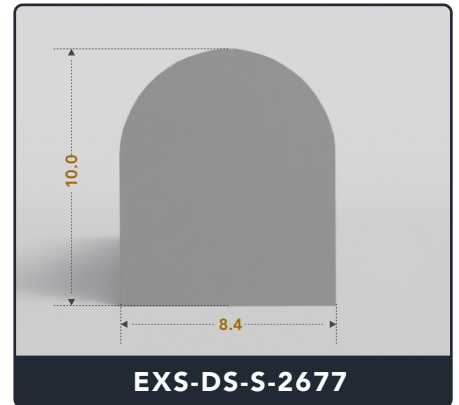

D-Seals (Solid)

Contact Us :

☎ 317-559-2220 📠 317-350-1322
✉ info@exactseal.com 🌐 www.exactseal.com

Address :

Exactseal Inc 7601 E 88th Pl. Building 3B
Indianapolis, IN 46256