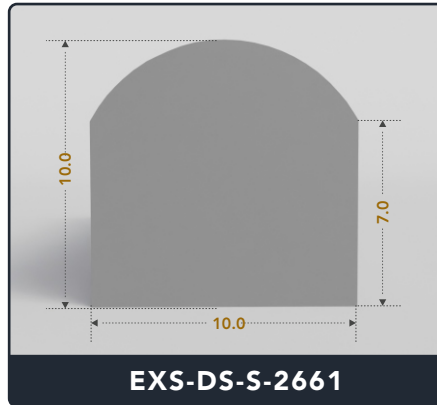

D-Seals (Solid)

Contact Us :

☎ 317-559-2220 📠 317-350-1322
✉ info@exactseal.com 🌐 www.exactseal.com

Address :

Exactseal Inc 7601 E 88th Pl. Building 3B
Indianapolis, IN 46256