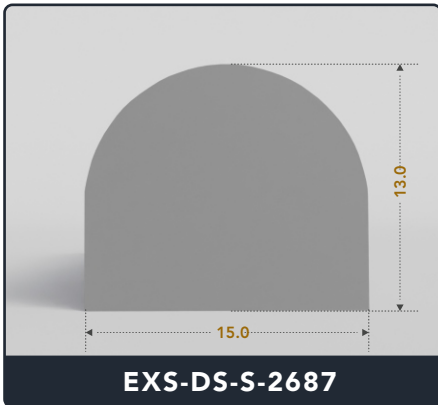

D-Seals (Solid)

Contact Us :

☎ 317-559-2220 📠 317-350-1322
✉ info@exactseal.com 🌐 www.exactseal.com

Address :

Exactseal Inc 7601 E 88th Pl. Building 3B
Indianapolis, IN 46256

D-Seals (Solid)

Contact Us :

☎ 317-559-2220 📠 317-350-1322
✉ info@exactseal.com 🌐 www.exactseal.com