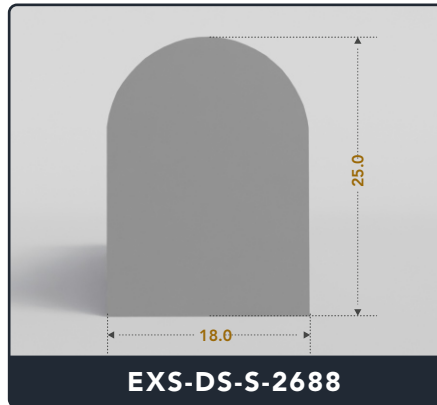

D-Seals (Solid)

Contact Us :

☎ 317-559-2220 📠 317-350-1322
✉ info@exactseal.com 🌐 www.exactseal.com

Address :

Exactseal Inc 7601 E 88th Pl. Building 3B
Indianapolis, IN 46256

D-Seals (Solid)

Contact Us :

☎ 317-559-2220 📠 317-350-1322
✉ info@exactseal.com 🌐 www.exactseal.com