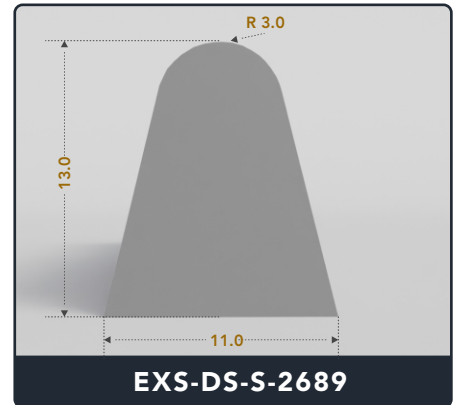

D-Seals (Solid)

Contact Us :

☎ 317-559-2220 📠 317-350-1322
✉ info@exactseal.com 🌐 www.exactseal.com

Address :

Exactseal Inc 7601 E 88th Pl. Building 3B
Indianapolis, IN 46256

D-Seals (Solid)

Contact Us :

☎ 317-559-2220 📠 317-350-1322
✉ info@exactseal.com 🌐 www.exactseal.com