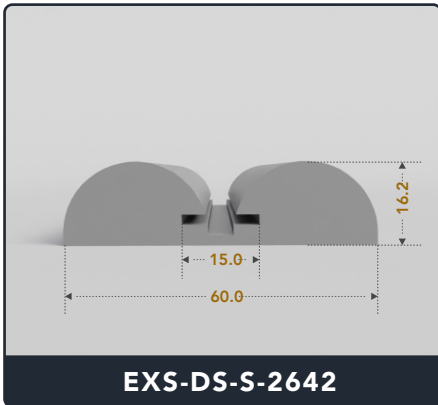

D-Seals (Solid)

Contact Us :

☎ 317-559-2220 📠 317-350-1322
✉ info@exactseal.com 🌐 www.exactseal.com

Address :

Exactseal Inc 7601 E 88th Pl. Building 3B
Indianapolis, IN 46256