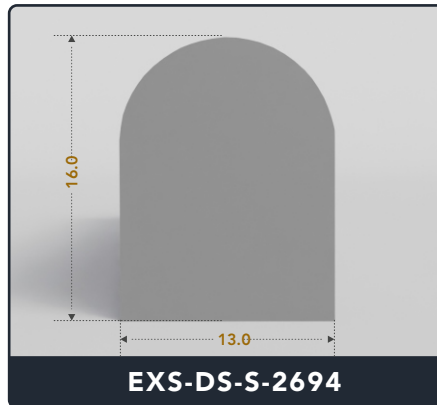

D-Seals (Solid)

Contact Us :

☎ 317-559-2220 📠 317-350-1322
✉ info@exactseal.com 🌐 www.exactseal.com

Address :

Exactseal Inc 7601 E 88th Pl. Building 3B
Indianapolis, IN 46256

D-Seals (Solid)

Contact Us :

☎ 317-559-2220 📠 317-350-1322
✉ info@exactseal.com 🌐 www.exactseal.com