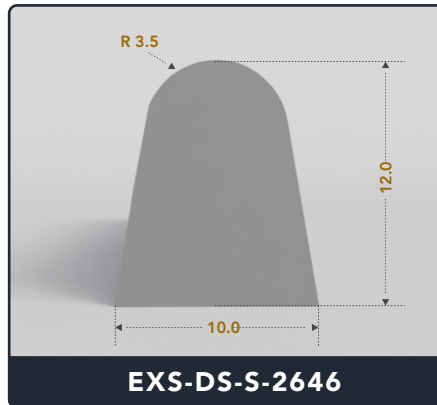

D-Seals (Solid)

Contact Us :

☎ 317-559-2220 📠 317-350-1322
✉ info@exactseal.com 🌐 www.exactseal.com

Address :

Exactseal Inc 7601 E 88th Pl. Building 3B
Indianapolis, IN 46256