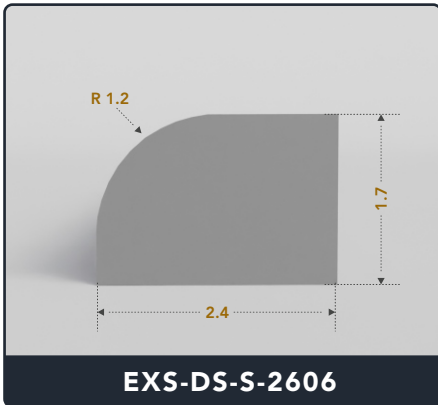

EXACT SEAL

D-SEALS (SOLID)

Contact Us :

☎ 317-559-2220 🖨 317-350-1322

✉ info@exactseal.com 🌐 www.exactseal.com

Address :

Exactseal Inc 7601 E 88th Pl. Building 3B
Indianapolis, IN 46256

D-Seals (Solid)