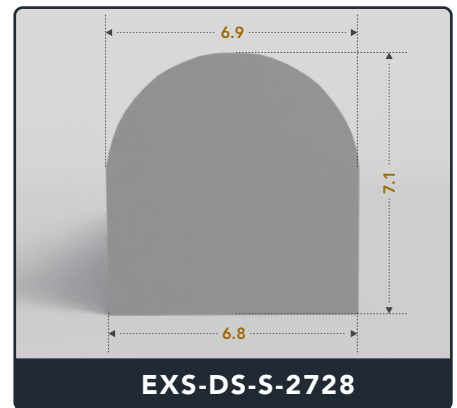

D-Seals (Solid)

Contact Us :

☎ 317-559-2220 📠 317-350-1322
✉ info@exactseal.com 🌐 www.exactseal.com

Address :

Exactseal Inc 7601 E 88th Pl. Building 3B
Indianapolis, IN 46256

D-Seals (Solid)

Contact Us :

☎ 317-559-2220 📠 317-350-1322
✉ info@exactseal.com 🌐 www.exactseal.com