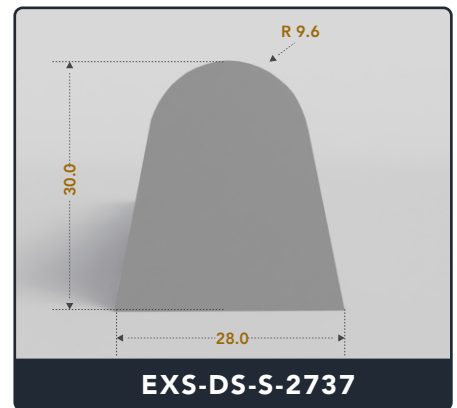

D-Seals (Solid)

Contact Us :

☎ 317-559-2220 📠 317-350-1322
✉ info@exactseal.com 🌐 www.exactseal.com

Address :

Exactseal Inc 7601 E 88th Pl. Building 3B
Indianapolis, IN 46256