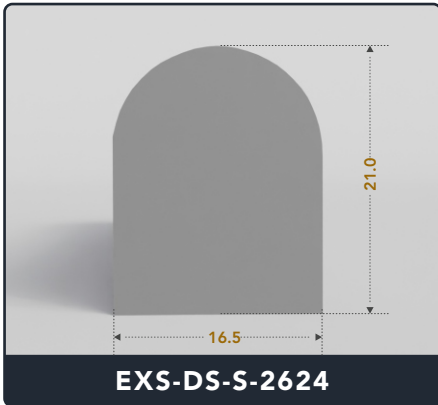

D-Seals (Solid)

Contact Us :

☎ 317-559-2220 📠 317-350-1322
✉ info@exactseal.com 🌐 www.exactseal.com

Address :

Exactseal Inc 7601 E 88th Pl. Building 3B
Indianapolis, IN 46256