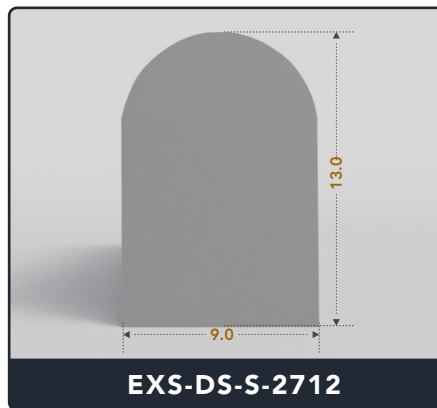

D-Seals (Solid)

Contact Us :

☎ 317-559-2220 📠 317-350-1322
✉ info@exactseal.com 🌐 www.exactseal.com

Address :

Exactseal Inc 7601 E 88th Pl. Building 3B
Indianapolis, IN 46256