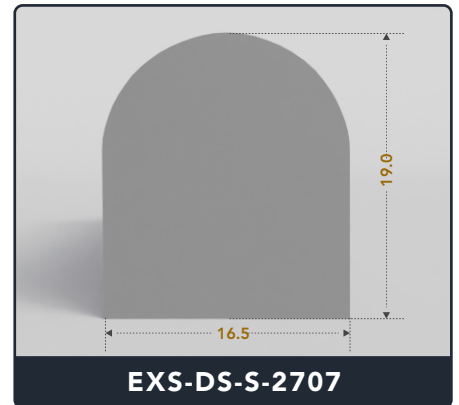

D-Seals (Solid)

Contact Us :

☎ 317-559-2220 📠 317-350-1322
✉ info@exactseal.com 🌐 www.exactseal.com

Address :

Exactseal Inc 7601 E 88th Pl. Building 3B
Indianapolis, IN 46256