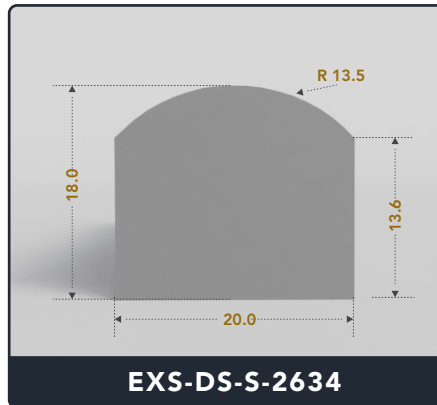

D-Seals (Solid)

Contact Us :

☎ 317-559-2220 📠 317-350-1322
✉ info@exactseal.com 🌐 www.exactseal.com

Address :

Exactseal Inc 7601 E 88th Pl. Building 3B
Indianapolis, IN 46256