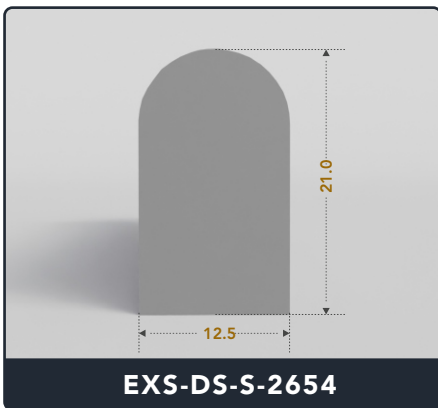

D-Seals (Solid)

Contact Us :

☎ 317-559-2220 📠 317-350-1322
✉ info@exactseal.com 🌐 www.exactseal.com

Address :

Exactseal Inc 7601 E 88th Pl. Building 3B
Indianapolis, IN 46256

D-Seals (Solid)

Contact Us :

☎ 317-559-2220 📠 317-350-1322
✉ info@exactseal.com 🌐 www.exactseal.com