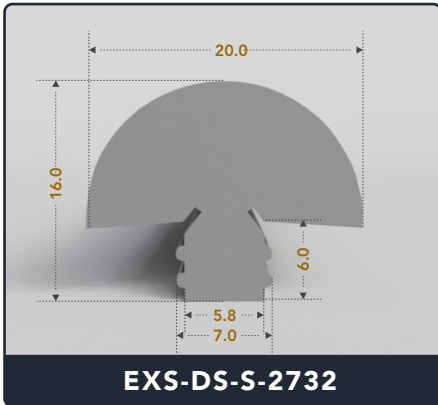

D-Seals (Solid)

Contact Us :

☎ 317-559-2220 📠 317-350-1322
✉ info@exactseal.com 🌐 www.exactseal.com

Address :

Exactseal Inc 7601 E 88th Pl. Building 3B
Indianapolis, IN 46256