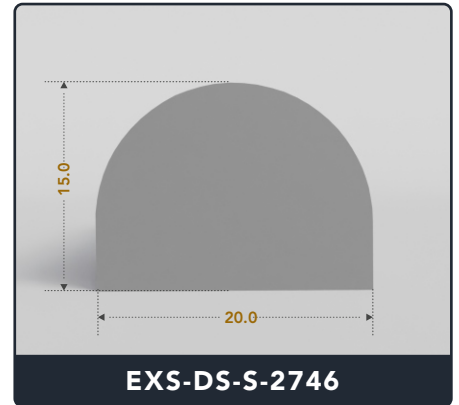

D-Seals (Solid)

Contact Us :

☎ 317-559-2220 📠 317-350-1322
✉ info@exactseal.com 🌐 www.exactseal.com

Address :

Exactseal Inc 7601 E 88th Pl. Building 3B
Indianapolis, IN 46256