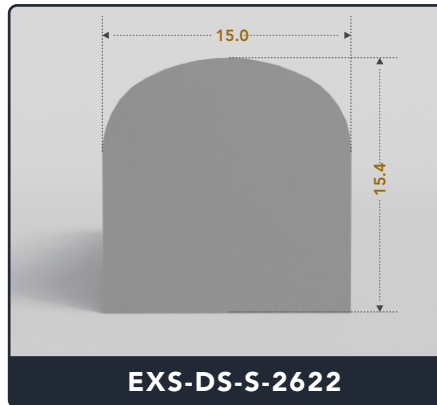

D-Seals (Solid)

Contact Us :

☎ 317-559-2220 📠 317-350-1322
✉ info@exactseal.com 🌐 www.exactseal.com

Address :

Exactseal Inc 7601 E 88th Pl. Building 3B
Indianapolis, IN 46256