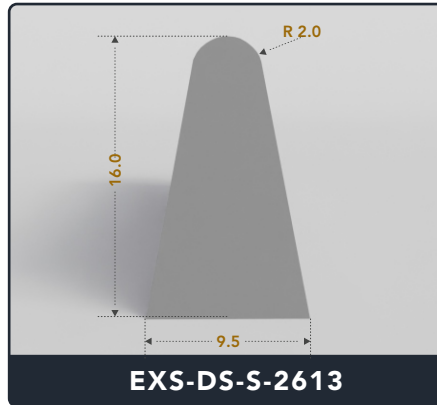

D-Seals (Solid)

Contact Us :

☎ 317-559-2220 📠 317-350-1322
✉ info@exactseal.com 🌐 www.exactseal.com

Address :

Exactseal Inc 7601 E 88th Pl. Building 3B
Indianapolis, IN 46256