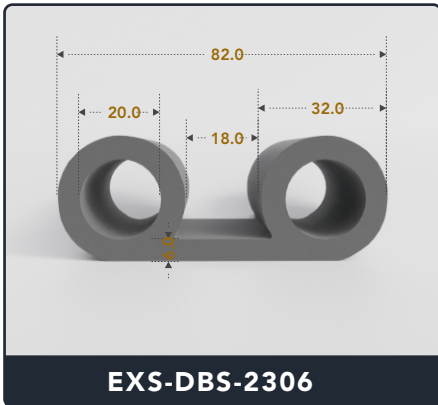

EXACT SEAL

DOUBLE BULB SEALS (SOLID & HOLLOW)

Contact Us :

☎ 317-559-2220 📠 317-350-1322

✉ info@exactseal.com 🌐 www.exactseal.com

Address :

Exactseal Inc 7601 E 88th Pl. Building 3B
Indianapolis, IN 46256

Double Bulb Seals (Solid & Hollow)