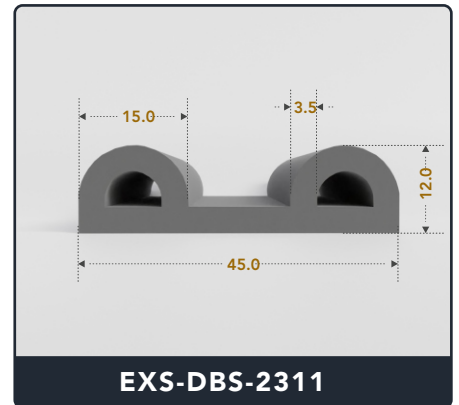

EXACT SEAL

DOUBLE BULB SEALS (SOLID & HOLLOW)

Contact Us :

☎ 317-559-2220 📠 317-350-1322

✉ info@exactseal.com 🌐 www.exactseal.com

Address :

Exactseal Inc 7601 E 88th Pl. Building 3B
Indianapolis, IN 46256

Double Bulb Seals (Solid & Hollow)