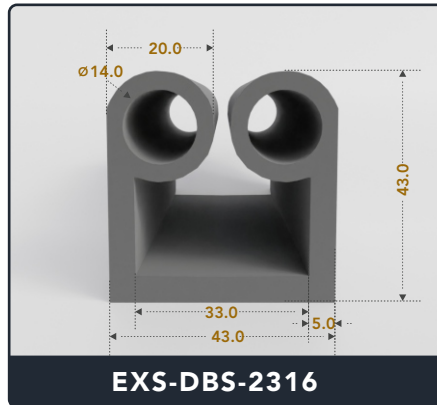

Double Bulb Seals (Solid & Hollow)

Contact Us :

☎ 317-559-2220 📠 317-350-1322
✉ info@exactseal.com 🌐 www.exactseal.com

Address :

Exactseal Inc 7601 E 88th Pl. Building 3B
Indianapolis, IN 46256