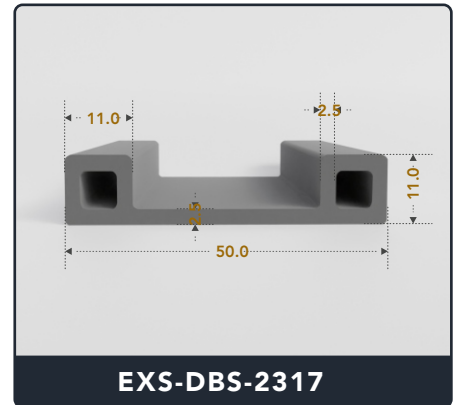

Double Bulb Seals (Solid & Hollow)

Contact Us :

☎ 317-559-2220 📠 317-350-1322
✉ info@exactseal.com 🌐 www.exactseal.com

Address :

Exactseal Inc 7601 E 88th Pl. Building 3B
Indianapolis, IN 46256