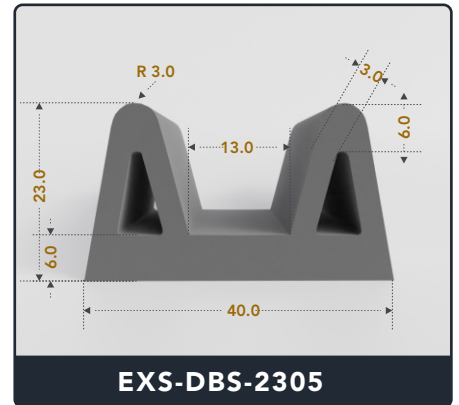

EXACT SEAL

DOUBLE BULB SEALS (SOLID & HOLLOW)

Contact Us :

☎ 317-559-2220 📠 317-350-1322

✉ info@exactseal.com 🌐 www.exactseal.com

Address :

Exactseal Inc 7601 E 88th Pl. Building 3B
Indianapolis, IN 46256

Double Bulb Seals (Solid & Hollow)