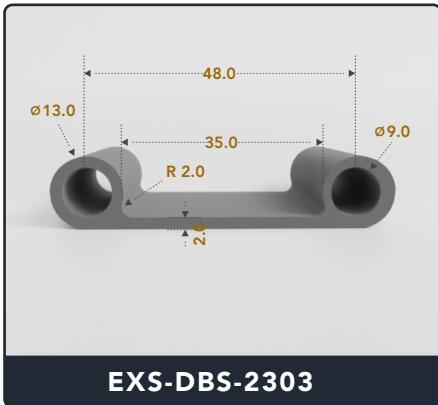

EXACT SEAL

DOUBLE BULB SEALS (SOLID & HOLLOW)

Contact Us :

☎ 317-559-2220 📠 317-350-1322

✉ info@exactseal.com 🌐 www.exactseal.com

Address :

Exactseal Inc 7601 E 88th Pl. Building 3B
Indianapolis, IN 46256

Double Bulb Seals (Solid & Hollow)