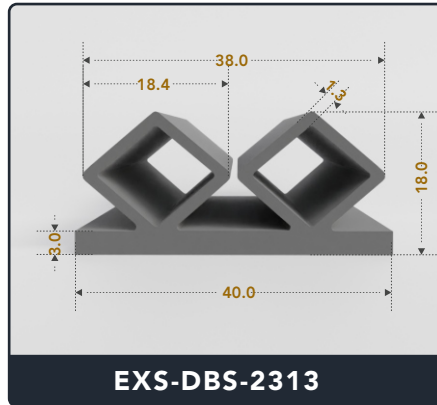

Double Bulb Seals (Solid & Hollow)

Contact Us :

☎ 317-559-2220 📠 317-350-1322
✉ info@exactseal.com 🌐 www.exactseal.com

Address :

Exactseal Inc 7601 E 88th Pl. Building 3B
Indianapolis, IN 46256