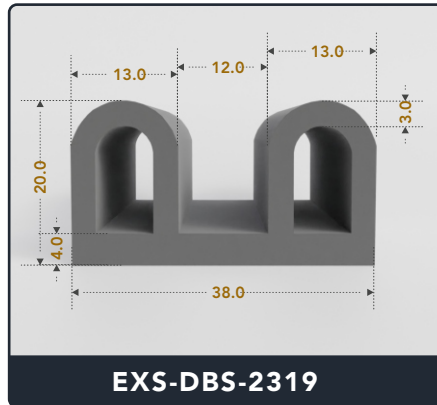

Double Bulb Seals (Solid & Hollow)

Contact Us :

☎ 317-559-2220 📠 317-350-1322
✉ info@exactseal.com 🌐 www.exactseal.com

Address :

Exactseal Inc 7601 E 88th Pl. Building 3B
Indianapolis, IN 46256