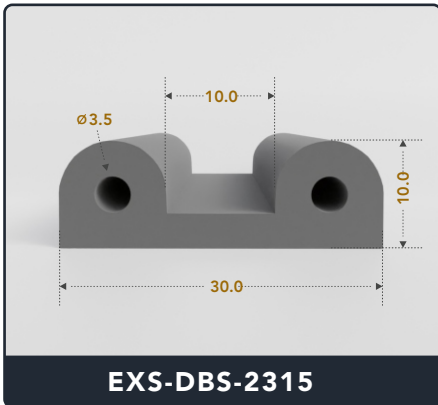

Double Bulb Seals (Solid & Hollow)

Contact Us :

☎ 317-559-2220 📠 317-350-1322
✉ info@exactseal.com 🌐 www.exactseal.com

Address :

Exactseal Inc 7601 E 88th Pl. Building 3B
Indianapolis, IN 46256