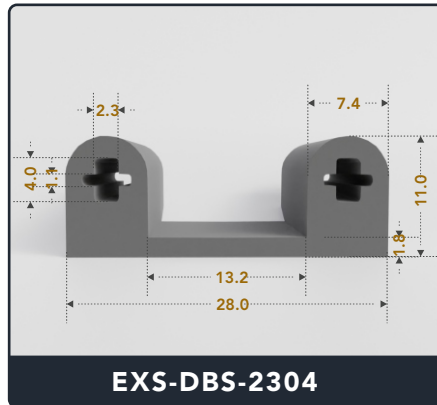

EXACT SEAL

DOUBLE BULB SEALS (SOLID & HOLLOW)

Contact Us :

☎ 317-559-2220 📠 317-350-1322

✉ info@exactseal.com 🌐 www.exactseal.com

Address :

Exactseal Inc 7601 E 88th Pl. Building 3B
Indianapolis, IN 46256

Double Bulb Seals (Solid & Hollow)