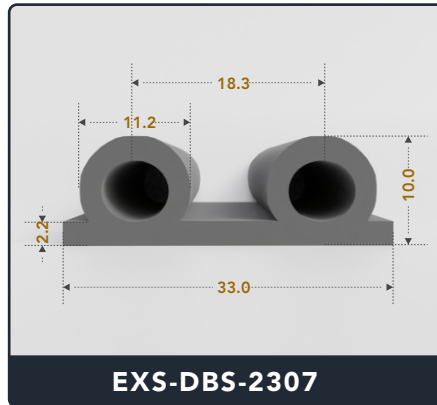

EXACT SEAL

DOUBLE BULB SEALS (SOLID & HOLLOW)

Contact Us :

☎ 317-559-2220 📠 317-350-1322

✉ info@exactseal.com 🌐 www.exactseal.com

Address :

Exactseal Inc 7601 E 88th Pl. Building 3B
Indianapolis, IN 46256

Double Bulb Seals (Solid & Hollow)