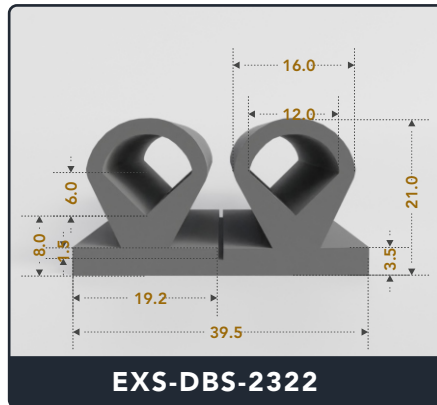

Double Bulb Seals (Solid & Hollow)

Contact Us :

☎ 317-559-2220 📠 317-350-1322
✉ info@exactseal.com 🌐 www.exactseal.com

Address :

Exactseal Inc 7601 E 88th Pl. Building 3B
Indianapolis, IN 46256