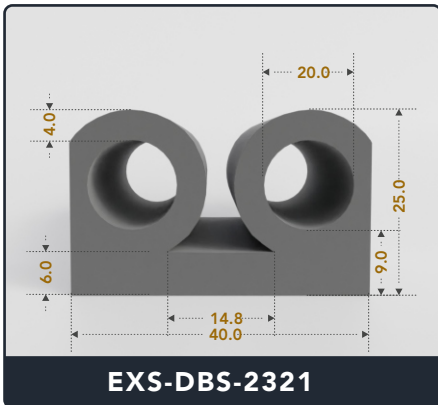

Double Bulb Seals (Solid & Hollow)

Contact Us :

☎ 317-559-2220 📠 317-350-1322
✉ info@exactseal.com 🌐 www.exactseal.com

Address :

Exactseal Inc 7601 E 88th Pl. Building 3B
Indianapolis, IN 46256