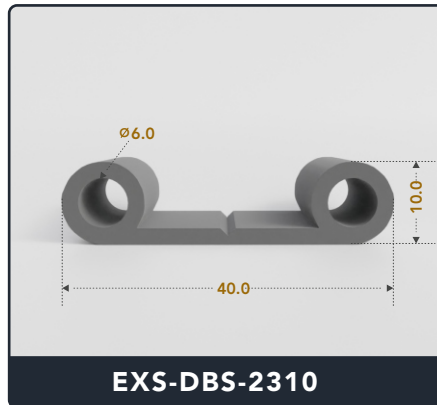

EXACT SEAL

DOUBLE BULB SEALS (SOLID & HOLLOW)

Contact Us :

☎ 317-559-2220 📠 317-350-1322

✉ info@exactseal.com 🌐 www.exactseal.com

Address :

Exactseal Inc 7601 E 88th Pl. Building 3B
Indianapolis, IN 46256

Double Bulb Seals (Solid & Hollow)