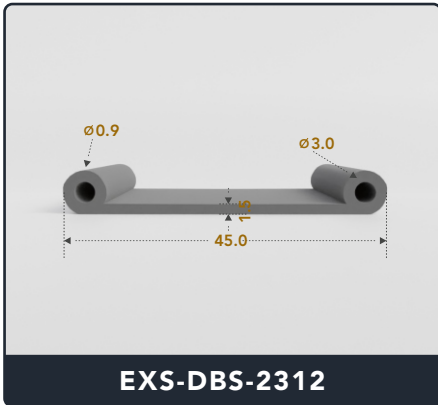

Double Bulb Seals (Solid & Hollow)

Contact Us :

☎ 317-559-2220 📠 317-350-1322
✉ info@exactseal.com 🌐 www.exactseal.com

Address :

Exactseal Inc 7601 E 88th Pl. Building 3B
Indianapolis, IN 46256