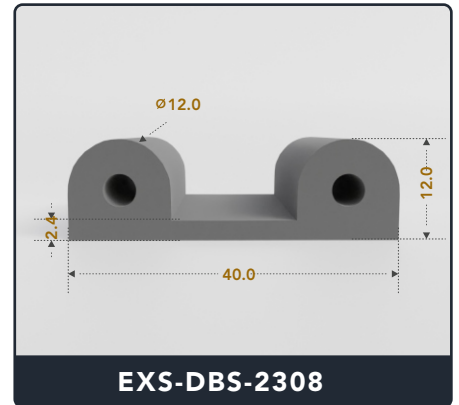

EXACT SEAL

DOUBLE BULB SEALS (SOLID & HOLLOW)

Contact Us :

☎ 317-559-2220 📠 317-350-1322

✉ info@exactseal.com 🌐 www.exactseal.com

Address :

Exactseal Inc 7601 E 88th Pl. Building 3B
Indianapolis, IN 46256

Double Bulb Seals (Solid & Hollow)