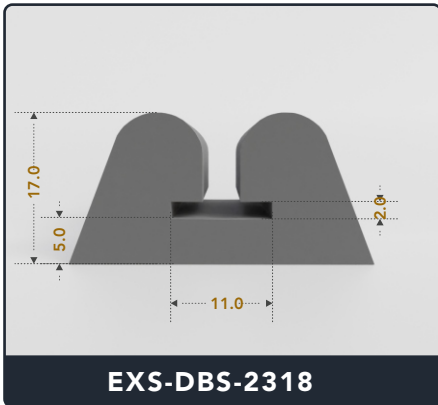

Double Bulb Seals (Solid & Hollow)

Contact Us :

☎ 317-559-2220 📠 317-350-1322
✉ info@exactseal.com 🌐 www.exactseal.com

Address :

Exactseal Inc 7601 E 88th Pl. Building 3B
Indianapolis, IN 46256