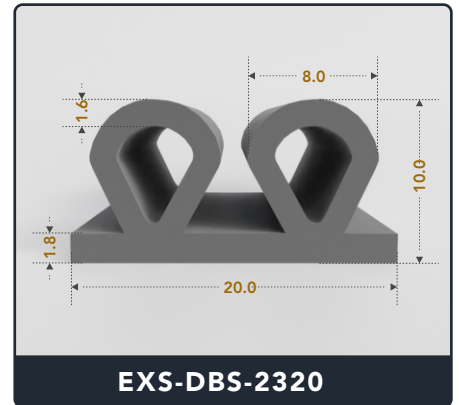

Double Bulb Seals (Solid & Hollow)

Contact Us :

☎ 317-559-2220 📠 317-350-1322
✉ info@exactseal.com 🌐 www.exactseal.com

Address :

Exactseal Inc 7601 E 88th Pl. Building 3B
Indianapolis, IN 46256