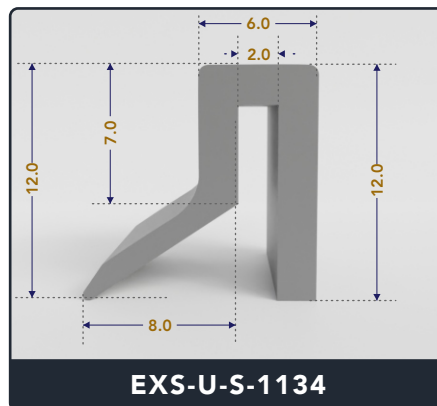

U-Channel (Small)

EXACTSEAL

Contact Us :

☎ 317-559-2220 📠 317-350-1322
✉ info@exactseal.com 🌐 www.exactseal.com

Address :

Exactseal Inc 7601 E 88th Pl. Building 3B
Indianapolis, IN 46256