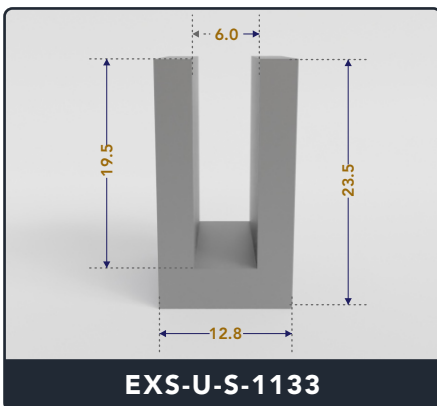

U-Channel (Small)

EXACTSEAL

Contact Us :

☎ 317-559-2220 📠 317-350-1322
✉ info@exactseal.com 🌐 www.exactseal.com

Address :

Exactseal Inc 7601 E 88th Pl. Building 3B
Indianapolis, IN 46256