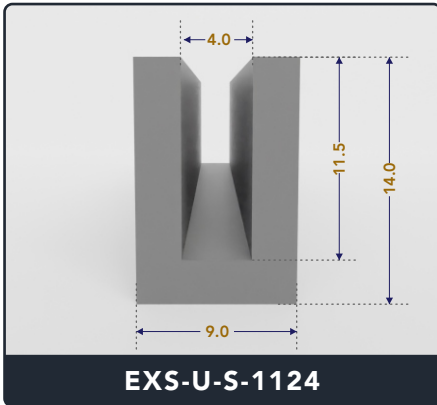

U-Channel (Small)

EXACTSEAL

Contact Us :

☎ 317-559-2220 📠 317-350-1322
✉ info@exactseal.com 🌐 www.exactseal.com

Address :

Exactseal Inc 7601 E 88th Pl. Building 3B
Indianapolis, IN 46256