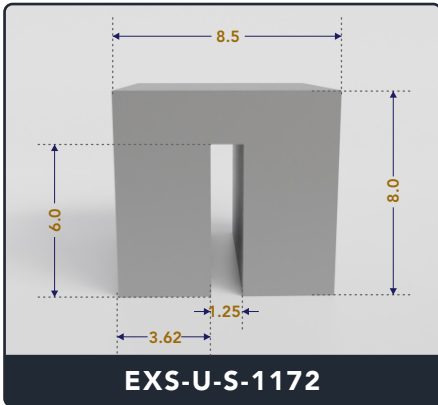

U-Channel (Small)

EXACTSEAL