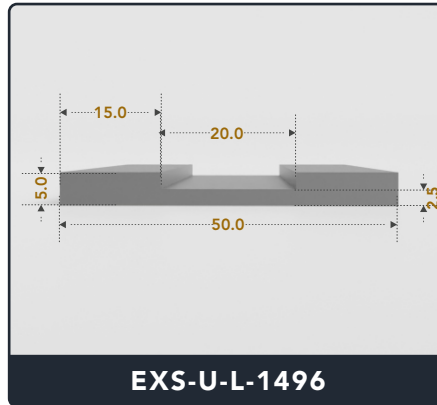

U-Channel (Large)

Contact Us :

☎ 317-559-2220 📠 317-350-1322
✉ info@exactseal.com 🌐 www.exactseal.com

Address :

Exactseal Inc 7601 E 88th Pl. Building 3B
Indianapolis, IN 46256