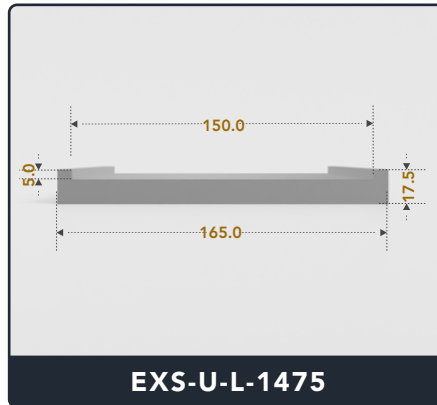

U-Channel (Large)

Contact Us :

☎ 317-559-2220 📠 317-350-1322
✉ info@exactseal.com 🌐 www.exactseal.com

Address :

Exactseal Inc 7601 E 88th Pl. Building 3B
Indianapolis, IN 46256