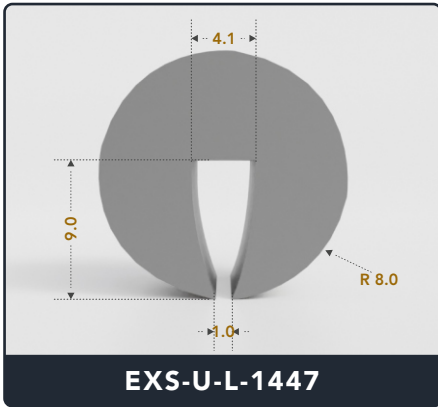

U-Channel (Large)

Contact Us :

☎ 317-559-2220 📠 317-350-1322
✉ info@exactseal.com 🌐 www.exactseal.com

Address :

Exactseal Inc 7601 E 88th Pl. Building 3B
Indianapolis, IN 46256