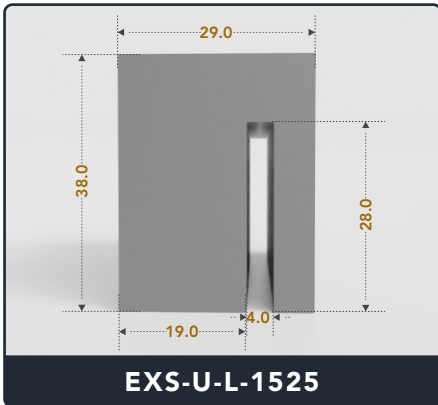

U-Channel (Large)

Contact Us :

☎ 317-559-2220 📠 317-350-1322
✉ info@exactseal.com 🌐 www.exactseal.com

Address :

Exactseal Inc 7601 E 88th Pl. Building 3B
Indianapolis, IN 46256