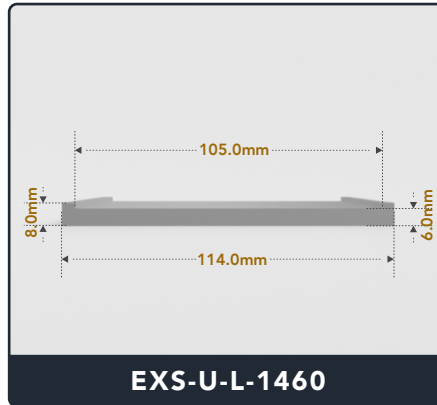

U-Channel (Large)

Contact Us :

☎ 317-559-2220 📠 317-350-1322
 ✉ info@exactseal.com 🌐 www.exactseal.com

Address :

Exactseal Inc 7601 E 88th Pl. Building 3B
 Indianapolis, IN 46256

U-Channel (Large)

Contact Us :