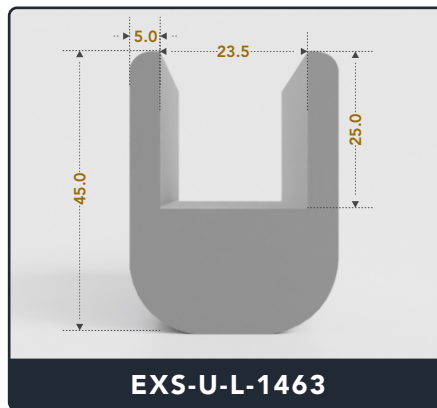

U-Channel (Large)

Contact Us :

☎ 317-559-2220 📠 317-350-1322
 ✉ info@exactseal.com 🌐 www.exactseal.com

Address :

Exactseal Inc 7601 E 88th Pl. Building 3B
 Indianapolis, IN 46256

U-Channel (Large)

Contact Us :