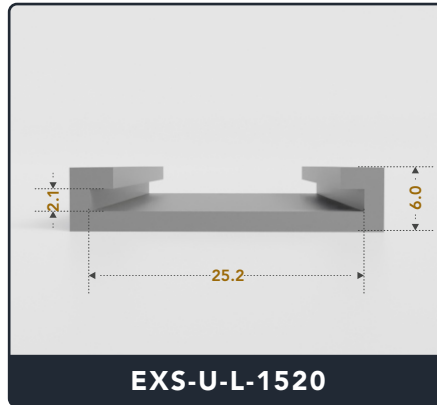

U-Channel (Large)

Contact Us :

☎ 317-559-2220 📠 317-350-1322
✉ info@exactseal.com 🌐 www.exactseal.com

Address :

Exactseal Inc 7601 E 88th Pl. Building 3B
Indianapolis, IN 46256