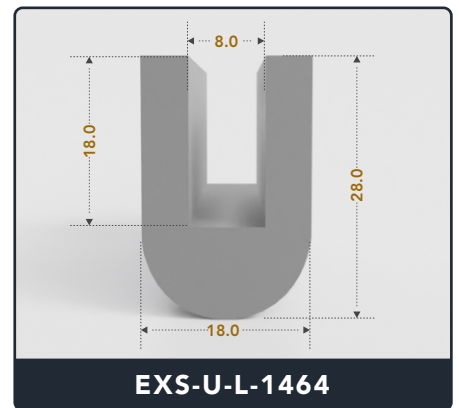

U-Channel (Large)

Contact Us :

☎ 317-559-2220 📠 317-350-1322
 ✉ info@exactseal.com 🌐 www.exactseal.com

Address :

Exactseal Inc 7601 E 88th Pl. Building 3B
 Indianapolis, IN 46256

U-Channel (Large)

Contact Us :