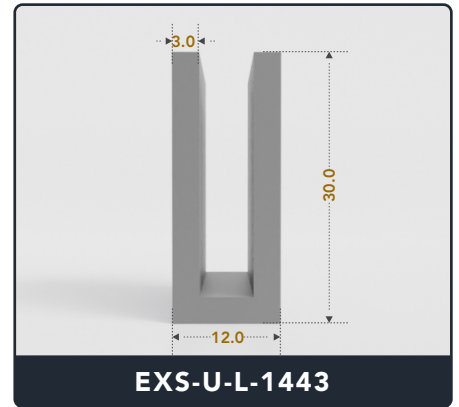

U-Channel (Large)

Contact Us :

☎ 317-559-2220 📠 317-350-1322
✉ info@exactseal.com 🌐 www.exactseal.com

Address :

Exactseal Inc 7601 E 88th Pl. Building 3B
Indianapolis, IN 46256