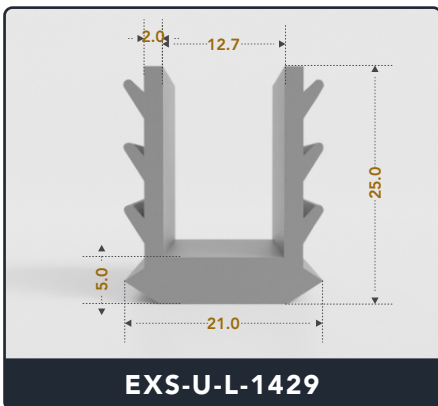

U-Channel (Large)

Contact Us :

☎ 317-559-2220 📠 317-350-1322
✉ info@exactseal.com 🌐 www.exactseal.com

Address :

Exactseal Inc 7601 E 88th Pl. Building 3B
Indianapolis, IN 46256