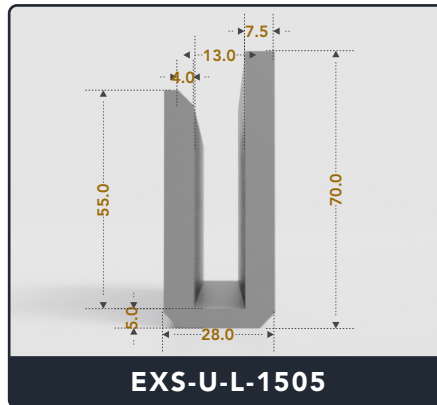

U-Channel (Large)

Contact Us :

☎ 317-559-2220 📠 317-350-1322
✉ info@exactseal.com 🌐 www.exactseal.com

Address :

Exactseal Inc 7601 E 88th Pl. Building 3B
Indianapolis, IN 46256