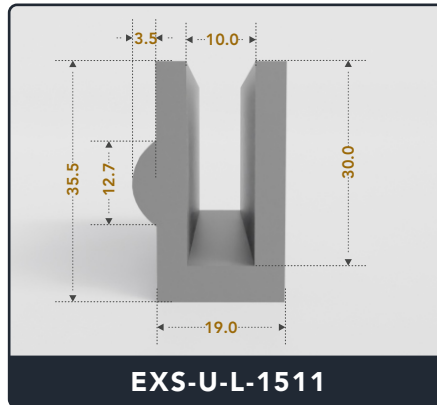

U-Channel (Large)

Contact Us :

☎ 317-559-2220 📠 317-350-1322
✉ info@exactseal.com 🌐 www.exactseal.com

Address :

Exactseal Inc 7601 E 88th Pl. Building 3B
Indianapolis, IN 46256

U-Channel (Large)

Contact Us :