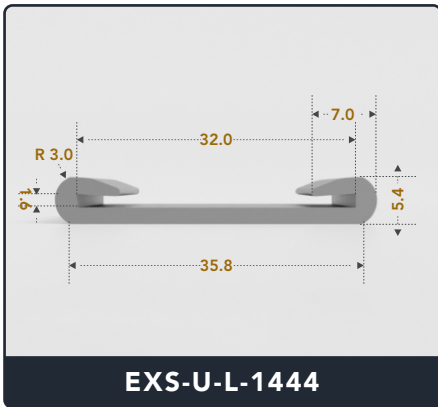

U-Channel (Large)

Contact Us :

☎ 317-559-2220 📠 317-350-1322
✉ info@exactseal.com 🌐 www.exactseal.com

Address :

Exactseal Inc 7601 E 88th Pl. Building 3B
Indianapolis, IN 46256