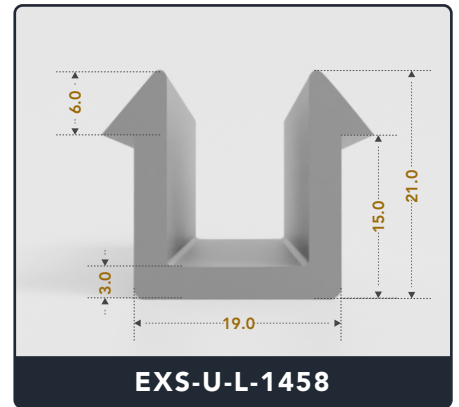

U-Channel (Large)

Contact Us :

☎ 317-559-2220 📠 317-350-1322
✉ info@exactseal.com 🌐 www.exactseal.com

Address :

Exactseal Inc 7601 E 88th Pl. Building 3B
Indianapolis, IN 46256