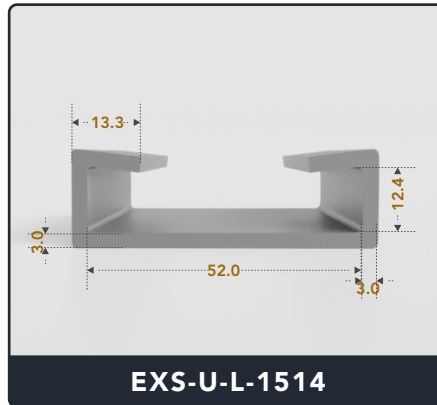

U-Channel (Large)

Contact Us :

☎ 317-559-2220 📠 317-350-1322
✉ info@exactseal.com 🌐 www.exactseal.com

Address :

Exactseal Inc 7601 E 88th Pl. Building 3B
Indianapolis, IN 46256

U-Channel (Large)

Contact Us :