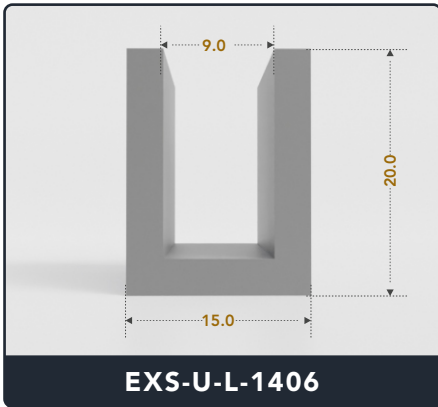

U-Channel (Large)

Contact Us :

☎ 317-559-2220 📠 317-350-1322
✉ info@exactseal.com 🌐 www.exactseal.com

Address :

Exactseal Inc 7601 E 88th Pl. Building 3B
Indianapolis, IN 46256