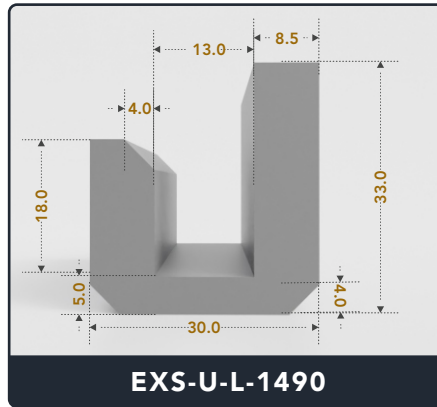

U-Channel (Large)

Contact Us :

☎ 317-559-2220 📠 317-350-1322
✉ info@exactseal.com 🌐 www.exactseal.com

Address :

Exactseal Inc 7601 E 88th Pl. Building 3B
Indianapolis, IN 46256