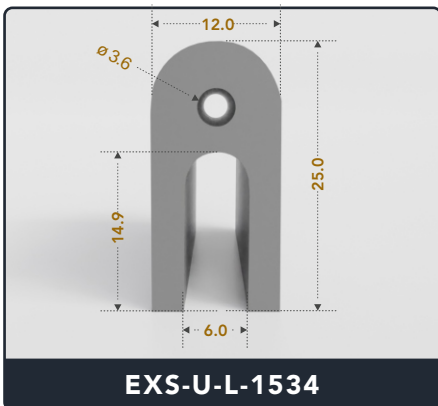

U-Channel (Large)

Contact Us :

☎ 317-559-2220 📠 317-350-1322
✉ info@exactseal.com 🌐 www.exactseal.com

Address :

Exactseal Inc 7601 E 88th Pl. Building 3B
Indianapolis, IN 46256