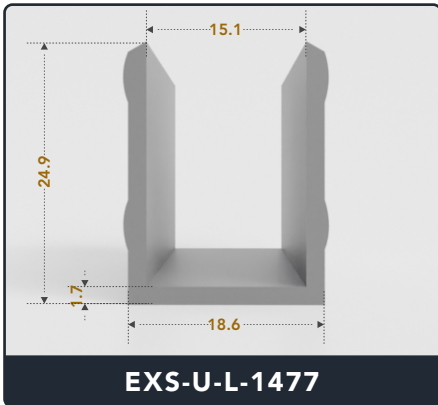

U-Channel (Large)

Contact Us :

☎ 317-559-2220 📠 317-350-1322
✉ info@exactseal.com 🌐 www.exactseal.com

Address :

Exactseal Inc 7601 E 88th Pl. Building 3B
Indianapolis, IN 46256