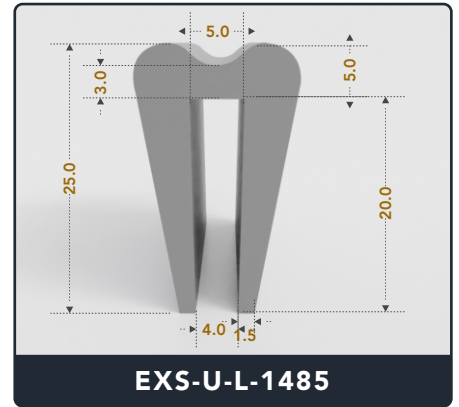

U-Channel (Large)

Contact Us :

☎ 317-559-2220 📠 317-350-1322
✉ info@exactseal.com 🌐 www.exactseal.com

Address :

Exactseal Inc 7601 E 88th Pl. Building 3B
Indianapolis, IN 46256