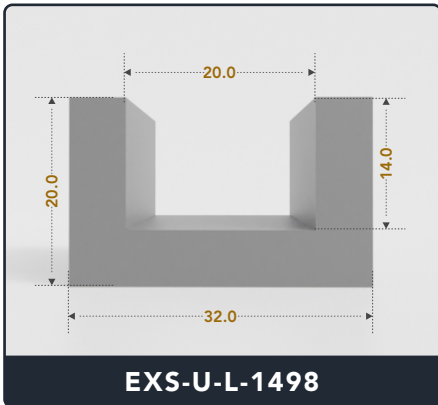

U-Channel (Large)

Contact Us :

☎ 317-559-2220 📠 317-350-1322
✉ info@exactseal.com 🌐 www.exactseal.com

Address :

Exactseal Inc 7601 E 88th Pl. Building 3B
Indianapolis, IN 46256