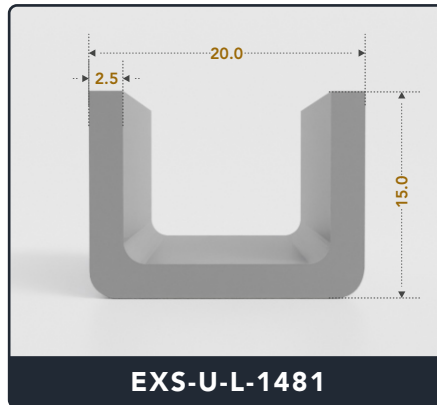

U-Channel (Large)

Contact Us :

☎ 317-559-2220 📠 317-350-1322
✉ info@exactseal.com 🌐 www.exactseal.com

Address :

Exactseal Inc 7601 E 88th Pl. Building 3B
Indianapolis, IN 46256