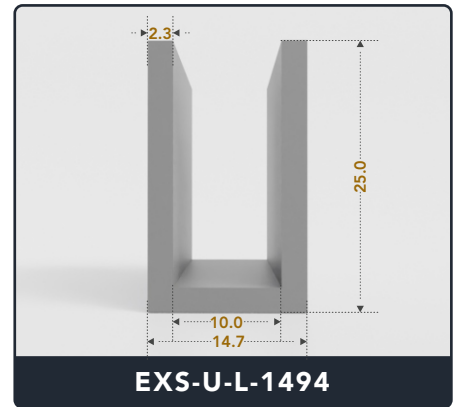

U-Channel (Large)

Contact Us :

☎ 317-559-2220 📠 317-350-1322
✉ info@exactseal.com 🌐 www.exactseal.com

Address :

Exactseal Inc 7601 E 88th Pl. Building 3B
Indianapolis, IN 46256