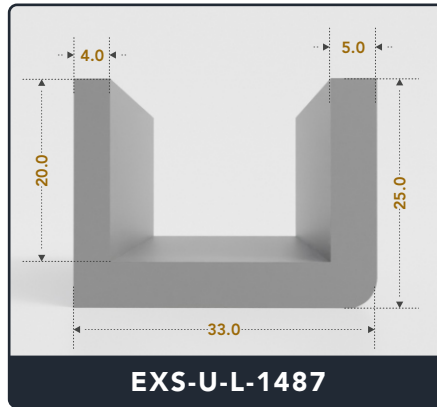

U-Channel (Large)

Contact Us :

☎ 317-559-2220 📠 317-350-1322
✉ info@exactseal.com 🌐 www.exactseal.com

Address :

Exactseal Inc 7601 E 88th Pl. Building 3B
Indianapolis, IN 46256