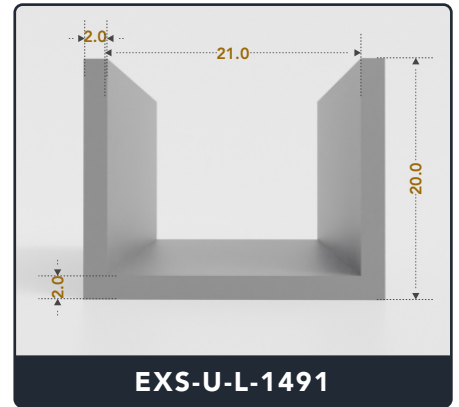

U-Channel (Large)

Contact Us :

☎ 317-559-2220 📠 317-350-1322
✉ info@exactseal.com 🌐 www.exactseal.com

Address :

Exactseal Inc 7601 E 88th Pl. Building 3B
Indianapolis, IN 46256