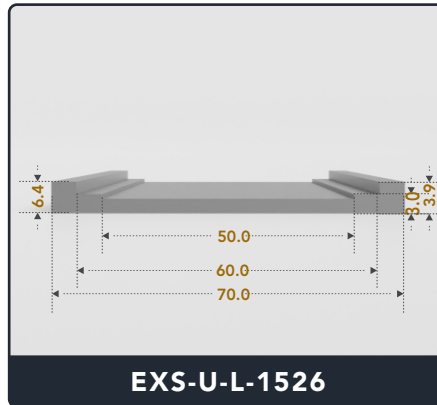

U-Channel (Large)

Contact Us :

☎ 317-559-2220 📠 317-350-1322
✉ info@exactseal.com 🌐 www.exactseal.com

Address :

Exactseal Inc 7601 E 88th Pl. Building 3B
Indianapolis, IN 46256