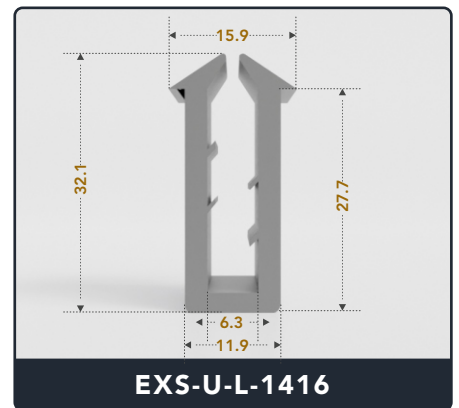

U-Channel (Large)

Contact Us :

☎ 317-559-2220 📠 317-350-1322
 ✉ info@exactseal.com 🌐 www.exactseal.com

Address :

Exactseal Inc 7601 E 88th Pl. Building 3B
 Indianapolis, IN 46256

U-Channel (Large)

Contact Us :