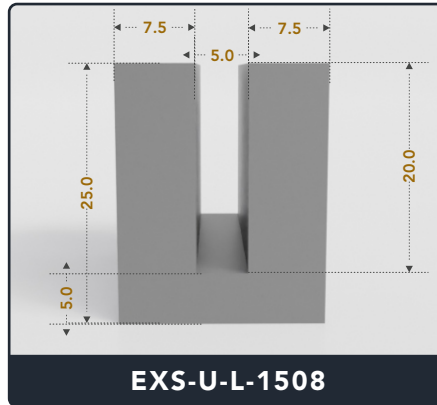

U-Channel (Large)

Contact Us :

☎ 317-559-2220 📠 317-350-1322
✉ info@exactseal.com 🌐 www.exactseal.com

Address :

Exactseal Inc 7601 E 88th Pl. Building 3B
Indianapolis, IN 46256

U-Channel (Large)

Contact Us :