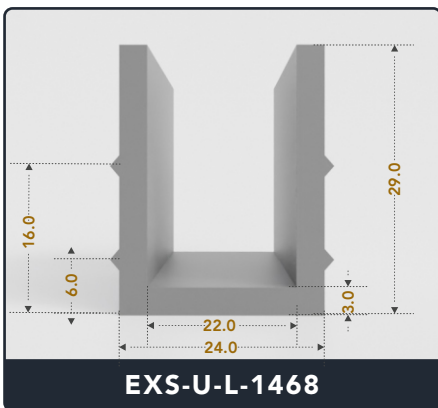

U-Channel (Large)

Contact Us :

☎ 317-559-2220 📠 317-350-1322
 ✉ info@exactseal.com 🌐 www.exactseal.com

Address :

Exactseal Inc 7601 E 88th Pl. Building 3B
 Indianapolis, IN 46256

U-Channel (Large)

Contact Us :