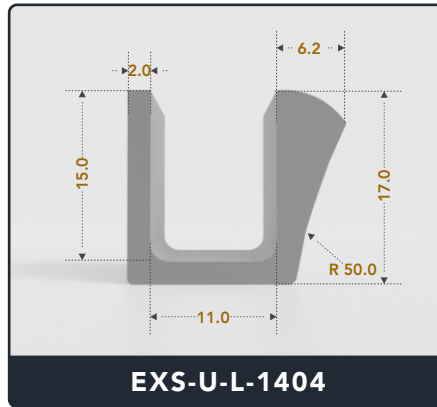

U-Channel (Large)

Contact Us :

☎ 317-559-2220 📠 317-350-1322
✉ info@exactseal.com 🌐 www.exactseal.com

Address :

Exactseal Inc 7601 E 88th Pl. Building 3B
Indianapolis, IN 46256