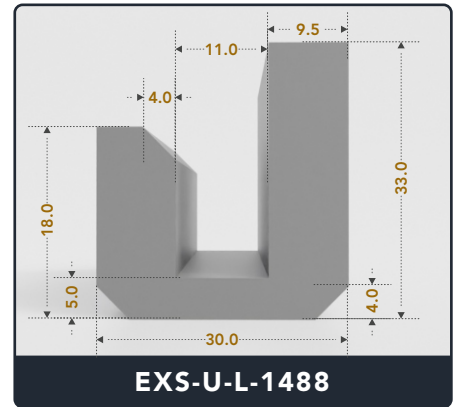

U-Channel (Large)

Contact Us :

☎ 317-559-2220 📠 317-350-1322
✉ info@exactseal.com 🌐 www.exactseal.com

Address :

Exactseal Inc 7601 E 88th Pl. Building 3B
Indianapolis, IN 46256