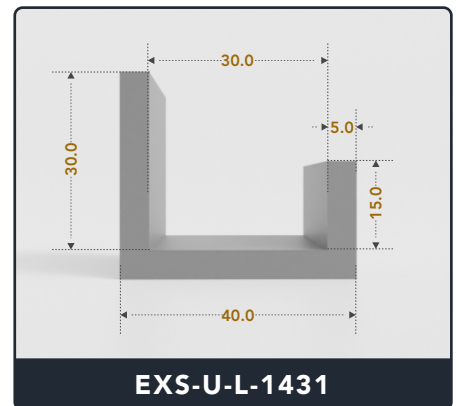

U-Channel (Large)

Contact Us :

☎ 317-559-2220 📠 317-350-1322
✉ info@exactseal.com 🌐 www.exactseal.com

Address :

Exactseal Inc 7601 E 88th Pl. Building 3B
Indianapolis, IN 46256