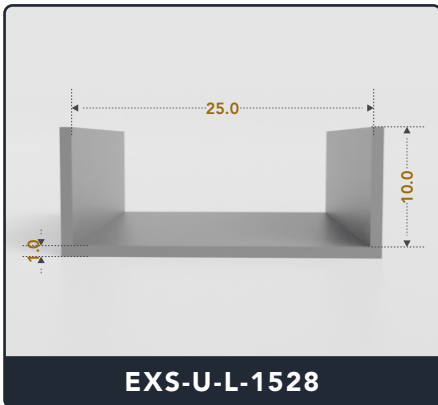

U-Channel (Large)

Contact Us :

☎ 317-559-2220 📠 317-350-1322
✉ info@exactseal.com 🌐 www.exactseal.com

Address :

Exactseal Inc 7601 E 88th Pl. Building 3B
Indianapolis, IN 46256