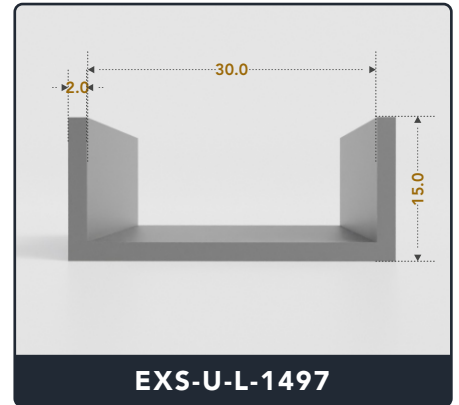

U-Channel (Large)

Contact Us :

☎ 317-559-2220 📠 317-350-1322
✉ info@exactseal.com 🌐 www.exactseal.com

Address :

Exactseal Inc 7601 E 88th Pl. Building 3B
Indianapolis, IN 46256