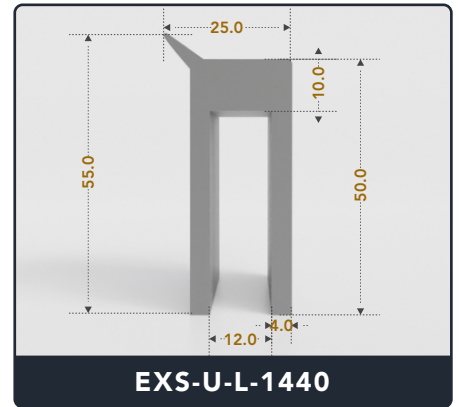

U-Channel (Large)

Contact Us :

☎ 317-559-2220 📠 317-350-1322
✉ info@exactseal.com 🌐 www.exactseal.com

Address :

Exactseal Inc 7601 E 88th Pl. Building 3B
Indianapolis, IN 46256