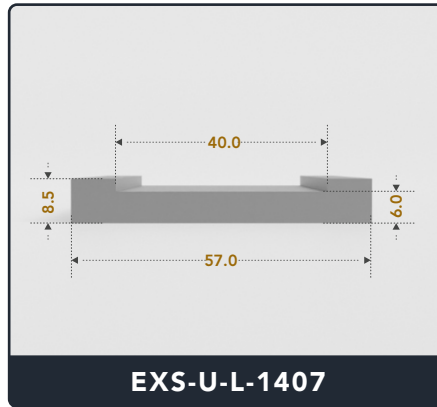

U-Channel (Large)

Contact Us :

☎ 317-559-2220 📠 317-350-1322
✉ info@exactseal.com 🌐 www.exactseal.com

Address :

Exactseal Inc 7601 E 88th Pl. Building 3B
Indianapolis, IN 46256