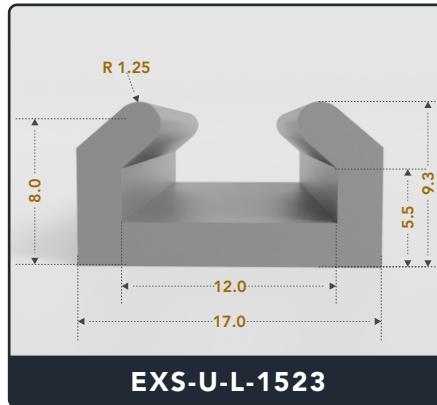

U-Channel (Large)

Contact Us :

☎ 317-559-2220 📠 317-350-1322
✉ info@exactseal.com 🌐 www.exactseal.com

Address :

Exactseal Inc 7601 E 88th Pl. Building 3B
Indianapolis, IN 46256