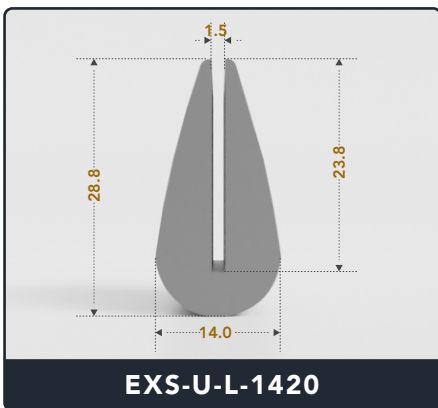

U-Channel (Large)

Contact Us :

☎ 317-559-2220 📠 317-350-1322
 ✉ info@exactseal.com 🌐 www.exactseal.com

Address :

Exactseal Inc 7601 E 88th Pl. Building 3B
 Indianapolis, IN 46256

U-Channel (Large)

Contact Us :