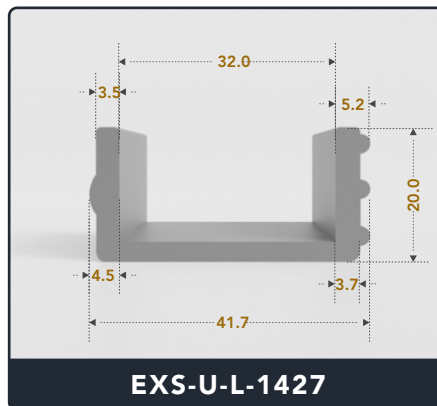

U-Channel (Large)

Contact Us :

☎ 317-559-2220 📠 317-350-1322
✉ info@exactseal.com 🌐 www.exactseal.com

Address :

Exactseal Inc 7601 E 88th Pl. Building 3B
Indianapolis, IN 46256