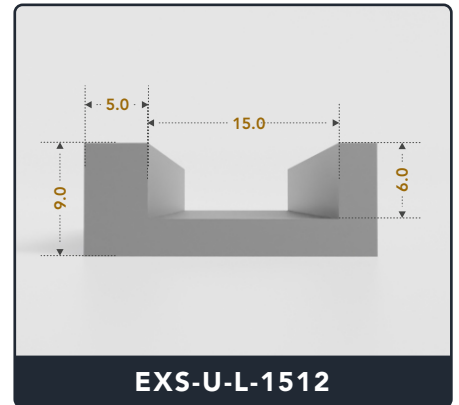

U-Channel (Large)

Contact Us :

☎ 317-559-2220 📠 317-350-1322
✉ info@exactseal.com 🌐 www.exactseal.com

Address :

Exactseal Inc 7601 E 88th Pl. Building 3B
Indianapolis, IN 46256

U-Channel (Large)

Contact Us :