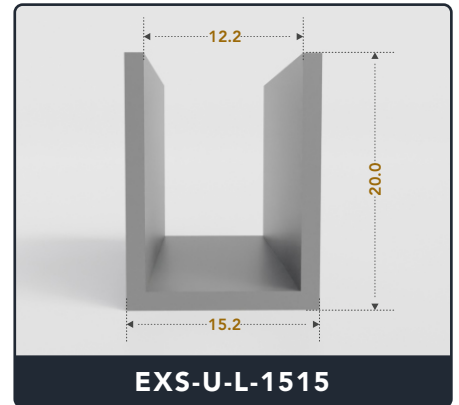

U-Channel (Large)

Contact Us :

☎ 317-559-2220 📠 317-350-1322
✉ info@exactseal.com 🌐 www.exactseal.com

Address :

Exactseal Inc 7601 E 88th Pl. Building 3B
Indianapolis, IN 46256

U-Channel (Large)

Contact Us :