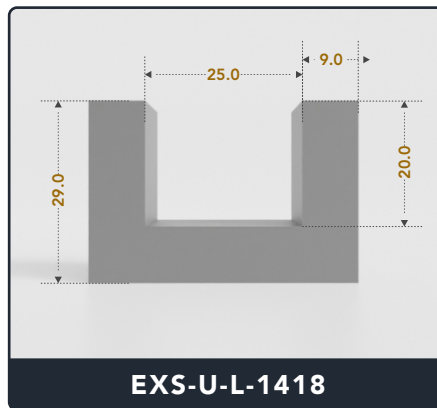

U-Channel (Large)

Contact Us :

☎ 317-559-2220 📠 317-350-1322
 ✉ info@exactseal.com 🌐 www.exactseal.com

Address :

Exactseal Inc 7601 E 88th Pl. Building 3B
 Indianapolis, IN 46256

U-Channel (Large)

Contact Us :