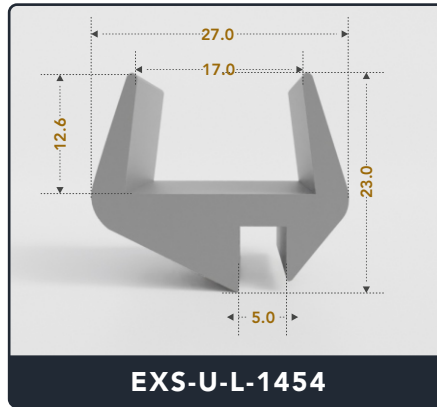

U-Channel (Large)

Contact Us :

☎ 317-559-2220 📠 317-350-1322
✉ info@exactseal.com 🌐 www.exactseal.com

Address :

Exactseal Inc 7601 E 88th Pl. Building 3B
Indianapolis, IN 46256