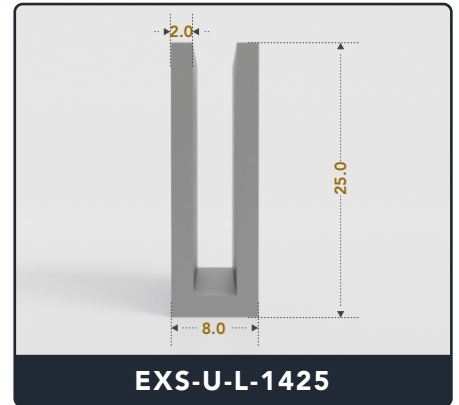

U-Channel (Large)

Contact Us :

☎ 317-559-2220 📠 317-350-1322
✉ info@exactseal.com 🌐 www.exactseal.com

Address :

Exactseal Inc 7601 E 88th Pl. Building 3B
Indianapolis, IN 46256