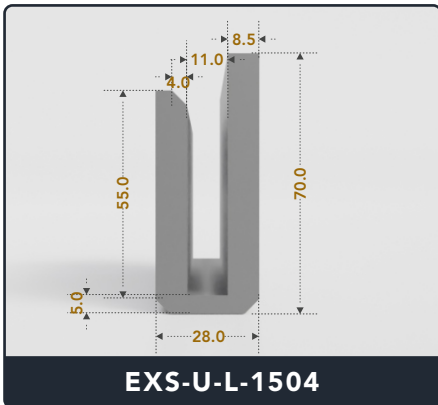

U-Channel (Large)

Contact Us :

☎ 317-559-2220 📠 317-350-1322
✉ info@exactseal.com 🌐 www.exactseal.com

Address :

Exactseal Inc 7601 E 88th Pl. Building 3B
Indianapolis, IN 46256