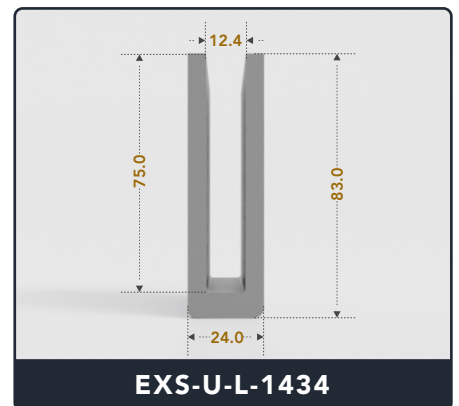

U-Channel (Large)

Contact Us :

☎ 317-559-2220 📠 317-350-1322
✉ info@exactseal.com 🌐 www.exactseal.com

Address :

Exactseal Inc 7601 E 88th Pl. Building 3B
Indianapolis, IN 46256