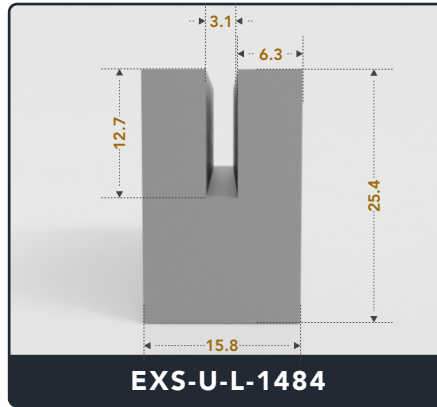

U-Channel (Large)

Contact Us :

☎ 317-559-2220 📠 317-350-1322
✉ info@exactseal.com 🌐 www.exactseal.com

Address :

Exactseal Inc 7601 E 88th Pl. Building 3B
Indianapolis, IN 46256