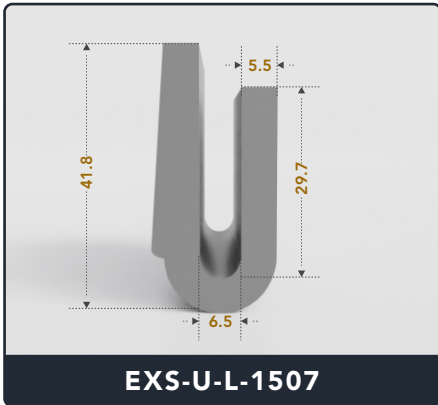

U-Channel (Large)

Contact Us :

☎ 317-559-2220 📠 317-350-1322
✉ info@exactseal.com 🌐 www.exactseal.com

Address :

Exactseal Inc 7601 E 88th Pl. Building 3B
Indianapolis, IN 46256

U-Channel (Large)

Contact Us :