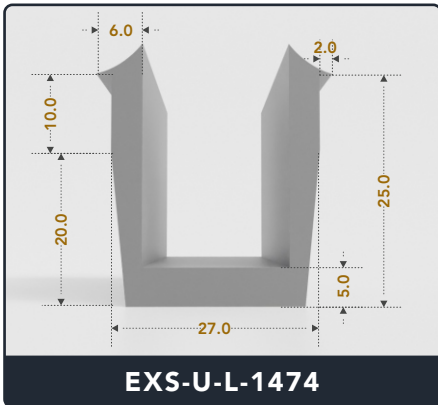

U-Channel (Large)

Contact Us :

☎ 317-559-2220 📠 317-350-1322
✉ info@exactseal.com 🌐 www.exactseal.com

Address :

Exactseal Inc 7601 E 88th Pl. Building 3B
Indianapolis, IN 46256