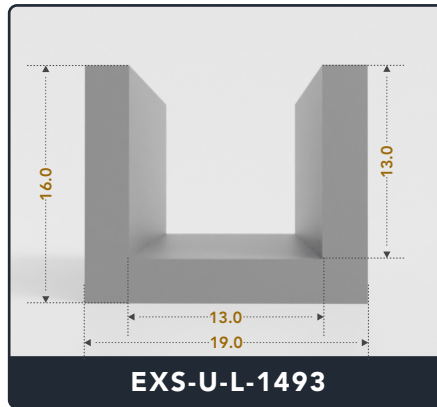

U-Channel (Large)

Contact Us :

☎ 317-559-2220 📠 317-350-1322
✉ info@exactseal.com 🌐 www.exactseal.com

Address :

Exactseal Inc 7601 E 88th Pl. Building 3B
Indianapolis, IN 46256