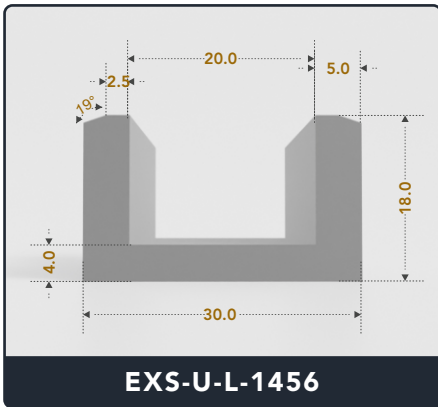

U-Channel (Large)

Contact Us :

☎ 317-559-2220 📠 317-350-1322
✉ info@exactseal.com 🌐 www.exactseal.com

Address :

Exactseal Inc 7601 E 88th Pl. Building 3B
Indianapolis, IN 46256