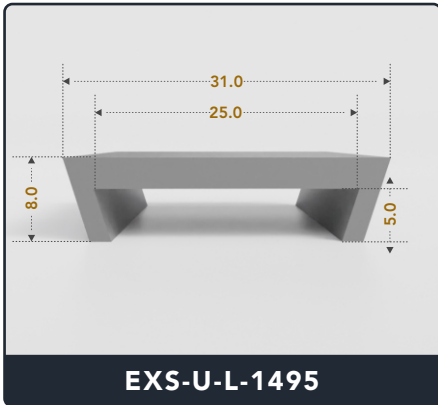

U-Channel (Large)

Contact Us :

☎ 317-559-2220 📠 317-350-1322
✉ info@exactseal.com 🌐 www.exactseal.com

Address :

Exactseal Inc 7601 E 88th Pl. Building 3B
Indianapolis, IN 46256