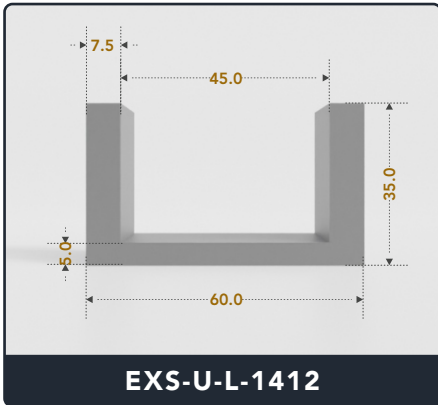

U-Channel (Large)

Contact Us :

☎ 317-559-2220 📠 317-350-1322
 ✉ info@exactseal.com 🌐 www.exactseal.com

Address :

Exactseal Inc 7601 E 88th Pl. Building 3B
 Indianapolis, IN 46256

U-Channel (Large)

Contact Us :