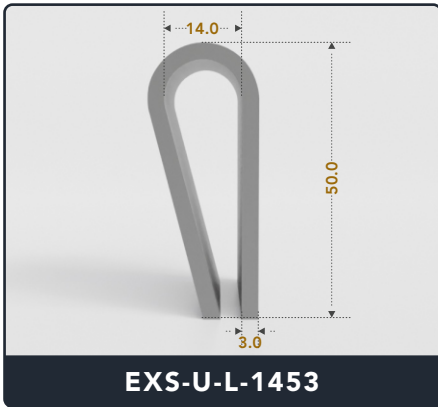

U-Channel (Large)

Contact Us :

☎ 317-559-2220 📠 317-350-1322
✉ info@exactseal.com 🌐 www.exactseal.com

Address :

Exactseal Inc 7601 E 88th Pl. Building 3B
Indianapolis, IN 46256