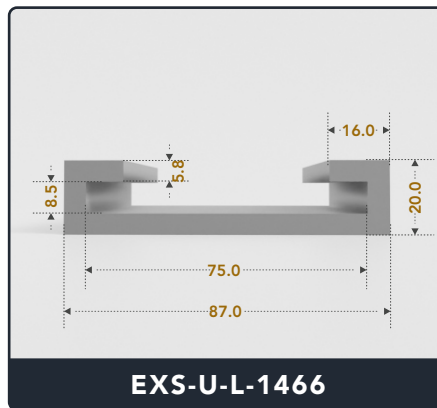

U-Channel (Large)

Contact Us :

☎ 317-559-2220 📠 317-350-1322
 ✉ info@exactseal.com 🌐 www.exactseal.com

Address :

Exactseal Inc 7601 E 88th Pl. Building 3B
 Indianapolis, IN 46256

U-Channel (Large)

Contact Us :