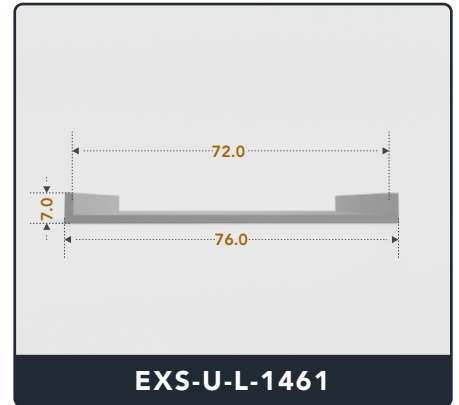

U-Channel (Large)

Contact Us :

☎ 317-559-2220 📠 317-350-1322
 ✉ info@exactseal.com 🌐 www.exactseal.com

Address :

Exactseal Inc 7601 E 88th Pl. Building 3B
 Indianapolis, IN 46256

U-Channel (Large)

Contact Us :