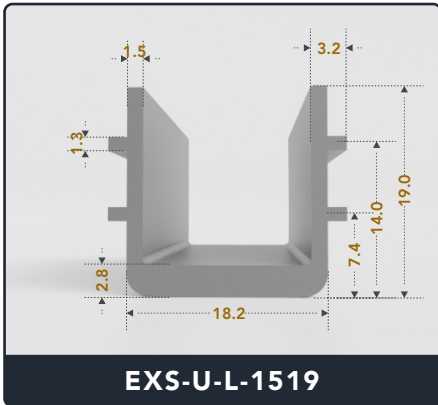

U-Channel (Large)

Contact Us :

☎ 317-559-2220 📠 317-350-1322
✉ info@exactseal.com 🌐 www.exactseal.com

Address :

Exactseal Inc 7601 E 88th Pl. Building 3B
Indianapolis, IN 46256