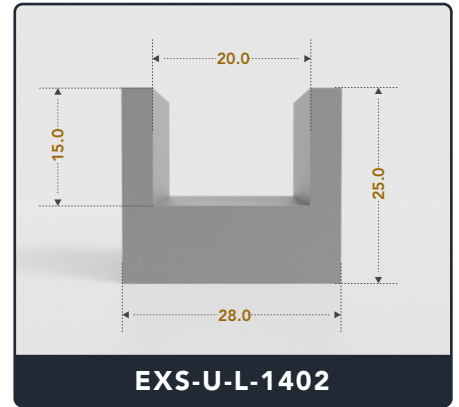

U-Channel (Large)

Contact Us :

☎ 317-559-2220 📠 317-350-1322
✉ info@exactseal.com 🌐 www.exactseal.com

Address :

Exactseal Inc 7601 E 88th Pl. Building 3B
Indianapolis, IN 46256