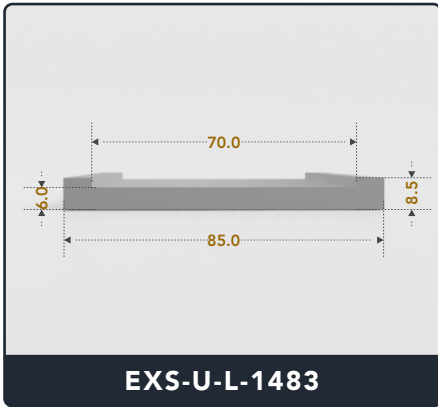

U-Channel (Large)

Contact Us :

☎ 317-559-2220 📠 317-350-1322
✉ info@exactseal.com 🌐 www.exactseal.com

Address :

Exactseal Inc 7601 E 88th Pl. Building 3B
Indianapolis, IN 46256