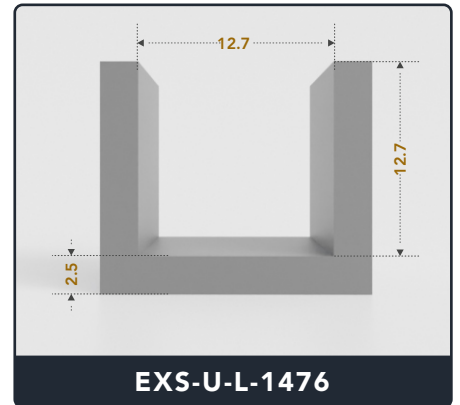

U-Channel (Large)

Contact Us :

☎ 317-559-2220 📠 317-350-1322
✉ info@exactseal.com 🌐 www.exactseal.com

Address :

Exactseal Inc 7601 E 88th Pl. Building 3B
Indianapolis, IN 46256