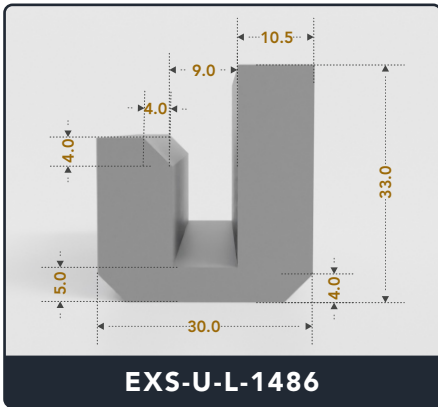

U-Channel (Large)

Contact Us :

☎ 317-559-2220 📠 317-350-1322
✉ info@exactseal.com 🌐 www.exactseal.com

Address :

Exactseal Inc 7601 E 88th Pl. Building 3B
Indianapolis, IN 46256