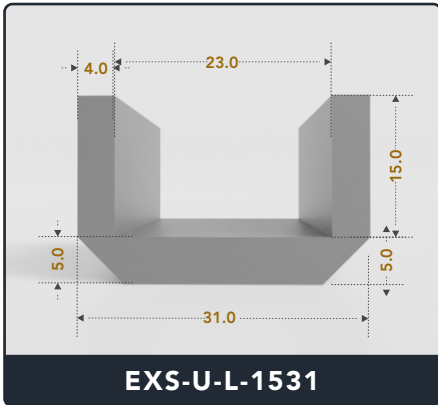

U-Channel (Large)

Contact Us :

☎ 317-559-2220 📠 317-350-1322
✉ info@exactseal.com 🌐 www.exactseal.com

Address :

Exactseal Inc 7601 E 88th Pl. Building 3B
Indianapolis, IN 46256