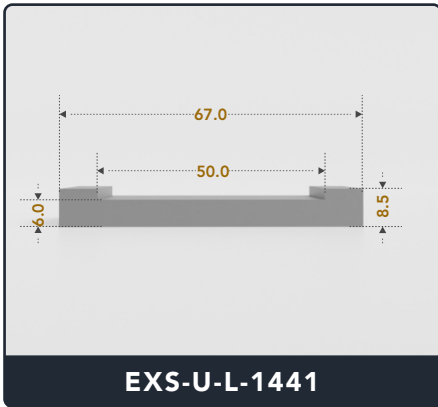

U-Channel (Large)

Contact Us :

☎ 317-559-2220 📠 317-350-1322
✉ info@exactseal.com 🌐 www.exactseal.com

Address :

Exactseal Inc 7601 E 88th Pl. Building 3B
Indianapolis, IN 46256