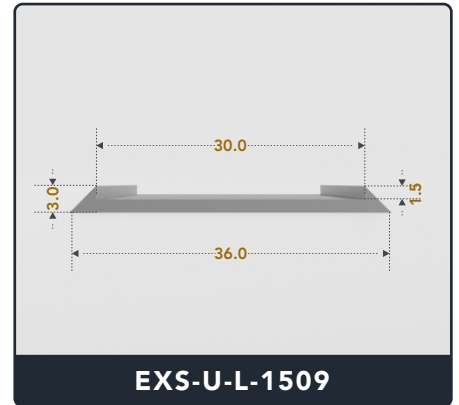

U-Channel (Large)

Contact Us :

☎ 317-559-2220 📠 317-350-1322
✉ info@exactseal.com 🌐 www.exactseal.com

Address :

Exactseal Inc 7601 E 88th Pl. Building 3B
Indianapolis, IN 46256

U-Channel (Large)

Contact Us :