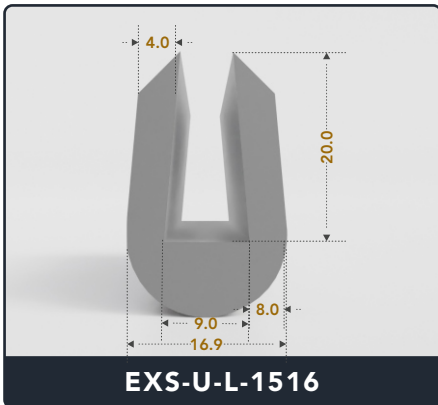

U-Channel (Large)

Contact Us :

☎ 317-559-2220 📠 317-350-1322
✉ info@exactseal.com 🌐 www.exactseal.com

Address :

Exactseal Inc 7601 E 88th Pl. Building 3B
Indianapolis, IN 46256

U-Channel (Large)

Contact Us :