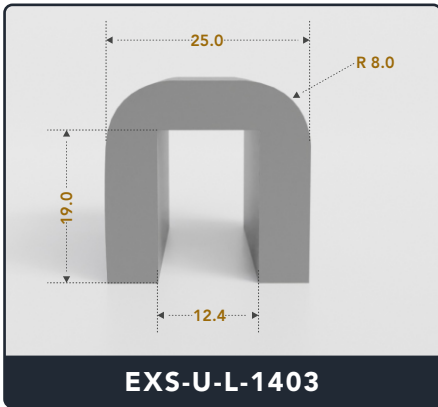

U-Channel (Large)

Contact Us :

☎ 317-559-2220 📠 317-350-1322
✉ info@exactseal.com 🌐 www.exactseal.com

Address :

Exactseal Inc 7601 E 88th Pl. Building 3B
Indianapolis, IN 46256