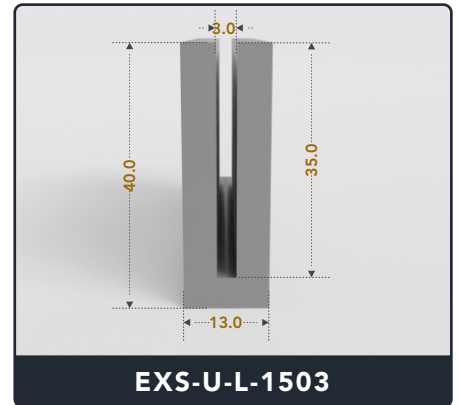

U-Channel (Large)

Contact Us :

☎ 317-559-2220 📠 317-350-1322
✉ info@exactseal.com 🌐 www.exactseal.com

Address :

Exactseal Inc 7601 E 88th Pl. Building 3B
Indianapolis, IN 46256