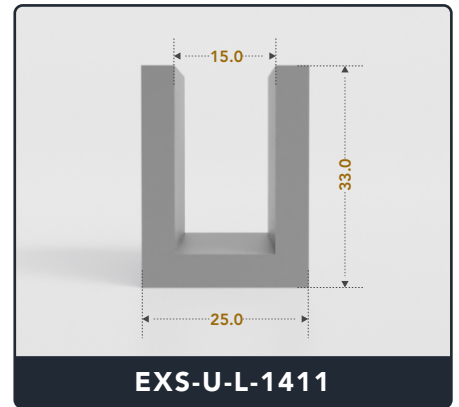

U-Channel (Large)

Contact Us :

☎ 317-559-2220 📠 317-350-1322
✉ info@exactseal.com 🌐 www.exactseal.com

Address :

Exactseal Inc 7601 E 88th Pl. Building 3B
Indianapolis, IN 46256