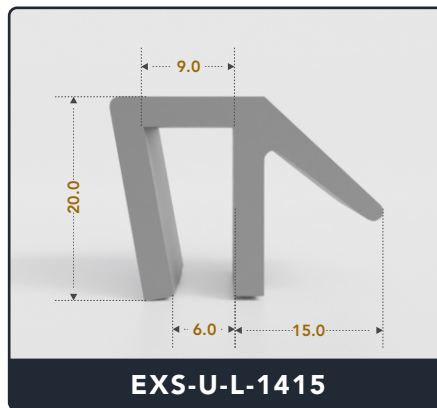

U-Channel (Large)

Contact Us :

☎ 317-559-2220 📠 317-350-1322
 ✉ info@exactseal.com 🌐 www.exactseal.com

Address :

Exactseal Inc 7601 E 88th Pl. Building 3B
 Indianapolis, IN 46256

U-Channel (Large)

Contact Us :