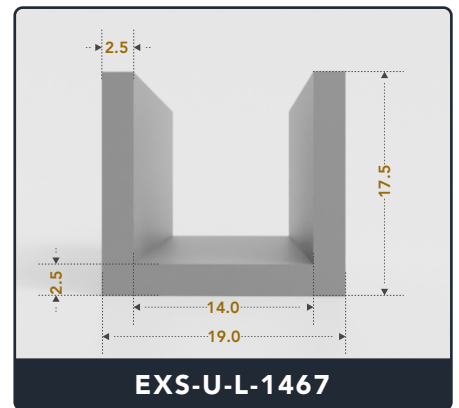

U-Channel (Large)

Contact Us :

☎ 317-559-2220 📠 317-350-1322
 ✉ info@exactseal.com 🌐 www.exactseal.com

Address :

Exactseal Inc 7601 E 88th Pl. Building 3B
 Indianapolis, IN 46256

U-Channel (Large)

Contact Us :