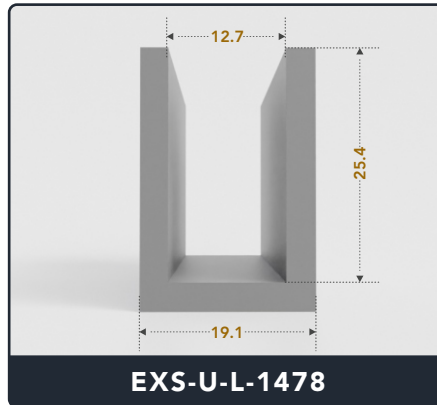

U-Channel (Large)

Contact Us :

☎ 317-559-2220 📠 317-350-1322
✉ info@exactseal.com 🌐 www.exactseal.com

Address :

Exactseal Inc 7601 E 88th Pl. Building 3B
Indianapolis, IN 46256