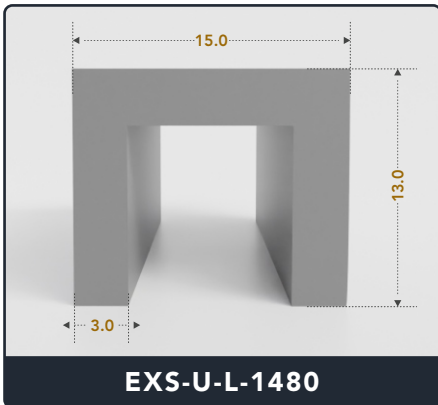

U-Channel (Large)

Contact Us :

☎ 317-559-2220 📠 317-350-1322
✉ info@exactseal.com 🌐 www.exactseal.com

Address :

Exactseal Inc 7601 E 88th Pl. Building 3B
Indianapolis, IN 46256