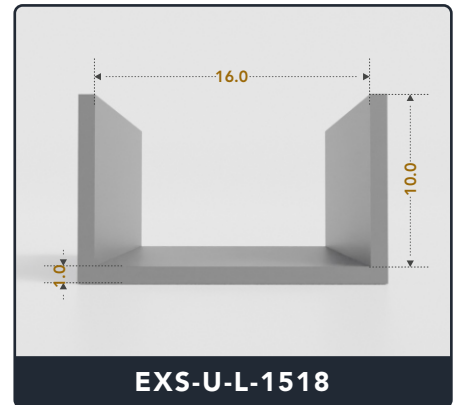

U-Channel (Large)

Contact Us :

☎ 317-559-2220 📠 317-350-1322
✉ info@exactseal.com 🌐 www.exactseal.com

Address :

Exactseal Inc 7601 E 88th Pl. Building 3B
Indianapolis, IN 46256

U-Channel (Large)

Contact Us :