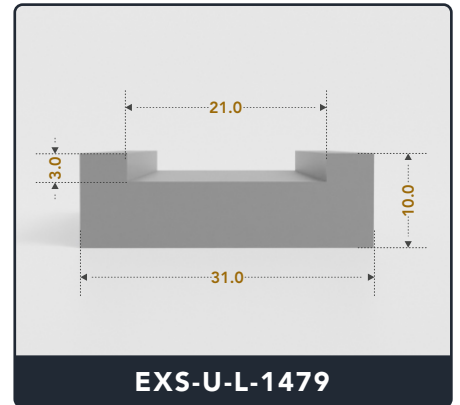

U-Channel (Large)

Contact Us :

☎ 317-559-2220 📠 317-350-1322
✉ info@exactseal.com 🌐 www.exactseal.com

Address :

Exactseal Inc 7601 E 88th Pl. Building 3B
Indianapolis, IN 46256