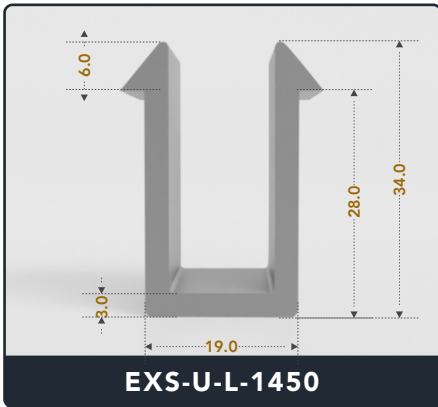

U-Channel (Large)

Contact Us :

☎ 317-559-2220 📠 317-350-1322
✉ info@exactseal.com 🌐 www.exactseal.com

Address :

Exactseal Inc 7601 E 88th Pl. Building 3B
Indianapolis, IN 46256