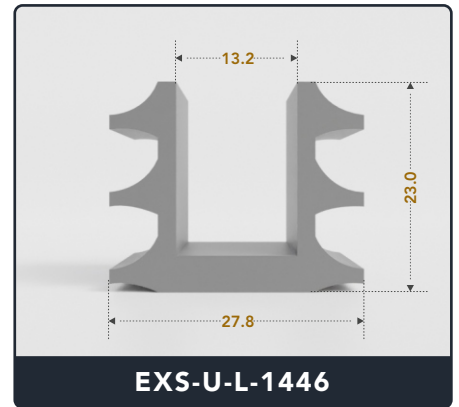

U-Channel (Large)

Contact Us :

☎ 317-559-2220 📠 317-350-1322
✉ info@exactseal.com 🌐 www.exactseal.com

Address :

Exactseal Inc 7601 E 88th Pl. Building 3B
Indianapolis, IN 46256