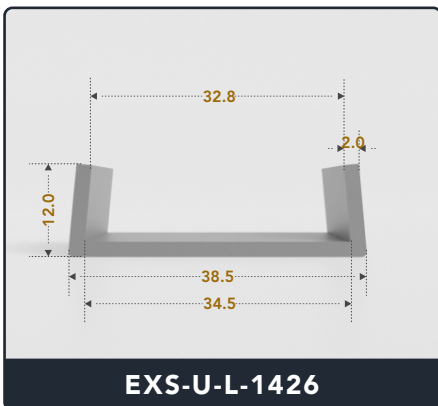

U-Channel (Large)

Contact Us :

☎ 317-559-2220 📠 317-350-1322
✉ info@exactseal.com 🌐 www.exactseal.com

Address :

Exactseal Inc 7601 E 88th Pl. Building 3B
Indianapolis, IN 46256