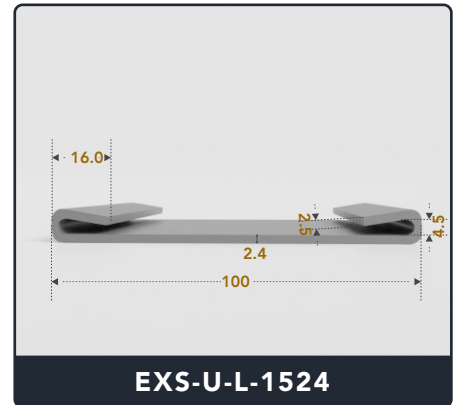

U-Channel (Large)

Contact Us :

☎ 317-559-2220 📠 317-350-1322
✉ info@exactseal.com 🌐 www.exactseal.com

Address :

Exactseal Inc 7601 E 88th Pl. Building 3B
Indianapolis, IN 46256