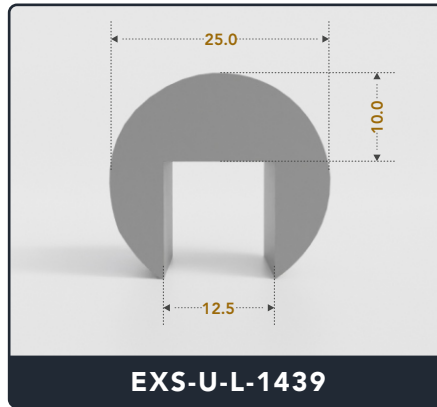

U-Channel (Large)

Contact Us :

☎ 317-559-2220 📠 317-350-1322
✉ info@exactseal.com 🌐 www.exactseal.com

Address :

Exactseal Inc 7601 E 88th Pl. Building 3B
Indianapolis, IN 46256