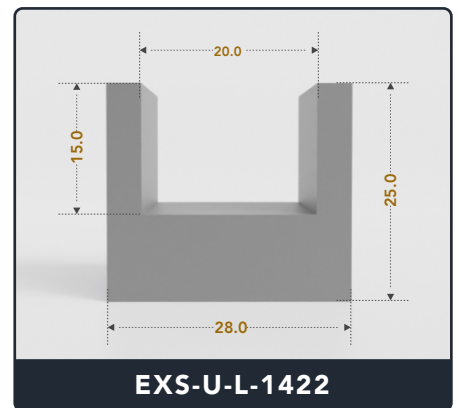

U-Channel (Large)

Contact Us :

☎ 317-559-2220 📠 317-350-1322
 ✉ info@exactseal.com 🌐 www.exactseal.com

Address :

Exactseal Inc 7601 E 88th Pl. Building 3B
 Indianapolis, IN 46256

U-Channel (Large)

Contact Us :