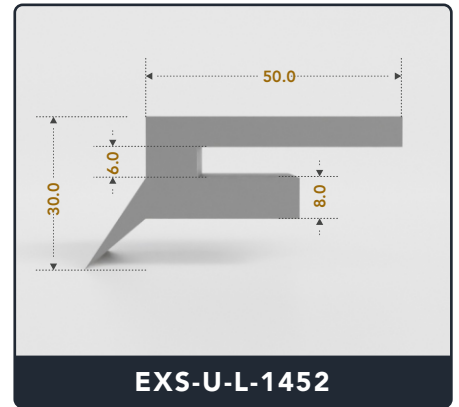

U-Channel (Large)

Contact Us :

☎ 317-559-2220 📠 317-350-1322
✉ info@exactseal.com 🌐 www.exactseal.com

Address :

Exactseal Inc 7601 E 88th Pl. Building 3B
Indianapolis, IN 46256