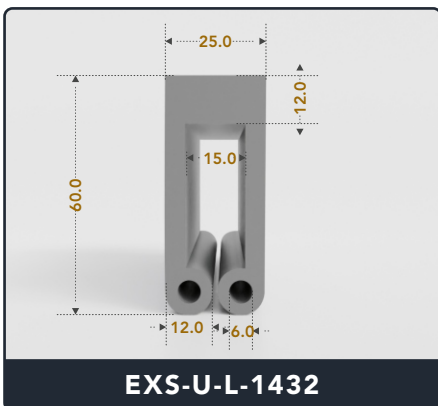

U-Channel (Large)

Contact Us :

☎ 317-559-2220 📠 317-350-1322
✉ info@exactseal.com 🌐 www.exactseal.com

Address :

Exactseal Inc 7601 E 88th Pl. Building 3B
Indianapolis, IN 46256