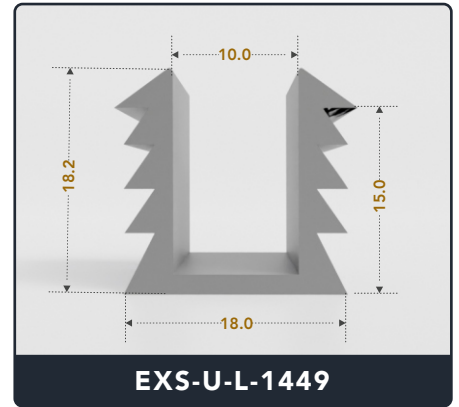

U-Channel (Large)

Contact Us :

☎ 317-559-2220 📠 317-350-1322
✉ info@exactseal.com 🌐 www.exactseal.com

Address :

Exactseal Inc 7601 E 88th Pl. Building 3B
Indianapolis, IN 46256