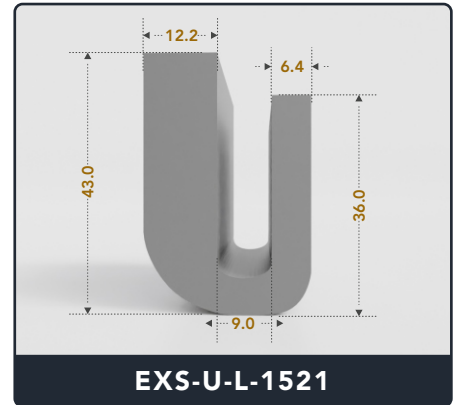

U-Channel (Large)

Contact Us :

☎ 317-559-2220 📠 317-350-1322
✉ info@exactseal.com 🌐 www.exactseal.com

Address :

Exactseal Inc 7601 E 88th Pl. Building 3B
Indianapolis, IN 46256