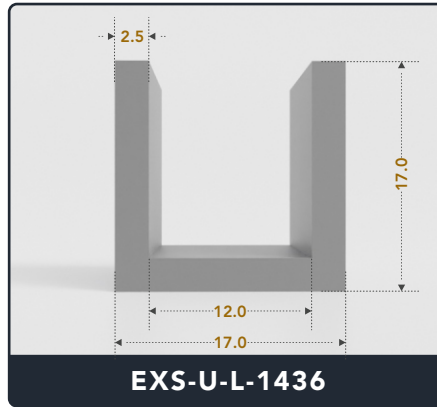

U-Channel (Large)

Contact Us :

☎ 317-559-2220 📠 317-350-1322
✉ info@exactseal.com 🌐 www.exactseal.com

Address :

Exactseal Inc 7601 E 88th Pl. Building 3B
Indianapolis, IN 46256