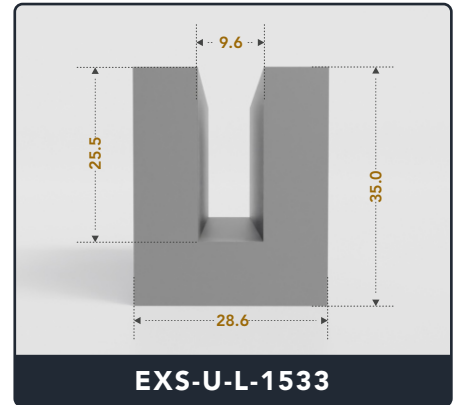

U-Channel (Large)

Contact Us :

☎ 317-559-2220 📠 317-350-1322
✉ info@exactseal.com 🌐 www.exactseal.com

Address :

Exactseal Inc 7601 E 88th Pl. Building 3B
Indianapolis, IN 46256