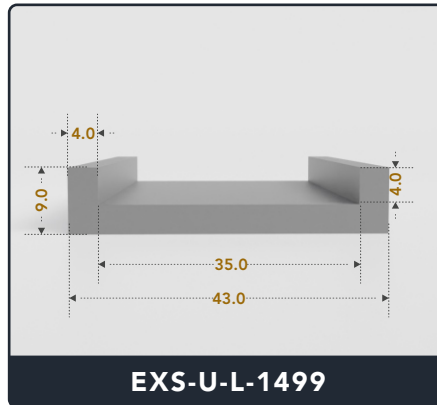

U-Channel (Large)

Contact Us :

☎ 317-559-2220 📠 317-350-1322
✉ info@exactseal.com 🌐 www.exactseal.com

Address :

Exactseal Inc 7601 E 88th Pl. Building 3B
Indianapolis, IN 46256