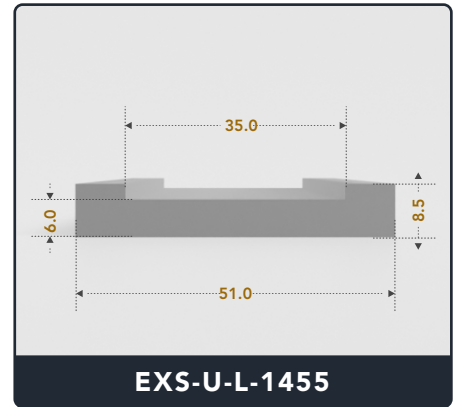

U-Channel (Large)

Contact Us :

☎ 317-559-2220 📠 317-350-1322
✉ info@exactseal.com 🌐 www.exactseal.com

Address :

Exactseal Inc 7601 E 88th Pl. Building 3B
Indianapolis, IN 46256