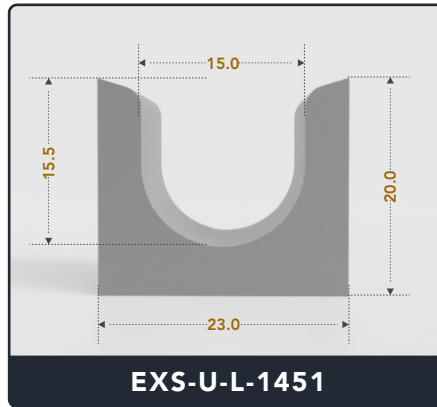

U-Channel (Large)

Contact Us :

☎ 317-559-2220 📠 317-350-1322
✉ info@exactseal.com 🌐 www.exactseal.com

Address :

Exactseal Inc 7601 E 88th Pl. Building 3B
Indianapolis, IN 46256