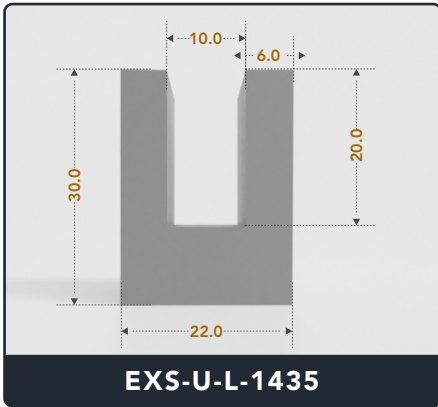

U-Channel (Large)

Contact Us :

☎ 317-559-2220 📠 317-350-1322
✉ info@exactseal.com 🌐 www.exactseal.com

Address :

Exactseal Inc 7601 E 88th Pl. Building 3B
Indianapolis, IN 46256