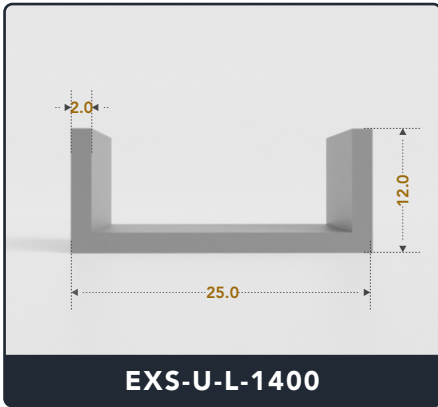

U-Channel (Large)

Contact Us :

☎ 317-559-2220 📠 317-350-1322
✉ info@exactseal.com 🌐 www.exactseal.com

Address :

Exactseal Inc 7601 E 88th Pl. Building 3B
Indianapolis, IN 46256