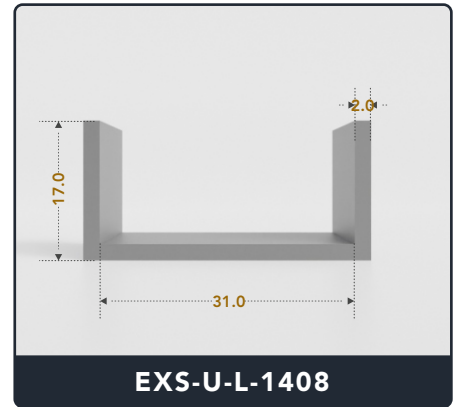

U-Channel (Large)

Contact Us :

☎ 317-559-2220 📠 317-350-1322
✉ info@exactseal.com 🌐 www.exactseal.com

Address :

Exactseal Inc 7601 E 88th Pl. Building 3B
Indianapolis, IN 46256