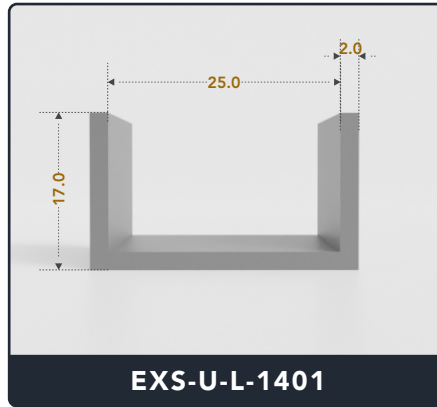

U-Channel (Large)

Contact Us :

☎ 317-559-2220 📠 317-350-1322
✉ info@exactseal.com 🌐 www.exactseal.com

Address :

Exactseal Inc 7601 E 88th Pl. Building 3B
Indianapolis, IN 46256