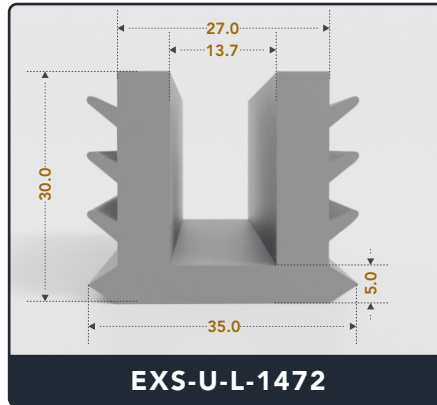

U-Channel (Large)

Contact Us :

☎ 317-559-2220 📠 317-350-1322
✉ info@exactseal.com 🌐 www.exactseal.com

Address :

Exactseal Inc 7601 E 88th Pl. Building 3B
Indianapolis, IN 46256