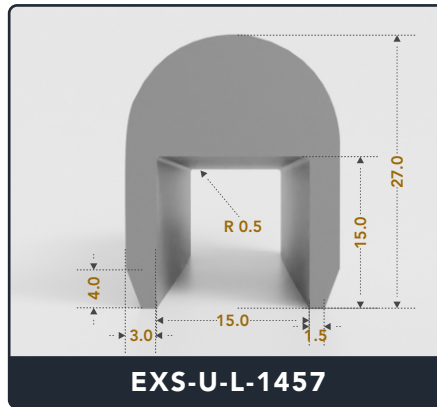

U-Channel (Large)

Contact Us :

☎ 317-559-2220 📠 317-350-1322
✉ info@exactseal.com 🌐 www.exactseal.com

Address :

Exactseal Inc 7601 E 88th Pl. Building 3B
Indianapolis, IN 46256