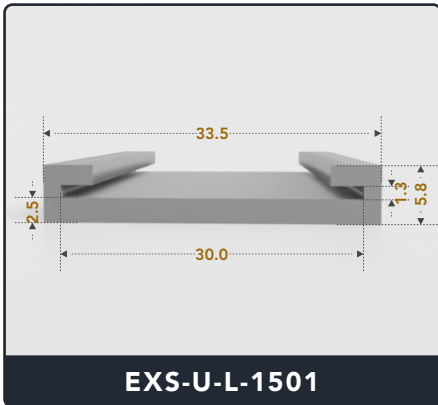

U-Channel (Large)

Contact Us :

☎ 317-559-2220 📠 317-350-1322
✉ info@exactseal.com 🌐 www.exactseal.com

Address :

Exactseal Inc 7601 E 88th Pl. Building 3B
Indianapolis, IN 46256