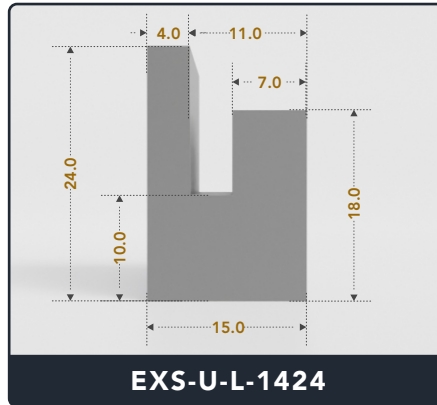

U-Channel (Large)

Contact Us :

☎ 317-559-2220 📠 317-350-1322
✉ info@exactseal.com 🌐 www.exactseal.com

Address :

Exactseal Inc 7601 E 88th Pl. Building 3B
Indianapolis, IN 46256