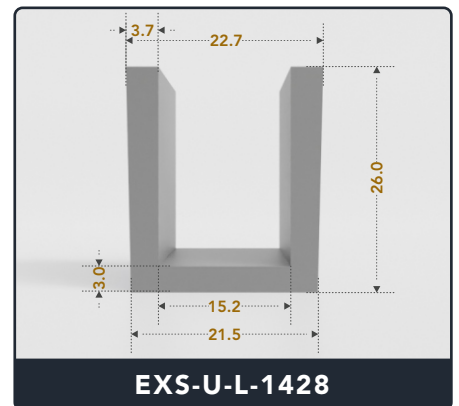

U-Channel (Large)

Contact Us :

☎ 317-559-2220 📠 317-350-1322
✉ info@exactseal.com 🌐 www.exactseal.com

Address :

Exactseal Inc 7601 E 88th Pl. Building 3B
Indianapolis, IN 46256