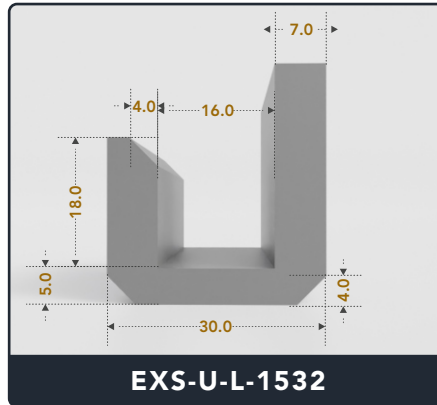

U-Channel (Large)

Contact Us :

☎ 317-559-2220 📠 317-350-1322
✉ info@exactseal.com 🌐 www.exactseal.com

Address :

Exactseal Inc 7601 E 88th Pl. Building 3B
Indianapolis, IN 46256