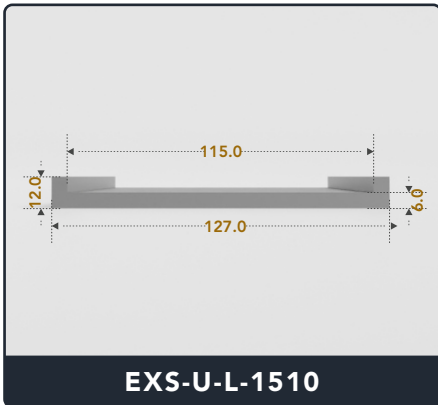

U-Channel (Large)

Contact Us :

☎ 317-559-2220 📠 317-350-1322
✉ info@exactseal.com 🌐 www.exactseal.com

Address :

Exactseal Inc 7601 E 88th Pl. Building 3B
Indianapolis, IN 46256

U-Channel (Large)

Contact Us :