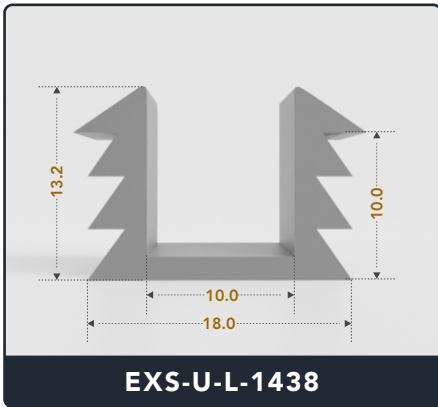

U-Channel (Large)

Contact Us :

☎ 317-559-2220 📠 317-350-1322
✉ info@exactseal.com 🌐 www.exactseal.com

Address :

Exactseal Inc 7601 E 88th Pl. Building 3B
Indianapolis, IN 46256