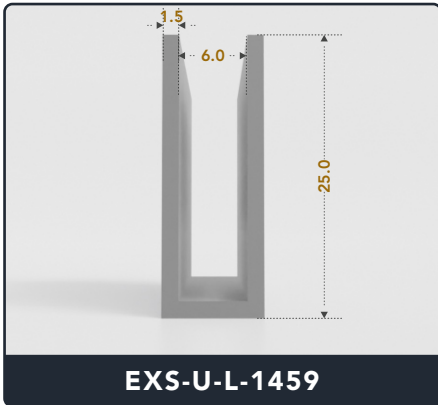

U-Channel (Large)

Contact Us :

☎ 317-559-2220 📠 317-350-1322
 ✉ info@exactseal.com 🌐 www.exactseal.com

Address :

Exactseal Inc 7601 E 88th Pl. Building 3B
 Indianapolis, IN 46256

U-Channel (Large)

Contact Us :