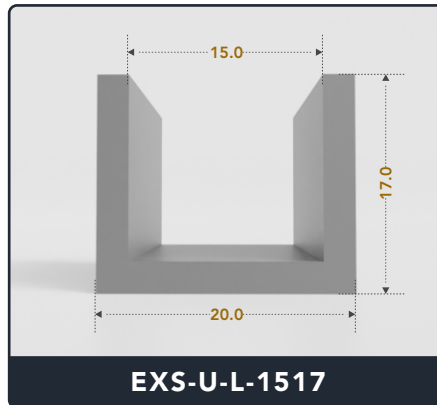

U-Channel (Large)

Contact Us :

☎ 317-559-2220 📠 317-350-1322
✉ info@exactseal.com 🌐 www.exactseal.com

Address :

Exactseal Inc 7601 E 88th Pl. Building 3B
Indianapolis, IN 46256

U-Channel (Large)

Contact Us :