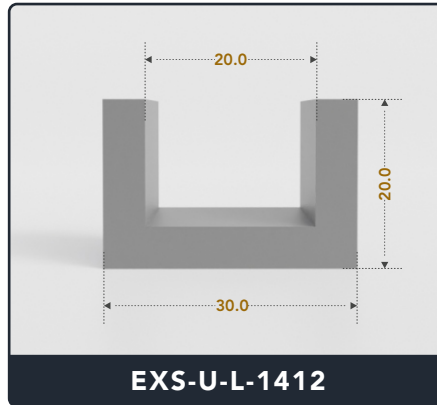

U-Channel (Large)

Contact Us :

☎ 317-559-2220 📠 317-350-1322
 ✉ info@exactseal.com 🌐 www.exactseal.com

Address :

Exactseal Inc 7601 E 88th Pl. Building 3B
 Indianapolis, IN 46256

U-Channel (Large)

Contact Us :