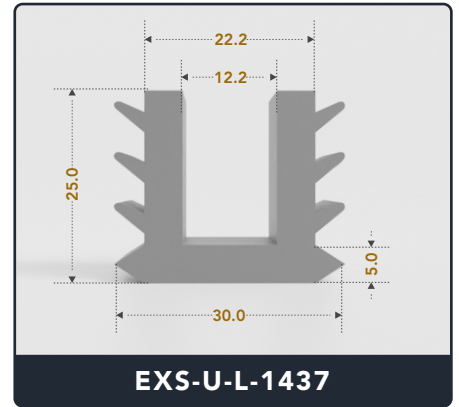

U-Channel (Large)

Contact Us :

☎ 317-559-2220 📠 317-350-1322
✉ info@exactseal.com 🌐 www.exactseal.com

Address :

Exactseal Inc 7601 E 88th Pl. Building 3B
Indianapolis, IN 46256