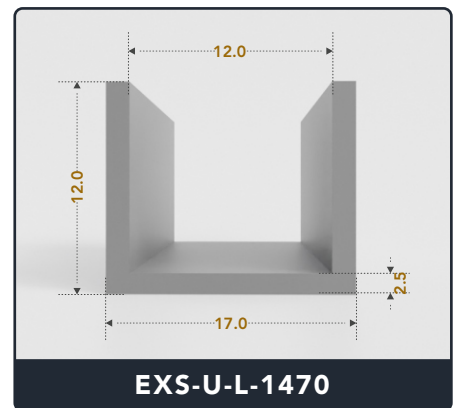

U-Channel (Large)

Contact Us :

☎ 317-559-2220 📠 317-350-1322
 ✉ info@exactseal.com 🌐 www.exactseal.com

Address :

Exactseal Inc 7601 E 88th Pl. Building 3B
 Indianapolis, IN 46256

U-Channel (Large)

Contact Us :