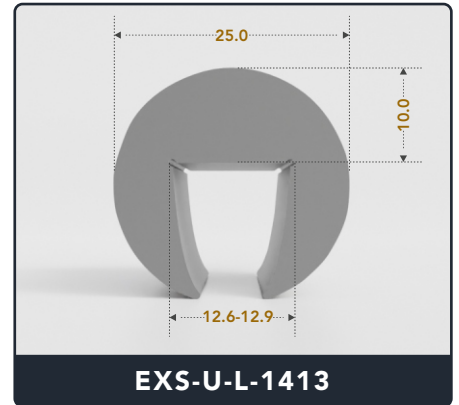

U-Channel (Large)

Contact Us :

☎ 317-559-2220 📠 317-350-1322
 ✉ info@exactseal.com 🌐 www.exactseal.com

Address :

Exactseal Inc 7601 E 88th Pl. Building 3B
 Indianapolis, IN 46256

U-Channel (Large)

Contact Us :