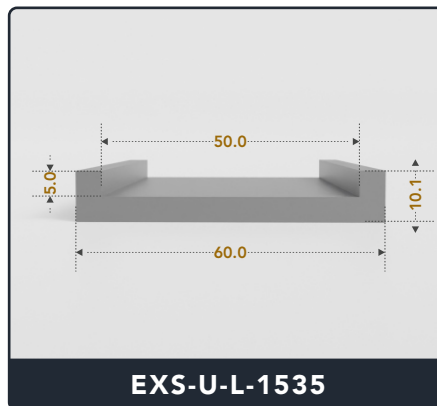

U-Channel (Large)

Contact Us :

☎ 317-559-2220 📠 317-350-1322
✉ info@exactseal.com 🌐 www.exactseal.com

Address :

Exactseal Inc 7601 E 88th Pl. Building 3B
Indianapolis, IN 46256