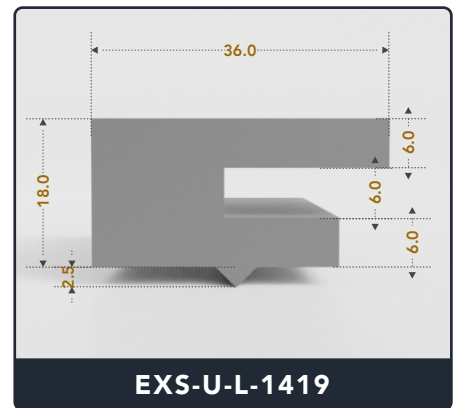

U-Channel (Large)

Contact Us :

☎ 317-559-2220 📠 317-350-1322
 ✉ info@exactseal.com 🌐 www.exactseal.com

Address :

Exactseal Inc 7601 E 88th Pl. Building 3B
 Indianapolis, IN 46256

U-Channel (Large)

Contact Us :