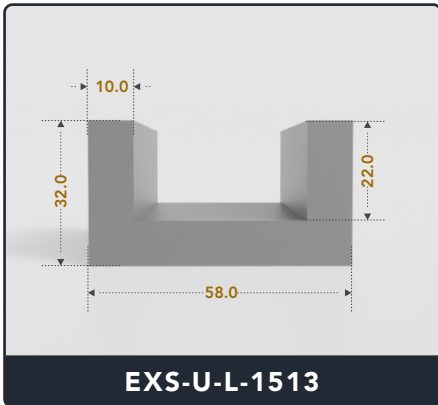

U-Channel (Large)

Contact Us :

☎ 317-559-2220 📠 317-350-1322
✉ info@exactseal.com 🌐 www.exactseal.com

Address :

Exactseal Inc 7601 E 88th Pl. Building 3B
Indianapolis, IN 46256

U-Channel (Large)

Contact Us :