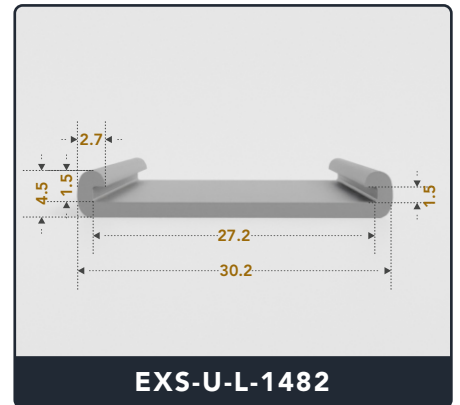

U-Channel (Large)

Contact Us :

☎ 317-559-2220 📠 317-350-1322
✉ info@exactseal.com 🌐 www.exactseal.com

Address :

Exactseal Inc 7601 E 88th Pl. Building 3B
Indianapolis, IN 46256