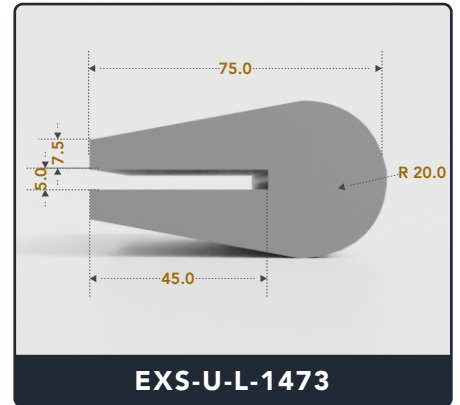

U-Channel (Large)

Contact Us :

☎ 317-559-2220 📠 317-350-1322
✉ info@exactseal.com 🌐 www.exactseal.com

Address :

Exactseal Inc 7601 E 88th Pl. Building 3B
Indianapolis, IN 46256