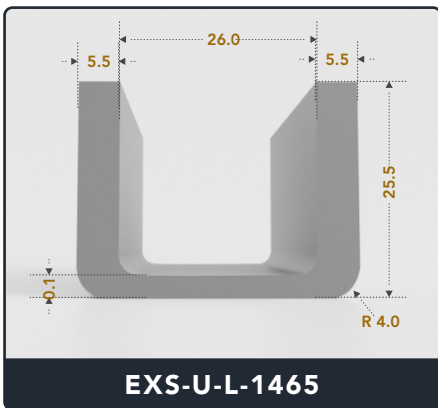

U-Channel (Large)

Contact Us :

☎ 317-559-2220 📠 317-350-1322
 ✉ info@exactseal.com 🌐 www.exactseal.com

Address :

Exactseal Inc 7601 E 88th Pl. Building 3B
 Indianapolis, IN 46256

U-Channel (Large)

Contact Us :