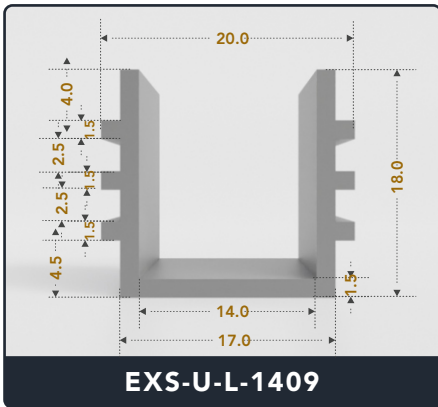

U-Channel (Large)

Contact Us :

☎ 317-559-2220 📠 317-350-1322
✉ info@exactseal.com 🌐 www.exactseal.com

Address :

Exactseal Inc 7601 E 88th Pl. Building 3B
Indianapolis, IN 46256