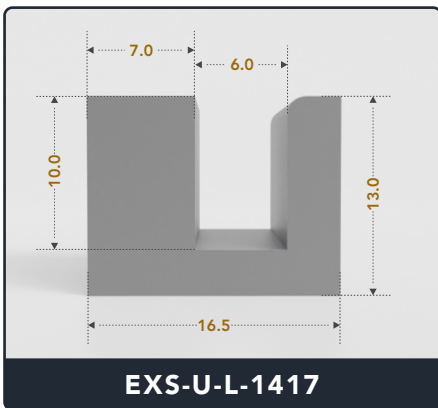

U-Channel (Large)

Contact Us :

☎ 317-559-2220 📠 317-350-1322
 ✉ info@exactseal.com 🌐 www.exactseal.com

Address :

Exactseal Inc 7601 E 88th Pl. Building 3B
 Indianapolis, IN 46256

U-Channel (Large)

Contact Us :