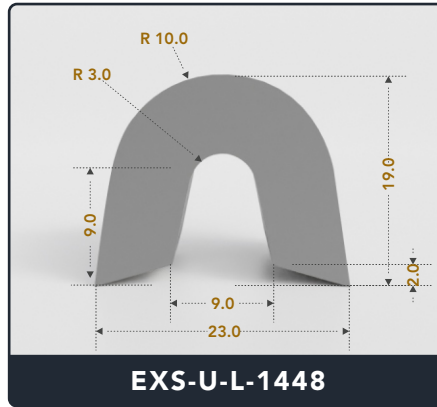

U-Channel (Large)

Contact Us :

☎ 317-559-2220 📠 317-350-1322
✉ info@exactseal.com 🌐 www.exactseal.com

Address :

Exactseal Inc 7601 E 88th Pl. Building 3B
Indianapolis, IN 46256