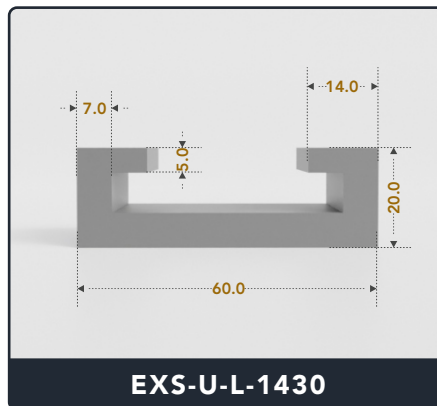

U-Channel (Large)

Contact Us :

☎ 317-559-2220 📠 317-350-1322
✉ info@exactseal.com 🌐 www.exactseal.com

Address :

Exactseal Inc 7601 E 88th Pl. Building 3B
Indianapolis, IN 46256