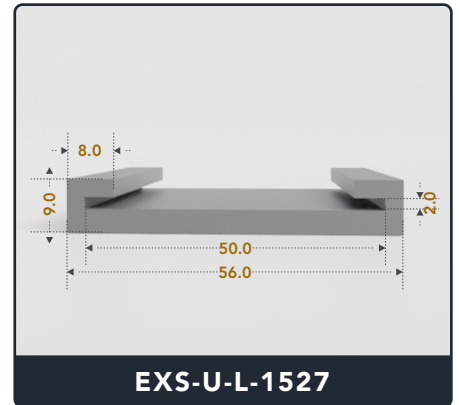

U-Channel (Large)

Contact Us :

☎ 317-559-2220 📠 317-350-1322
✉ info@exactseal.com 🌐 www.exactseal.com

Address :

Exactseal Inc 7601 E 88th Pl. Building 3B
Indianapolis, IN 46256