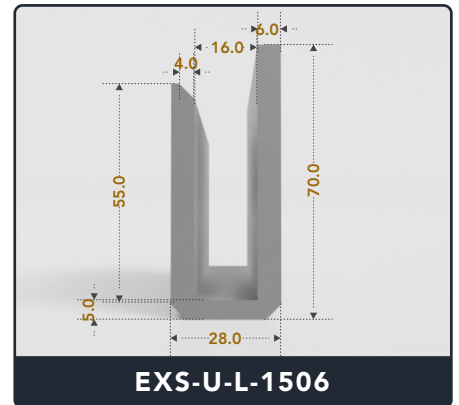

U-Channel (Large)

Contact Us :

☎ 317-559-2220 📠 317-350-1322
✉ info@exactseal.com 🌐 www.exactseal.com

Address :

Exactseal Inc 7601 E 88th Pl. Building 3B
Indianapolis, IN 46256