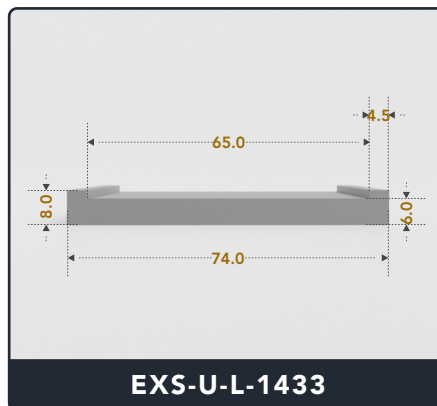

U-Channel (Large)

Contact Us :

☎ 317-559-2220 📠 317-350-1322
✉ info@exactseal.com 🌐 www.exactseal.com

Address :

Exactseal Inc 7601 E 88th Pl. Building 3B
Indianapolis, IN 46256