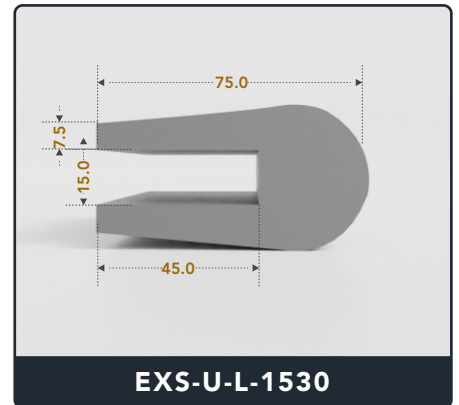

U-Channel (Large)

Contact Us :

☎ 317-559-2220 📠 317-350-1322
✉ info@exactseal.com 🌐 www.exactseal.com

Address :

Exactseal Inc 7601 E 88th Pl. Building 3B
Indianapolis, IN 46256