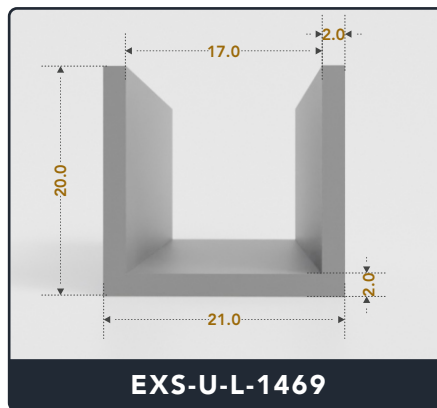

U-Channel (Large)

Contact Us :

☎ 317-559-2220 📠 317-350-1322
 ✉ info@exactseal.com 🌐 www.exactseal.com

Address :

Exactseal Inc 7601 E 88th Pl. Building 3B
 Indianapolis, IN 46256

U-Channel (Large)

Contact Us :