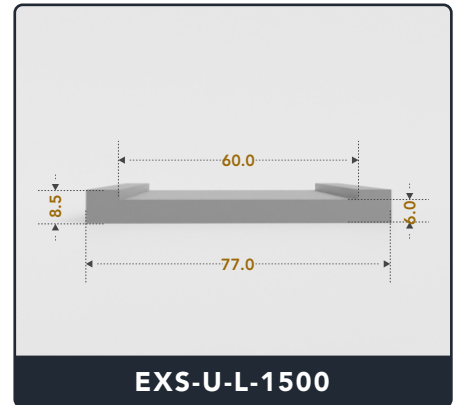

U-Channel (Large)

Contact Us :

☎ 317-559-2220 📠 317-350-1322
✉ info@exactseal.com 🌐 www.exactseal.com

Address :

Exactseal Inc 7601 E 88th Pl. Building 3B
Indianapolis, IN 46256