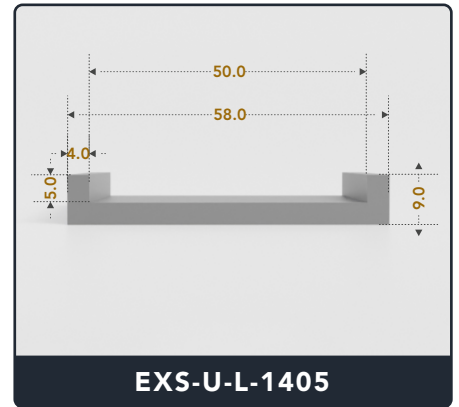

U-Channel (Large)

Contact Us :

☎ 317-559-2220 📠 317-350-1322
✉ info@exactseal.com 🌐 www.exactseal.com

Address :

Exactseal Inc 7601 E 88th Pl. Building 3B
Indianapolis, IN 46256