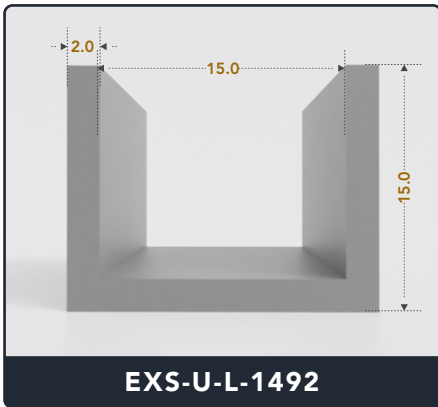

U-Channel (Large)

Contact Us :

☎ 317-559-2220 📠 317-350-1322
✉ info@exactseal.com 🌐 www.exactseal.com

Address :

Exactseal Inc 7601 E 88th Pl. Building 3B
Indianapolis, IN 46256