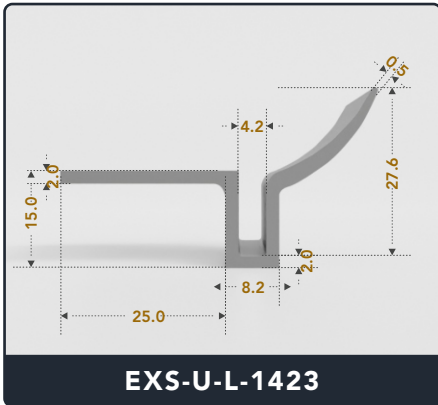

U-Channel (Large)

Contact Us :

☎ 317-559-2220 📠 317-350-1322
✉ info@exactseal.com 🌐 www.exactseal.com

Address :

Exactseal Inc 7601 E 88th Pl. Building 3B
Indianapolis, IN 46256