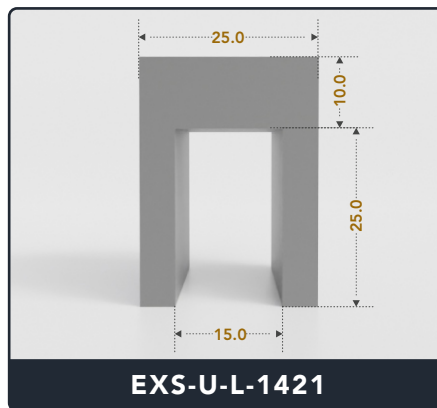

U-Channel (Large)

Contact Us :

☎ 317-559-2220 📠 317-350-1322
 ✉ info@exactseal.com 🌐 www.exactseal.com

Address :

Exactseal Inc 7601 E 88th Pl. Building 3B
 Indianapolis, IN 46256

U-Channel (Large)

Contact Us :