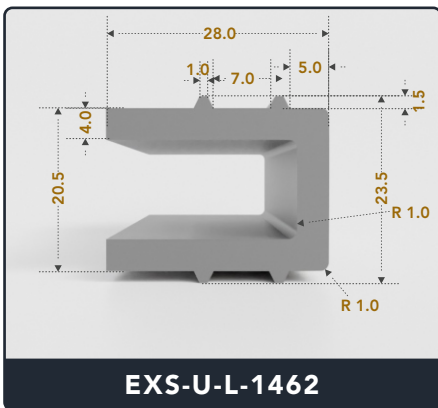

U-Channel (Large)

Contact Us :

☎ 317-559-2220 📠 317-350-1322
 ✉ info@exactseal.com 🌐 www.exactseal.com

Address :

Exactseal Inc 7601 E 88th Pl. Building 3B
 Indianapolis, IN 46256

U-Channel (Large)

Contact Us :