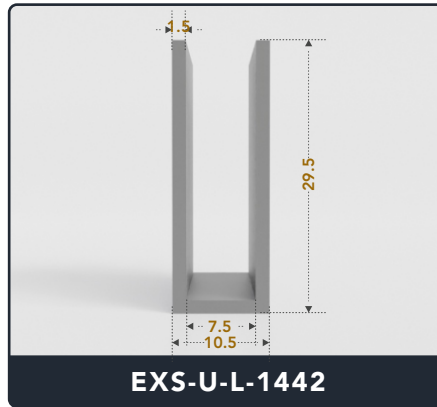

U-Channel (Large)

Contact Us :

☎ 317-559-2220 📠 317-350-1322
✉ info@exactseal.com 🌐 www.exactseal.com

Address :

Exactseal Inc 7601 E 88th Pl. Building 3B
Indianapolis, IN 46256