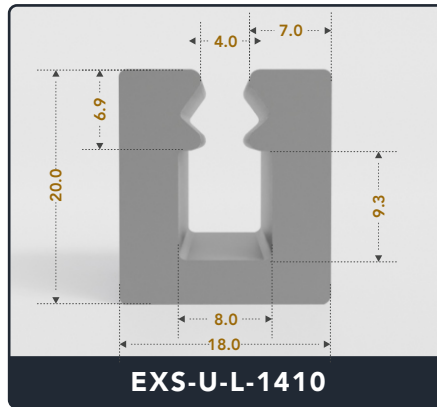

U-Channel (Large)

Contact Us :

☎ 317-559-2220 📠 317-350-1322
✉ info@exactseal.com 🌐 www.exactseal.com

Address :

Exactseal Inc 7601 E 88th Pl. Building 3B
Indianapolis, IN 46256