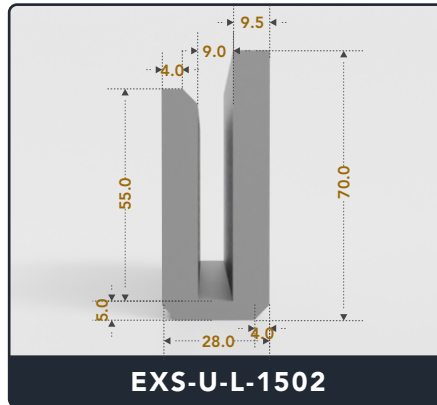

U-Channel (Large)

Contact Us :

☎ 317-559-2220 📠 317-350-1322
✉ info@exactseal.com 🌐 www.exactseal.com

Address :

Exactseal Inc 7601 E 88th Pl. Building 3B
Indianapolis, IN 46256