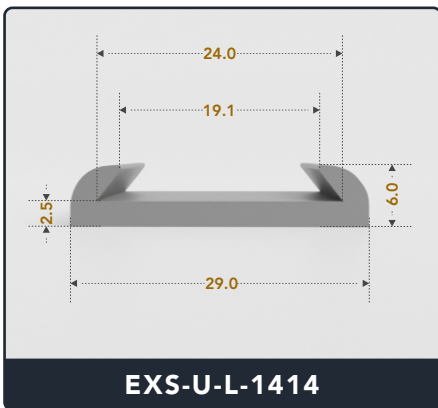

U-Channel (Large)

Contact Us :

☎ 317-559-2220 📠 317-350-1322
 ✉ info@exactseal.com 🌐 www.exactseal.com

Address :

Exactseal Inc 7601 E 88th Pl. Building 3B
 Indianapolis, IN 46256

U-Channel (Large)

Contact Us :