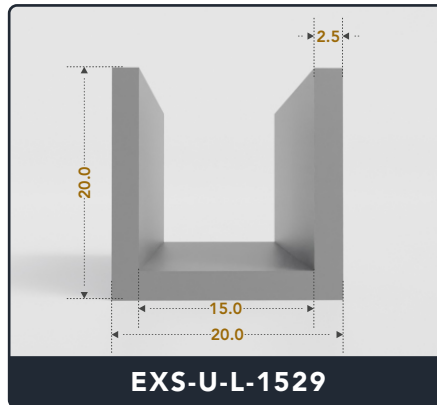

U-Channel (Large)

Contact Us :

☎ 317-559-2220 📠 317-350-1322
✉ info@exactseal.com 🌐 www.exactseal.com

Address :

Exactseal Inc 7601 E 88th Pl. Building 3B
Indianapolis, IN 46256