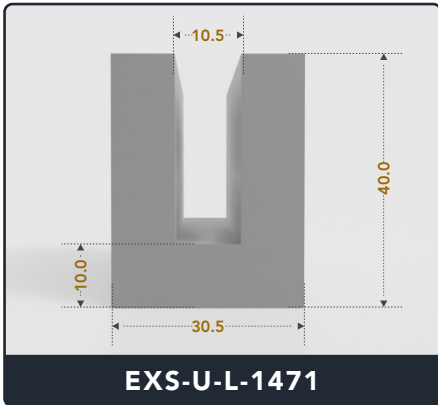

U-Channel (Large)

Contact Us :

☎ 317-559-2220 📠 317-350-1322
✉ info@exactseal.com 🌐 www.exactseal.com

Address :

Exactseal Inc 7601 E 88th Pl. Building 3B
Indianapolis, IN 46256