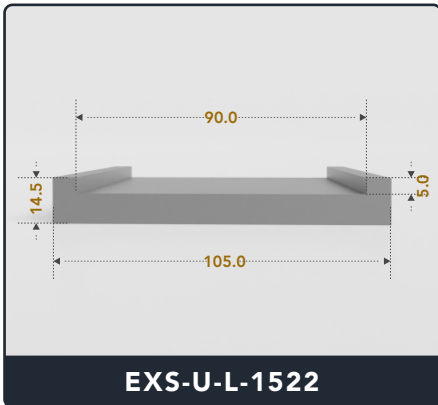

U-Channel (Large)

Contact Us :

☎ 317-559-2220 📠 317-350-1322
✉ info@exactseal.com 🌐 www.exactseal.com

Address :

Exactseal Inc 7601 E 88th Pl. Building 3B
Indianapolis, IN 46256