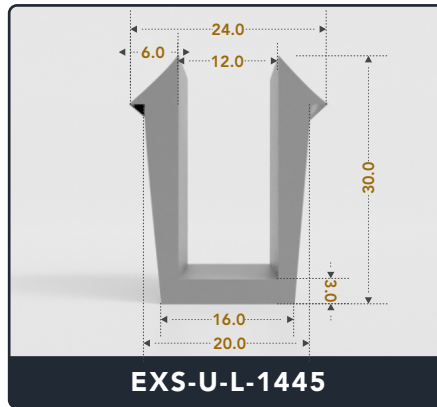

U-Channel (Large)

Contact Us :

☎ 317-559-2220 📠 317-350-1322
✉ info@exactseal.com 🌐 www.exactseal.com

Address :

Exactseal Inc 7601 E 88th Pl. Building 3B
Indianapolis, IN 46256