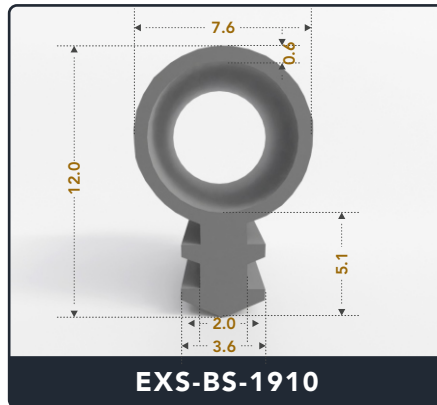

EXACT SEAL

BULB SEAL

Contact Us :

☎ 317-559-2220 🖨 317-350-1322

✉ info@exactseal.com 🌐 www.exactseal.com

Address :

Exactseal Inc 7601 E 88th Pl. Building 3B
Indianapolis, IN 46256

Bulb Seal