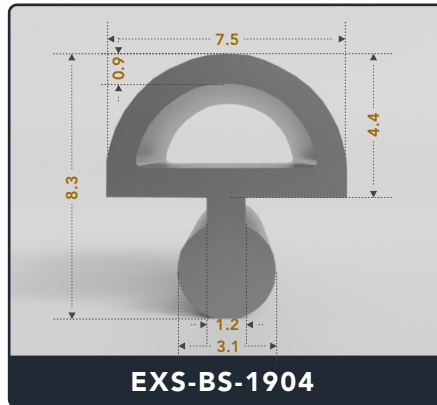

EXACT SEAL

BULB SEAL

Contact Us :

☎ 317-559-2220 🖨 317-350-1322

✉ info@exactseal.com 🌐 www.exactseal.com

Address :

Exactseal Inc 7601 E 88th Pl. Building 3B
Indianapolis, IN 46256

Bulb Seal