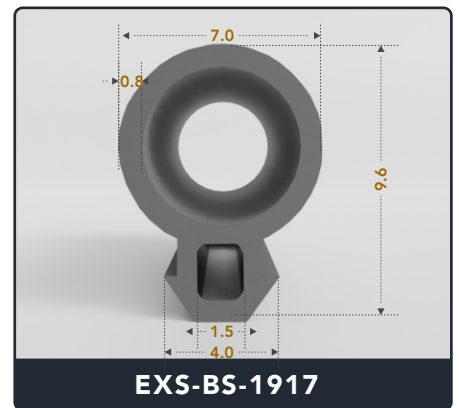

Bulb Seal

Contact Us :

☎ 317-559-2220 📠 317-350-1322
✉ info@exactseal.com 🌐 www.exactseal.com

Address :

Exactseal Inc 7601 E 88th Pl. Building 3B
Indianapolis, IN 46256