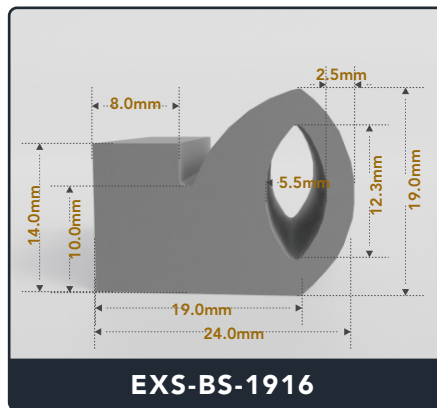

Bulb Seal

Contact Us :

☎ 317-559-2220 📠 317-350-1322
✉ info@exactseal.com 🌐 www.exactseal.com

Address :

Exactseal Inc 7601 E 88th Pl. Building 3B
Indianapolis, IN 46256