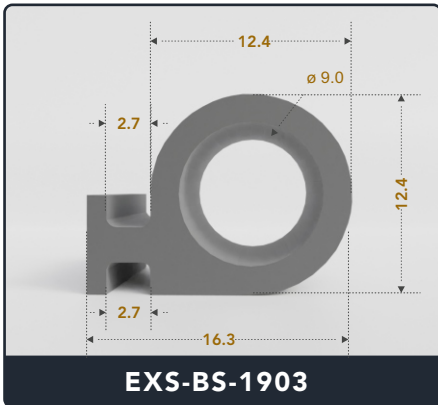

EXACT SEAL

BULB SEAL

Contact Us :

☎ 317-559-2220 🖨 317-350-1322

✉ info@exactseal.com 🌐 www.exactseal.com

Address :

Exactseal Inc 7601 E 88th Pl. Building 3B
Indianapolis, IN 46256

Bulb Seal