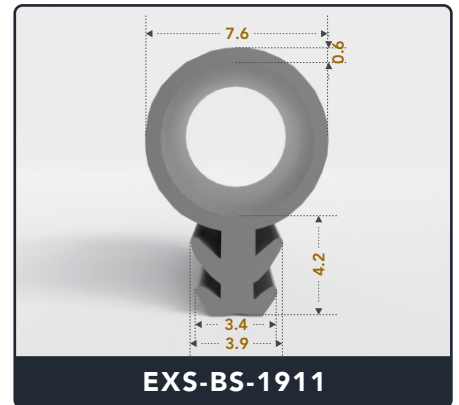

EXACT SEAL

BULB SEAL

Contact Us :

☎ 317-559-2220 🖨 317-350-1322

✉ info@exactseal.com 🌐 www.exactseal.com

Address :

Exactseal Inc 7601 E 88th Pl. Building 3B
Indianapolis, IN 46256

Bulb Seal