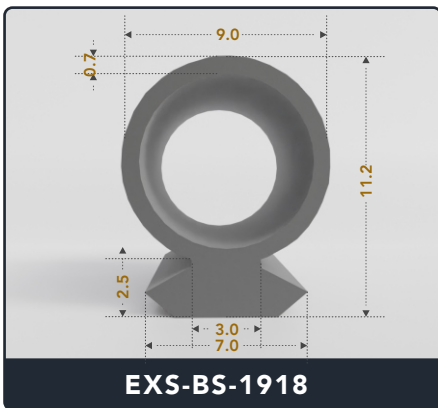

Bulb Seal

Contact Us :

☎ 317-559-2220 📠 317-350-1322
✉ info@exactseal.com 🌐 www.exactseal.com

Address :

Exactseal Inc 7601 E 88th Pl. Building 3B
Indianapolis, IN 46256