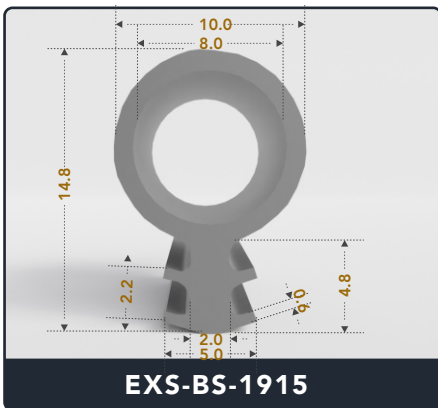

Bulb Seal

Contact Us :

☎ 317-559-2220 📠 317-350-1322
✉ info@exactseal.com 🌐 www.exactseal.com

Address :

Exactseal Inc 7601 E 88th Pl. Building 3B
Indianapolis, IN 46256