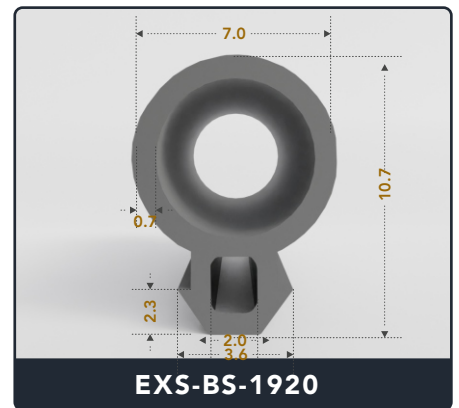

Bulb Seal

Contact Us :

☎ 317-559-2220 📠 317-350-1322
✉ info@exactseal.com 🌐 www.exactseal.com

Address :

Exactseal Inc 7601 E 88th Pl. Building 3B
Indianapolis, IN 46256