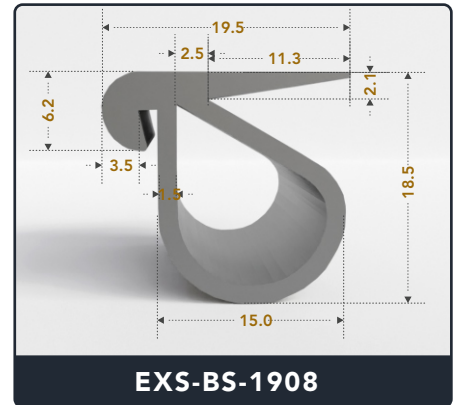

EXACT SEAL

BULB SEAL

Contact Us :

☎ 317-559-2220 🖨 317-350-1322

✉ info@exactseal.com 🌐 www.exactseal.com

Address :

Exactseal Inc 7601 E 88th Pl. Building 3B
Indianapolis, IN 46256

Bulb Seal