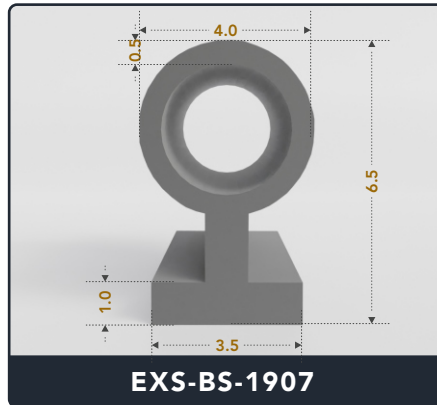

EXACT SEAL

BULB SEAL

Contact Us :

☎ 317-559-2220 🖨 317-350-1322

✉ info@exactseal.com 🌐 www.exactseal.com

Address :

Exactseal Inc 7601 E 88th Pl. Building 3B
Indianapolis, IN 46256

Bulb Seal