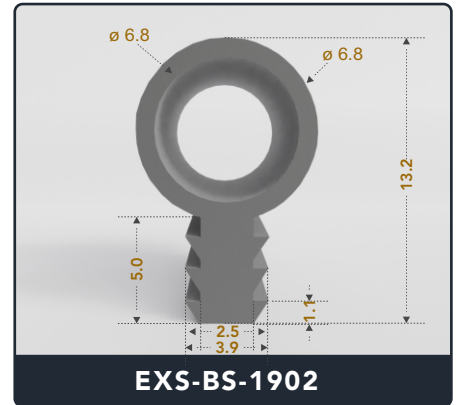

EXACT SEAL

BULB SEAL

Contact Us :

☎ 317-559-2220 🖨 317-350-1322

✉ info@exactseal.com 🌐 www.exactseal.com

Address :

Exactseal Inc 7601 E 88th Pl. Building 3B
Indianapolis, IN 46256

Bulb Seal