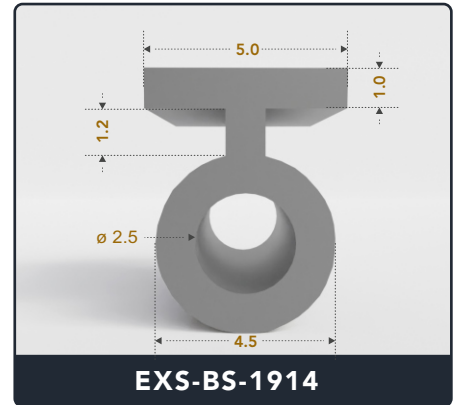

Bulb Seal

Contact Us :

☎ 317-559-2220 📠 317-350-1322
✉ info@exactseal.com 🌐 www.exactseal.com

Address :

Exactseal Inc 7601 E 88th Pl. Building 3B
Indianapolis, IN 46256