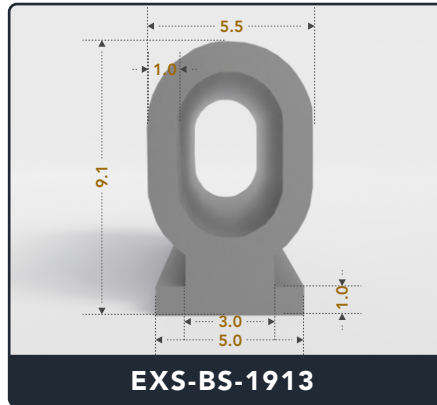

Bulb Seal

Contact Us :

☎ 317-559-2220 📠 317-350-1322
✉ info@exactseal.com 🌐 www.exactseal.com

Address :

Exactseal Inc 7601 E 88th Pl. Building 3B
Indianapolis, IN 46256