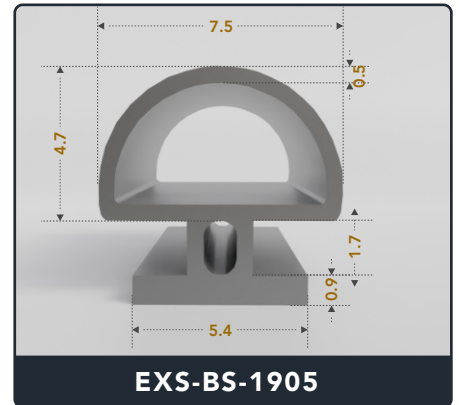

EXACT SEAL

BULB SEAL

Contact Us :

☎ 317-559-2220 🖨 317-350-1322

✉ info@exactseal.com 🌐 www.exactseal.com

Address :

Exactseal Inc 7601 E 88th Pl. Building 3B
Indianapolis, IN 46256

Bulb Seal