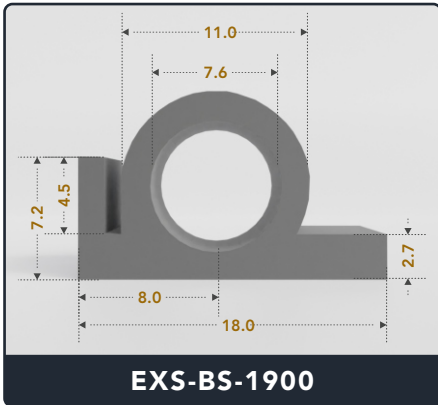

EXACT SEAL

BULB SEAL

Contact Us :

☎ 317-559-2220 🖨 317-350-1322

✉ info@exactseal.com 🌐 www.exactseal.com

Address :

Exactseal Inc 7601 E 88th Pl. Building 3B
Indianapolis, IN 46256

Bulb Seal