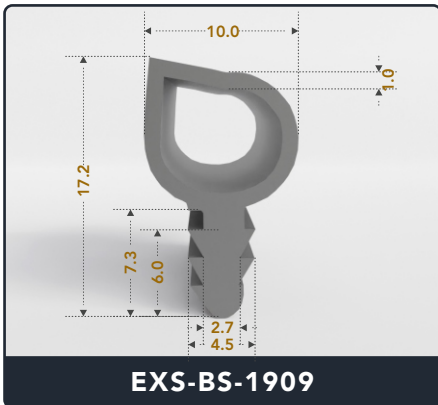

EXACT SEAL

BULB SEAL

Contact Us :

☎ 317-559-2220 🖨 317-350-1322

✉ info@exactseal.com 🌐 www.exactseal.com

Address :

Exactseal Inc 7601 E 88th Pl. Building 3B
Indianapolis, IN 46256

Bulb Seal