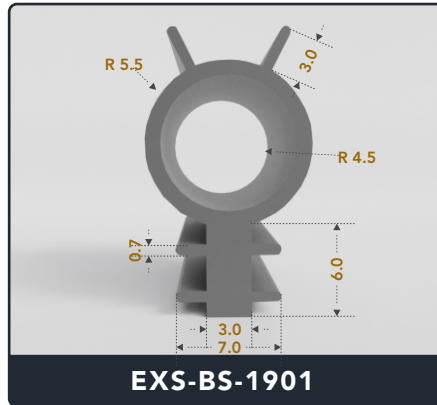

EXACT SEAL

BULB SEAL

Contact Us :

☎ 317-559-2220 🖨 317-350-1322

✉ info@exactseal.com 🌐 www.exactseal.com

Address :

Exactseal Inc 7601 E 88th Pl. Building 3B
Indianapolis, IN 46256

Bulb Seal