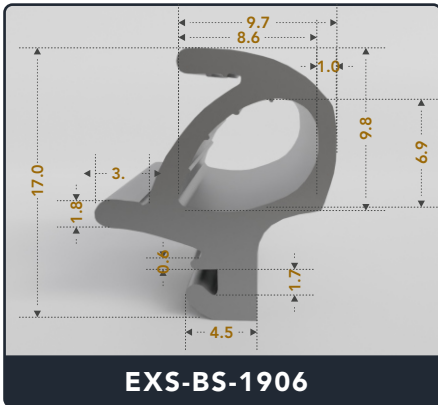

EXACT SEAL

BULB SEAL

Contact Us :

☎ 317-559-2220 🖨 317-350-1322

✉ info@exactseal.com 🌐 www.exactseal.com

Address :

Exactseal Inc 7601 E 88th Pl. Building 3B
Indianapolis, IN 46256

Bulb Seal