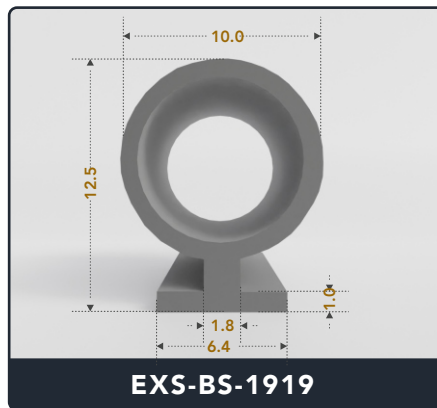

Bulb Seal

Contact Us :

☎ 317-559-2220 📠 317-350-1322
✉ info@exactseal.com 🌐 www.exactseal.com

Address :

Exactseal Inc 7601 E 88th Pl. Building 3B
Indianapolis, IN 46256