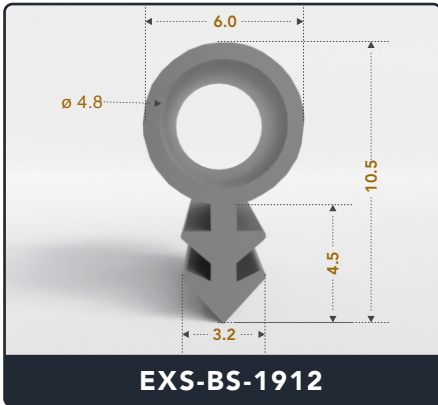

Bulb Seal

Contact Us :

☎ 317-559-2220 📠 317-350-1322
✉ info@exactseal.com 🌐 www.exactseal.com

Address :

Exactseal Inc 7601 E 88th Pl. Building 3B
Indianapolis, IN 46256